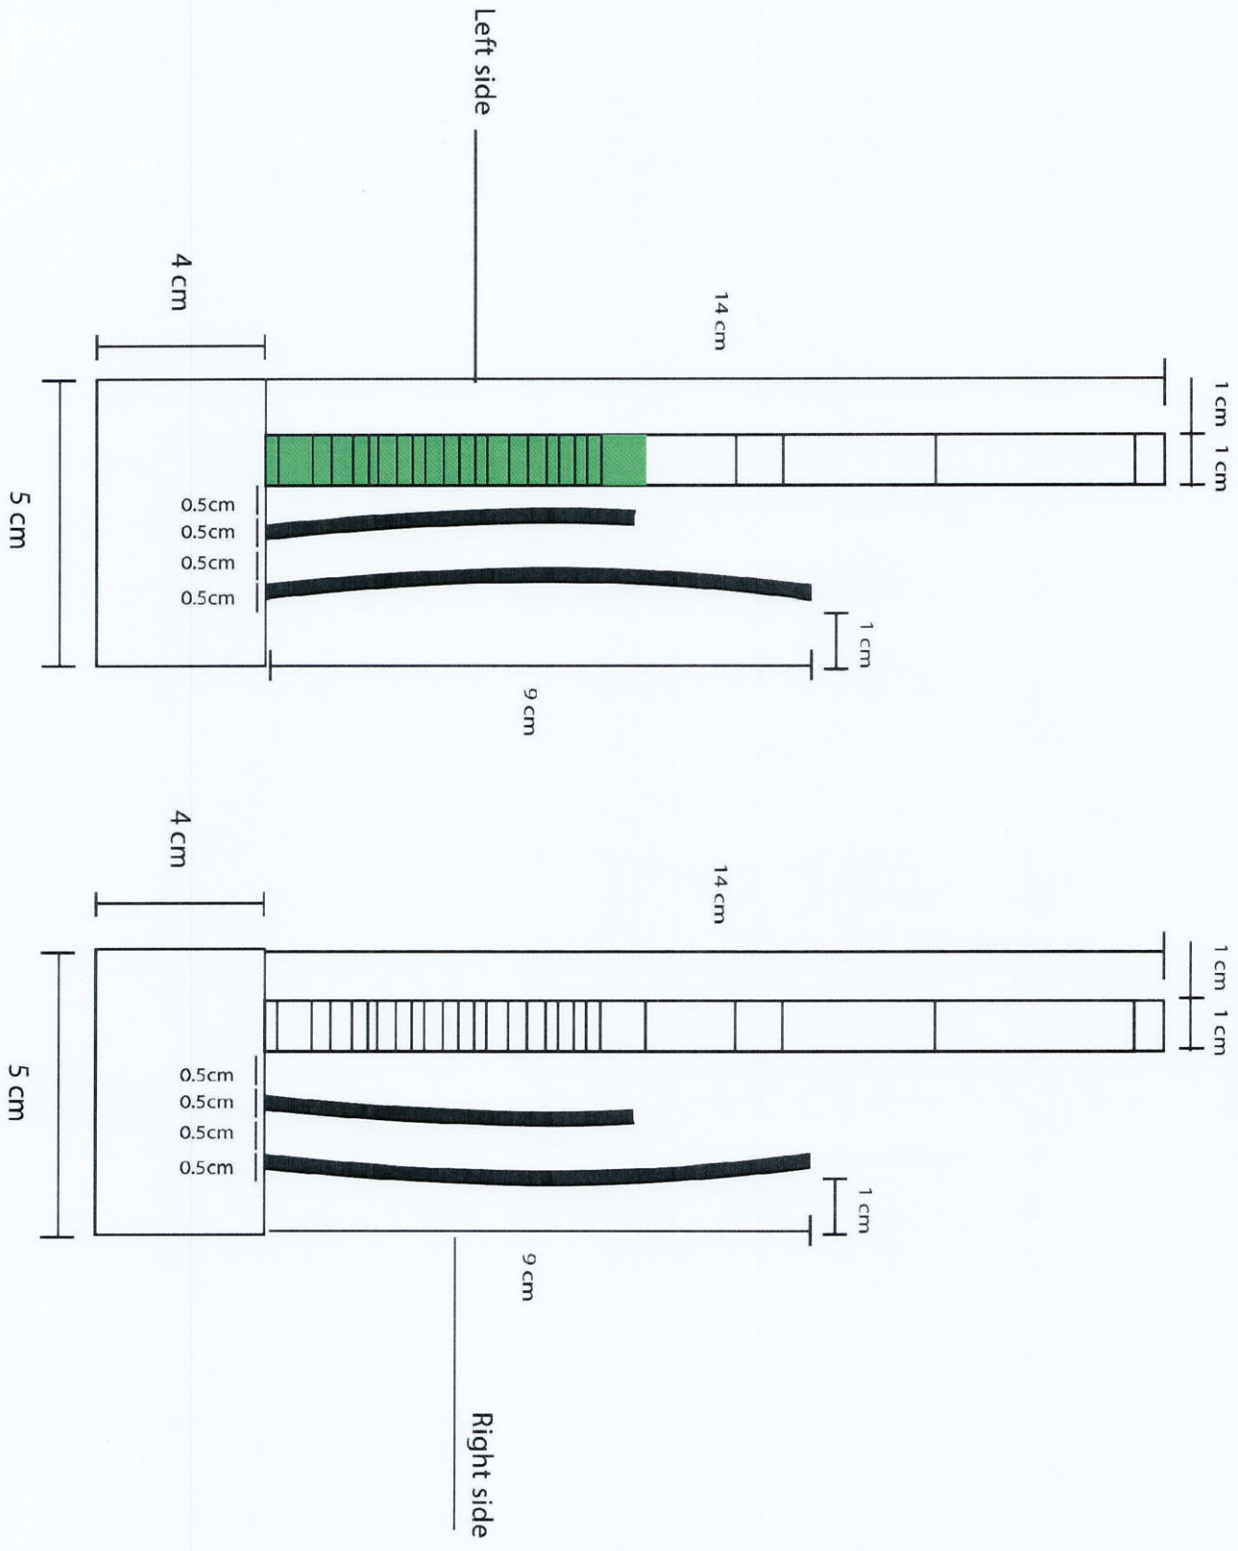

National 3R Award Dimensions

Front view

## Side view

National 3R Award Dimensions

Top view

### Materials

Base : Marble

Name plate: silver plated with black text

Saafu raaje logo: Plastic

Wave structure: Plastic

Palm tree: chrome plated stainless steel/ plastic