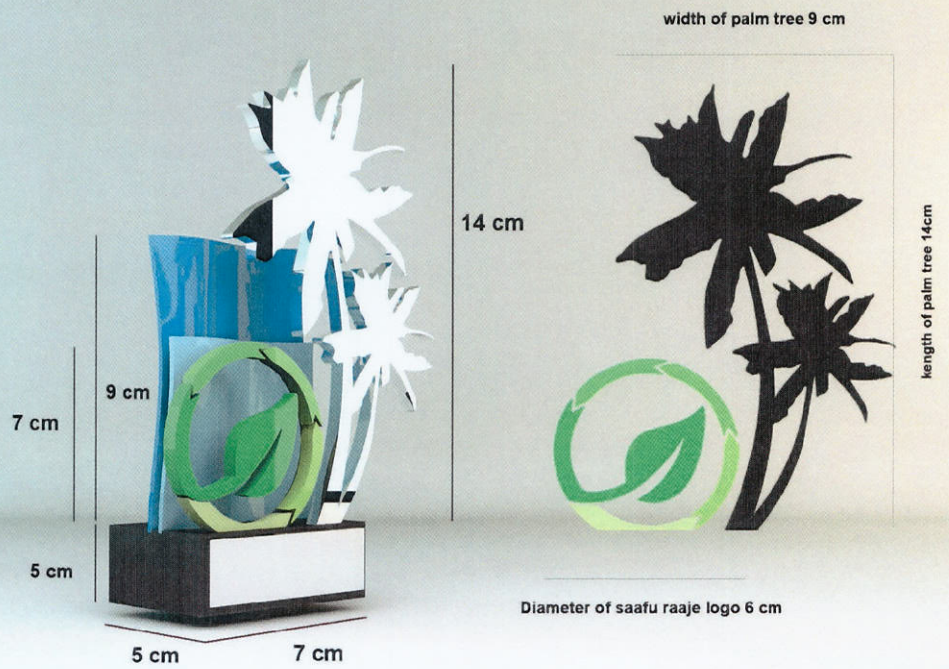

### Materials

Base : Marble

Name plate: silver plated with black text

Saafu raaje logo: Plastic

Wave structure: Plastic

Palm tree: chrome plated stainless steel/ plastic