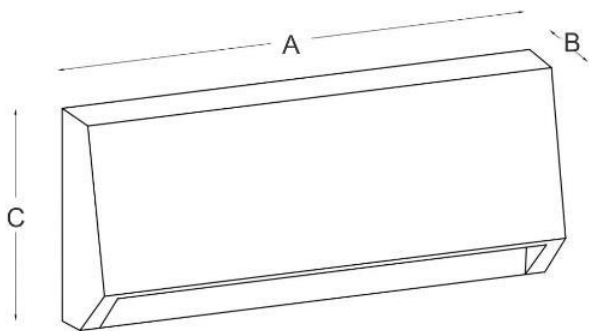

Chandelier 36"

Specification

Type or Model	As shown in the picture or similar one
Dimension Refer to the image	36" (Diameter 900mm to 930mm)
Lumens per watt	130lm/w or more
Color temperature	3000k
Watt	-
Voltage	AC200 to AC240V
Installation style	Surface mount
Base	Stainless steel

Pendant light

Specification

Type or Model	As shown in the picture or similar one
Dimension	Diameter 500mm to 600mm
Lumens per watt	130lm/w or more
Color temperature	3000k
Watt	32W
Voltage	AC200 to AC240V
Color	Dark Brown (matt finish)

WALL LIGHT (FOR BEAM)

SPECIFICATION

Type or Model	As shown in the picture or similar one
Dimension Refer to the image	A (between 220mm to 280mm) B (60mm or less) C (between 80mm to 110mm)
Lumens per watt	130lm/w or more
Color temperature	3000k
Watt	From 15watt to 20watt
Voltage	AC200 to AC240V
Installation style	Surface mounted
Protection rating	IP65 or above
Color	Dark Brown (matt finish)
Type of bulb	SMD LED

WALL LIGHT (COLUMN INSIDE)

Specification

Type or Model	As shown in the picture or similar one
Dimension Refer to the image	A (between 150mm to 200mm) B (between 170mm to 220mm) C (40mm or less)
Lumens per watt	130lm/w or more
Color temperature	3000k
Watt	between 15watt to 20watt
Voltage	AC200 to AC240V
Installation style	Surface mounted
Protection rating	IP65 or above
Color	Dark Brown (matt finish)
Type of bulb	SMD LED