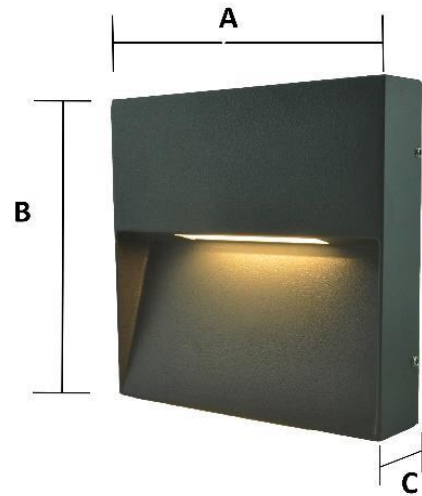

Decorative Ceiling Light 24"

Type or Model	As shown in the picture or similar one
Dimension Refer to the image	24" (Diameter 600mm to 620mm)
Lumens per watt	130lm/w or more
Color temperature	3000k
Watt	-
Voltage	AC200 to AC240V
Installation style	Surface mount
Base	Stainless steel

WALL LIGHT (FOR BEAM)

SPECIFICATION

Type or Model	As shown in the picture or similar one
Dimension Refer to the image	A (between 220mm to 280mm) B (60mm or less) C (between 80mm to 110mm)
Lumens per watt	130lm/w or more
Color temperature	3000k
Watt	From 15watt to 20watt
Voltage	AC200 to AC240V
Installation style	Surface mounted
Protection rating	IP65 or above
Color	Dark Brown (matt finish)
Type of bulb	SMD LED

WALL LIGHT (COLUMN INSIDE)

Specification

Type or Model	As shown in the picture or similar one
Dimension Refer to the image	A (between 150mm to 200mm) B (between 170mm to 220mm) C (40mm or less)
Lumens per watt	130lm/w or more
Color temperature	3000k
Watt	between 15watt to 20watt
Voltage	AC200 to AC240V
Installation style	Surface mounted
Protection rating	IP65 or above
Color	Dark Brown (matt finish)
Type of bulb	SMD LED

WALL LIGHT (COLUMN OUTSIDE)

Specification

Type or Model	As shown in the picture or similar one
Dimension Refer to the image	A (between 150mm to 200mm) B (between 170mm to 220mm) C (40mm or less)
Lumens per watt	130lm/w or more
Watt	between 15watt to 20watt
Color temperature	3000k
Voltage	AC200 to AC240V
Installation style	Surface mounted
Protection rating	IP65 or above
Color	Dark Brown (matt finish)
Type of bulb	SMD LED