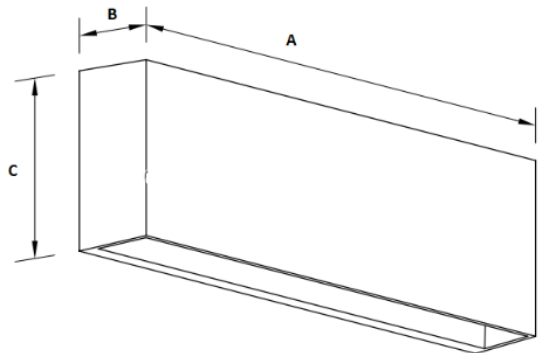

Decorative Ceiling Light 24"

Type or Model	As shown in the picture or similar one
Dimension Refer to the image	24" (Diameter 600mm to 620mm)
Lumens per watt	130lm/w or more
Color temperature	3000k
Watt	-
Voltage	AC200 to AC240V
Installation style	Surface mount
Base	Stainless steel

Chandelier 36"

Specification

Type or Model	As shown in the picture or similar one
Dimension Refer to the image	36" (Diameter 900mm to 930mm)
Lumens per watt	130lm/w or more
Color temperature	3000k
Watt	-
Voltage	AC200 to AC240V
Installation style	Surface mount
Base	Stainless steel

Pendant light

Specification

Type or Model	As shown in the picture or similar one
Dimension	Diameter 500mm to 600mm
Lumens per watt	130lm/w or more
Color temperature	3000k
Watt	32W
Voltage	AC200 to AC240V
Color	Dark Brown (matt finish)

WALL LIGHT (FOR BEAM)

SPECIFICATION

Type or Model	As shown in the picture or similar one
Dimension Refer to the image	A (between 220mm to 280mm) B (60mm or less) C (between 80mm to 110mm)
Lumens per watt	130lm/w or more
Color temperature	3000k
Watt	From 15watt to 20watt
Voltage	AC200 to AC240V
Installation style	Surface mounted
Protection rating	IP65 or above
Color	Dark Brown (matt finish)
Type of bulb	SMD LED