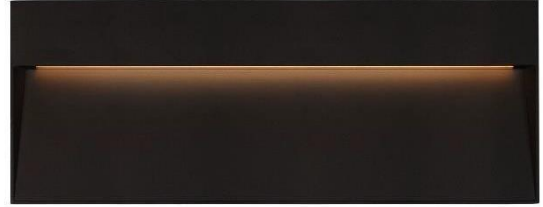

Specification and Sample Designs

Ceiling Recessed LED light 6" and 8"

Type or Model	As shown in the picture or similar one
Dimension	6" (Diameter 140mm to 155mm) 8" (Diameter 200mm to 215mm)
Lumens per watt	130lm/w or more
Color temperature	3000k
Watt	6" (15W) 8" (24W)
Voltage	AC200 to AC240V
Installation style	Ceiling recessed
Diver brand	Meanwell / Phillips / Osram
Color	Dark Brown (matt finish)
Type of bulb	SMD LED
Heat sink Type	Aluminum or Aluminum Diecast

WALL LIGHT (FOR BEAM)

SPECIFICATION

Type or Model	As shown in the picture or similar one
Dimension Refer to the image	A (between 220mm to 280mm) B (60mm or less) C (between 80mm to 110mm)
Lumens per watt	130lm/w or more
Color temperature	3000k
Watt	From 15watt to 20watt
Voltage	AC200 to AC240V
Installation style	Surface mounted
Protection rating	IP65 or above
Color	Dark Brown (matt finish)
Type of bulb	SMD LED