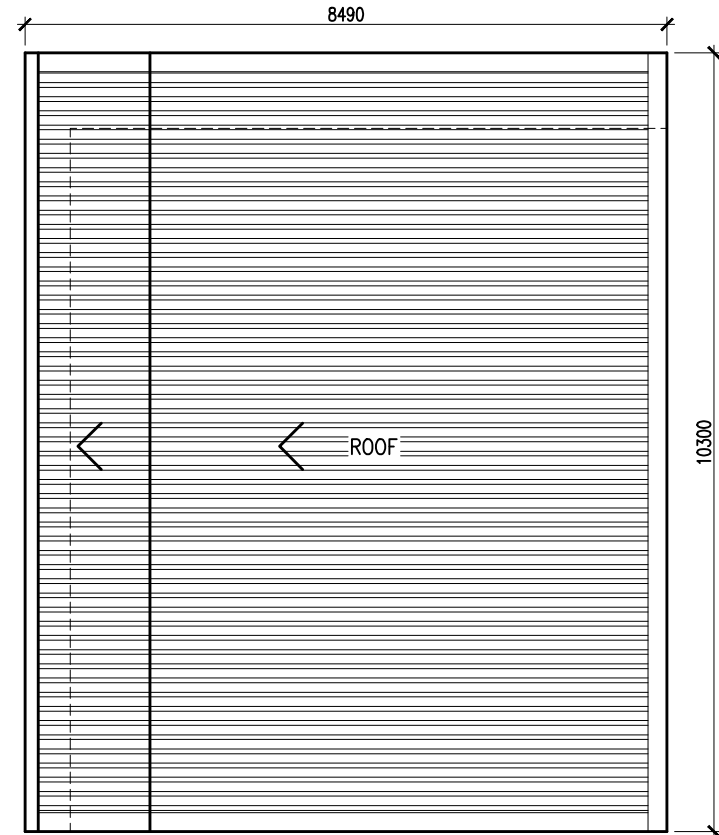

**FLOOR PLAN
MACHINE ROOM**

SCALE 1:100

**ROOF PLAN
MACHINE ROOM**

SCALE 1:100

NOONU ATOLL MAGOODHOO COUNCIL	
WASTE MANAGEMENT SITE RENOVATION AND UPGRADING	SEPTEMBER 2021 SCALE AS GIVEN