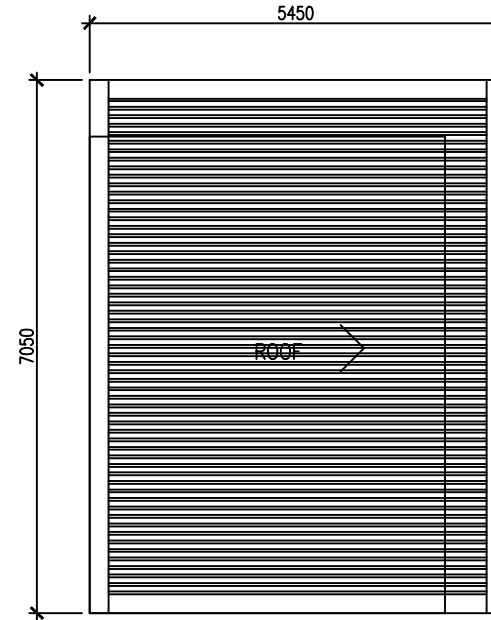

FLOOR PLAN OF OFFICE

SCALE 1:100

ROOF PLAN OF OFFICE

SCALE 1:100

NOONU ATOLL MAGOODHOO COUNCIL	
WASTE MANAGEMENT SITE RENOVATION AND UPGRADING	SEPTEMBER 2021 SCALE AS GIVEN