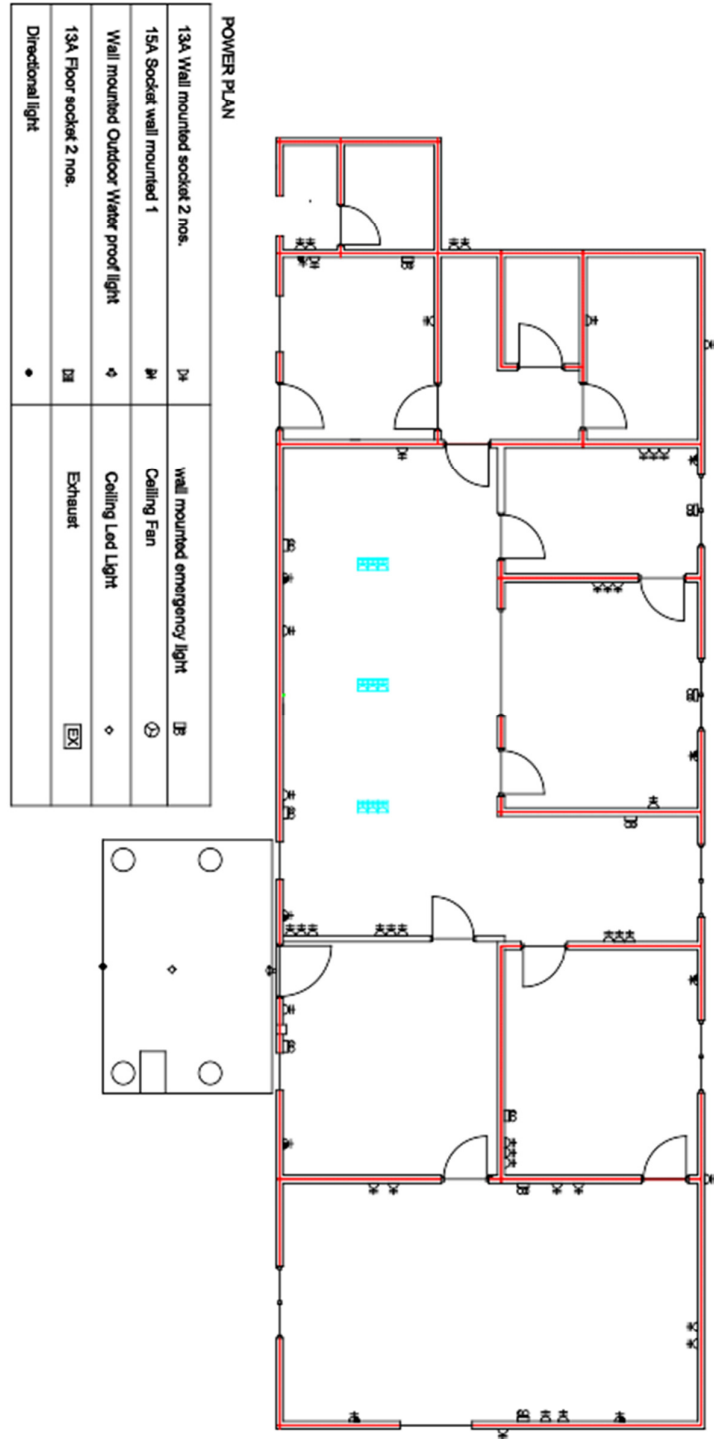

ފަންނަވަނަ 5 (ބަނޑު ބަނޑު)