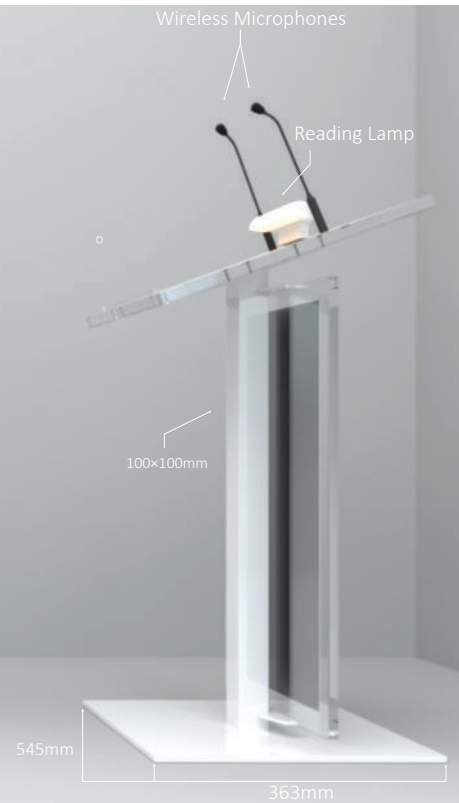

Mockup Design with Dimensions