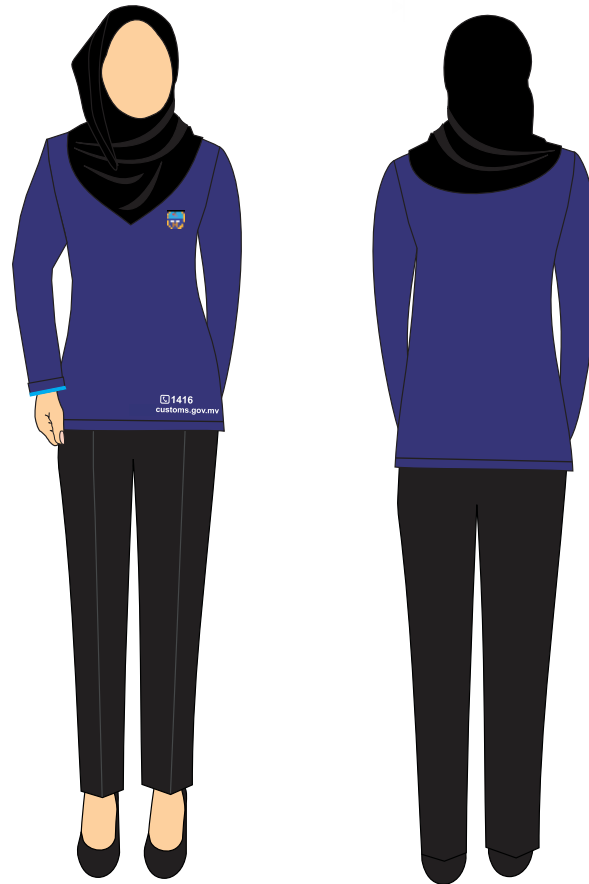

# ACTIVITY T-Shirt

Male / Female

## COLOUR CODE

Hex #000080 (also known as Navy blue)

Percentage:

RGB  
0% red,  
0% green  
50.2% blue

CMYK  
100% cyan  
100% magenta  
0% yellow  
49.8% black.

Hex #0f74eb

Percentage:

RGB  
5.9% red  
45.5% green  
92.2% blue