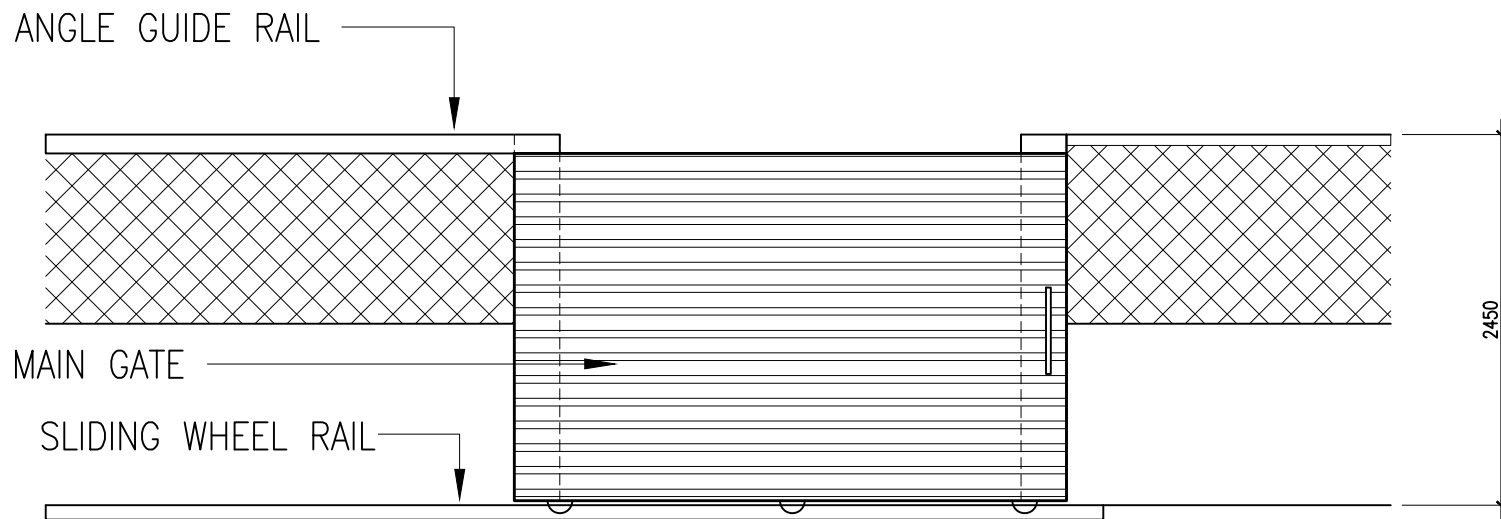

PLAN VIEW

FRONT VIEW

# MAIN GATE

SCALE 1:50

NOONU ATOLL MAGOODHOO COUNCIL	
WASTE MANAGEMENT SITE RENOVATION AND UPGRADING	SEPTEMBER 2021 SCALE AS GIVEN