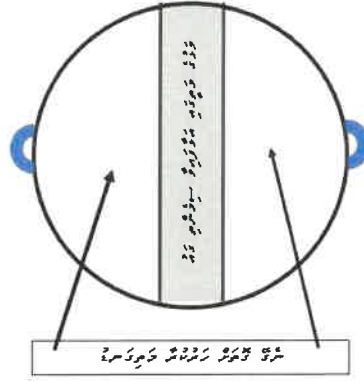

15 مرفوع رقم 2021

**7.7. OWLC**

**One-way Lock Cylinder**

OWLC - One-way Lock Cylinder - This is a type of lock cylinder that allows the lock to be opened from one side only. It is commonly used in residential and commercial applications where security is a priority.

**One-way Lock Cylinder**

OWLC - One-way Lock Cylinder - This is a type of lock cylinder that allows the lock to be opened from one side only. It is commonly used in residential and commercial applications where security is a priority.

**8. 02. 02. 02. 02. 02**

One-way Lock Cylinder (OWLC) - This is a type of lock cylinder that allows the lock to be opened from one side only. It is commonly used in residential and commercial applications where security is a priority.