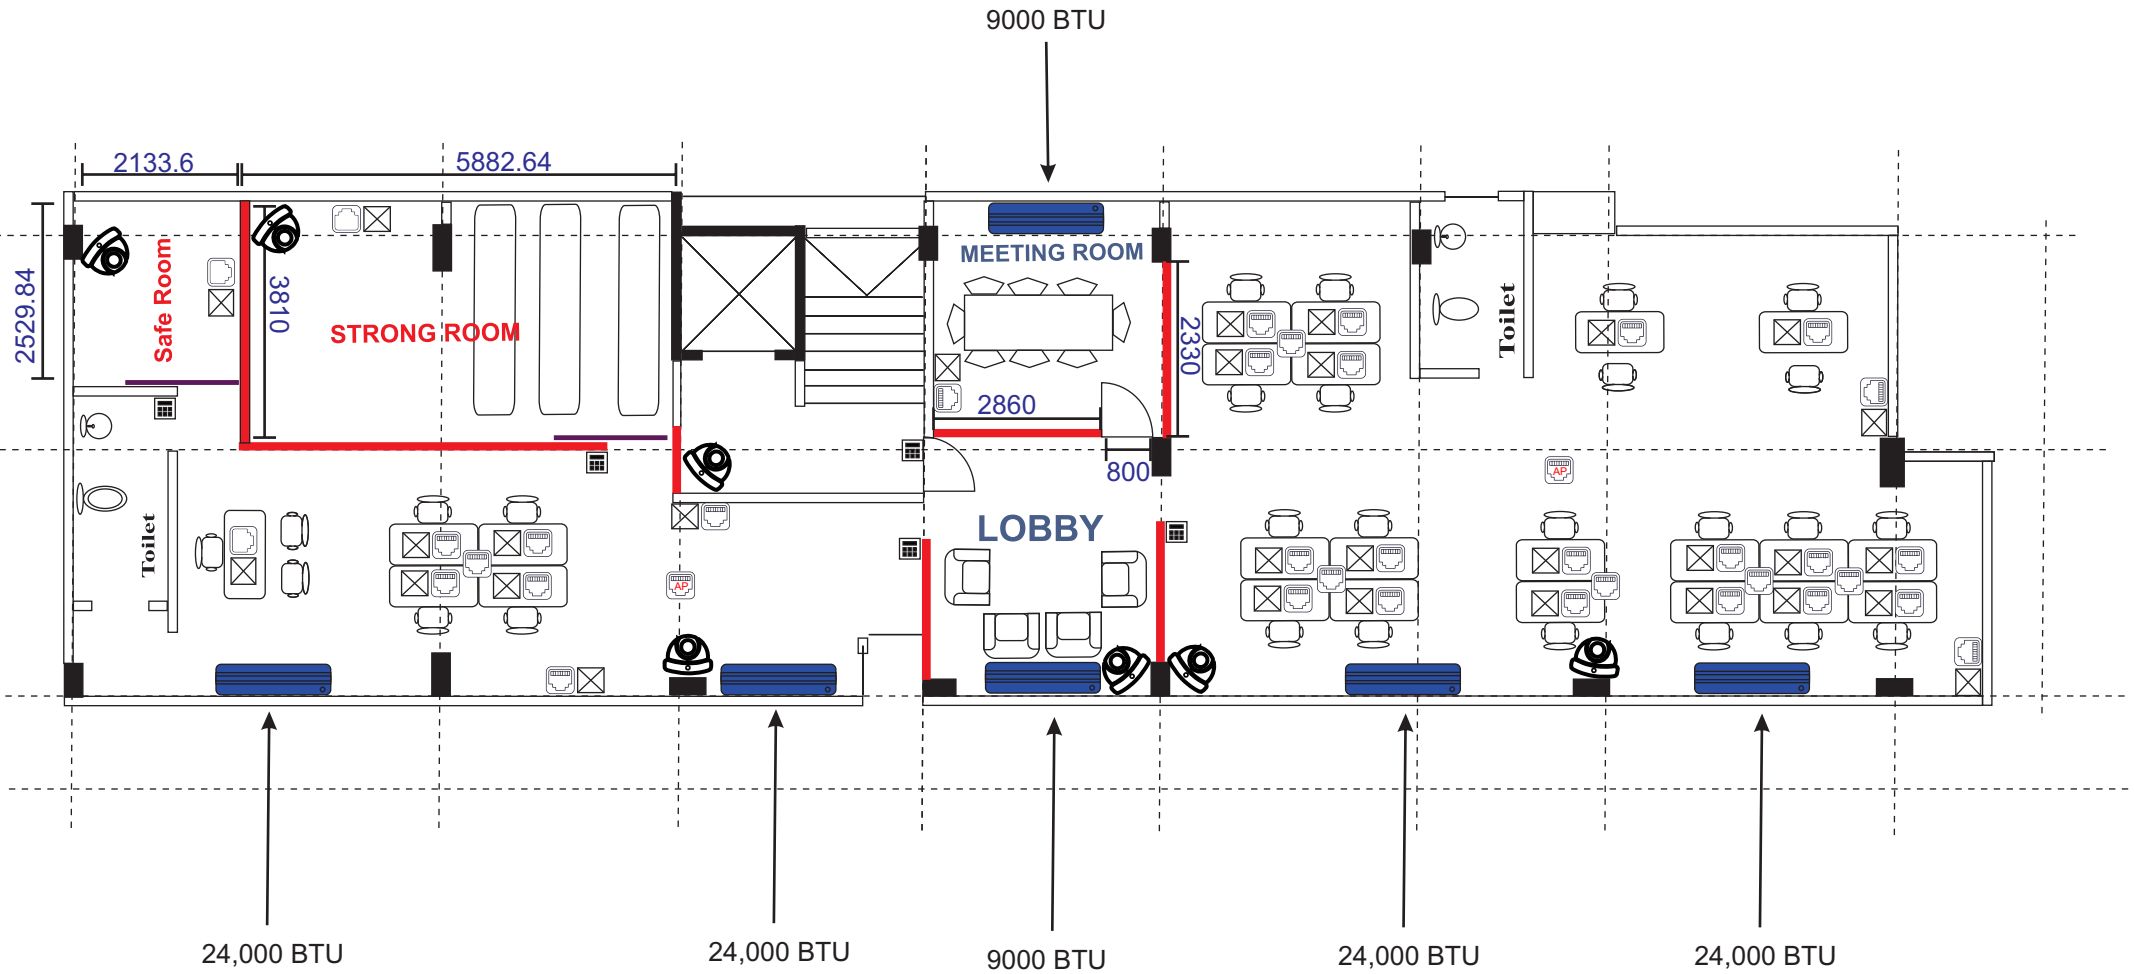

# SDFC (OFFICE 2) LAYOUT FOURTH FLOOR

- Partitions
- Sliding Doors
- Access Control Point
- Ethernet Port
- Double Gang Switch
- Camera

# SDFC (OFFICE 2) LAYOUT

## FIFTH FLOOR

12000 BTU

- Partitions
- Sliding Doors
- Access Control Point
- Ethernet Port
- Double Gang Switch
- Camera