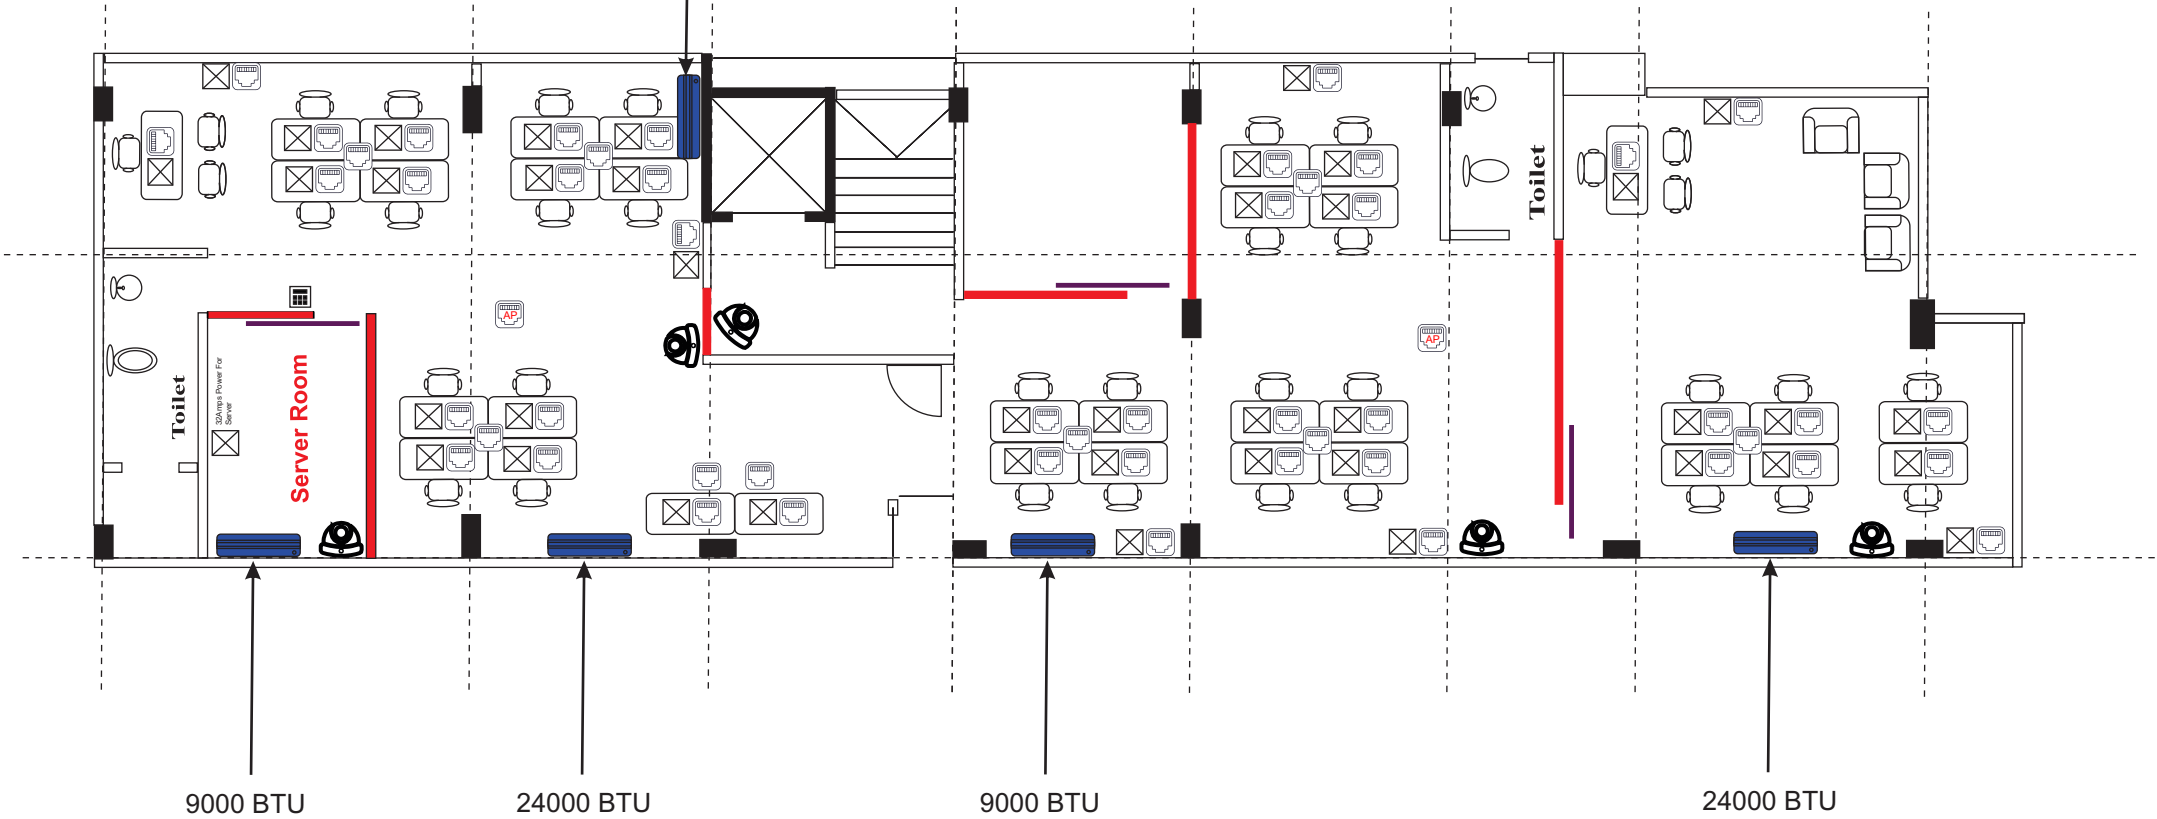

# SDFC (OFFICE 2) LAYOUT FOURTH FLOOR

- Partitions
- Sliding Doors
- Access Control Point
- Ethernet Port
- Double Gang Switch
- Camera

# SDFC (OFFICE 2) LAYOUT

## FIFTH FLOOR

12000 BTU

- Partitions
- Sliding Doors
- Access Control Point
- Ethernet Port
- Double Gang Switch
- Camera