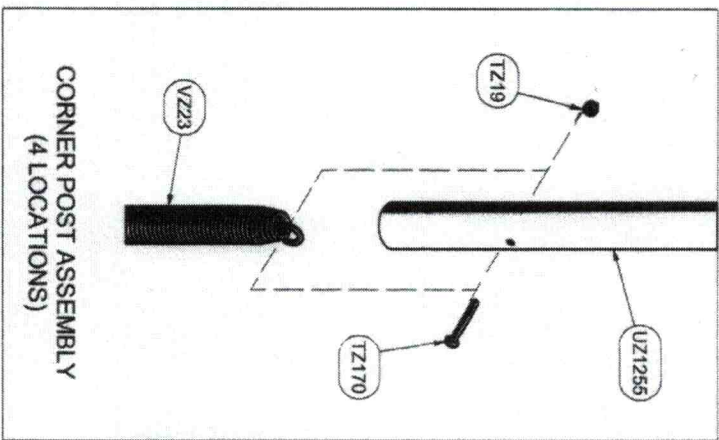

ANNEX - 1

ANNEX – 2

OFFICIAL CORNER FLAGS (TYPE 2)

Dimensions 60 x 1 in

Material Round white high-impact plastic uprights; Round steel base with ground peg; Nylon flag

ANNEX - 3

FRONT VIEW

INTERNATIONAL CORNER FLAGS (TYPE 1)

FEATURES:

- 1) HIGH IMPACT PVC CONSTRUCTION
- 2) FINISH: WHITE
- 3) INCLUDED:
 - STEEL SPRINGS
 - GROUND ANCHORS
- 4) ASSEMBLED WEIGHT: 25 LBS. PER SET
- SINGLE FLAG POLE WEIGHT: 6 LBS.

NOTES:

1) DIMENSIONS ARE FOR PLANNING PURPOSES. INSTALLATION MUST BE IN ACCORDANCE WITH INSTALLATION INSTRUCTIONS.

MATERIAL REQUIRED, BUT NOT SUPPLIED

- 0.03 cubic yard - CONCRETE
 - 0.02 cubic yard - CLEAN STONE (1/4" - 3/4")
- ABOVE AMOUNTS ARE PER UNIT INSTALLATION

Parts List		Description
Part #	Qty	
UZ68	4	GROUND SLEEVE FOR 68701
VZ23	4	SPRING FOR LARGE FLAG
UZ1255	4	POLE AND FLAG ASSEMBLY
TZ170	4	1/4-20 x 2 Hex Bolt
TZ19	4	1/4-20 Lock Nut