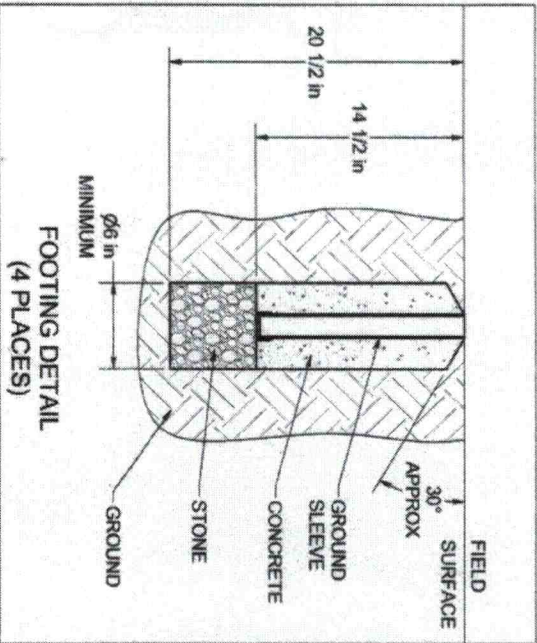

07 سۆزۈكلەر 2021

	ئىنتايىن كۆپ ئىشلىتىلىشى	دىئوتىناتىن ئىنتايىن كۆپ ئىشلىتىلىشى
	ئىنتايىن كۆپ ئىشلىتىلىشى	دىئوتىناتىن ئىنتايىن كۆپ ئىشلىتىلىشى

ANNEX - 1

Box goal net

Dimensions	<i>8 x 24 ft</i>
Color	<i>White</i>
Depth	<i>6'</i>
Base	<i>6'</i>
Material	<i>Polypropylene, HTPP</i>
Net Type	<i>Hex mesh</i>
Rope Size	<i>4mm</i>
Mesh Size	<i>120 mm</i>

ANNEX - 1

ANNEX – 2

OFFICIAL CORNER FLAGS (TYPE 2)

Dimensions 60 x 1 in

Material Round white high-impact plastic uprights; Round steel base with ground peg; Nylon flag

ANNEX - 3

FRONT VIEW

INTERNATIONAL CORNER FLAGS (TYPE 1)

FEATURES:

- 1) HIGH IMPACT PVC CONSTRUCTION
- 2) FINISH: WHITE
- 3) INCLUDED:
 - STEEL SPRINGS
 - GROUND ANCHORS
- 4) ASSEMBLED WEIGHT: 25 LBS. PER SET
- SINGLE FLAG POLE WEIGHT: 6 LBS.

NOTES:

1) DIMENSIONS ARE FOR PLANNING PURPOSES. INSTALLATION MUST BE IN ACCORDANCE WITH INSTALLATION INSTRUCTIONS.

MATERIAL REQUIRED, BUT NOT SUPPLIED

- 0.03 cubic yard - CONCRETE
 - 0.02 cubic yard - CLEAN STONE (1/4" - 3/4")
- ABOVE AMOUNTS ARE PER UNIT INSTALLATION

Parts List		Description
Part #	Qty	
UZ68	4	GROUND SLEEVE FOR 68701
VZ23	4	SPRING FOR LARGE FLAG
UZ1255	4	POLE AND FLAG ASSEMBLY
TZ170	4	1/4-20 x 2 Hex Bolt
TZ19	4	1/4-20 Lock Nut