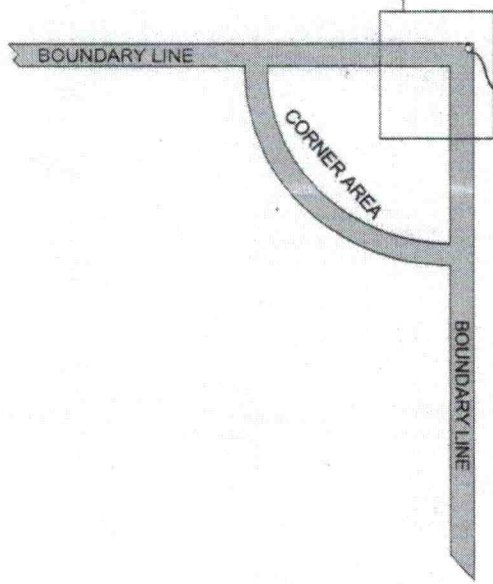

NOTES:

1) DIMENSIONS ARE FOR PLANNING PURPOSES. INSTALLATION MUST BE IN ACCORDANCE WITH INSTALLATION INSTRUCTIONS.

MATERIAL REQUIRED, BUT NOT SUPPLIED

- 0.03 cubic yard - CONCRETE
  - 0.02 cubic yard - CLEAN STONE (1/4" - 3/4")
2. ABOVE AMOUNTS ARE PER UNIT INSTALLATION