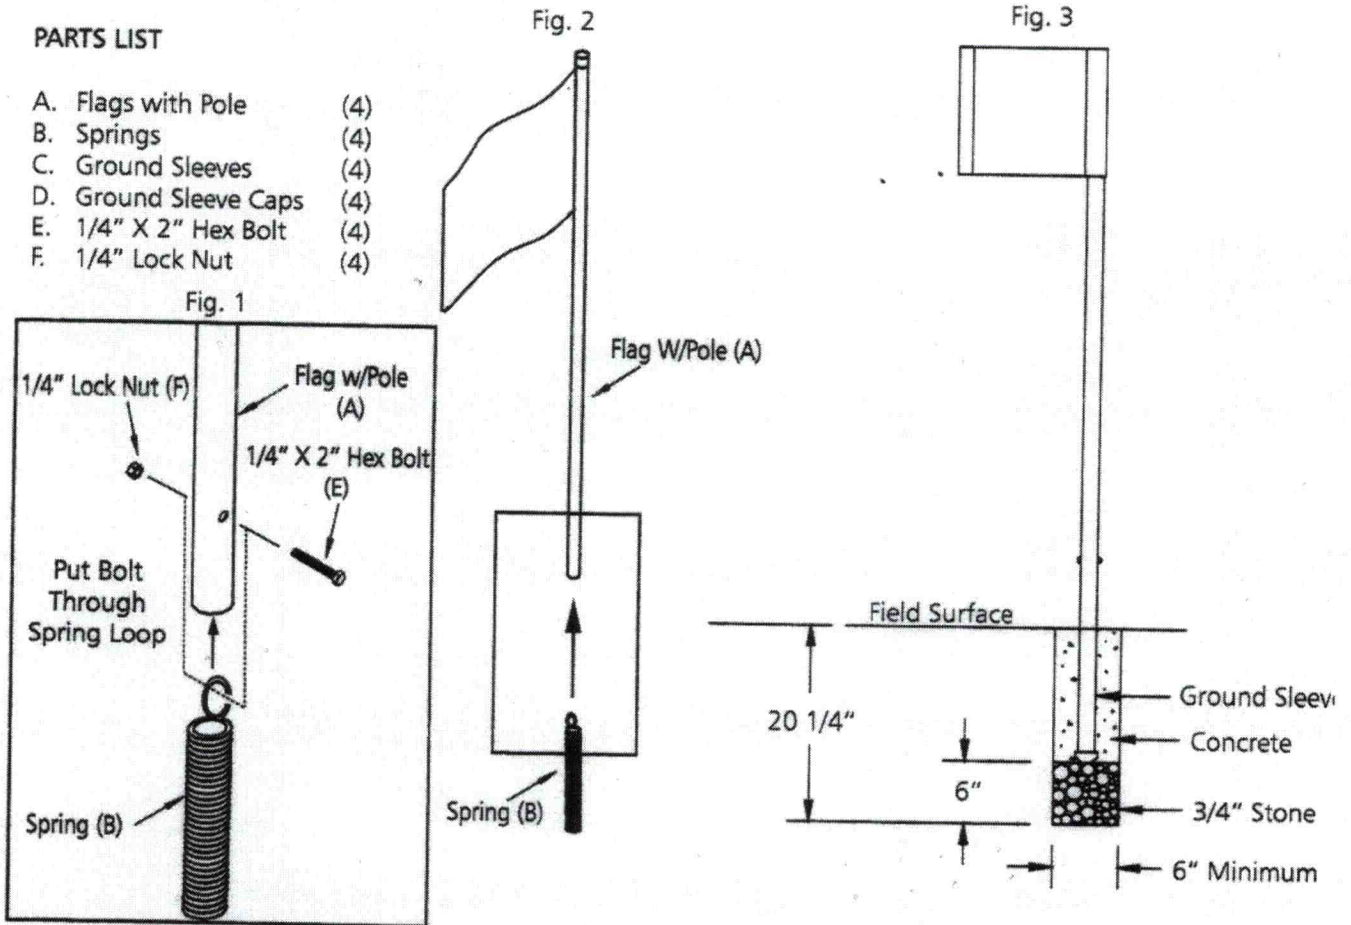

FEATURES:

- 1) HIGH IMPACT PVC CONSTRUCTION
- 2) FINISH: WHITE
- 3) INCLUDED:
 - STEEL SPRINGS
 - GROUND ANCHORS
- 4) ASSEMBLED WEIGHT: 25 LBS. PER SET
- SINGLE FLAG POLE WEIGHT: 6 LBS.

NOTES:

1) DIMENSIONS ARE FOR PLANNING PURPOSES. INSTALLATION MUST BE IN ACCORDANCE WITH INSTALLATION INSTRUCTIONS.

MATERIAL REQUIRED, BUT NOT SUPPLIED

- 0.03 cubic yard - CONCRETE
 - 0.02 cubic yard - CLEAN STONE (1/4" - 3/4")
- ABOVE AMOUNTS ARE PER UNIT INSTALLATION

Parts List		Description
Part #	Qty	
UZ68	4	GROUND SLEEVE FOR 68701
VZ23	4	SPRING FOR LARGE FLAG
UZ1255	4	POLE AND FLAG ASSEMBLY
TZ170	4	1/4-20 x 2 Hex Bolt
TZ19	4	1/4-20 Lock Nut

6B701
TOP VIEW

6B701
FRONT VIEW

6B701
RIGHT VIEW

6B701
ISOMETRIC VIEW

ASSEMBLY INSTRUCTIONS FOR (INTERNATIONAL CORNER FLAGS)

1. Unpack all parts, and report any damages to the delivery trucking company immediately.
2. Assemble flags as shown in figures 1 and 2.
3. Dig a hole 20 1/4" deep and minimum of 6" diameter in desired location. Fill bottom of hole with 6" of 3/4" stone. See figure 3
4. Put assembled flag and ground sleeve into hole and fill hole with concrete flush with the top of the ground sleeve. Be sure to level ground sleeve with flag assembled before concrete cures. See figure below.
5. When removing flag, be sure to place ground sleeve cap into ground sleeve.

PARTS LIST

- | | |
|-----------------------|-----|
| A. Flags with Pole | (4) |
| B. Springs | (4) |
| C. Ground Sleeves | (4) |
| D. Ground Sleeve Caps | (4) |
| E. 1/4" X 2" Hex Bolt | (4) |
| F. 1/4" Lock Nut | (4) |