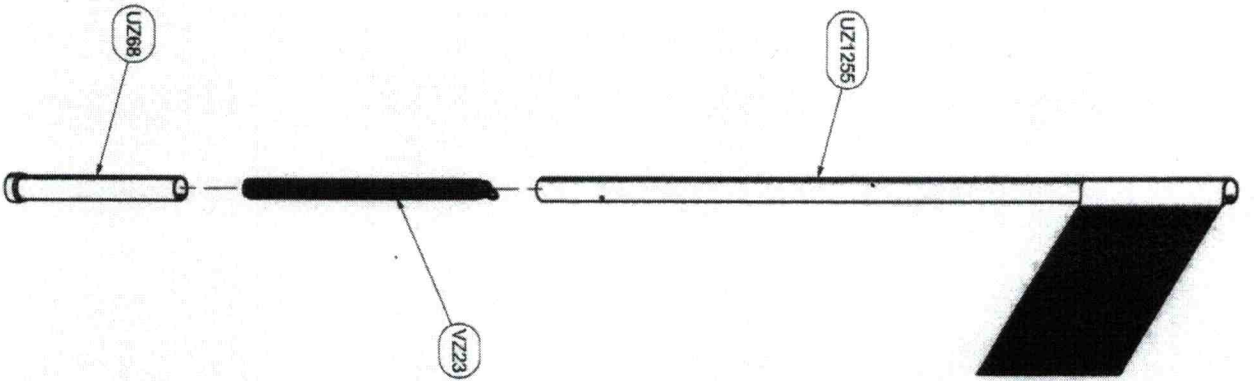

FEATURES:

- 1) HIGH IMPACT PVC CONSTRUCTION
- 2) FINISH: WHITE
- 3) INCLUDED:
 - STEEL SPRINGS
 - GROUND ANCHORS
- 4) ASSEMBLED WEIGHT: 25 LBS. PER SET
- SINGLE FLAG POLE WEIGHT: 6 LBS.

NOTES:

1) DIMENSIONS ARE FOR PLANNING PURPOSES. INSTALLATION MUST BE IN ACCORDANCE WITH INSTALLATION INSTRUCTIONS.

MATERIAL REQUIRED, BUT NOT SUPPLIED

- 0.03 cubic yard - CONCRETE
 - 0.02 cubic yard - CLEAN STONE (1/4" - 3/4")
- ABOVE AMOUNTS ARE PER UNIT INSTALLATION

Parts List		Description
Part #	Qty	
UZ68	4	GROUND SLEEVE FOR 68701
VZ23	4	SPRING FOR LARGE FLAG
UZ1255	4	POLE AND FLAG ASSEMBLY
TZ170	4	1/4-20 x 2 Hex Bolt
TZ19	4	1/4-20 Lock Nut