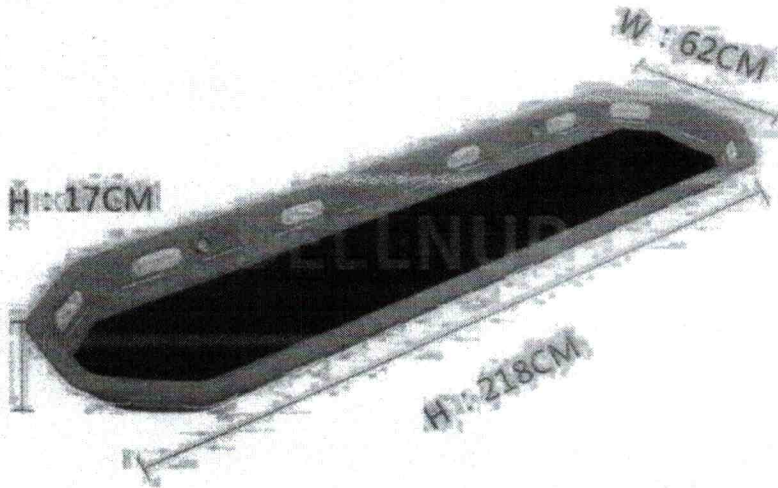

PARTS LIST

- | | |
|-----------------------|-----|
| A. Flags with Pole | (4) |
| B. Springs | (4) |
| C. Ground Sleeves | (4) |
| D. Ground Sleeve Caps | (4) |
| E. 1/4" X 2" Hex Bolt | (4) |
| F. 1/4" Lock Nut | (4) |

ANNEX - 4

Spine Back Board

ANNEX – 5

Basket stretcher

ABS BASKET STRETCHER			
Model	DY06-LS-001	N.W.	18kg
Product Size	218*62*17cm	G.W.	21kg
Packing Size	222*67*23cm	Load Capacity	≤300kg (661.39lb)

ACCESSORIES	
1	MOUNTING SCREWS AND NUTS
2	STAINLESS STEEL SAFETY CUSHION
3	HIGH STRENGTH ALU.ALLOY CUSHION
4	SAFETY HOOK
5	FOOT RETAINER
6	NYLON SAFETY BELTS
7	NYLON STRAPSAND