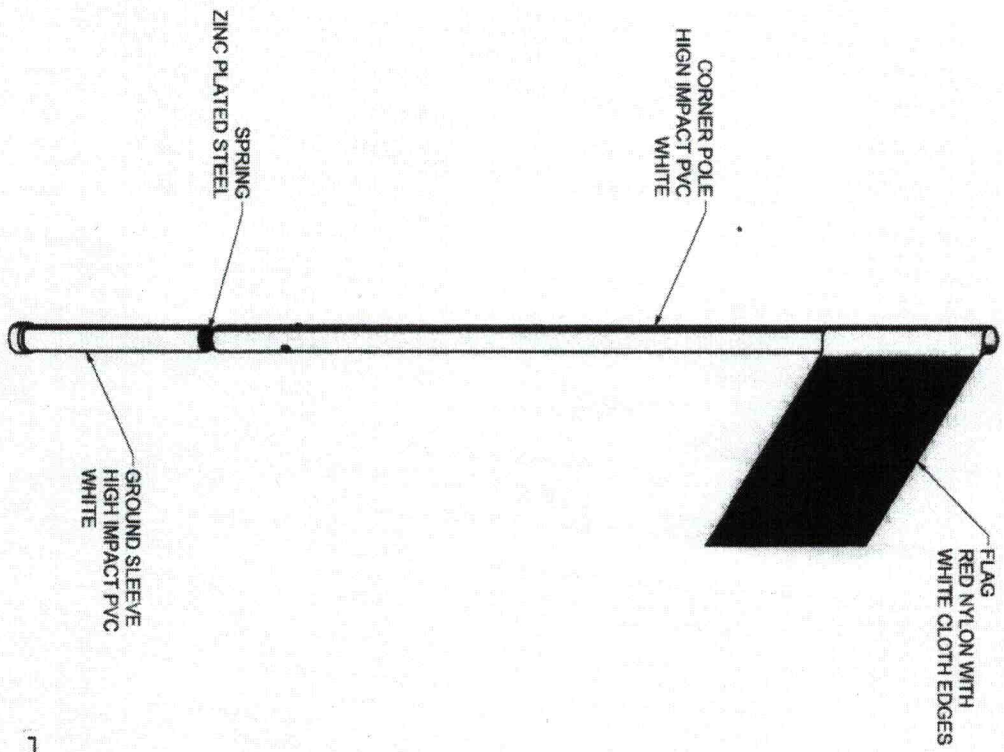

ANNEX - 1

ANNEX – 2

OFFICIAL CORNER FLAGS (TYPE 2)

Dimensions 60 x 1 in

Material Round white high-impact plastic uprights; Round steel base with ground peg; Nylon flag

ANNEX - 3

FRONT VIEW

INTERNATIONAL CORNER FLAGS (TYPE 1)

FEATURES:

- 1) HIGH IMPACT PVC CONSTRUCTION
- 2) FINISH: WHITE
- 3) INCLUDED:
 - STEEL SPRINGS
 - GROUND ANCHORS
- 4) ASSEMBLED WEIGHT: 25 LBS. PER SET
- SINGLE FLAG POLE WEIGHT: 6 LBS.

NOTES:

1) DIMENSIONS ARE FOR PLANNING PURPOSES. INSTALLATION MUST BE IN ACCORDANCE WITH INSTALLATION INSTRUCTIONS.

MATERIAL REQUIRED, BUT NOT SUPPLIED

- 0.03 cubic yard - CONCRETE
 - 0.02 cubic yard - CLEAN STONE (1/4" - 3/4")
- ABOVE AMOUNTS ARE PER UNIT INSTALLATION

Parts List		Description
Part #	Qty	
UZ68	4	GROUND SLEEVE FOR 68701
VZ23	4	SPRING FOR LARGE FLAG
UZ1255	4	POLE AND FLAG ASSEMBLY
TZ170	4	1/4-20 x 2 Hex Bolt
TZ19	4	1/4-20 Lock Nut