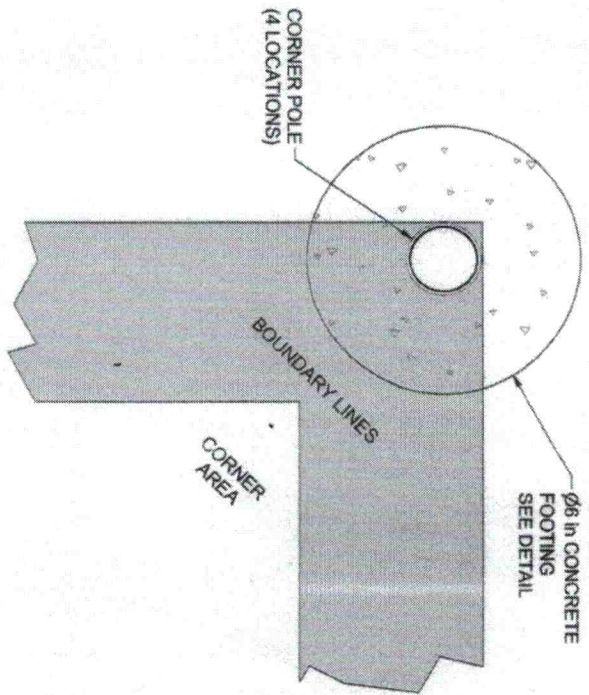

07 سۆزۈكلەر 2021

	ئىنتايىن كۆپ ئىشلىتىلىشى	دىئوتىناتىن ئىنتايىن كۆپ ئىشلىتىلىشى
	ئىنتايىن كۆپ ئىشلىتىلىشى	دىئوتىناتىن ئىنتايىن كۆپ ئىشلىتىلىشى

ANNEX - 1

Box goal net

Dimensions	<i>8 x 24 ft</i>
Color	<i>White</i>
Depth	<i>6'</i>
Base	<i>6'</i>
Material	<i>Polypropylene, HTPP</i>
Net Type	<i>Hex mesh</i>
Rope Size	<i>4mm</i>
Mesh Size	<i>120 mm</i>

ANNEX - 1

ANNEX – 2

OFFICIAL CORNER FLAGS (TYPE 2)

Dimensions 60 x 1 in

Material Round white high-impact plastic uprights; Round steel base with ground peg; Nylon flag

ANNEX - 3

FRONT VIEW

INTERNATIONAL CORNER FLAGS (TYPE 1)

FEATURES:

- 1) HIGH IMPACT PVC CONSTRUCTION
- 2) FINISH: WHITE
- 3) INCLUDED:
 - STEEL SPRINGS
 - GROUND ANCHORS
- 4) ASSEMBLED WEIGHT: 25 LBS. PER SET
- SINGLE FLAG POLE WEIGHT: 6 LBS.

NOTES:

1) DIMENSIONS ARE FOR PLANNING PURPOSES. INSTALLATION MUST BE IN ACCORDANCE WITH INSTALLATION INSTRUCTIONS.