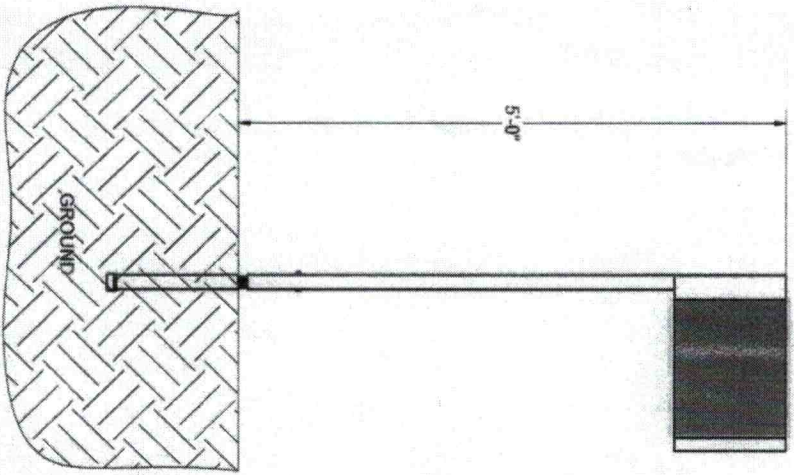

07 سۆزۈكلەر 2021

	ئىنتايىن كۆپ ئىشلىتىلىشى	دىئوتىناتىن ئىنتايىن كۆپ ئىشلىتىلىشى
	ئىنتايىن كۆپ ئىشلىتىلىشى	دىئوتىناتىن ئىنتايىن كۆپ ئىشلىتىلىشى

ANNEX - 1

Box goal net

Dimensions	<i>8 x 24 ft</i>
Color	<i>White</i>
Depth	<i>6'</i>
Base	<i>6'</i>
Material	<i>Polypropylene, HTPP</i>
Net Type	<i>Hex mesh</i>
Rope Size	<i>4mm</i>
Mesh Size	<i>120 mm</i>

ANNEX - 1

ANNEX – 2

OFFICIAL CORNER FLAGS (TYPE 2)

Dimensions 60 x 1 in

Material Round white high-impact plastic uprights; Round steel base with ground peg; Nylon flag

ANNEX - 3

FRONT VIEW

INTERNATIONAL CORNER FLAGS (TYPE 1)

FEATURES:

- 1) HIGH IMPACT PVC CONSTRUCTION
- 2) FINISH: WHITE
- 3) INCLUDED:
 - STEEL SPRINGS
 - GROUND ANCHORS
- 4) ASSEMBLED WEIGHT: 25 LBS. PER SET
- SINGLE FLAG POLE WEIGHT: 6 LBS.

NOTES:

1) DIMENSIONS ARE FOR PLANNING PURPOSES. INSTALLATION MUST BE IN ACCORDANCE WITH INSTALLATION INSTRUCTIONS.