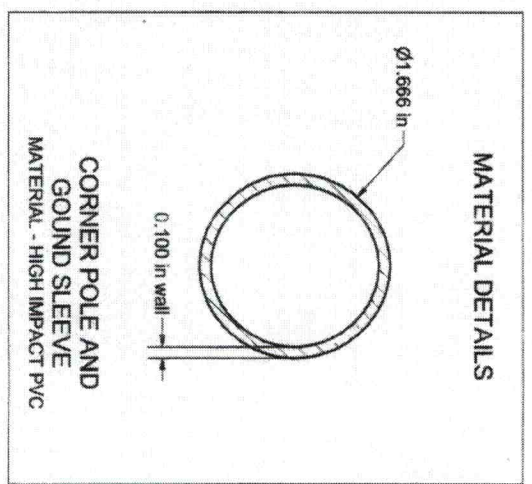

07 سۆزۈكلەر 2021

	ئىنتايىن كۆپ ئىشلىتىلىشى	دىئوتىناتىن ئىنتايىن كۆپ ئىشلىتىلىشى
	ئىنتايىن كۆپ ئىشلىتىلىشى	دىئوتىناتىن ئىنتايىن كۆپ ئىشلىتىلىشى

ANNEX - 1

Box goal net

Dimensions	<i>8 x 24 ft</i>
Color	<i>White</i>
Depth	<i>6'</i>
Base	<i>6'</i>
Material	<i>Polypropylene, HTPP</i>
Net Type	<i>Hex mesh</i>
Rope Size	<i>4mm</i>
Mesh Size	<i>120 mm</i>

ANNEX - 1

ANNEX – 2

OFFICIAL CORNER FLAGS (TYPE 2)

Dimensions 60 x 1 in

Material Round white high-impact plastic uprights; Round steel base with ground peg; Nylon flag

ANNEX - 3

FRONT VIEW

INTERNATIONAL CORNER FLAGS (TYPE 1)

FEATURES:

- 1) HIGH IMPACT PVC CONSTRUCTION
- 2) FINISH: WHITE
- 3) INCLUDED:
 - STEEL SPRINGS
 - GROUND ANCHORS
- 4) ASSEMBLED WEIGHT: 25 LBS. PER SET
- SINGLE FLAG POLE WEIGHT: 6 LBS.

NOTES:

1) DIMENSIONS ARE FOR PLANNING PURPOSES. INSTALLATION MUST BE IN ACCORDANCE WITH INSTALLATION INSTRUCTIONS.

MATERIAL REQUIRED, BUT NOT SUPPLIED

- 0.03 cubic yard - CONCRETE
 - 0.02 cubic yard - CLEAN STONE (1/4" - 3/4")
- ABOVE AMOUNTS ARE PER UNIT INSTALLATION

Parts List		Description
Part #	Qty	
UZ68	4	GROUND SLEEVE FOR 68701
VZ23	4	SPRING FOR LARGE FLAG
UZ1255	4	POLE AND FLAG ASSEMBLY
TZ170	4	1/4-20 x 2 Hex Bolt
TZ19	4	1/4-20 Lock Nut