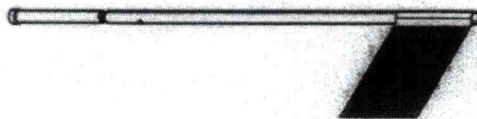

6B701
ISOMETRIC VIEW