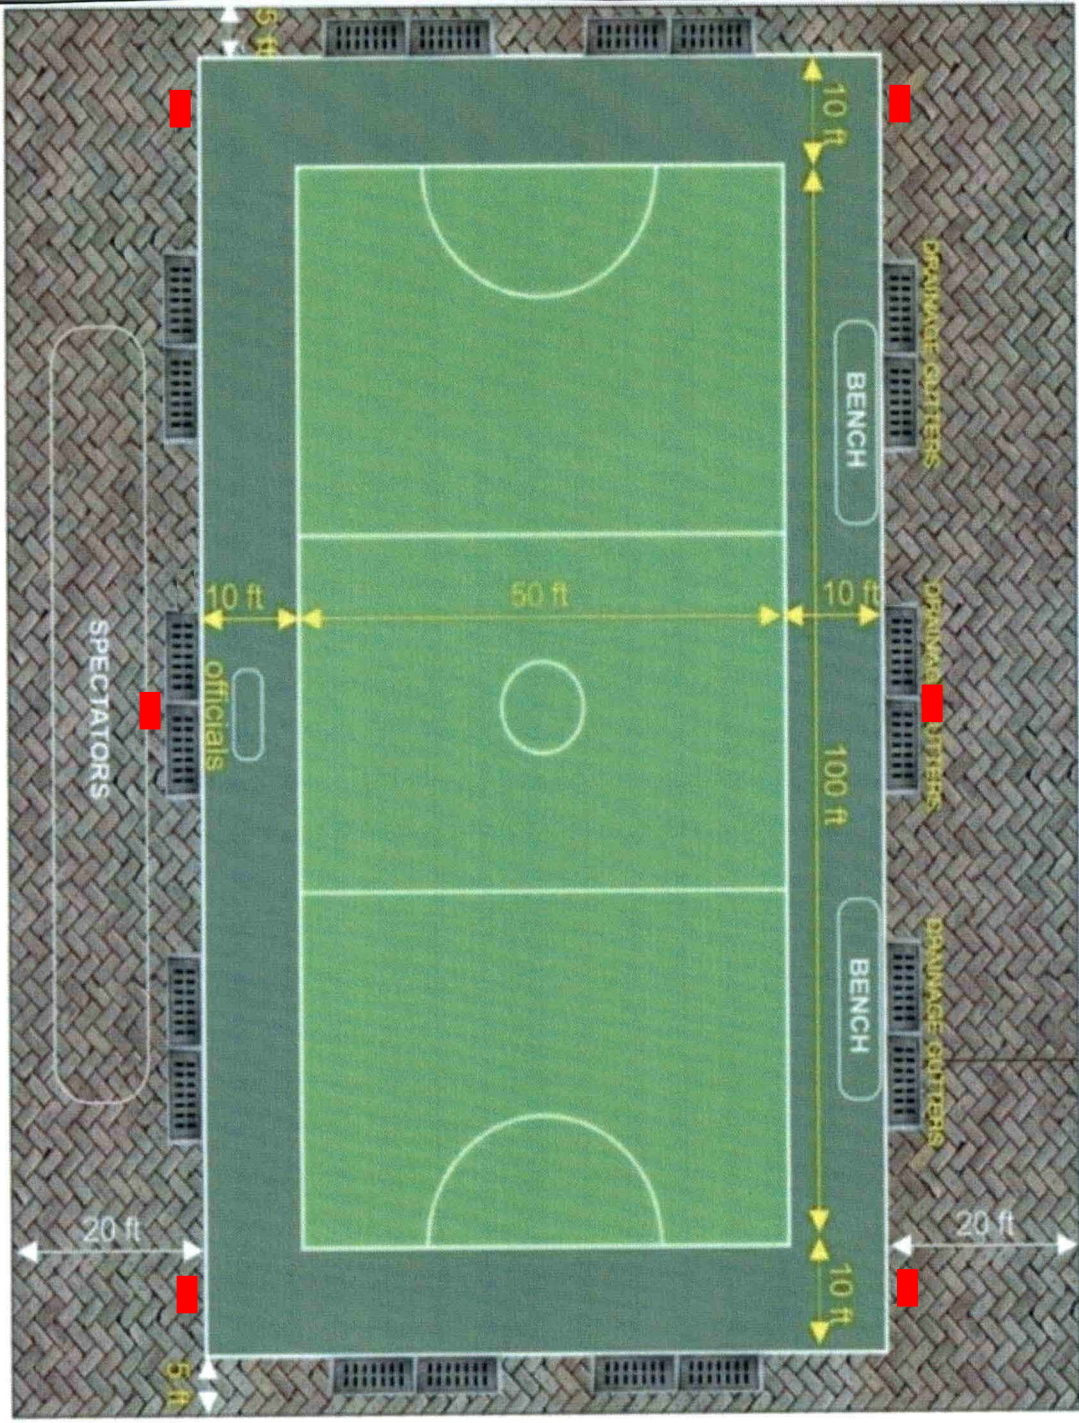

# DETAIL - LIGHT POST

---

SCALE 1:15

DETAL-LIGHT POST  
Scale - 1:30

Light post