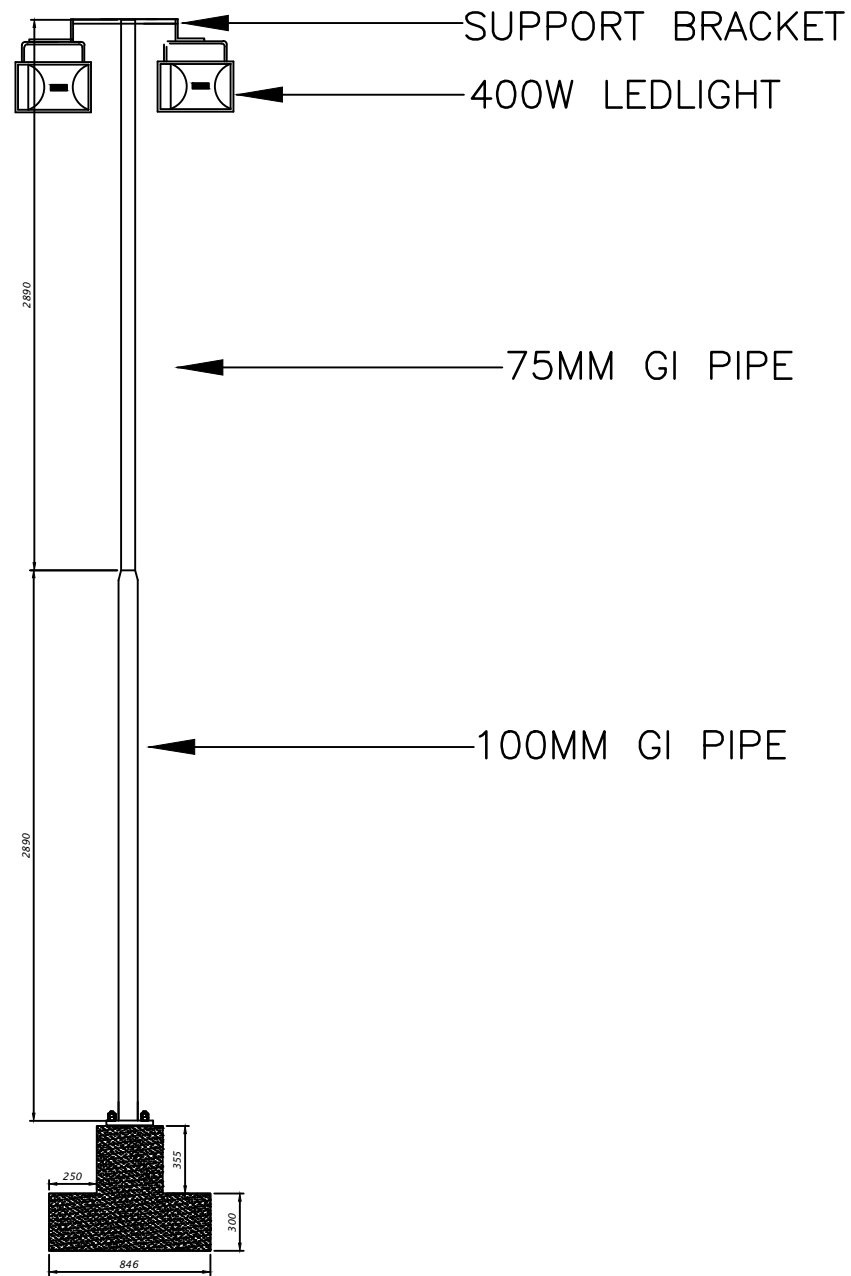

# DETAIL - LIGHT POST

---

SCALE 1:15

DETAL-LIGHT POST  
Scale - 1:30

Light post