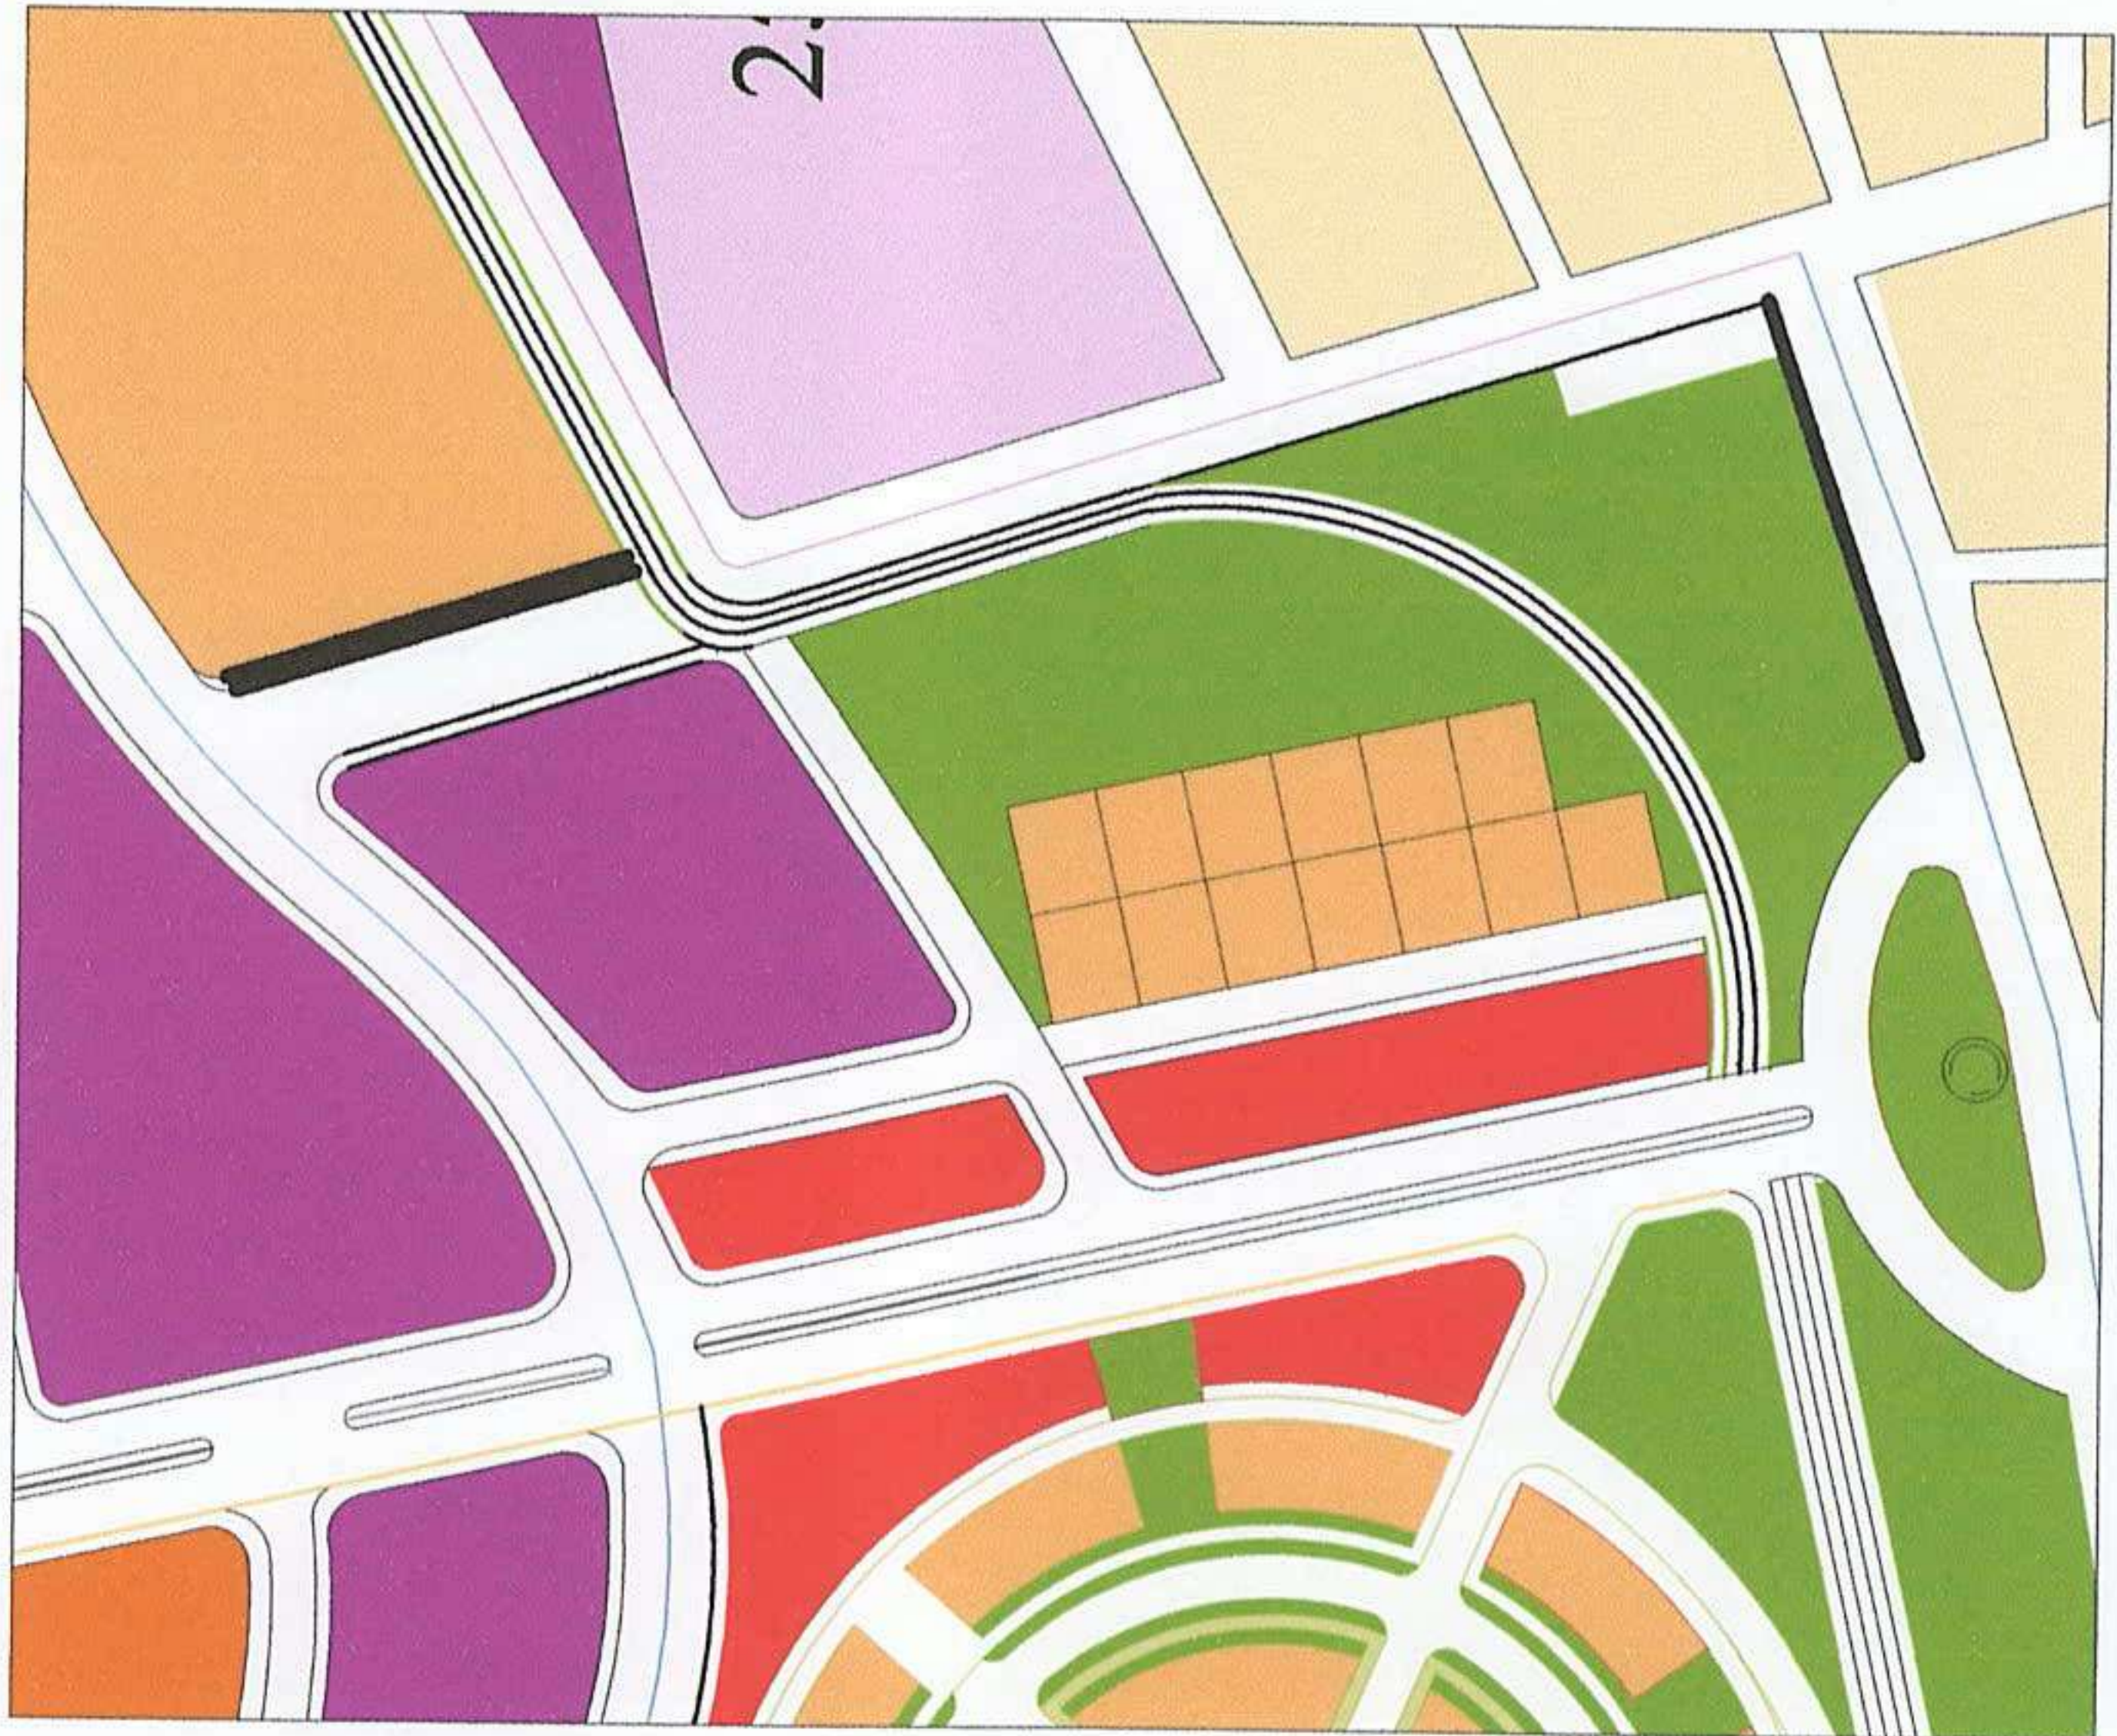

Tertiary Hospital - Project

TOTAL AREA OF HOSPITAL LAND = 12123.19 sqm

TOTAL AREA OF HOSPITAL LAND = 130493sqft

Tertiary Hospital - Project

LAND LOCATION