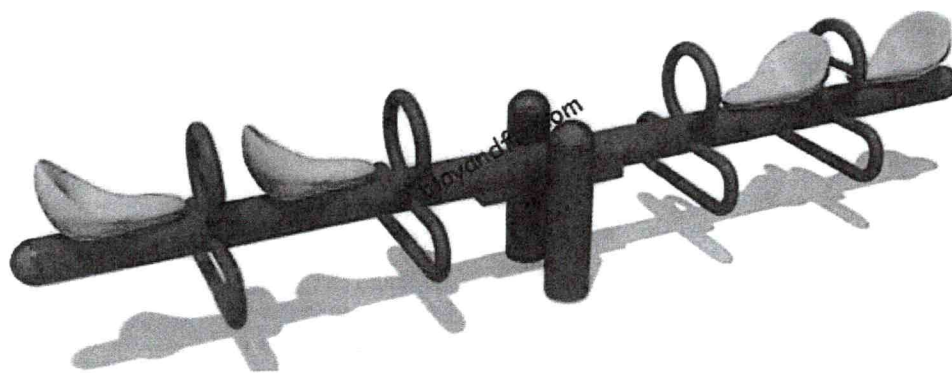

Combine slider

Material: Plastic LLDPE , Galvanized Pipe, powder coated deck

Size: 8.5x5.0x3.8m

24

Seasaw,4 seats Plastic Seasaw

Material:	galvanized steel, _____
Type:	Outdoor Playground
Size:	250*60*60cm

[Handwritten signature]

seesaw for kids

Size	200*35*70cm
Material	The main metal parts are made of 114 galvanized steel tube which is processed with carbon-dioxide arc welding, high temperature solidity,static spraying paint.

[Handwritten signature]

Swing Set

outdoor solitary swing set

Measurements(mm) 6000*1300*2000(L*W*H)

Certificate	GS,SGS,BV,ISO9001,etc
Material	1. Plastic Parts: LLDPE, Roto-moulded 2. Metal Parts: Galvanized steel pipe,Color powder coated
Components	A shape stands, Galvanized Steel Rail, powder coated. Swing set, chain
Advantage	a.Anti-UV b.Anti-static c.Security d.Environmental protection e.Color is not easy to fade

SPRING RIDERS

Material: Plastic LLDPE
Size: 85cmX50cmX98cm

Material: Plastic LLDPE
Size: 88cmX48cmX88cm

Material: Plastic LLDPE
Size: 96cmX96cmX78cm

Material: Plastic LLDPE
Size: 80cmX60cmX80cm

Material: Plastic LLDPE
Size: 88cmX48cmX80cm