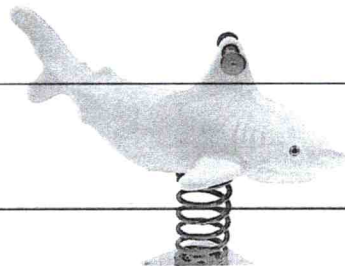

Combine slider

Material: Plastic LLDPE , Galvanized Pipe, powder coated deck

Size: 8.5x5.0x3.8m

24

Seasaw,4 seats Plastic Seasaw

Material:	galvanized steel, _____
Type:	Outdoor Playground
Size:	250*60*60cm

[Handwritten signature]

seesaw for kids

Size	200*35*70cm
Material	The main metal parts are made of 114 galvanized steel tube which is processed with carbon-dioxide arc welding, high temperature solidity,static spraying paint.

[Handwritten signature]

Swing Set

outdoor solitary swing set

Measurements(mm) 6000*1300*2000(L*W*H)

Certificate	GS,SGS,BV,ISO9001,etc
Material	1. Plastic Parts: LLDPE, Roto-moulded 2. Metal Parts: Galvanized steel pipe,Color powder coated
Components	A shape stands, Galvanized Steel Rail, powder coated. Swing set, chain
Advantage	a.Anti-UV b.Anti-static c.Security d.Environmental protection e.Color is not easy to fade

SPRING RIDERS

Material: Plastic LLDPE
Size: 85cmX50cmX98cm

Material: Plastic LLDPE
Size: 88cmX48cmX88cm

Material: Plastic LLDPE
Size: 96cmX96cmX78cm

Material: Plastic LLDPE
Size: 80cmX60cmX80cm

Material: Plastic LLDPE
Size: 88cmX48cmX80cm