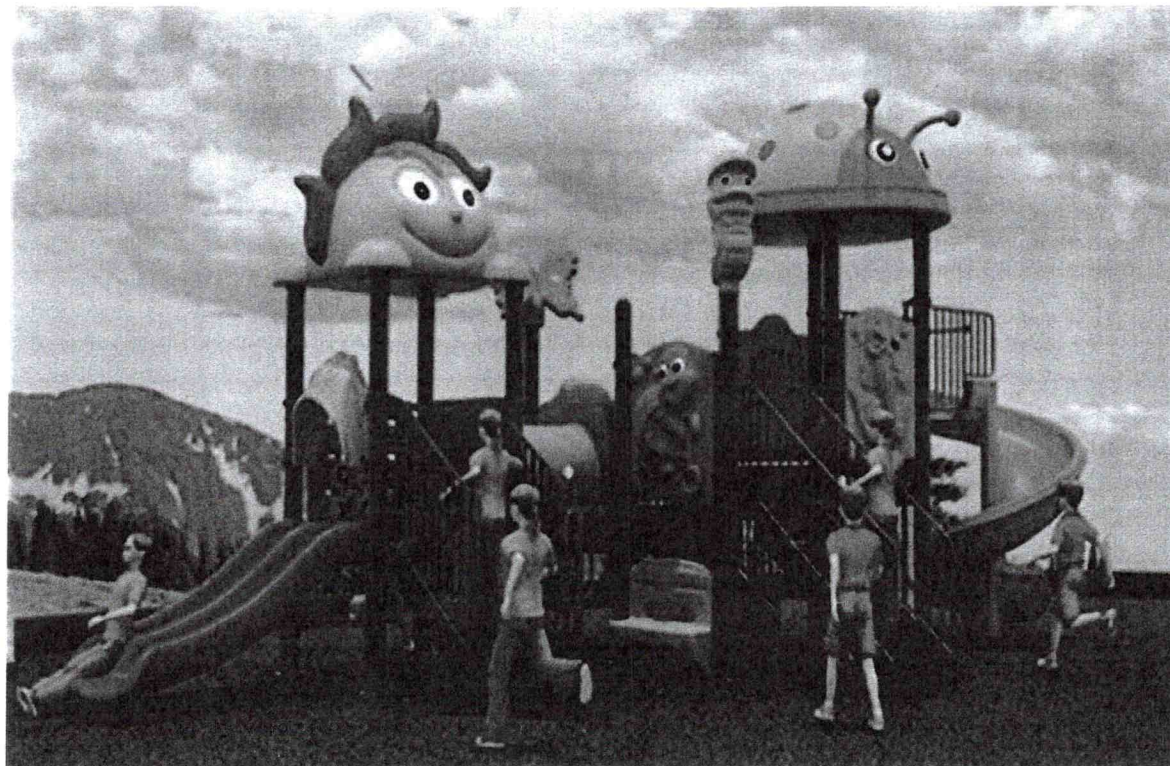

Combine slider

Material: Plastic LLDPE , Galvanized Pipe, powder coated deck

Size: 8.5x5.0x3.8m

24

Seasaw,4 seats Plastic Seasaw

Material:	galvanized steel, _____
Type:	Outdoor Playground
Size:	250*60*60cm

[Handwritten signature]

seesaw for kids

Size	200*35*70cm
Material	The main metal parts are made of 114 galvanized steel tube which is processed with carbon-dioxide arc welding, high temperature solidity,static spraying paint.

[Handwritten signature]

Swing Set

outdoor solitary swing set

Measurements(mm) 6000*1300*2000(L*W*H)

Certificate	GS,SGS,BV,ISO9001,etc
Material	1. Plastic Parts: LLDPE, Roto-moulded 2. Metal Parts: Galvanized steel pipe,Color powder coated
Components	A shape stands, Galvanized Steel Rail, powder coated. Swing set, chain
Advantage	a.Anti-UV b.Anti-static c.Security d.Environmental protection e.Color is not easy to fade

Material: Plastic LLDPE
Size: 100cmX45cmX75cm

A handwritten signature in black ink, located in the bottom right corner of the page.