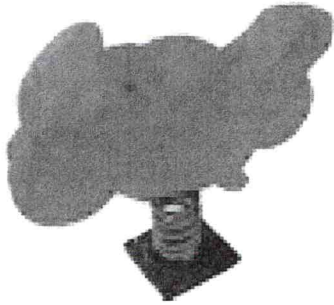

Combine slider

Material: Plastic LLDPE , Galvanized Pipe, powder coated deck

Size: 8.5x5.0x3.8m

24

Seasaw,4 seats Plastic Seasaw

Material:	galvanized steel, _____
Type:	Outdoor Playground
Size:	250*60*60cm

[Handwritten signature]

seesaw for kids

Size	200*35*70cm
Material	The main metal parts are made of 114 galvanized steel tube which is processed with carbon-dioxide arc welding, high temperature solidity,static spraying paint.

[Handwritten signature]

Swing Set

outdoor solitary swing set

Measurements(mm) 6000*1300*2000(L*W*H)

Certificate	GS,SGS,BV,ISO9001,etc
Material	1. Plastic Parts: LLDPE, Roto-moulded 2. Metal Parts: Galvanized steel pipe,Color powder coated
Components	A shape stands, Galvanized Steel Rail, powder coated. Swing set, chain
Advantage	a.Anti-UV b.Anti-static c.Security d.Environmental protection e.Color is not easy to fade

SPRING RIDERS

Material: Plastic LLDPE
Size: 85cmX50cmX98cm

Material: Plastic LLDPE
Size: 88cmX48cmX88cm

Material: Plastic LLDPE
Size: 96cmX96cmX78cm

Material: Plastic LLDPE
Size: 80cmX60cmX80cm

Material: Plastic LLDPE
Size: 88cmX48cmX80cm