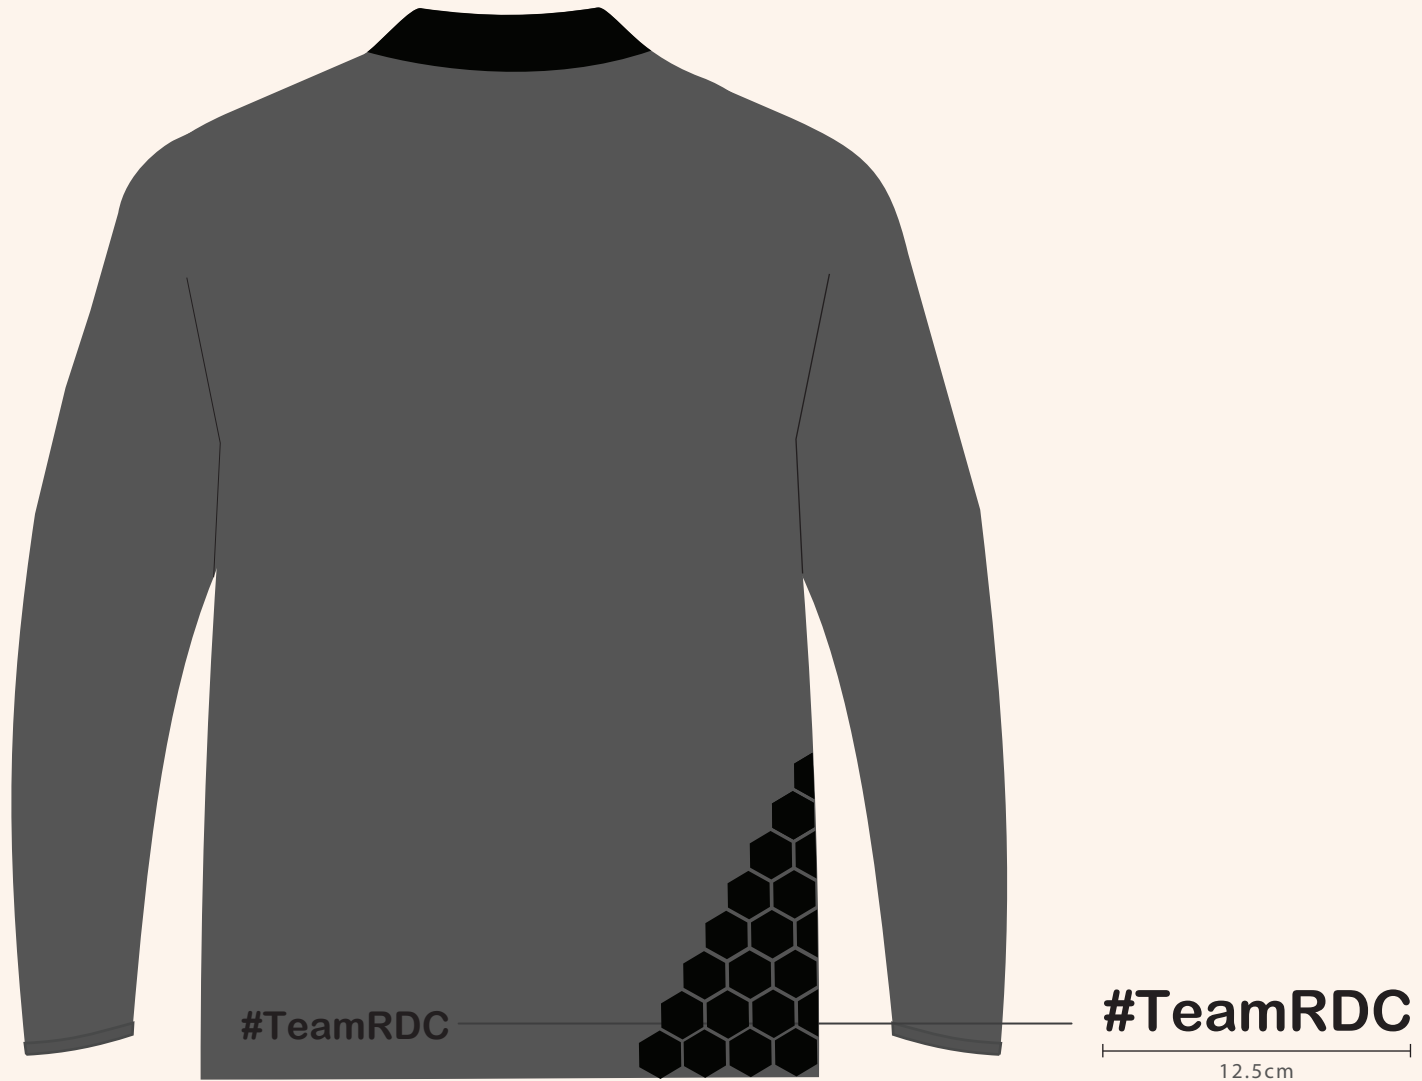

DESIGN: -

DETAIL	
Collared	Short Sleeve
	Long Sleeve
Round-neck	Short Sleeve
	Long Sleeve
Round-neck	Long Sleeve

** Specification Attached

RDC SHORT SLEEVE COLLAR TSHIRT DESIGN
Front

IMPORTANT MEASUREMENTS

Button

C 75
M 68
Y 67
K 90

Collar Fabric

C 64
M 56
Y 54
K 31

Overall Fabric

RDC LONG SLEEVE COLLAR TSHIRT DESIGN
Front

IMPORTANT MEASUREMENTS

RDC SHORT SLEEVE COLLAR TSHIRT DESIGN
Back

IMPORTANT MEASUREMENTS

C 75
M 68
Y 67
K 90

Collar Fabric

C 64
M 56
Y 54
K 31

Overall Fabric

C 75
M 68
Y 67
K 90

TeamRDC

RDC LONG SLEEVE COLLAR TSHIRT DESIGN
Front

Overall Fabric

RDC LONG SLEEVE COLLAR TSHIRT DESIGN
Back

IMPORTANT MEASUREMENTS

C 75
M 68
Y 67
K 90

Collar Fabric

C 64
M 56
Y 54
K 31

Overall Fabric

RDC LONG SLEEVE TSHIRT DESIGN
Front