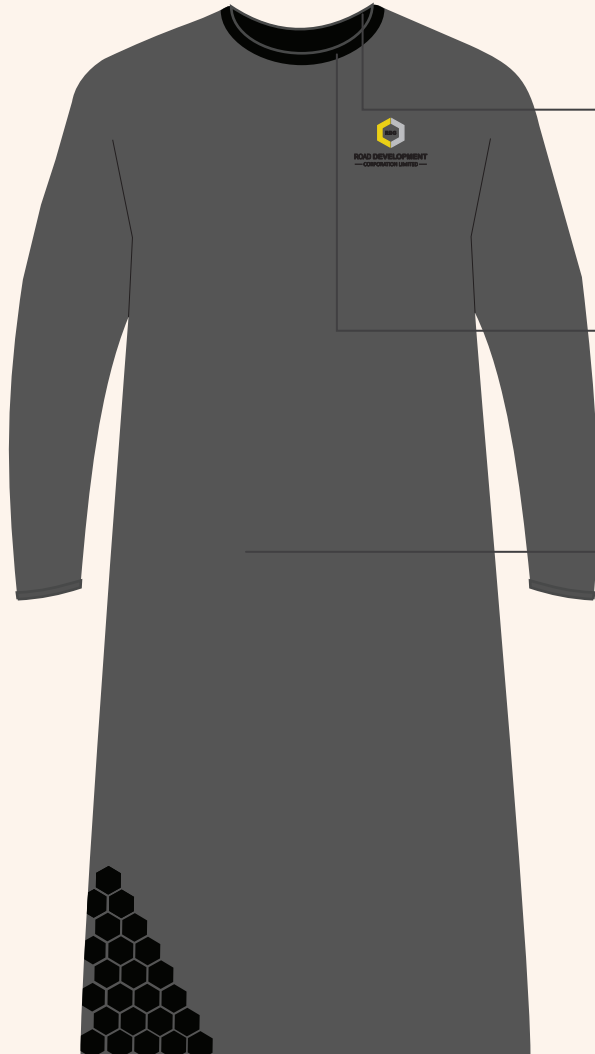

Overall Fabric

RDC LONG SLEEVE TSHIRT DESIGN
Back

IMPORTANT MEASUREMENTS

C 75
M 68
Y 67
K 90

Collar Fabric

C 64
M 56
Y 54
K 31

Overall Fabric

RDC LONG SLEEVE TSHIRT DESIGN
Front

IMPORTANT MEASUREMENTS

#TeamRDC

#TeamRDC

12.5cm

RDC LONG SLEEVE TSHIRT DESIGN
Front

IMPORTANT MEASUREMENTS

C 75
M 68
Y 67
K 90

Inside Fabric

C 75
M 68
Y 67
K 90

Collar Fabric

C 64
M 56
Y 54
K 31

Overall Fabric

RDC LONG SLEEVE TSHIRT DESIGN
Back

IMPORTANT MEASUREMENTS

C 75
M 68
Y 67
K 90

Collar Fabric