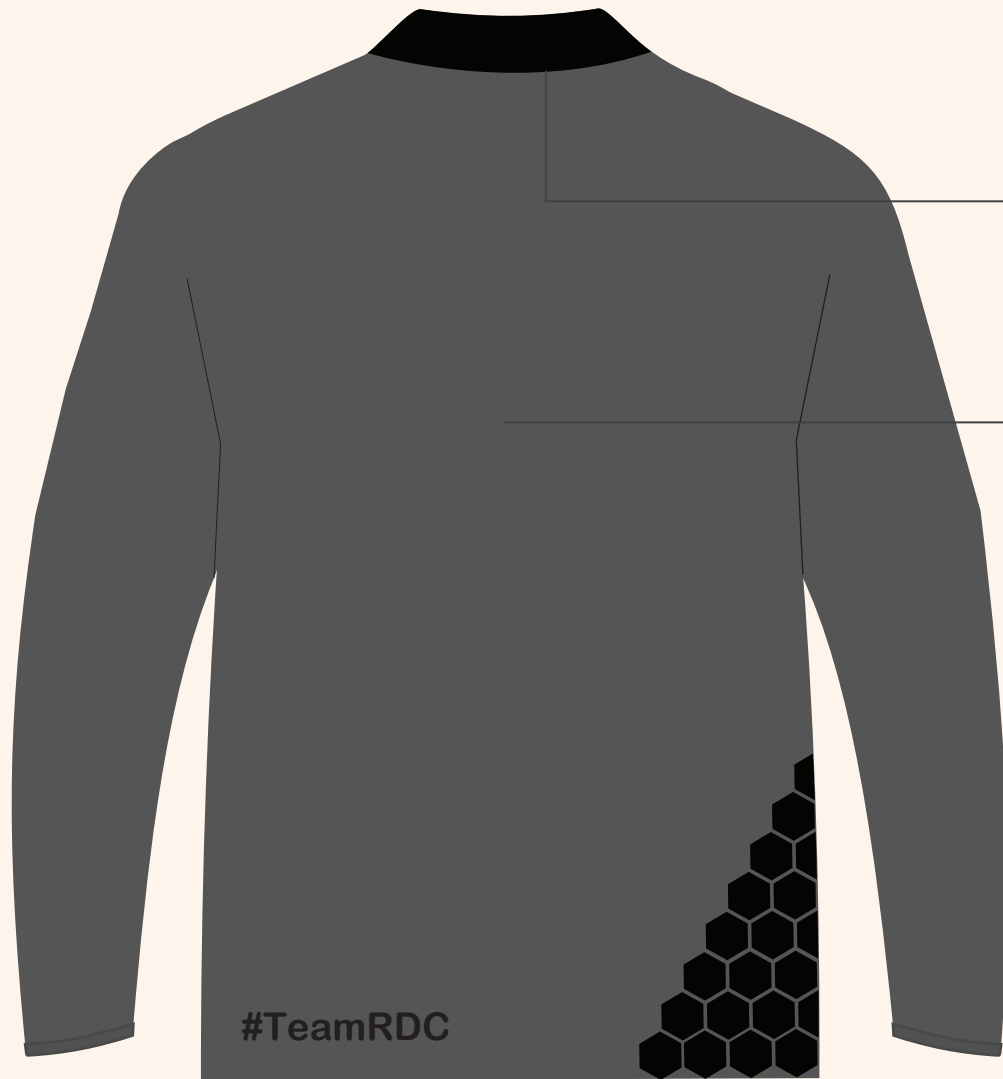

Button

C 75
M 68
Y 67
K 90

Collar Fabric

C 64
M 56
Y 54
K 31

Overall Fabric

RDC LONG SLEEVE COLLAR TSHIRT DESIGN
Front

IMPORTANT MEASUREMENTS

RDC SHORT SLEEVE COLLAR TSHIRT DESIGN
Back

IMPORTANT MEASUREMENTS

C 75
M 68
Y 67
K 90

Collar Fabric

C 64
M 56
Y 54
K 31

Overall Fabric

C 75
M 68
Y 67
K 90

TeamRDC

RDC LONG SLEEVE COLLAR TSHIRT DESIGN
Front

Overall Fabric

RDC LONG SLEEVE COLLAR TSHIRT DESIGN
Back

IMPORTANT MEASUREMENTS

C 75
M 68
Y 67
K 90

Collar Fabric

C 64
M 56
Y 54
K 31

Overall Fabric

RDC LONG SLEEVE TSHIRT DESIGN
Front

IMPORTANT MEASUREMENTS

RDC LONG SLEEVE TSHIRT DESIGN
Front

IMPORTANT MEASUREMENTS

C 75
M 68
Y 67
K 90

Inside Fabric

C 75
M 68
Y 67
K 90

Collar Fabric

C 64
M 56
Y 54
K 31