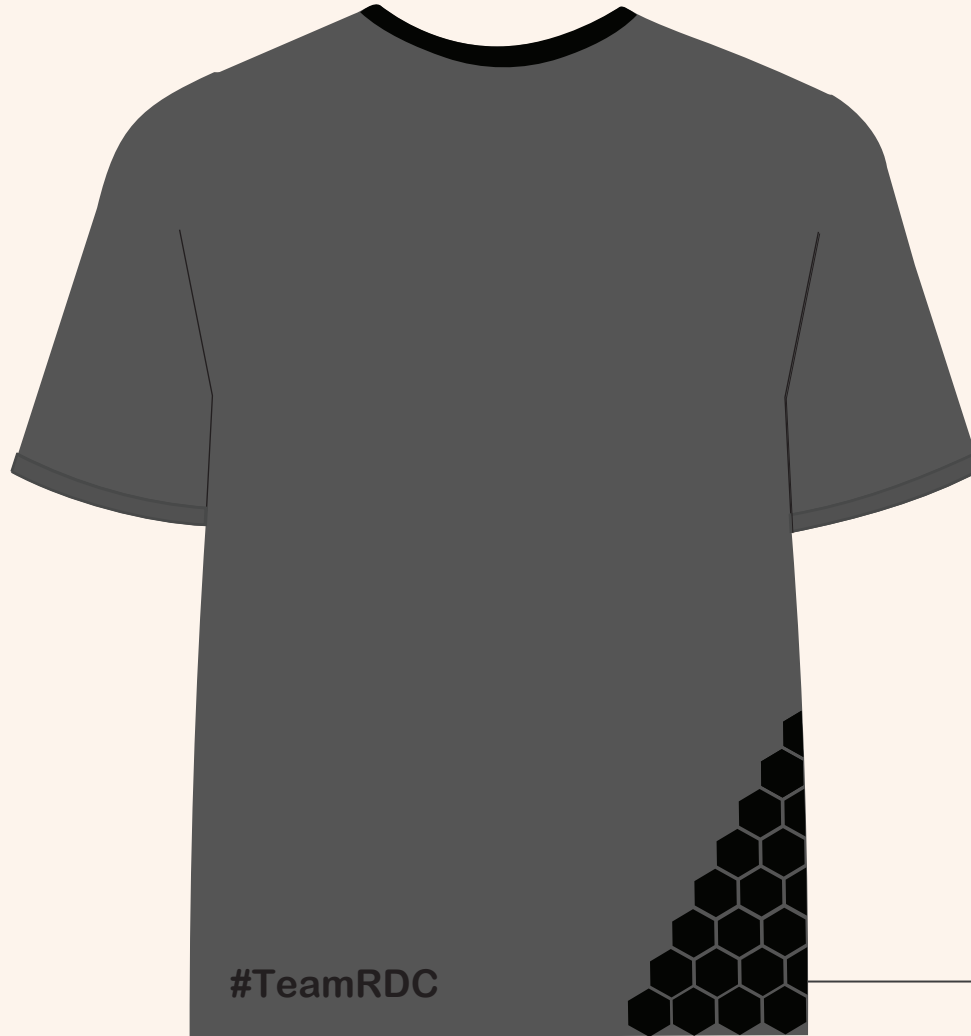

IMPORTANT MEASUREMENTS

#TeamRDC

#TeamRDC

12.5cm

RDC LONG SLEEVE TSHIRT DESIGN
Front

IMPORTANT MEASUREMENTS

C 75
M 68
Y 67
K 90

Inside Fabric

C 75
M 68
Y 67
K 90

Collar Fabric

C 64
M 56
Y 54
K 31

Overall Fabric

RDC LONG SLEEVE TSHIRT DESIGN
Back

IMPORTANT MEASUREMENTS

C 75
M 68
Y 67
K 90

Collar Fabric

C 64
M 56
Y 54
K 31

Overall Fabric

RDC SHORT SLEEVE COLLAR TSHIRT DESIGN
Front

IMPORTANT MEASUREMENTS

#TeamRDC
12.5cm

RDC SHORT SLEEVE COLLAR TSHIRT DESIGN
Front

IMPORTANT MEASUREMENTS

RDC SHORT SLEEVE COLLAR TSHIRT DESIGN
Back