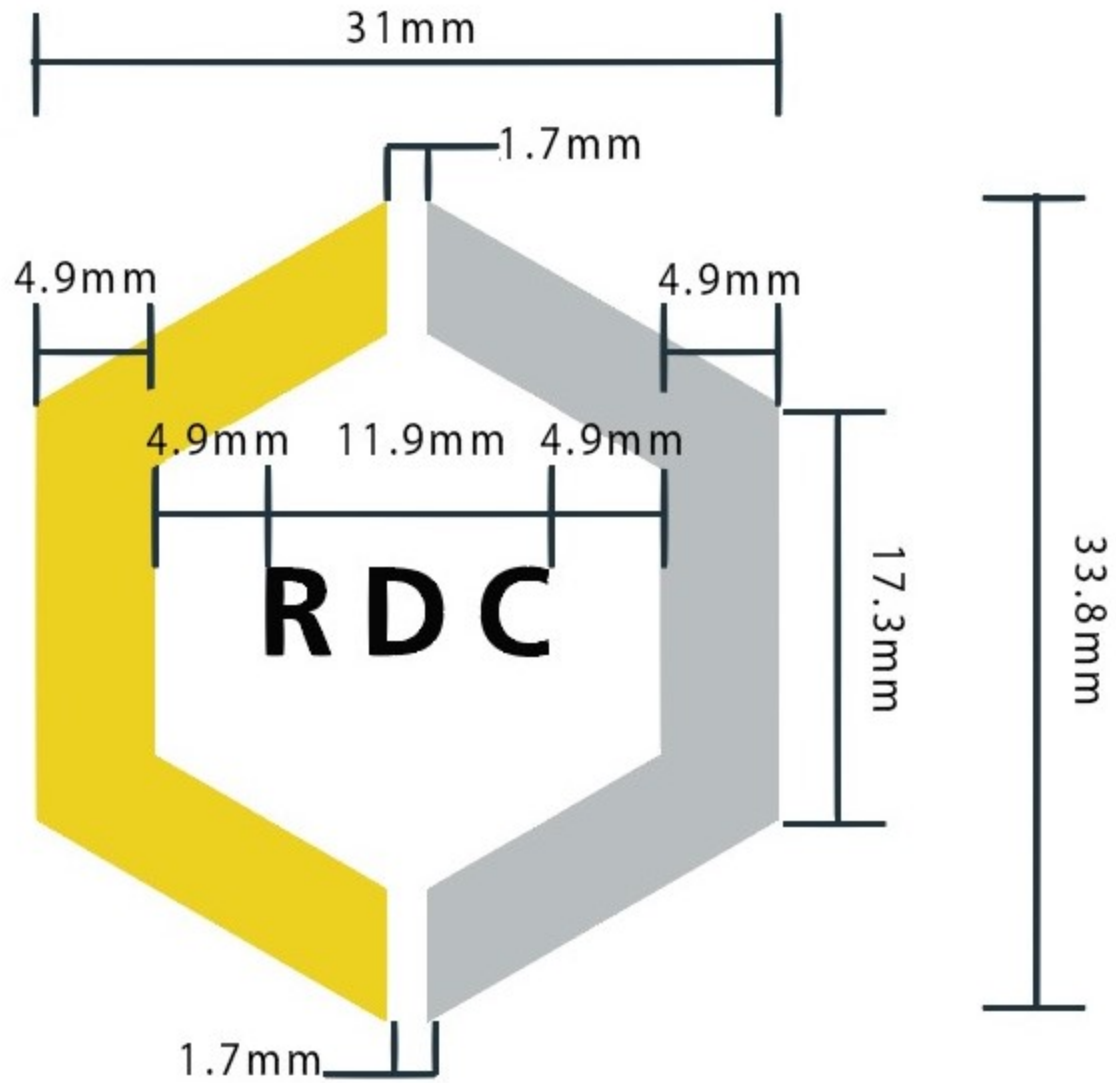

C 64
M 56
Y 54
K 31

Overall Fabric

RDC SHORT SLEEVE COLLAR TSHIRT DESIGN
Front

IMPORTANT MEASUREMENTS

#TeamRDC
12.5cm

RDC SHORT SLEEVE COLLAR TSHIRT DESIGN
Front

IMPORTANT MEASUREMENTS

RDC SHORT SLEEVE COLLAR TSHIRT DESIGN
Back

IMPORTANT MEASUREMENTS

C 75
M 68
Y 67
K 90

Collar Fabric

C 64
M 56
Y 54
K 31

Overall Fabric

C 75
M 68
Y 67
K 90

TeamRDC

ROAD DEVELOPMENT

TYPEFACE : Frutiger LT Std - 55 RomanBold

Aa abcdefghijklmnopqrstuvwxyz
ABCDEFGHIJKLMNOPQRSTUVWXYZ

RDC- T SHIRT SIZE CHART**SHORT SLEEVE SHIRT - MALE**

#	Sizes	Chest	waist	Sleeve Length	Shoulder Length	Product Length
1	XS	17 1/2	17 1/2	8	15	24
2	S	18	18	8	15 1/2	26
3	M	21	21	9	17	27
4	L	22	22	9	18 1/2	28
5	XL	23	23	9 1/2	19	29
6	2XL	24	24	10	19 1/2	30
7	3XL	25	25	10 1/2	20	32
8	4XL	27	27	10 1/2	21	34