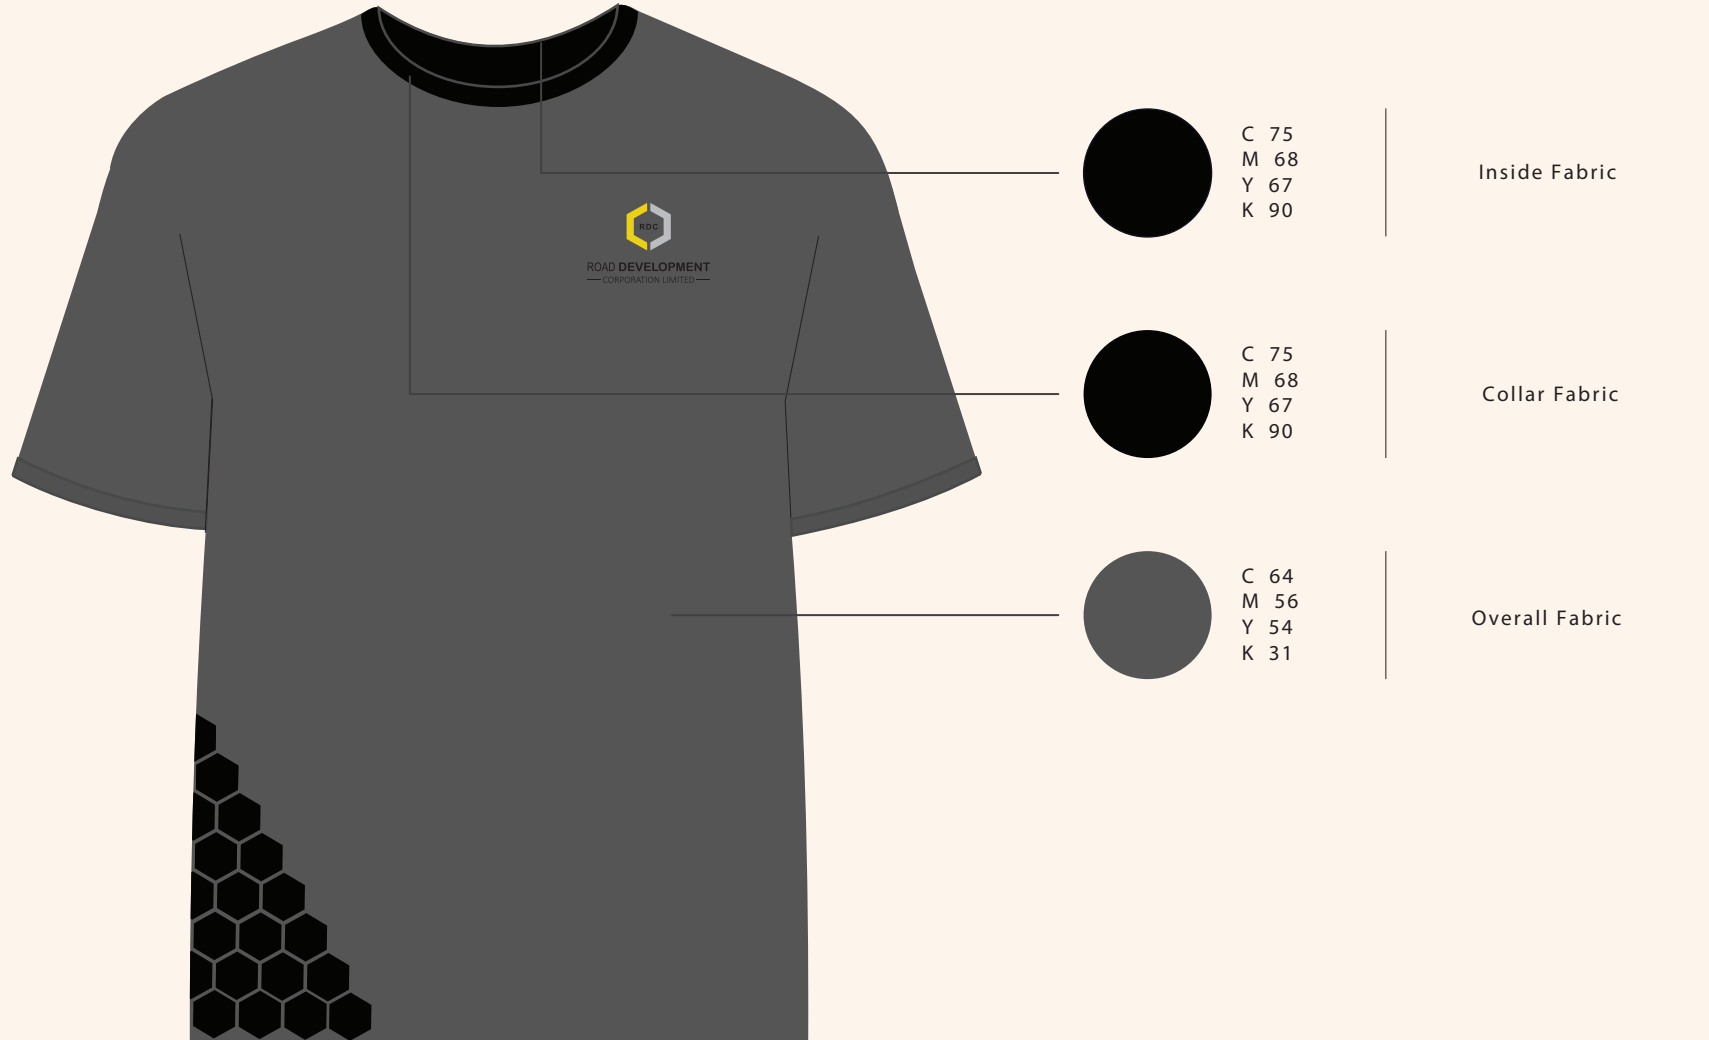

C 64
M 56
Y 54
K 31

Overall Fabric

RDC SHORT SLEEVE COLLAR TSHIRT DESIGN
Front

IMPORTANT MEASUREMENTS

#TeamRDC
12.5cm

RDC SHORT SLEEVE COLLAR TSHIRT DESIGN
Front

IMPORTANT MEASUREMENTS

RDC SHORT SLEEVE COLLAR TSHIRT DESIGN
Back