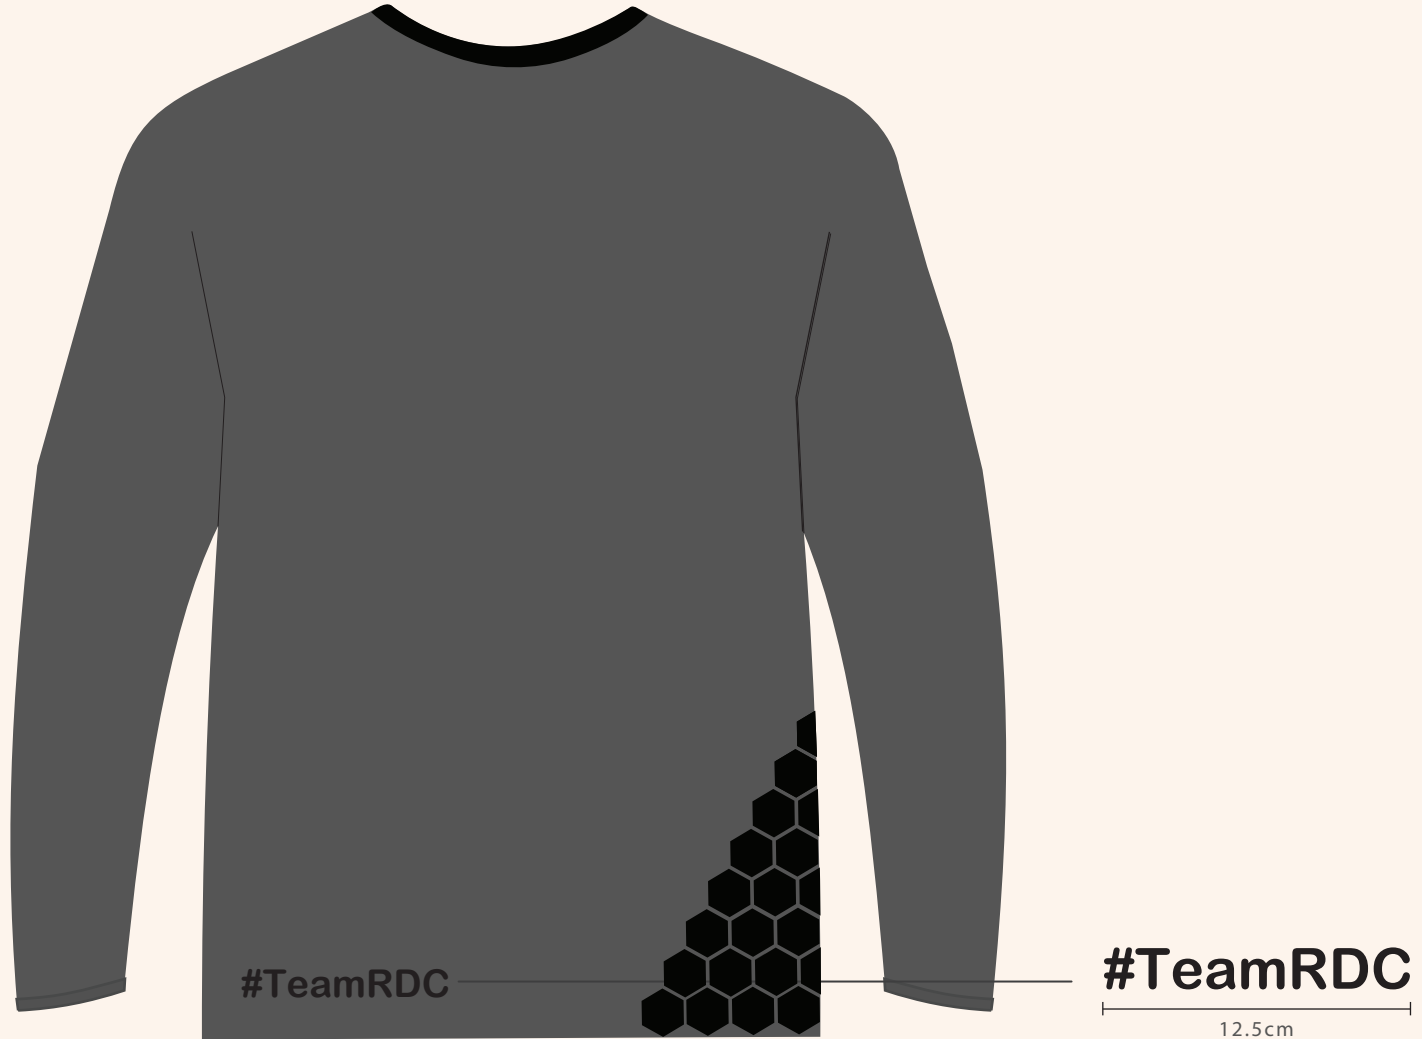

Overall Fabric

RDC LONG SLEEVE COLLAR TSHIRT DESIGN
Back

IMPORTANT MEASUREMENTS

C 75
M 68
Y 67
K 90

Collar Fabric

C 64
M 56
Y 54
K 31

Overall Fabric

RDC LONG SLEEVE TSHIRT DESIGN
Front

IMPORTANT MEASUREMENTS

RDC LONG SLEEVE TSHIRT DESIGN
Front

IMPORTANT MEASUREMENTS

C 75
M 68
Y 67
K 90

Inside Fabric

C 75
M 68
Y 67
K 90

Collar Fabric

C 64
M 56
Y 54
K 31

Overall Fabric

RDC LONG SLEEVE TSHIRT DESIGN
Back

IMPORTANT MEASUREMENTS

C 75
M 68
Y 67
K 90

Collar Fabric

C 64
M 56
Y 54
K 31

Overall Fabric

RDC LONG SLEEVE TSHIRT DESIGN
Front