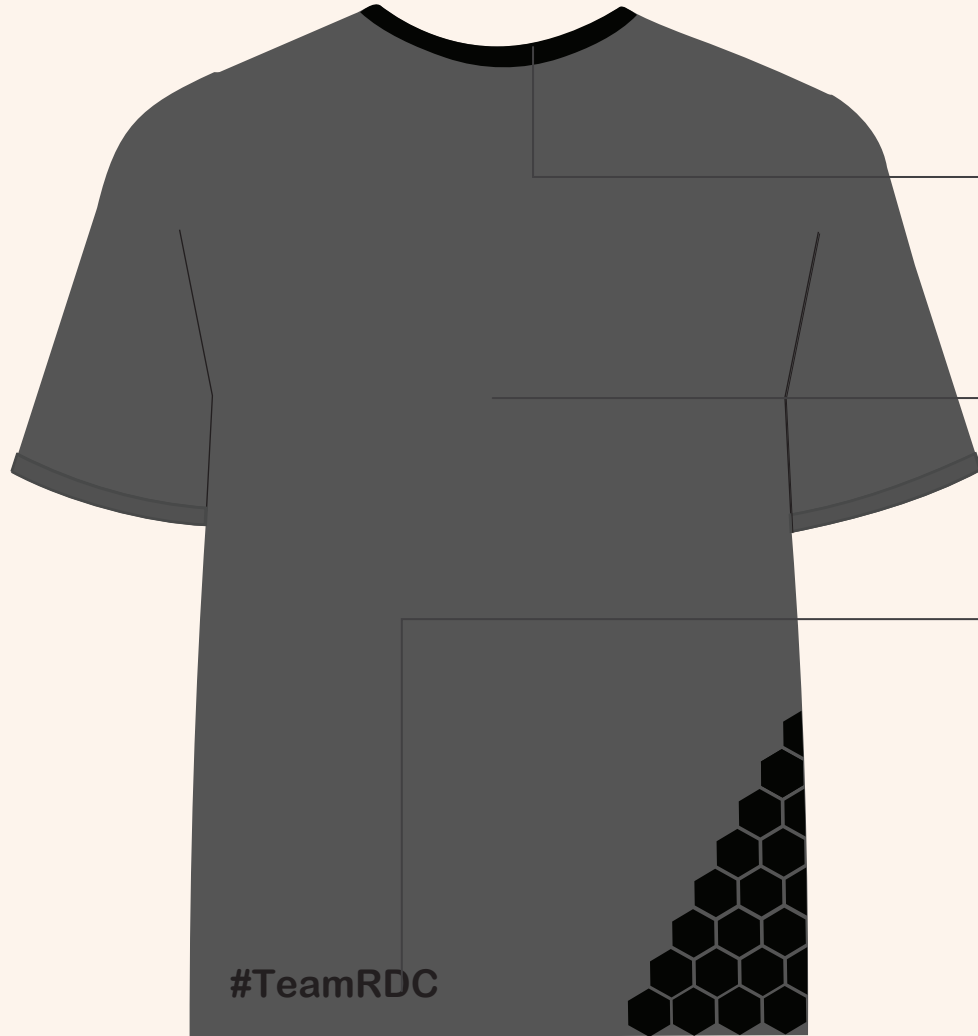

RDC SHORT SLEEVE COLLAR TSHIRT DESIGN
Back

IMPORTANT MEASUREMENTS

C 75
M 68
Y 67
K 90

Collar Fabric

C 64
M 56
Y 54
K 31

Overall Fabric

C 75
M 68
Y 67
K 90

TeamRDC