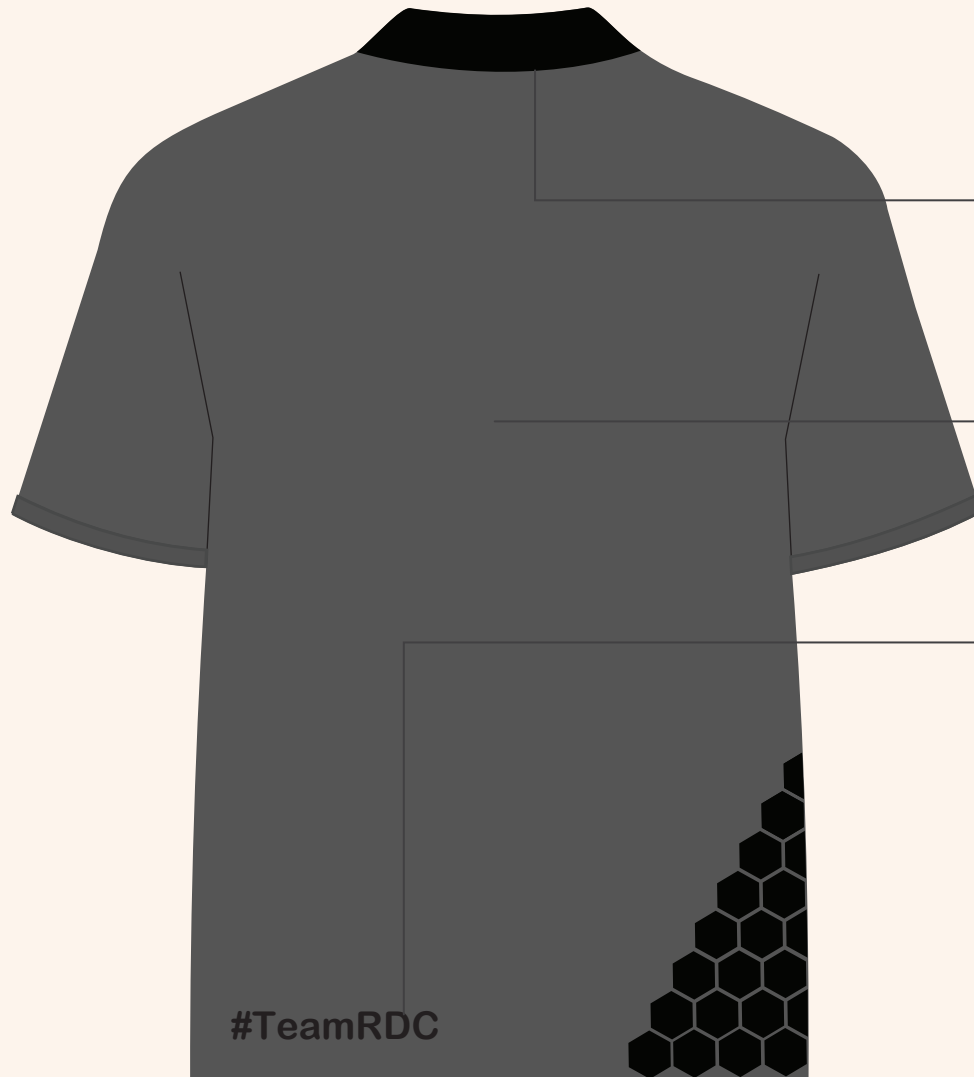

DESIGN: -

DETAIL	
Collared	Short Sleeve
	Long Sleeve
Round-neck	Short Sleeve
	Long Sleeve
Round-neck	Long Sleeve

** Specification Attached

RDC SHORT SLEEVE COLLAR TSHIRT DESIGN
Front

IMPORTANT MEASUREMENTS

#TeamRDC

#TeamRDC

12.5cm

RDC SHORT SLEEVE COLLAR TSHIRT DESIGN
Front

IMPORTANT MEASUREMENTS

C 75
M 68
Y 67
K 90

Inside Fabric

C 75
M 68
Y 67
K 90

Button

C 75
M 68
Y 67
K 90

Collar Fabric

C 64
M 56
Y 54
K 31

Overall Fabric

RDC LONG SLEEVE COLLAR TSHIRT DESIGN
Front

IMPORTANT MEASUREMENTS

RDC SHORT SLEEVE COLLAR TSHIRT DESIGN
Back

IMPORTANT MEASUREMENTS

C 75
M 68
Y 67
K 90

Collar Fabric

C 64
M 56
Y 54
K 31

Overall Fabric

C 75
M 68
Y 67
K 90

TeamRDC

RDC LONG SLEEVE COLLAR TSHIRT DESIGN
Front