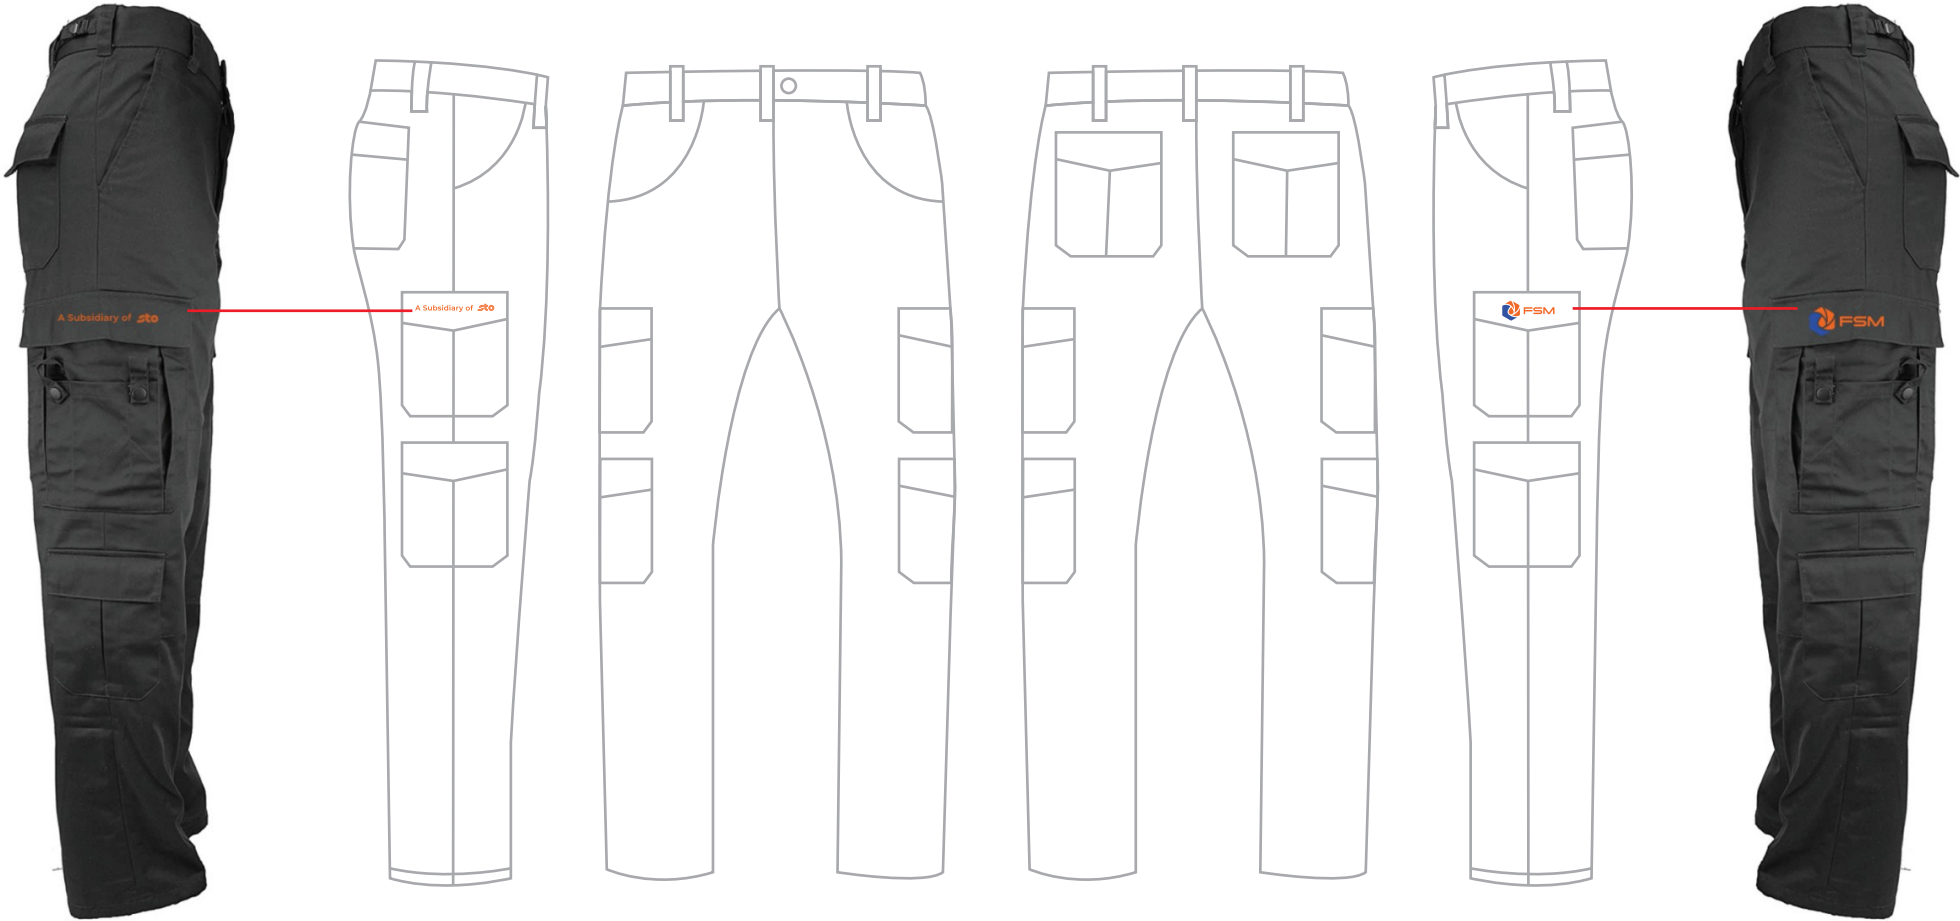

FSM CARGO PANTS DESIGN

For Cargo Pants (Knee Length)