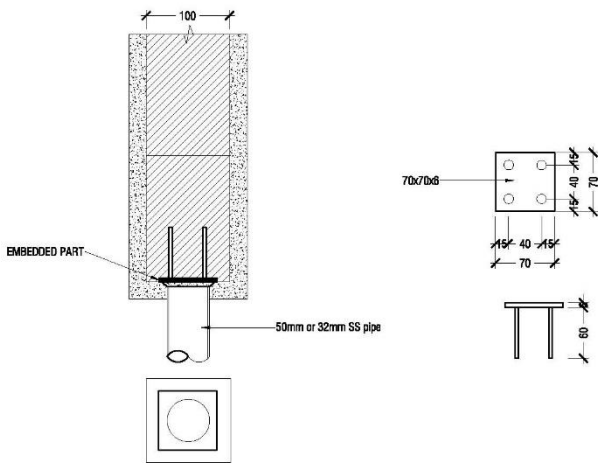

2. ޤަޔްދުމުގެ 3 (ޤަޔްދުމުގެ ޖަދުވަލު)

BALCONY FRONT VIEW
SCALE = 1:20

BALCONY RAILING TO WALL CONNECTION - DETAIL B
SCALE = 1:6

BALCONY SIDE VIEW
SCALE = 1:20

BALCONY RAILING TO FLOOR - DETAIL A
SCALE = 1:10