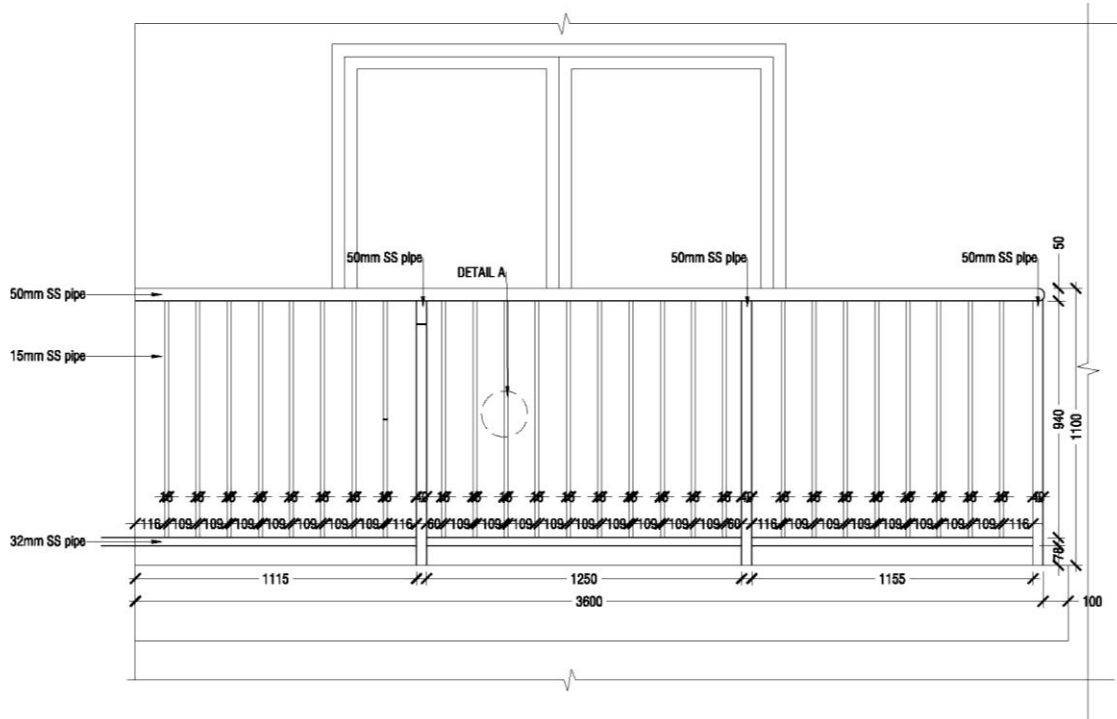

2. ޤަޔްދުމުގެ 3 (ޤަޔްދުމުގެ ޖަދުވަލު)

BALCONY FRONT VIEW
SCALE = 1:20

BALCONY RAILING TO WALL CONNECTION - DETAIL B
SCALE = 1:6

BALCONY SIDE VIEW
SCALE = 1:20

BALCONY RAILING TO FLOOR - DETAIL A
SCALE = 1:10