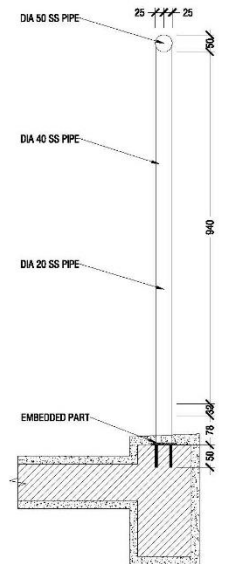

2. ޤަޔްދުމުގެ 3 (ޤަޔްދުމުގެ ޖަދުވަލު)

BALCONY FRONT VIEW
SCALE = 1:20

BALCONY RAILING TO WALL CONNECTION - DETAIL B
SCALE = 1:6

BALCONY SIDE VIEW
SCALE = 1:20

BALCONY RAILING TO FLOOR - DETAIL A
SCALE = 1:10