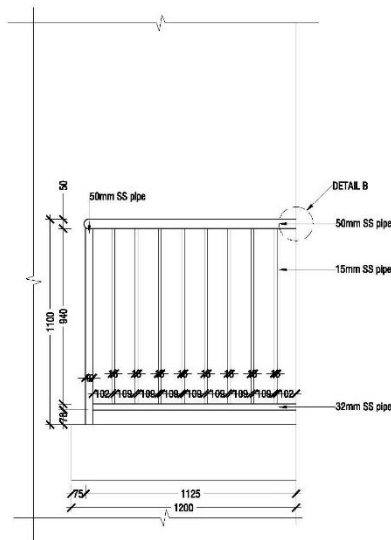

2. ޤަޔްދުމުގެ 3 (ޤަޔްދުމުގެ ޖަދުވަލު)

BALCONY FRONT VIEW
SCALE = 1:20

BALCONY RAILING TO WALL CONNECTION - DETAIL B
SCALE = 1:6

BALCONY SIDE VIEW
SCALE = 1:20

BALCONY RAILING TO FLOOR - DETAIL A
SCALE = 1:10