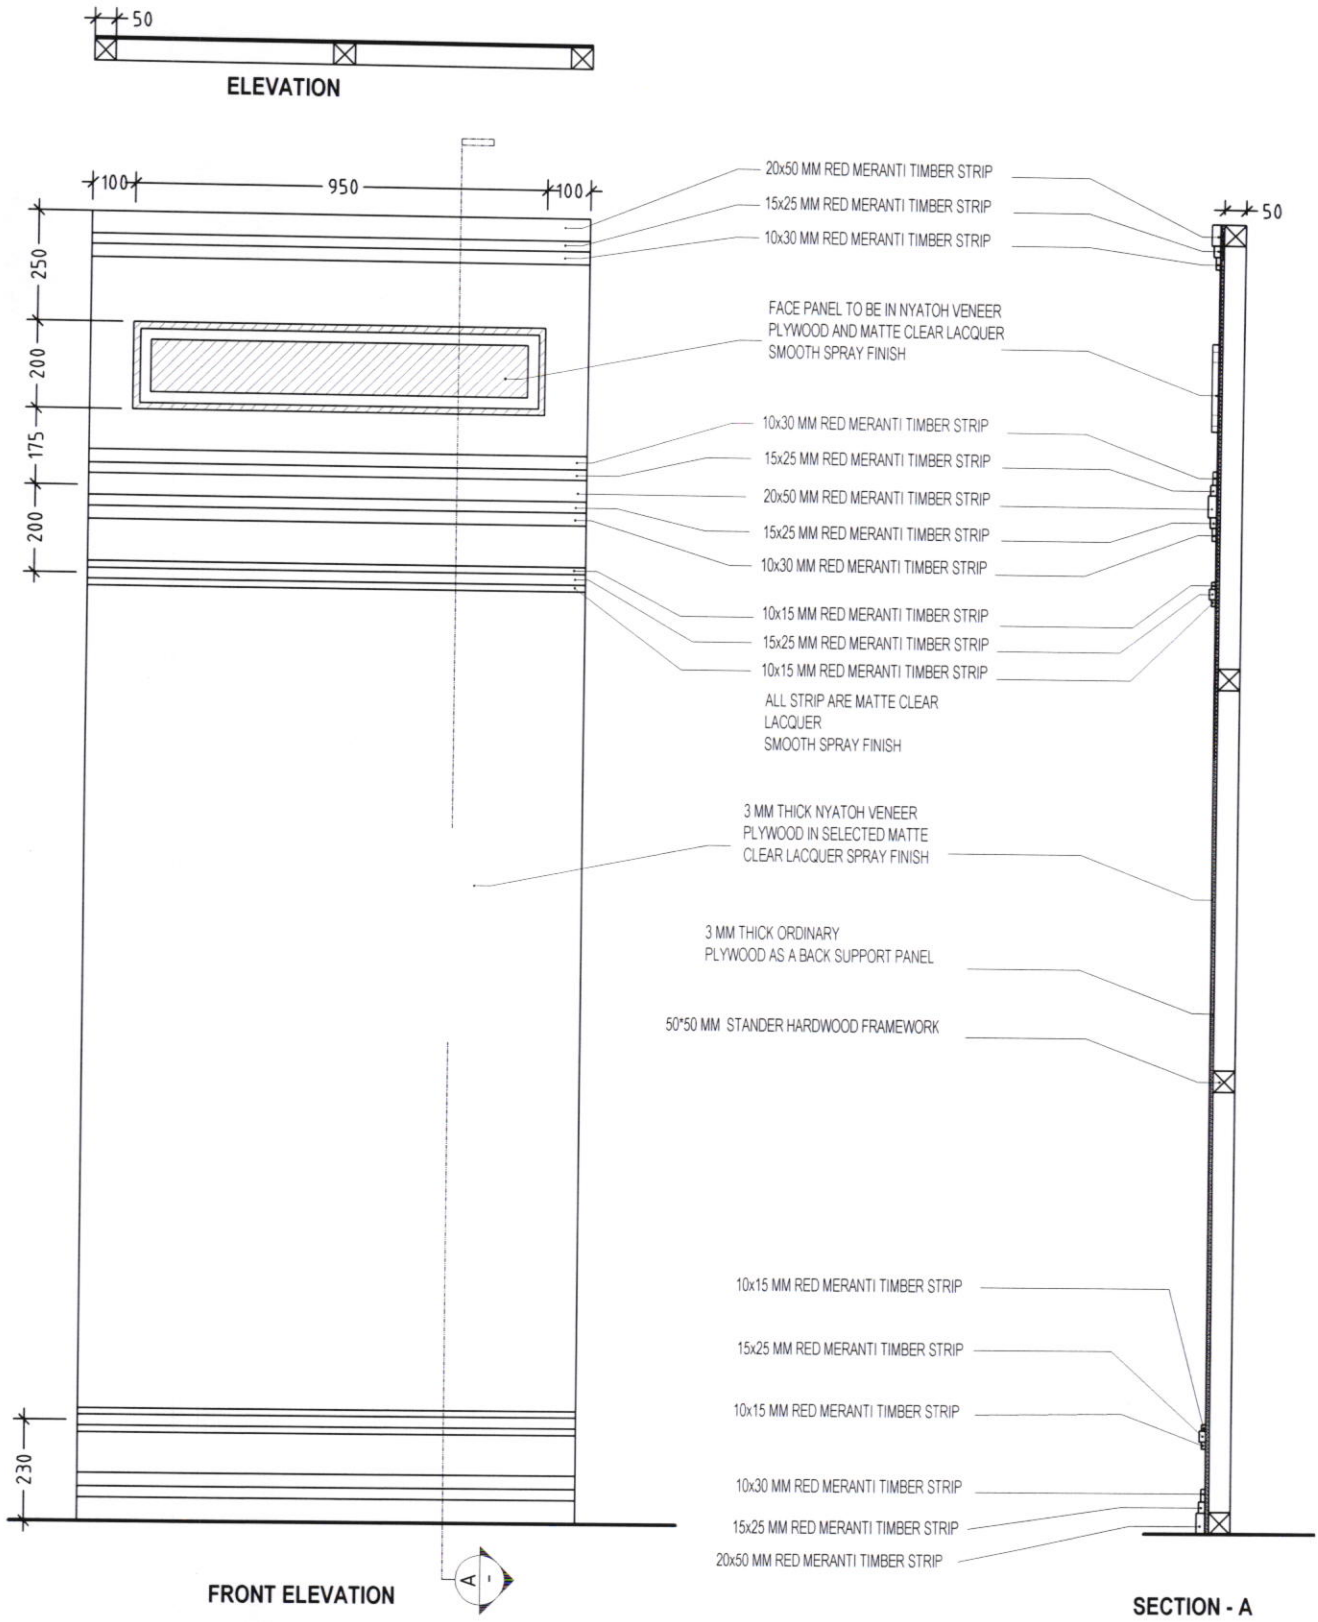

Court Room Stage
V.Felidhoo

AR
2 5

COURT ROOM BACK PANELS DETAILS

SCALE

COURT ROOM BACK PANELS DETAILS

AR
2 5

SCALE