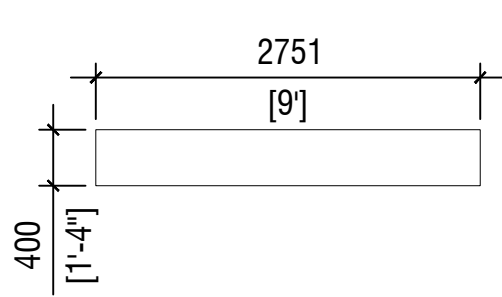

SHELF DETAILS

PLAN VIEW

SCALE - 1:100

25mm Furniture wood
to be approved by MED

ELEVATION

SCALE - 1:100