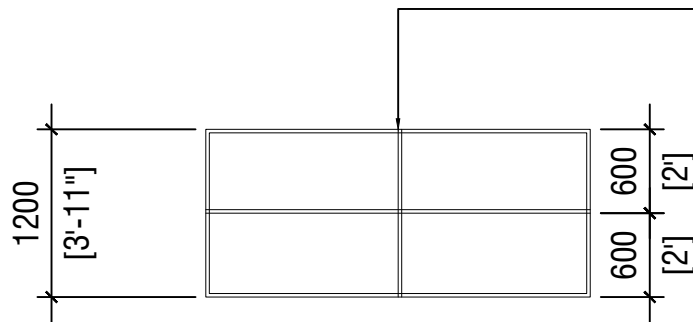

SHELF DETAILS

PLAN VIEW

SCALE - 1:100

25mm Furniture wood
to be approved by MED

ELEVATION

SCALE - 1:100