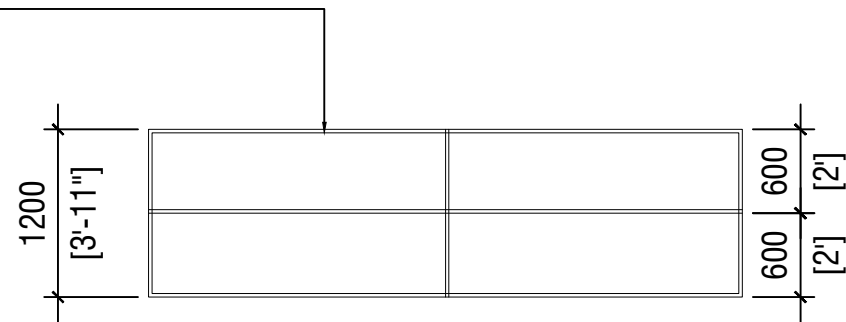

SHELF DETAILS

PLAN VIEW

SCALE - 1:100

25mm Furniture wood
to be approved by MED

ELEVATION

SCALE - 1:100