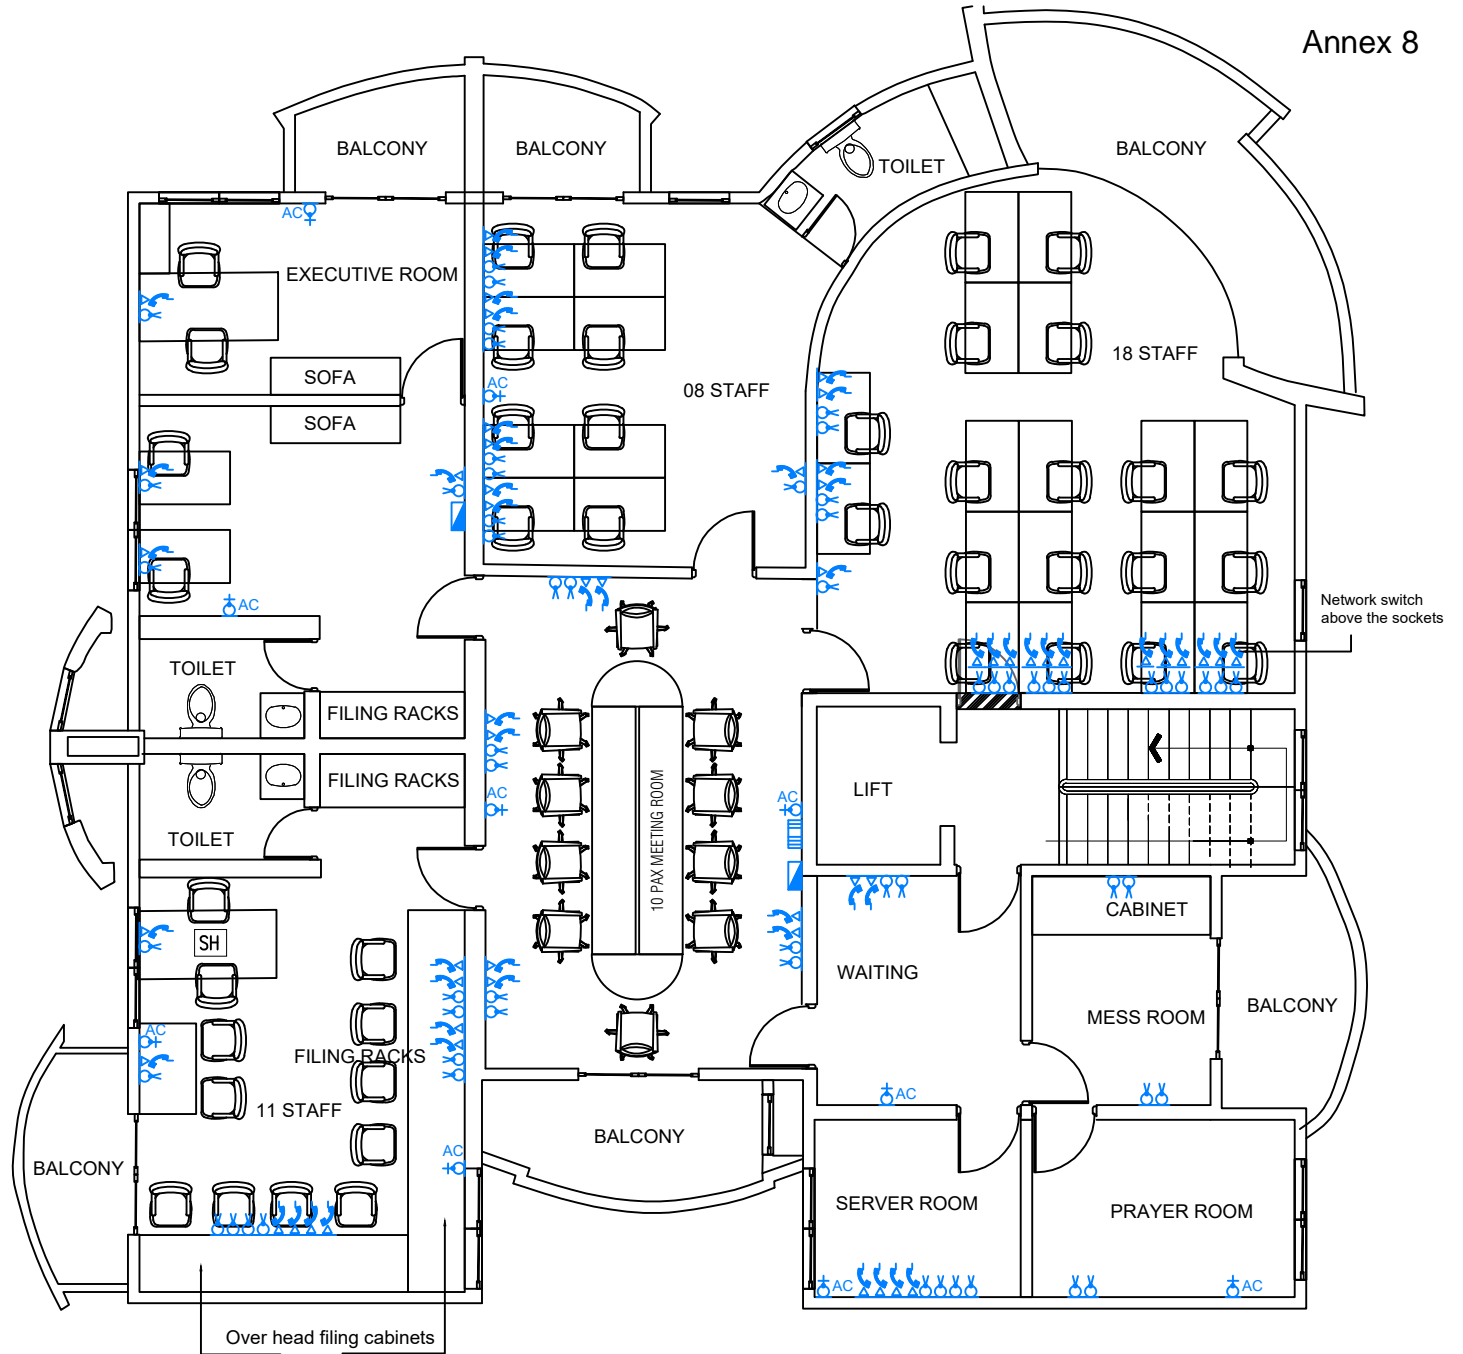

- ELECTRICAL LEGEND**
-  CEILING MOUNT LIGHT
  -  WEATHER PROOF CEILING MOUNT LIGHT
  -  WALL MOUNT LIGHT
  -  WEATHER PROOF WALL MOUNT LIGHT
  -  TWO GANG SWITCH 1.2MH
  -  THREE GANG SWITCH 1.2MH
  -  THREE GANG SWITCH 1.2MH
  -  ONE WAY SWITCH 1.2MH
  -  NETWORK SOCKET
  -  WALL SOCKET OUTLET (SGL GNG 13A)
  -  WALL SOCKET OUTLET (DBL GNG 13A)
  -  WALL SOCKET OUTLET (SERVICE 15A)
  -  TV OUTLET
  -  NETWORK SWITCH 18 PORTS
  -  D-BOARD
  -  EMERGENCY LIGHT WITH WALL SOCKET 13A SGL GANG(2400MM H)

**ELECTRICAL LAYOUT**  
SCALE - 1:100