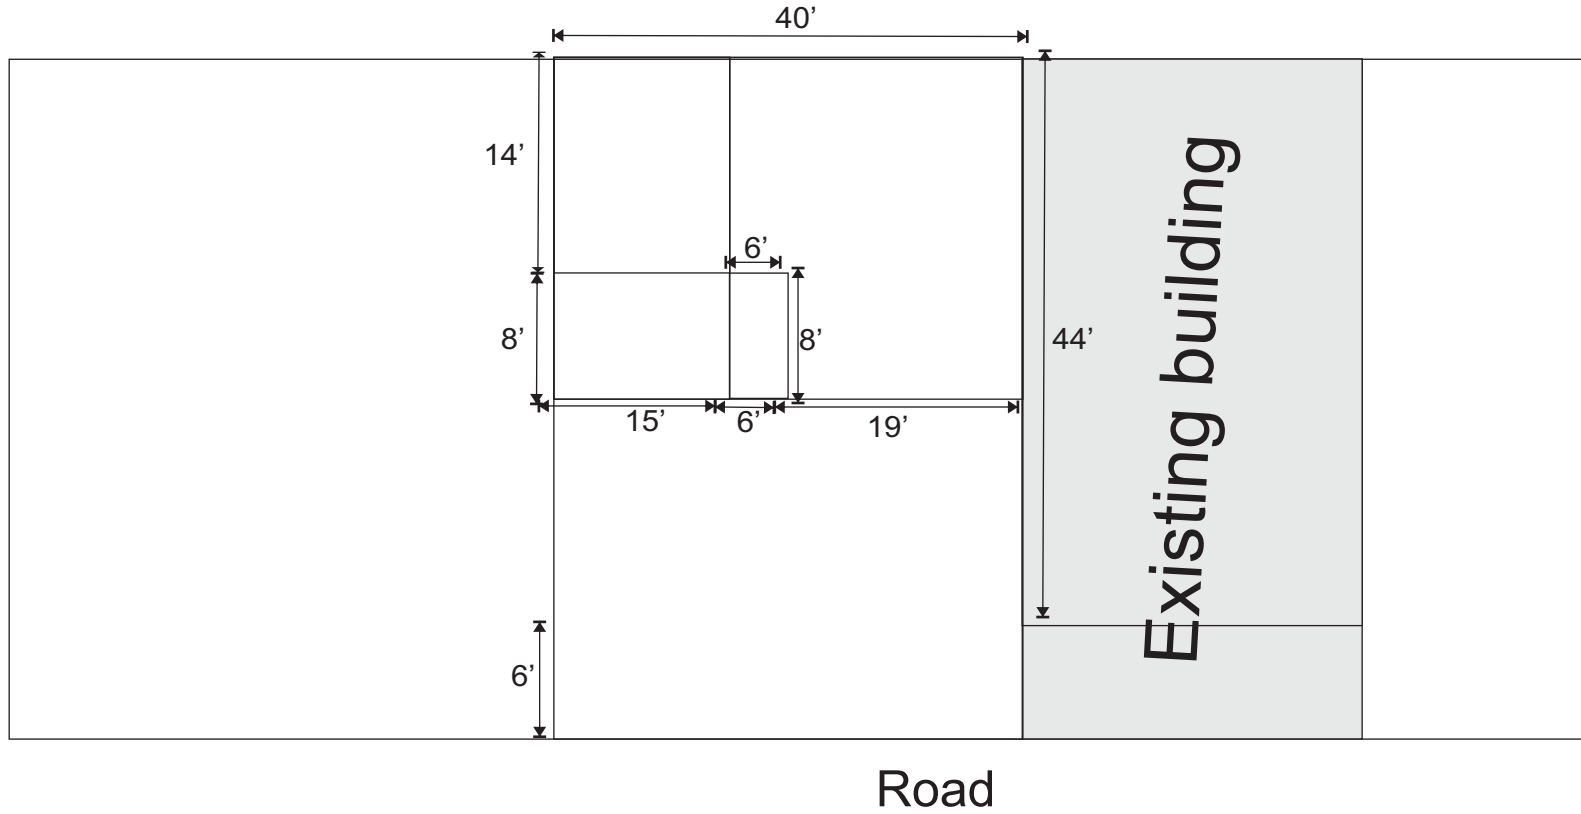

Site plan

Electrical plan

- 5x 13A Double socket
- 1x 15A socket
- 5x 2 gang switch
- 1x 3 gang switch
- 1x Fan dimmer switch

Side view

front view