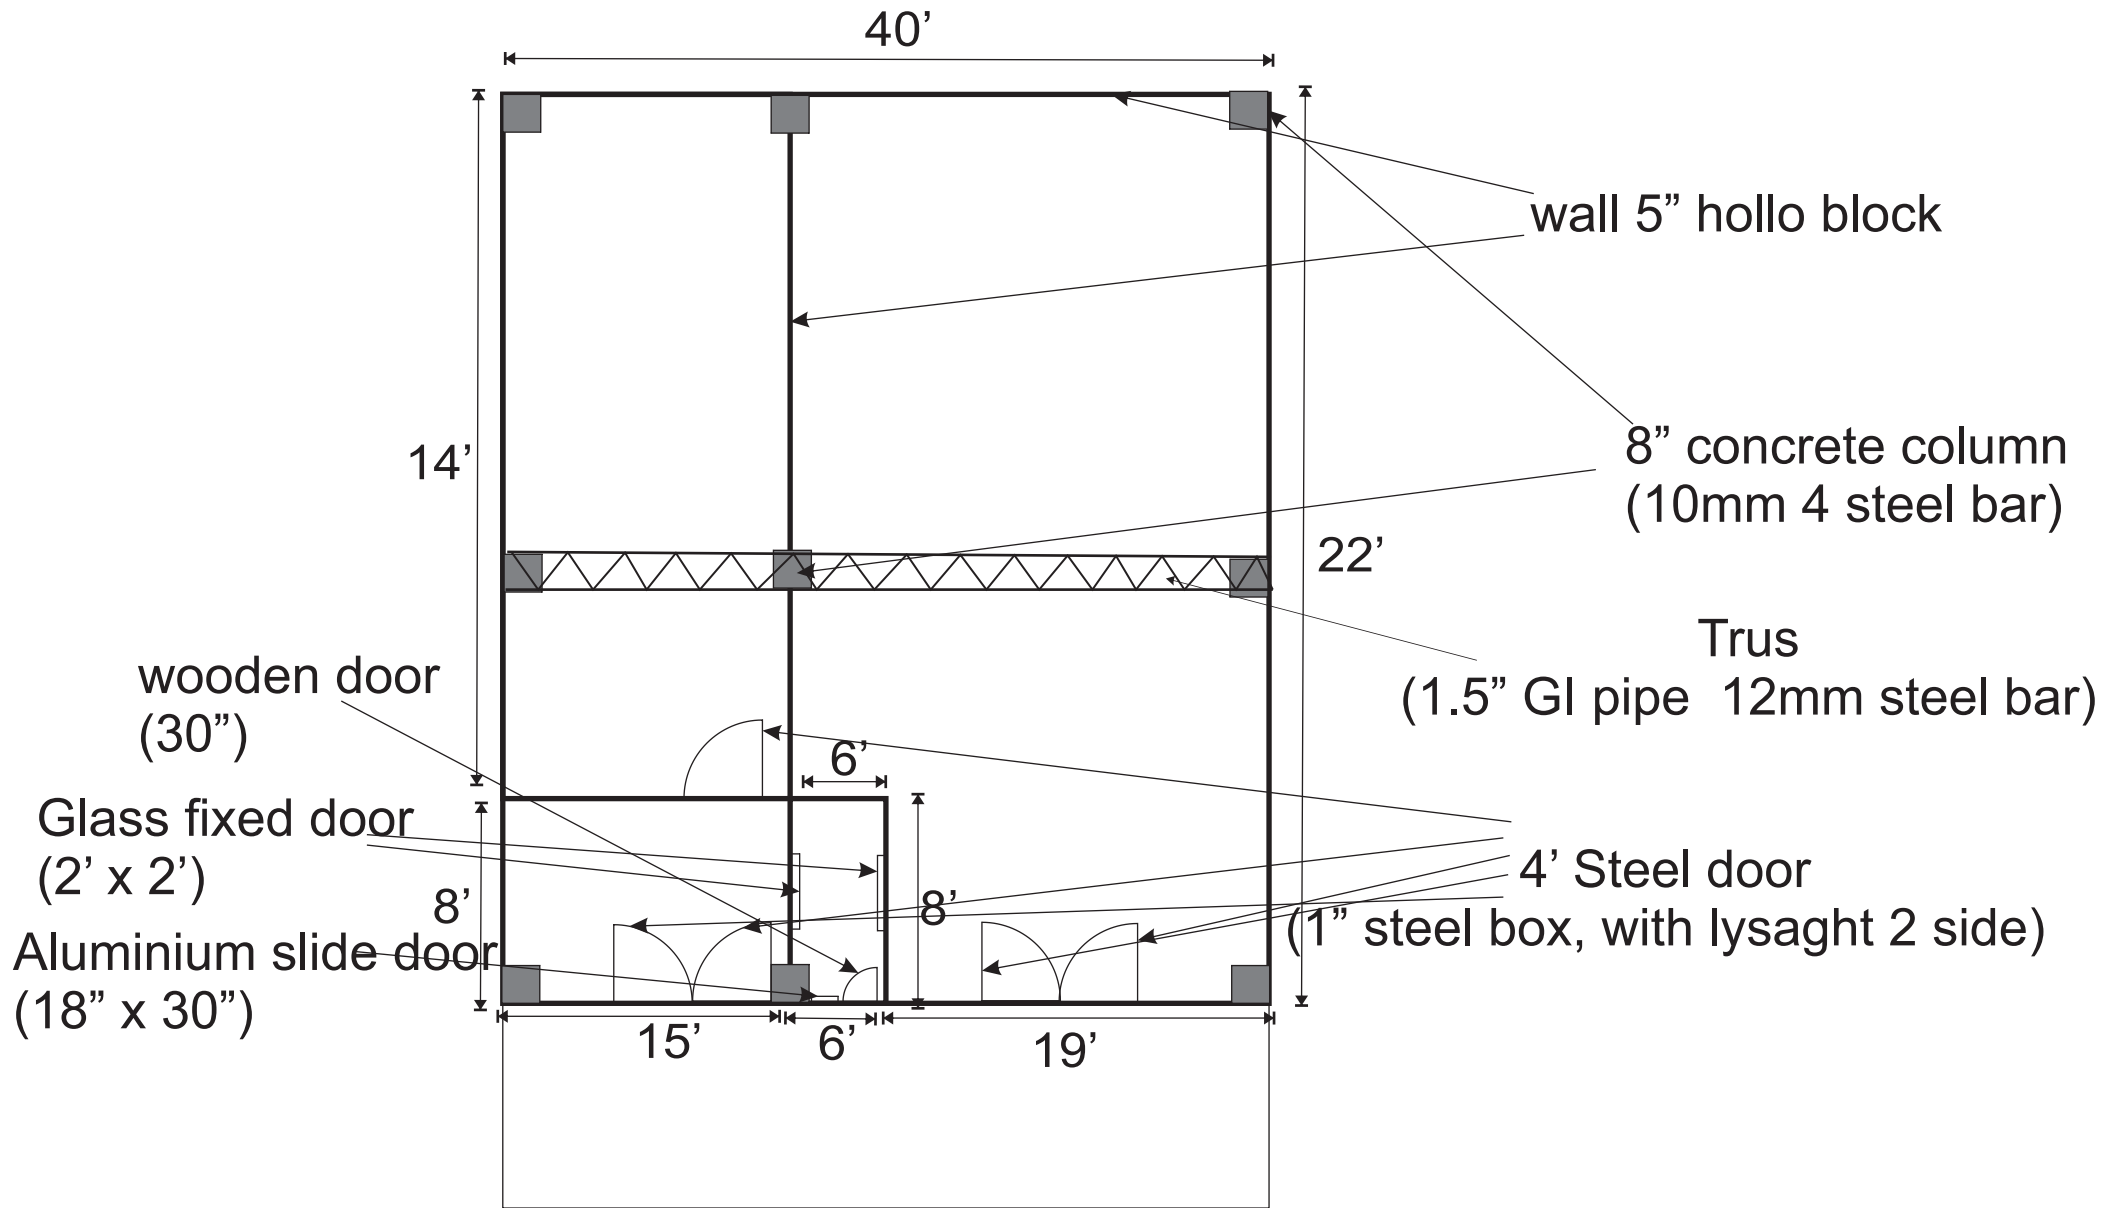

Site plan

Electrical plan

- 5x 13A Double socket
- 1x 15A socket
- 5x 2 gang switch
- 1x 3 gang switch
- 1x Fan dimmer switch

Side view

front view