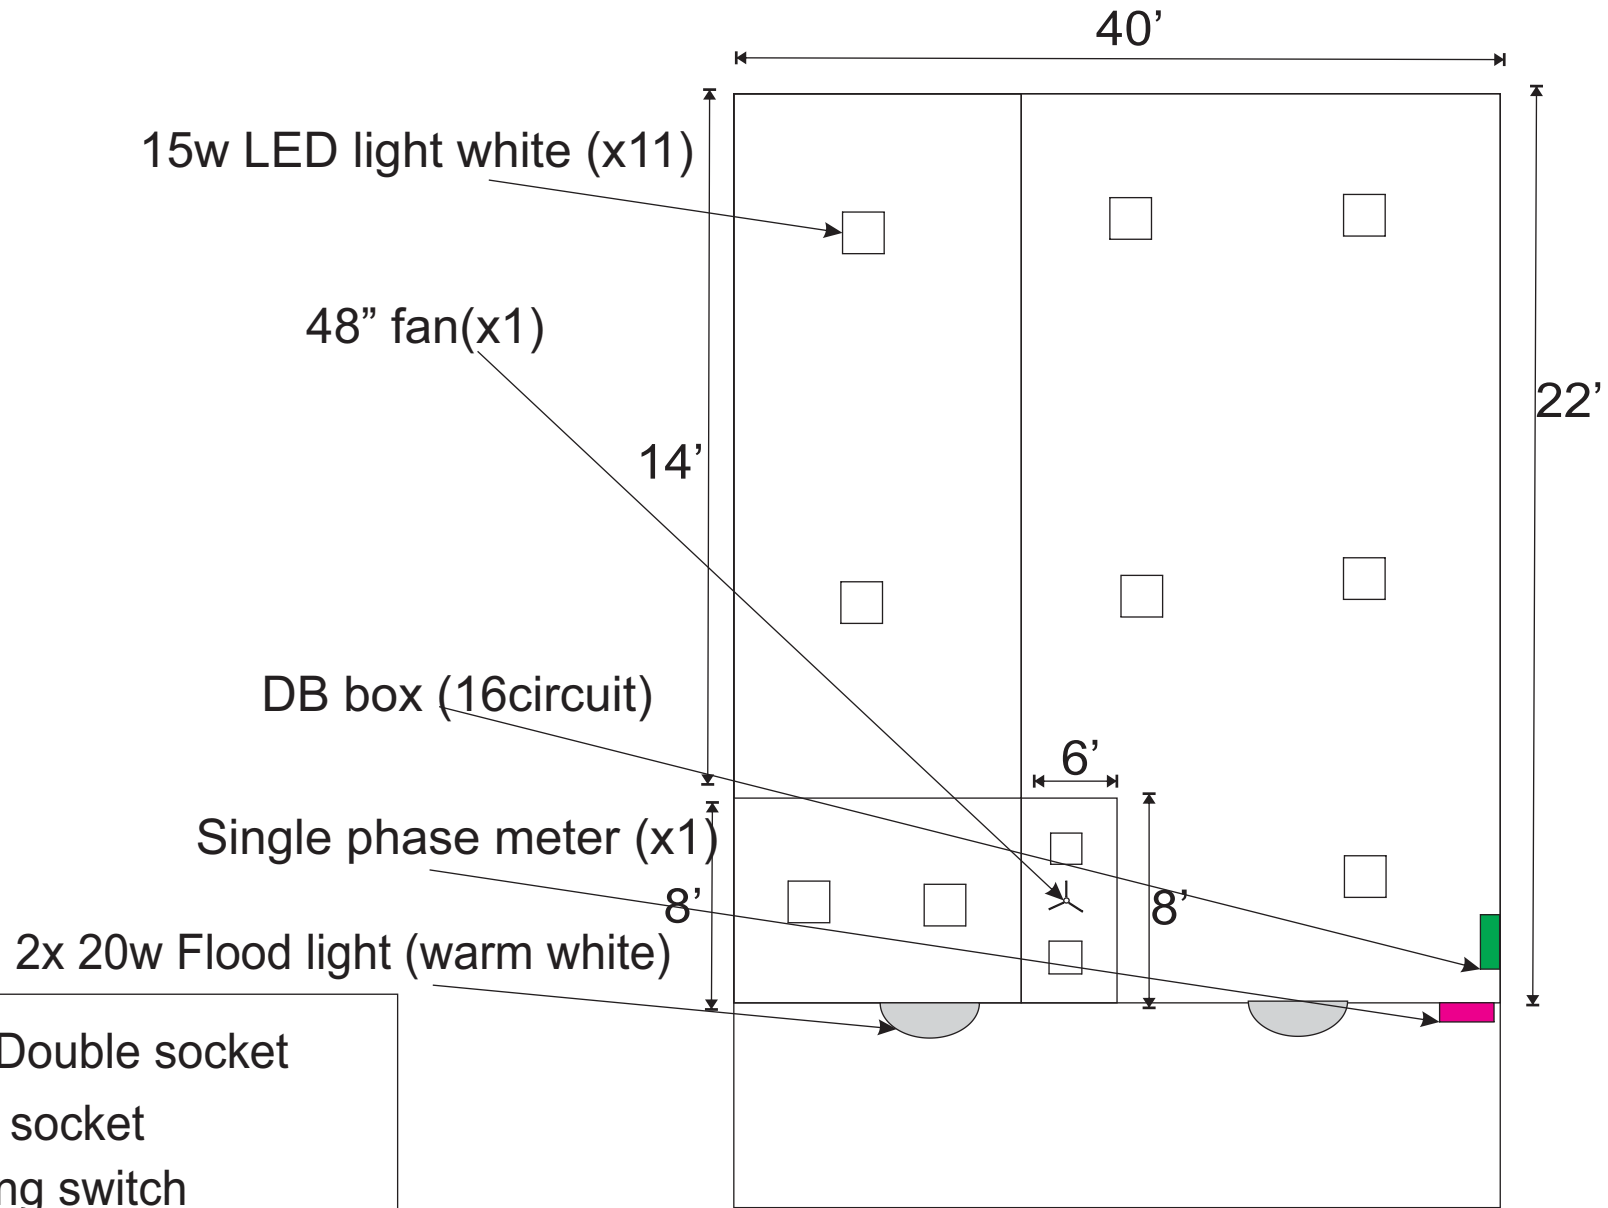

Site plan

Electrical plan

- 5x 13A Double socket
- 1x 15A socket
- 5x 2 gang switch
- 1x 3 gang switch
- 1x Fan dimmer switch

Side view

front view