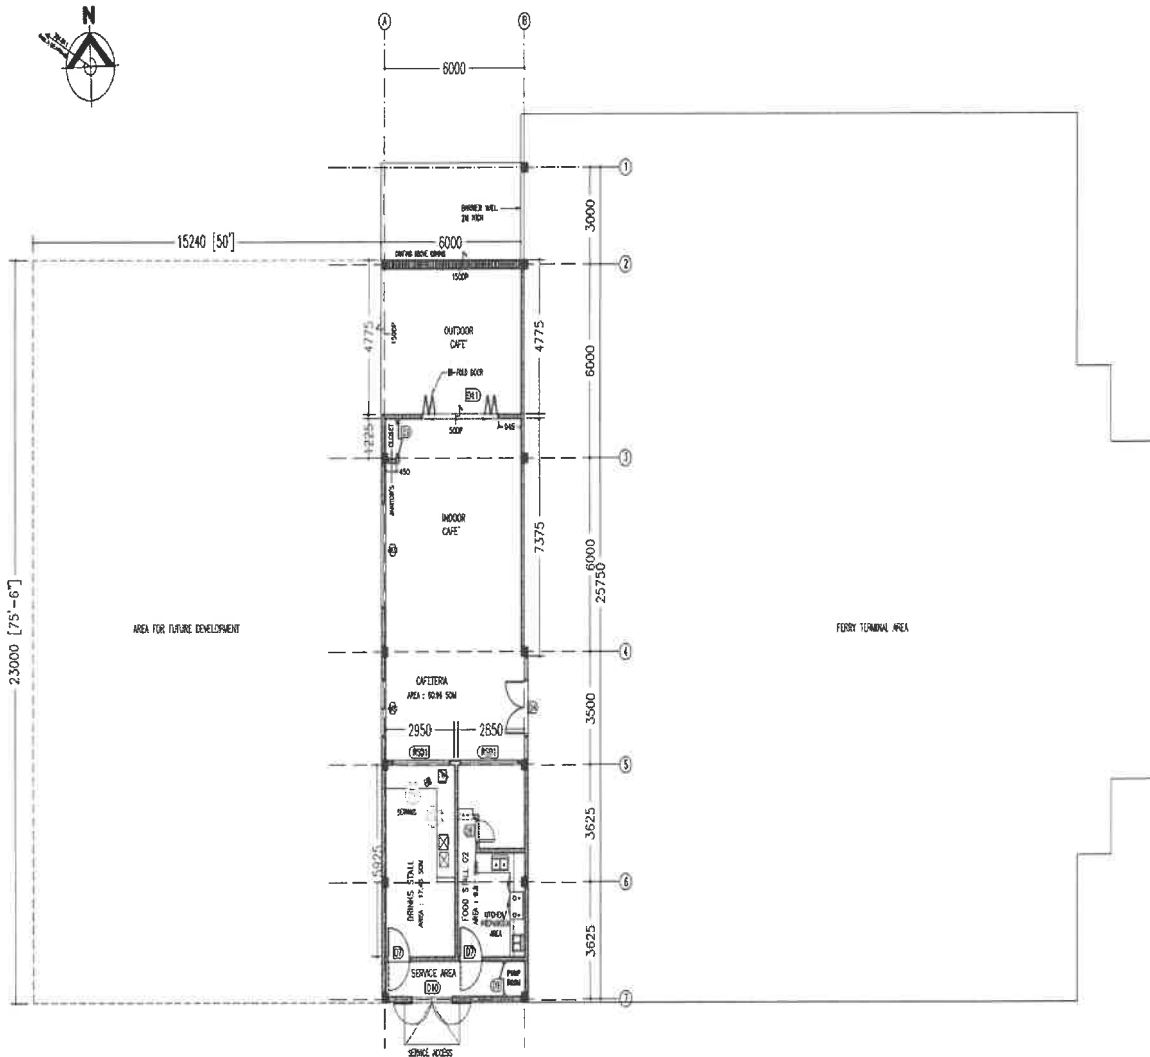

1

FERRY TERMINAL CAFETERIA (As-built drawing)
SCALE: 1:100

سبوت: 7 5 7