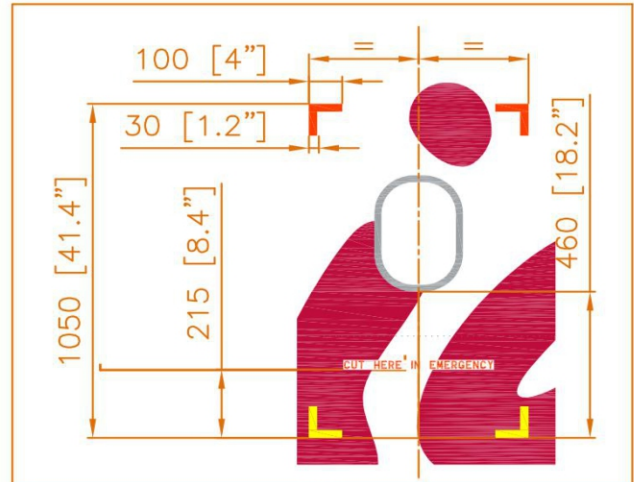

Rev.	Revision notes	Date	Drawn	Check
00	Initial Release	13/08/2012	F.Couchouron	O.Jan

NOTES :
 ALL DIMENSIONS IN MM
 TOLERANCES : ±5MM
 DIMENSIONS ARE GIVEN FOR GUIDANCE TO HELP TRACING A SMOOTH CURVE. NECESSARY ADAPTATION ON SHAPE AND DIMENSIONS IS REQUIRED.
 EXCEPT WHILE SPECIFIED, ALL DIMENSIONS ARE DEVELOPPED DIMENSIONS

PAX DOORS AND EMERGENCY EXITS SURROUNDED BY A 51MM WIDE STRIPE PAINTED ON DOORS
 - IN GREY BACK 707 IN THE WHITE AREA
 - IN WHITE BAC 7067 IN THE BLUE AND RED AREAS

PAINT TABLE

Ref.	COLOR	P/N / AKZO	VIEW	Ref.	COLOR	P/N / AKZO	VIEW
1	WHITE BAC7067	AVIOX-022865		8	BLUE PANTONE 295C	AVIOX-067561	
2	GREY BAC 707	AVIOX-054569		9	BLUE PANTONE 2945C	AVIOX-702226	
3	BLACK BAC 701	AVIOX-000744		10	BLUE PANTONE 2935C	AVIOX-703021	
4	RED PANTONE 193C	AVIOX-069956		11	PANTONE PROCESS BLUE	AVIOX-058185	
5	GREEN PANTONE 348C	AVIOX-063666		12	BLUE PANTONE 2995C	AVIOX-069508	
6	BLUE PANTONE 293C	AVIOX-063225		13	BLUE PANTONE 2905C	AVIOX-702702	
7	BLUE PANTONE 325C	AVIOX-703809		14	BLUE PANTONE 298C	AVIOX-066991	

Convention:	AIRCRAFT TYPE: A320-214	EFFECTIVITY: REFER TO SB LIV-00200-SB	CUSTOMER / AIRLINE: AIRBUS	Size: A3
-------------	-------------------------	---------------------------------------	----------------------------	----------