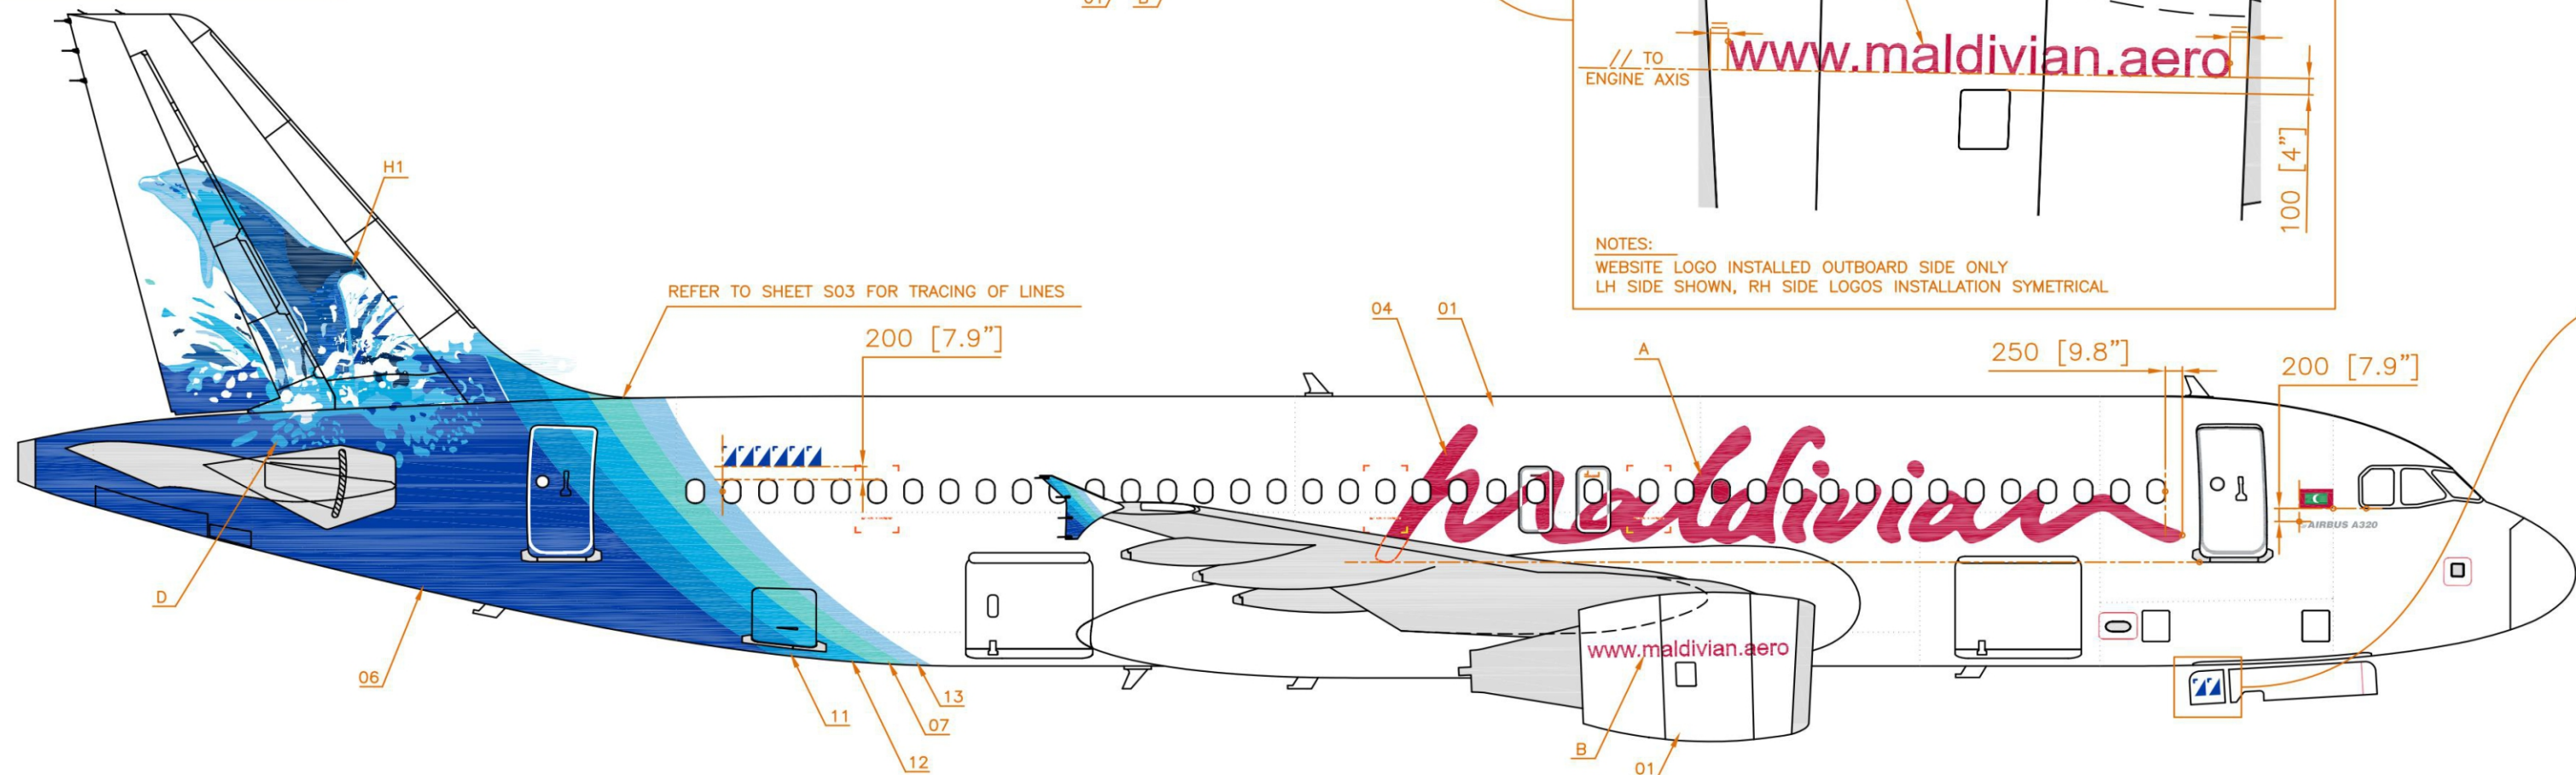

Rev.	Revision notes	Date	Drawn	Check
00	Initial Release	13/08/2012	F.Couchouron	O.Jan

NOTES :
 ALL DIMENSIONS IN MM
 TOLERANCES : ±5MM
 DIMENSIONS ARE GIVEN FOR GUIDANCE TO HELP TRACING A SMOOTH CURVE. NECESSARY ADAPTATION ON SHAPE AND DIMENSIONS IS REQUIRED.
 EXCEPT WHILE SPECIFIED, ALL DIMENSIONS ARE DEVELOPPED DIMENSIONS

PAX DOORS AND EMERGENCY EXITS SURROUNDED BY A 51MM WIDE STRIPE PAINTED ON DOORS
 - IN GREY BACK 707 IN THE WHITE AREA
 - IN WHITE BAC 7067 IN THE BLUE AND RED AREAS

PAINT TABLE

Ref.	COLOR	P/N / AKZO	VIEW	Ref.	COLOR	P/N / AKZO	VIEW
1	WHITE BAC7067	AVIOX-022865		8	BLUE PANTONE 295C	AVIOX-067561	
2	GREY BAC 707	AVIOX-054569		9	BLUE PANTONE 2945C	AVIOX-702226	
3	BLACK BAC 701	AVIOX-000744		10	BLUE PANTONE 2935C	AVIOX-703021	
4	RED PANTONE 193C	AVIOX-069956		11	PANTONE PROCESS BLUE	AVIOX-058185	
5	GREEN PANTONE 348C	AVIOX-063666		12	BLUE PANTONE 2995C	AVIOX-069508	
6	BLUE PANTONE 293C	AVIOX-063225		13	BLUE PANTONE 2905C	AVIOX-702702	
7	BLUE PANTONE 325C	AVIOX-703809		14	BLUE PANTONE 298C	AVIOX-066991	

Convention:	AIRCRAFT TYPE: A320-214	EFFECTIVITY: REFER TO SB LIV-00200-SB	CUSTOMER / AIRLINE: AIRBUS	Size: A3
-------------	-------------------------	---------------------------------------	----------------------------	----------