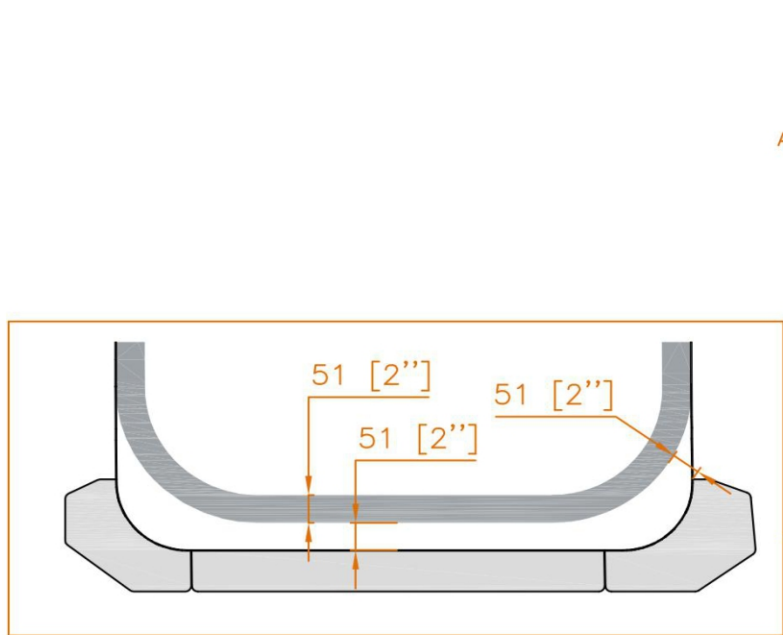

Rev.	Revision notes	Date	Drawn	Check
00	Initial Release	13/08/2012	F.Couchouron	O.Jan

NOTES :
 ALL DIMENSIONS IN MM
 TOLERANCES : ±5MM
 DIMENSIONS ARE GIVEN FOR GUIDANCE TO HELP TRACING A SMOOTH CURVE. NECESSARY ADAPTATION ON SHAPE AND DIMENSIONS IS REQUIRED.
 EXCEPT WHILE SPECIFIED, ALL DIMENSIONS ARE DEVELOPPED DIMENSIONS

PAX DOORS AND EMERGENCY EXITS SURROUNDED BY A 51MM WIDE STRIPE PAINTED ON DOORS
 - IN GREY BACK 707 IN THE WHITE AREA
 - IN WHITE BAC 7067 IN THE BLUE AND RED AREAS

PAINT TABLE

Ref.	COLOR	P/N / AKZO	VIEW	Ref.	COLOR	P/N / AKZO	VIEW
1	WHITE BAC7067	AVIOX-022865		8	BLUE PANTONE 295C	AVIOX-067561	
2	GREY BAC 707	AVIOX-054569		9	BLUE PANTONE 2945C	AVIOX-702226	
3	BLACK BAC 701	AVIOX-000744		10	BLUE PANTONE 2935C	AVIOX-703021	
4	RED PANTONE 193C	AVIOX-069956		11	PANTONE PROCESS BLUE	AVIOX-058185	
5	GREEN PANTONE 348C	AVIOX-063666		12	BLUE PANTONE 2995C	AVIOX-069508	
6	BLUE PANTONE 293C	AVIOX-063225		13	BLUE PANTONE 2905C	AVIOX-702702	
7	BLUE PANTONE 325C	AVIOX-703809		14	BLUE PANTONE 298C	AVIOX-066991	

Convention:	AIRCRAFT TYPE: A320-214	EFFECTIVITY: REFER TO SB LIV-00200-SB	CUSTOMER / AIRLINE: AIRBUS	Size: A3
-------------	-------------------------	---------------------------------------	----------------------------	----------