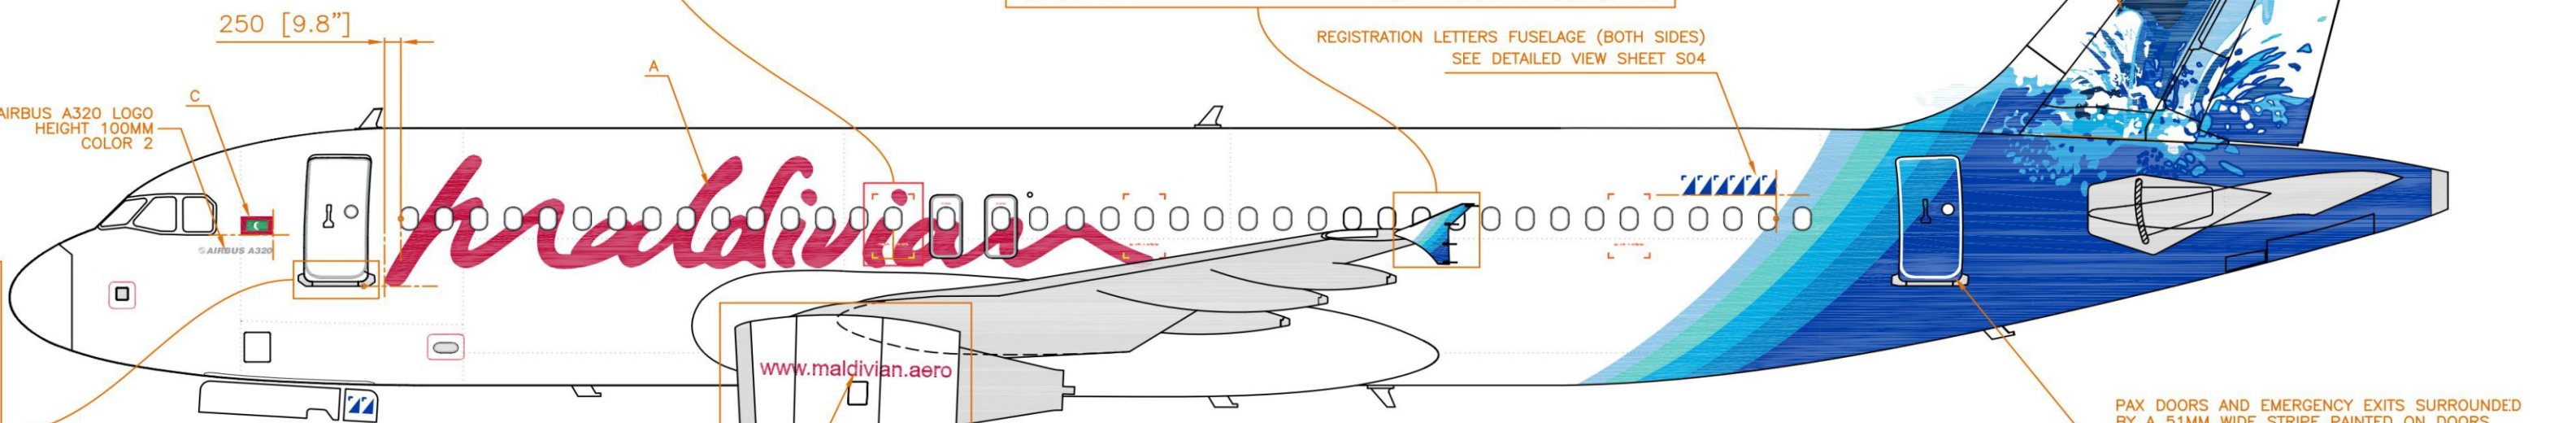

Rev.	Revision notes	Date	Drawn	Check
00	Initial Release	13/08/2012	F.Couchouron	O.Jan

NOTES :
 ALL DIMENSIONS IN MM
 TOLERANCES : ±5MM
 DIMENSIONS ARE GIVEN FOR GUIDANCE TO HELP TRACING A SMOOTH CURVE. NECESSARY ADAPTATION ON SHAPE AND DIMENSIONS IS REQUIRED.
 EXCEPT WHILE SPECIFIED, ALL DIMENSIONS ARE DEVELOPPED DIMENSIONS

PAX DOORS AND EMERGENCY EXITS SURROUNDED BY A 51MM WIDE STRIPE PAINTED ON DOORS
 - IN GREY BACK 707 IN THE WHITE AREA
 - IN WHITE BAC 7067 IN THE BLUE AND RED AREAS

PAINT TABLE

Ref.	COLOR	P/N / AKZO	VIEW	Ref.	COLOR	P/N / AKZO	VIEW
1	WHITE BAC7067	AVIOX-022865		8	BLUE PANTONE 295C	AVIOX-067561	
2	GREY BAC 707	AVIOX-054569		9	BLUE PANTONE 2945C	AVIOX-702226	
3	BLACK BAC 701	AVIOX-000744		10	BLUE PANTONE 2935C	AVIOX-703021	
4	RED PANTONE 193C	AVIOX-069956		11	PANTONE PROCESS BLUE	AVIOX-058185	
5	GREEN PANTONE 348C	AVIOX-063666		12	BLUE PANTONE 2995C	AVIOX-069508	
6	BLUE PANTONE 293C	AVIOX-063225		13	BLUE PANTONE 2905C	AVIOX-702702	
7	BLUE PANTONE 325C	AVIOX-703809		14	BLUE PANTONE 298C	AVIOX-066991	

Convention:	AIRCRAFT TYPE: A320-214	EFFECTIVITY: REFER TO SB LIV-00200-SB	CUSTOMER / AIRLINE: AIRBUS	Size: A3
-------------	-------------------------	---------------------------------------	----------------------------	----------