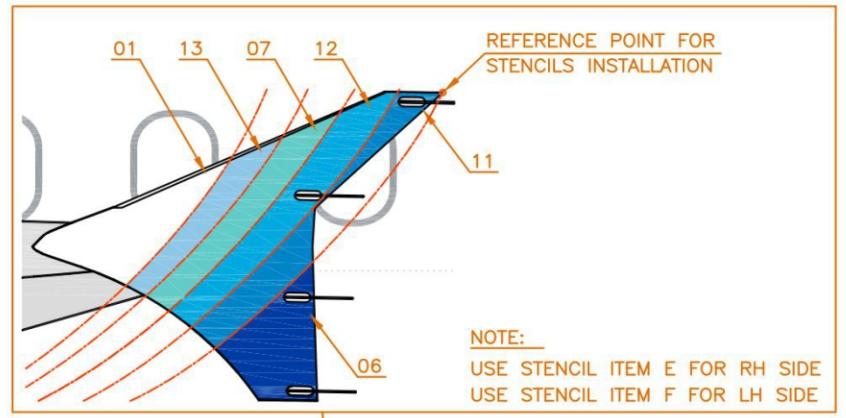

Rev.	Revision notes	Date	Drawn	Check
00	Initial Release	13/08/2012	F.Couchouron	O.Jan

NOTES :
 ALL DIMENSIONS IN MM
 TOLERANCES : ±5MM
 DIMENSIONS ARE GIVEN FOR GUIDANCE TO HELP TRACING A SMOOTH CURVE. NECESSARY ADAPTATION ON SHAPE AND DIMENSIONS IS REQUIRED.
 EXCEPT WHILE SPECIFIED, ALL DIMENSIONS ARE DEVELOPPED DIMENSIONS

PAX DOORS AND EMERGENCY EXITS SURROUNDED BY A 51MM WIDE STRIPE PAINTED ON DOORS
 - IN GREY BACK 707 IN THE WHITE AREA
 - IN WHITE BAC 7067 IN THE BLUE AND RED AREAS

PAINT TABLE

Ref.	COLOR	P/N / AKZO	VIEW	Ref.	COLOR	P/N / AKZO	VIEW
1	WHITE BAC7067	AVIOX-022865		8	BLUE PANTONE 295C	AVIOX-067561	
2	GREY BAC 707	AVIOX-054569		9	BLUE PANTONE 2945C	AVIOX-702226	
3	BLACK BAC 701	AVIOX-000744		10	BLUE PANTONE 2935C	AVIOX-703021	
4	RED PANTONE 193C	AVIOX-069956		11	PANTONE PROCESS BLUE	AVIOX-058185	
5	GREEN PANTONE 348C	AVIOX-063666		12	BLUE PANTONE 2995C	AVIOX-069508	
6	BLUE PANTONE 293C	AVIOX-063225		13	BLUE PANTONE 2905C	AVIOX-702702	
7	BLUE PANTONE 325C	AVIOX-703809		14	BLUE PANTONE 298C	AVIOX-066991	

Convention:	AIRCRAFT TYPE: A320-214	EFFECTIVITY: REFER TO SB LIV-00200-SB	CUSTOMER / AIRLINE: AIRBUS	Size: A3
-------------	-------------------------	---------------------------------------	----------------------------	----------