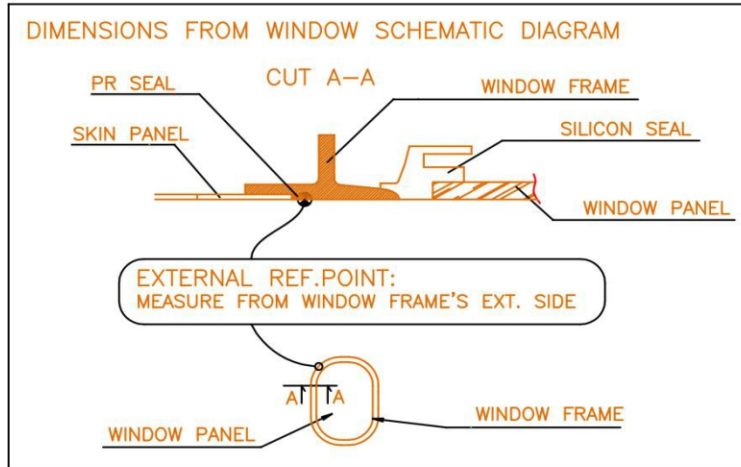

Rev.	Revision notes	Date	Drawn	Check
00	Initial Release	13/08/2012	F.Couchouron	O.Jan

NOTES :
 ALL DIMENSIONS IN MM
 TOLERANCES : ±5MM
 DIMENSIONS ARE GIVEN FOR GUIDANCE TO HELP TRACING A SMOOTH CURVE. NECESSARY ADAPTATION ON SHAPE AND DIMENSIONS IS REQUIRED.
 EXCEPT WHILE SPECIFIED, ALL DIMENSIONS ARE DEVELOPPED DIMENSIONS

PAX DOORS AND EMERGENCY EXITS SURROUNDED BY A 51MM WIDE STRIPE PAINTED ON DOORS
 - IN GREY BACK 707 IN THE WHITE AREA
 - IN WHITE BAC 7067 IN THE BLUE AND RED AREAS

PAINT TABLE

Ref.	COLOR	P/N / AKZO	VIEW	Ref.	COLOR	P/N / AKZO	VIEW
1	WHITE BAC7067	AVIOX-022865		8	BLUE PANTONE 295C	AVIOX-067561	
2	GREY BAC 707	AVIOX-054569		9	BLUE PANTONE 2945C	AVIOX-702226	
3	BLACK BAC 701	AVIOX-000744		10	BLUE PANTONE 2935C	AVIOX-703021	
4	RED PANTONE 193C	AVIOX-069956		11	PANTONE PROCESS BLUE	AVIOX-058185	
5	GREEN PANTONE 348C	AVIOX-063666		12	BLUE PANTONE 2995C	AVIOX-069508	
6	BLUE PANTONE 293C	AVIOX-063225		13	BLUE PANTONE 2905C	AVIOX-702702	
7	BLUE PANTONE 325C	AVIOX-703809		14	BLUE PANTONE 298C	AVIOX-066991	

Convention:	AIRCRAFT TYPE: A320-214	EFFECTIVITY: REFER TO SB LIV-00200-SB	CUSTOMER / AIRLINE: AIRBUS	Size: A3
-------------	-------------------------	---------------------------------------	----------------------------	----------