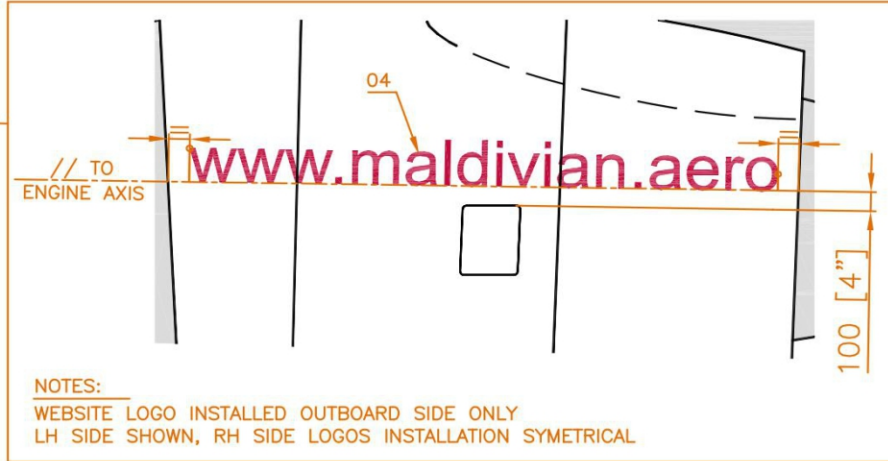

Rev.	Revision notes	Date	Drawn	Check
00	Initial Release	13/08/2012	F.Couchouron	O.Jan

NOTES :
 ALL DIMENSIONS IN MM
 TOLERANCES : ±5MM
 DIMENSIONS ARE GIVEN FOR GUIDANCE TO HELP TRACING A SMOOTH CURVE. NECESSARY ADAPTATION ON SHAPE AND DIMENSIONS IS REQUIRED.
 EXCEPT WHILE SPECIFIED, ALL DIMENSIONS ARE DEVELOPPED DIMENSIONS

PAX DOORS AND EMERGENCY EXITS SURROUNDED BY A 51MM WIDE STRIPE PAINTED ON DOORS
 - IN GREY BACK 707 IN THE WHITE AREA
 - IN WHITE BAC 7067 IN THE BLUE AND RED AREAS

PAINT TABLE

Ref.	COLOR	P/N / AKZO	VIEW	Ref.	COLOR	P/N / AKZO	VIEW
1	WHITE BAC7067	AVIOX-022865		8	BLUE PANTONE 295C	AVIOX-067561	
2	GREY BAC 707	AVIOX-054569		9	BLUE PANTONE 2945C	AVIOX-702226	
3	BLACK BAC 701	AVIOX-000744		10	BLUE PANTONE 2935C	AVIOX-703021	
4	RED PANTONE 193C	AVIOX-069956		11	PANTONE PROCESS BLUE	AVIOX-058185	
5	GREEN PANTONE 348C	AVIOX-063666		12	BLUE PANTONE 2995C	AVIOX-069508	
6	BLUE PANTONE 293C	AVIOX-063225		13	BLUE PANTONE 2905C	AVIOX-702702	
7	BLUE PANTONE 325C	AVIOX-703809		14	BLUE PANTONE 298C	AVIOX-066991	

Convention:	AIRCRAFT TYPE: A320-214	EFFECTIVITY: REFER TO SB LIV-00200-SB	CUSTOMER / AIRLINE: AIRBUS	Size: A3
-------------	-------------------------	---------------------------------------	----------------------------	----------