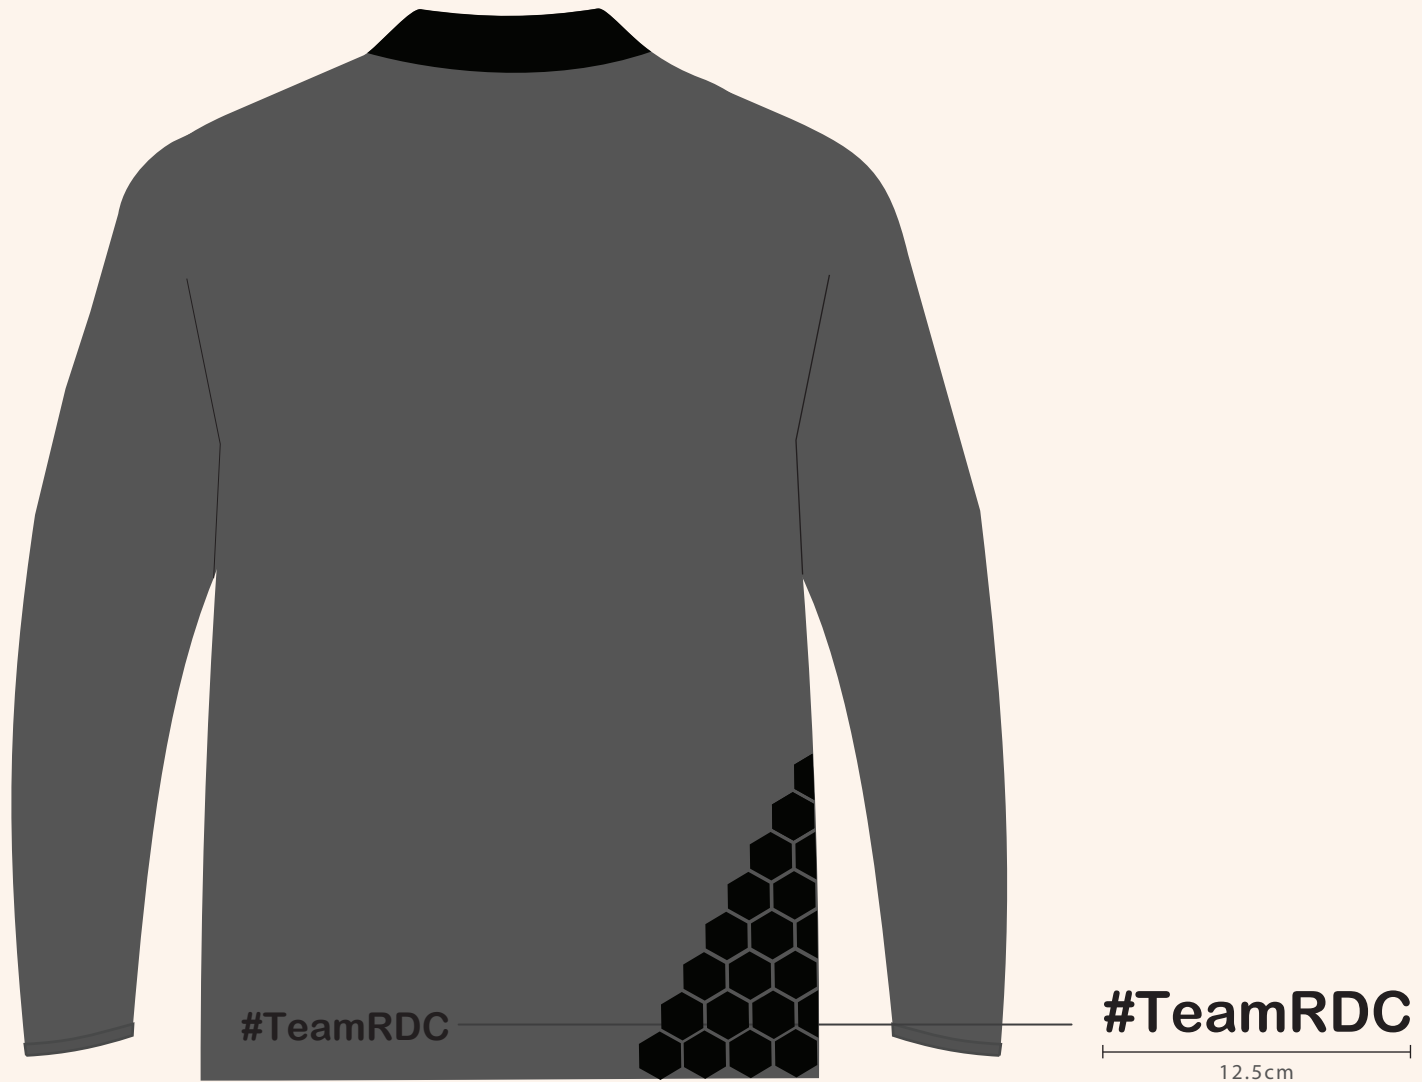

Button

C 75  
M 68  
Y 67  
K 90

Collar Fabric

C 64  
M 56  
Y 54  
K 31

Overall Fabric

RDC LONG SLEEVE COLLAR TSHIRT DESIGN  
Front

IMPORTANT MEASUREMENTS

RDC SHORT SLEEVE COLLAR TSHIRT DESIGN  
Back

IMPORTANT MEASUREMENTS

C 75  
M 68  
Y 67  
K 90

Collar Fabric

C 64  
M 56  
Y 54  
K 31

Overall Fabric

C 75  
M 68  
Y 67  
K 90

TeamRDC

RDC LONG SLEEVE COLLAR TSHIRT DESIGN  
Front