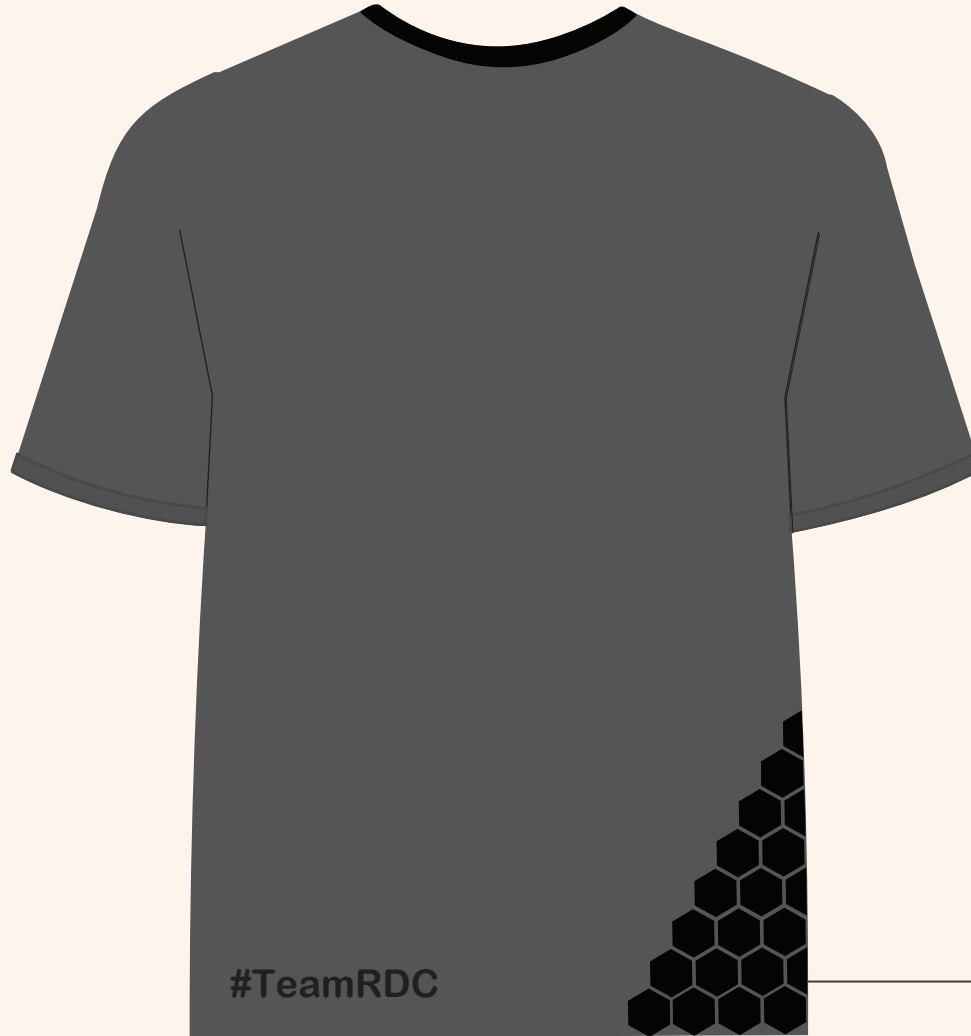

IMPORTANT MEASUREMENTS

#TeamRDC

#TeamRDC

12.5cm

RDC LONG SLEEVE TSHIRT DESIGN  
Front

IMPORTANT MEASUREMENTS

C 75  
M 68  
Y 67  
K 90

Inside Fabric

C 75  
M 68  
Y 67  
K 90

Collar Fabric

C 64  
M 56  
Y 54  
K 31

Overall Fabric

RDC LONG SLEEVE TSHIRT DESIGN  
Back

IMPORTANT MEASUREMENTS

C 75  
M 68  
Y 67  
K 90

Collar Fabric

C 64  
M 56  
Y 54  
K 31

Overall Fabric

RDC SHORT SLEEVE COLLAR TSHIRT DESIGN  
Front

IMPORTANT MEASUREMENTS

#TeamRDC

#TeamRDC

12.5cm

RDC SHORT SLEEVE COLLAR TSHIRT DESIGN  
Front

# LOGO COLOUR DETAIL