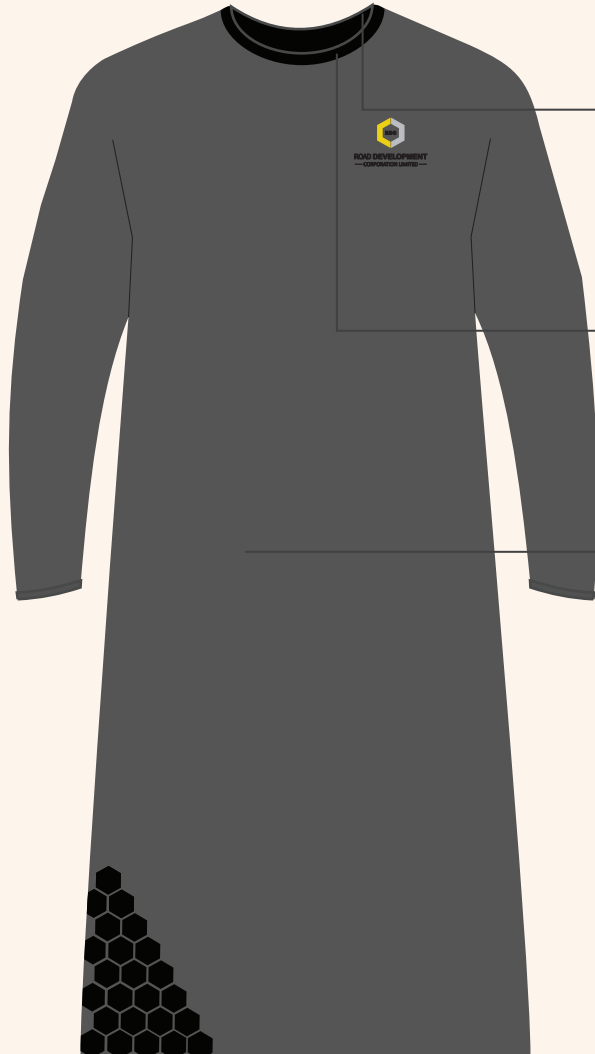

Overall Fabric

RDC LONG SLEEVE TSHIRT DESIGN  
Back

IMPORTANT MEASUREMENTS

C 75  
M 68  
Y 67  
K 90

Collar Fabric

C 64  
M 56  
Y 54  
K 31

Overall Fabric

RDC LONG SLEEVE TSHIRT DESIGN  
Front

IMPORTANT MEASUREMENTS

#TeamRDC

#TeamRDC

12.5cm

RDC LONG SLEEVE TSHIRT DESIGN  
Front

IMPORTANT MEASUREMENTS

C 75  
M 68  
Y 67  
K 90

Inside Fabric

C 75  
M 68  
Y 67  
K 90

Collar Fabric

C 64  
M 56  
Y 54  
K 31

Overall Fabric

RDC LONG SLEEVE TSHIRT DESIGN  
Back

IMPORTANT MEASUREMENTS

C 75  
M 68  
Y 67  
K 90

Collar Fabric