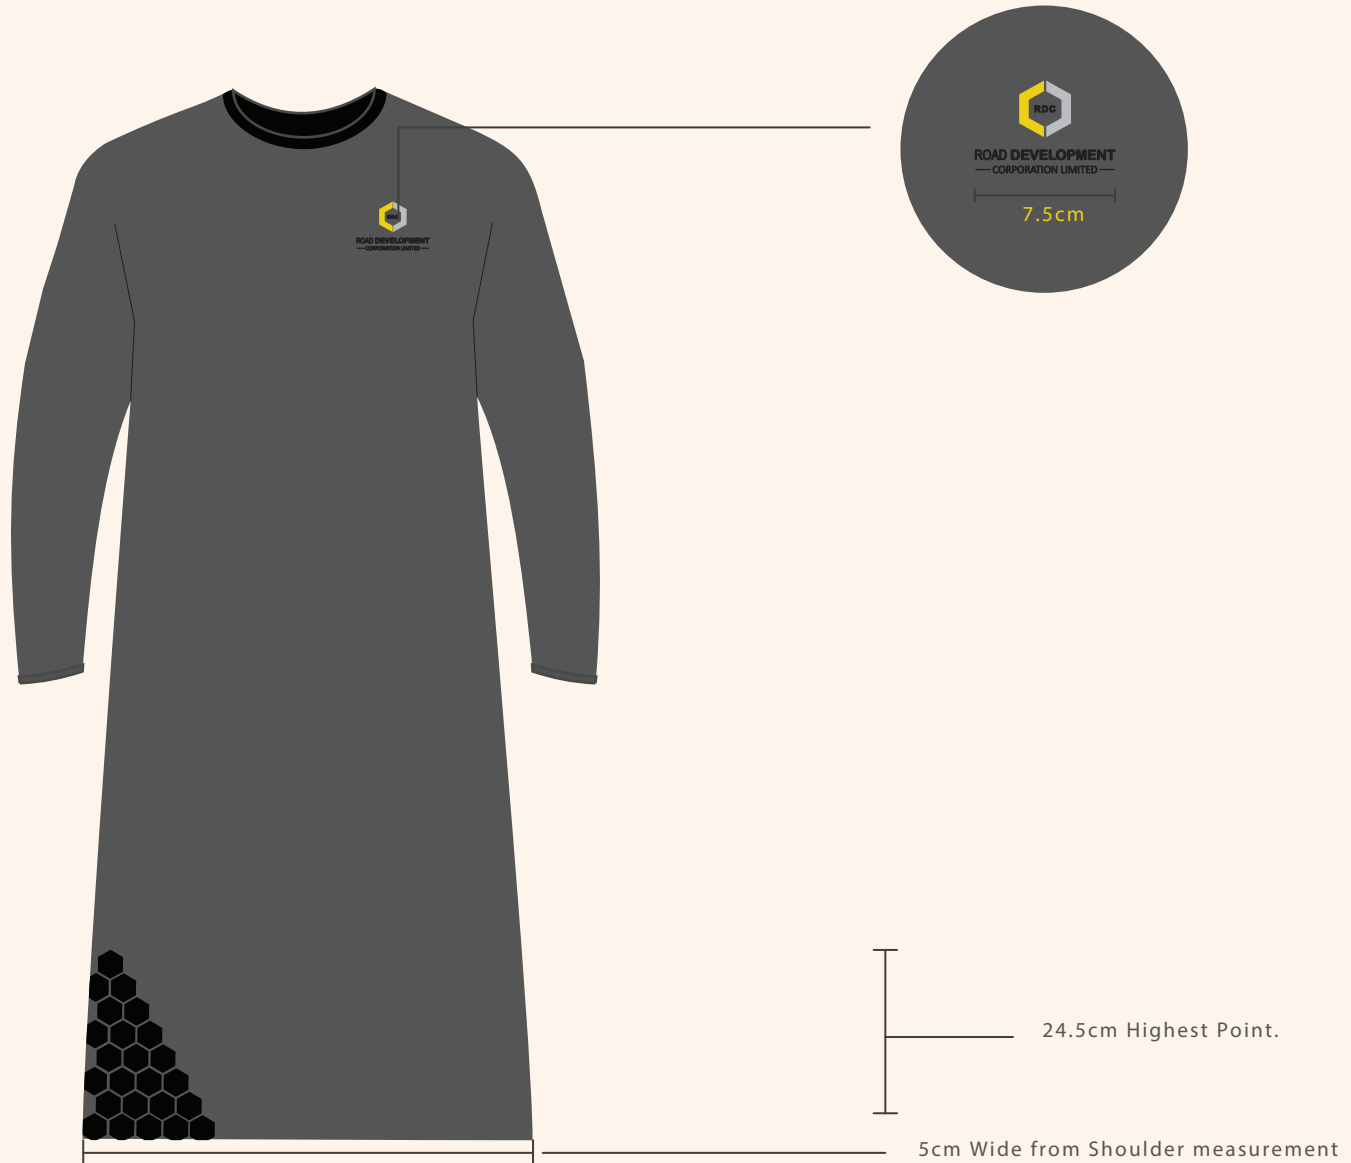

RDC LONG SLEEVE TSHIRT DESIGN
Front

IMPORTANT MEASUREMENTS