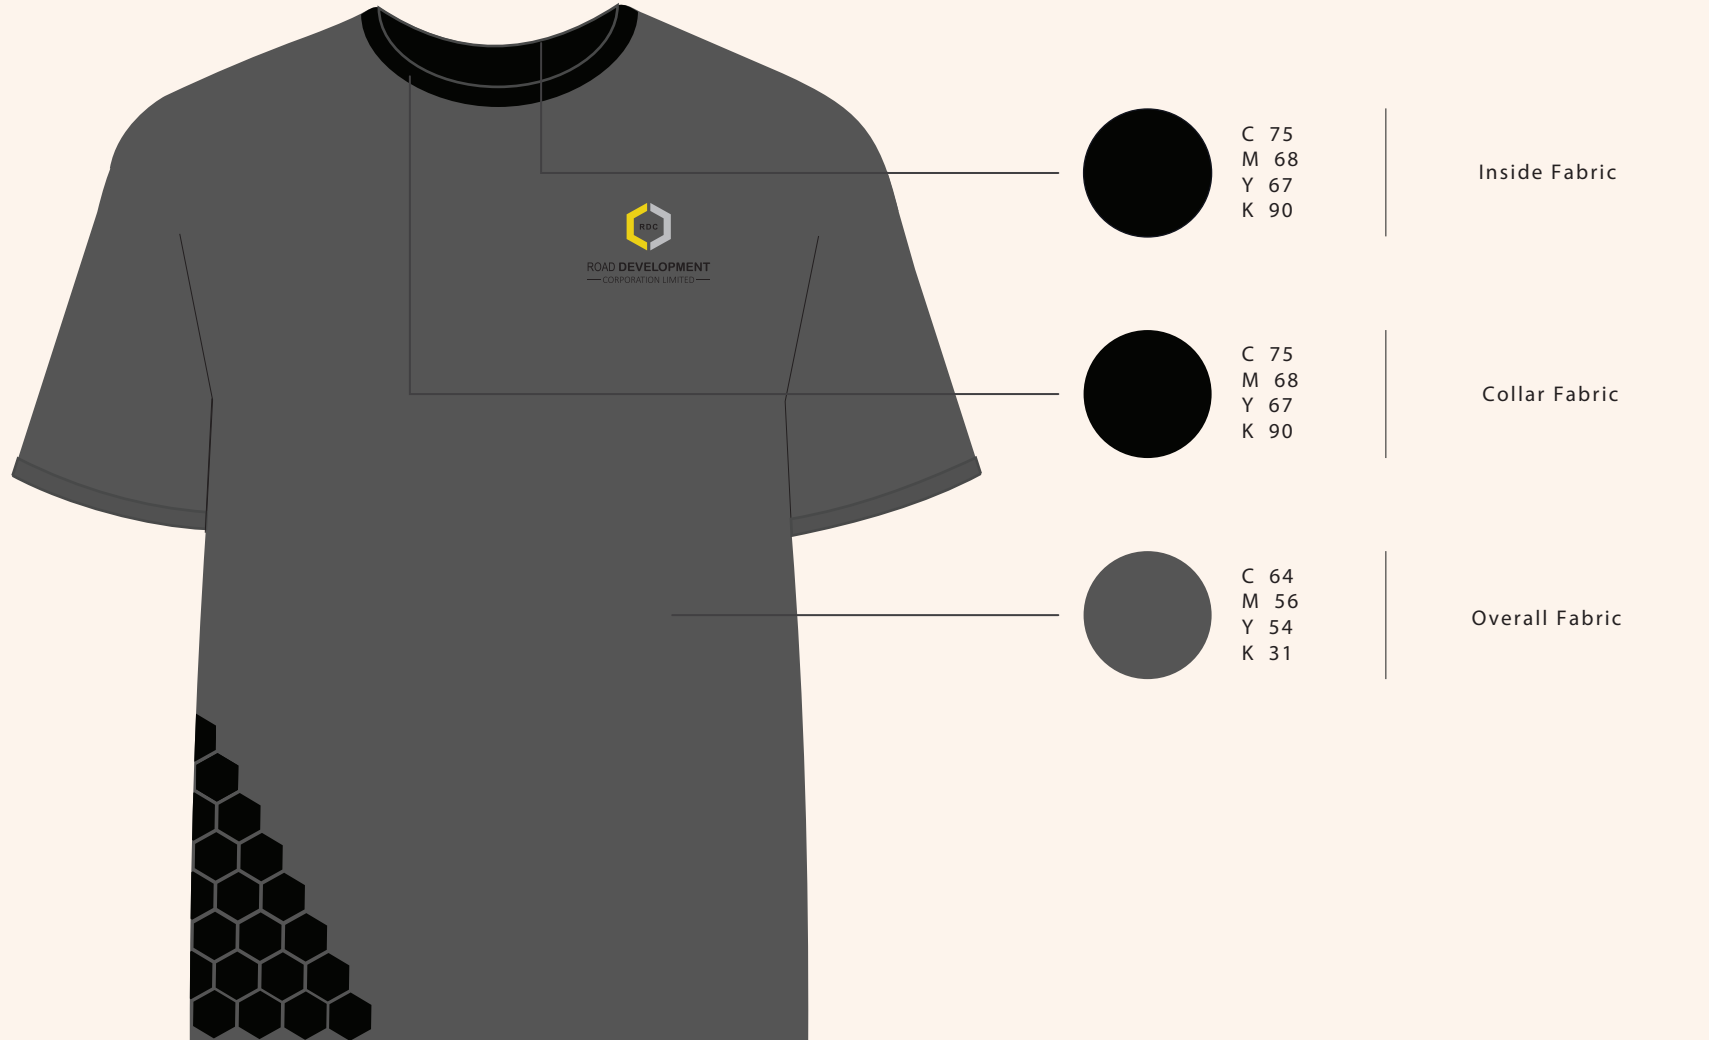

C 64  
M 56  
Y 54  
K 31

Overall Fabric

RDC SHORT SLEEVE COLLAR TSHIRT DESIGN  
Front

IMPORTANT MEASUREMENTS

#TeamRDC

#TeamRDC

12.5cm

RDC SHORT SLEEVE COLLAR TSHIRT DESIGN  
Front

IMPORTANT MEASUREMENTS

RDC SHORT SLEEVE COLLAR TSHIRT DESIGN  
Back

IMPORTANT MEASUREMENTS

C 75  
M 68  
Y 67  
K 90

Collar Fabric

C 64  
M 56  
Y 54  
K 31

Overall Fabric

C 75  
M 68  
Y 67  
K 90