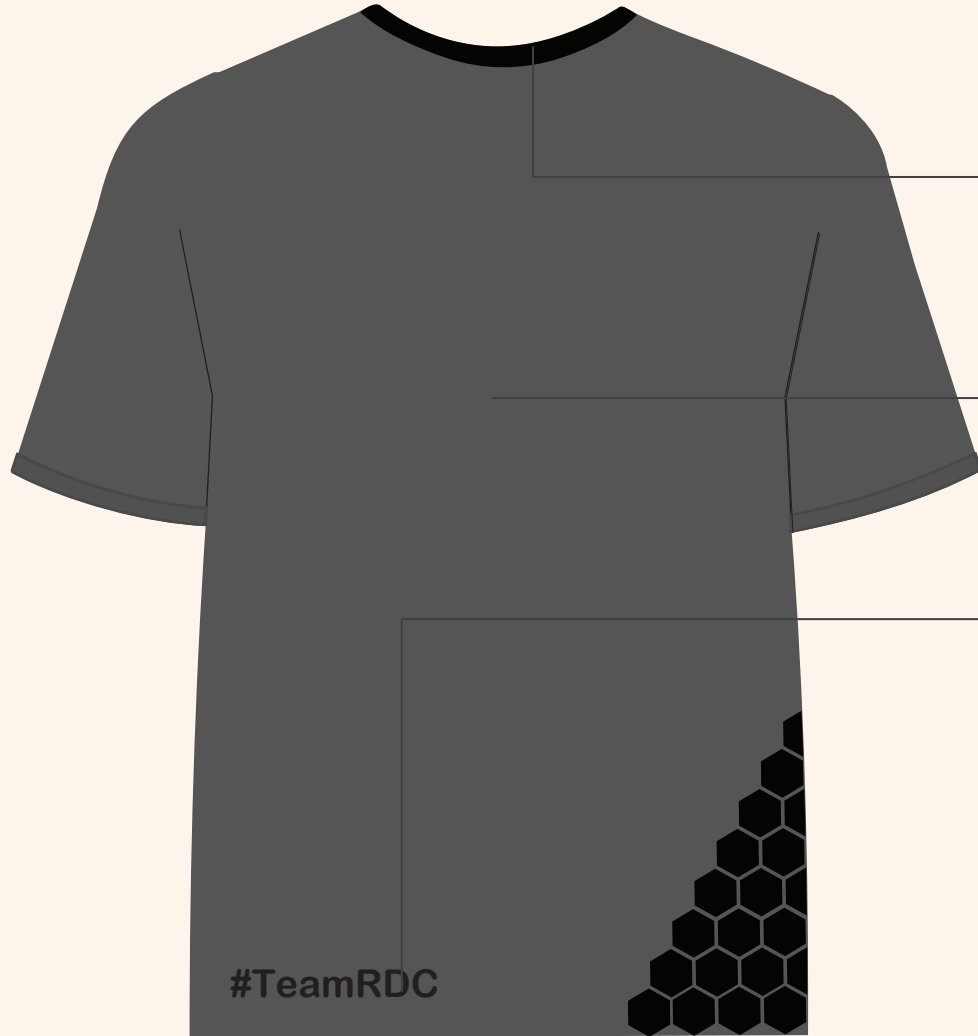

C 64  
M 56  
Y 54  
K 31

Overall Fabric

RDC SHORT SLEEVE COLLAR TSHIRT DESIGN  
Front

IMPORTANT MEASUREMENTS

#TeamRDC

#TeamRDC

12.5cm

RDC SHORT SLEEVE COLLAR TSHIRT DESIGN  
Front

IMPORTANT MEASUREMENTS

RDC SHORT SLEEVE COLLAR TSHIRT DESIGN  
Back

IMPORTANT MEASUREMENTS

C 75  
M 68  
Y 67  
K 90

Collar Fabric

C 64  
M 56  
Y 54  
K 31

Overall Fabric

C 75  
M 68  
Y 67  
K 90