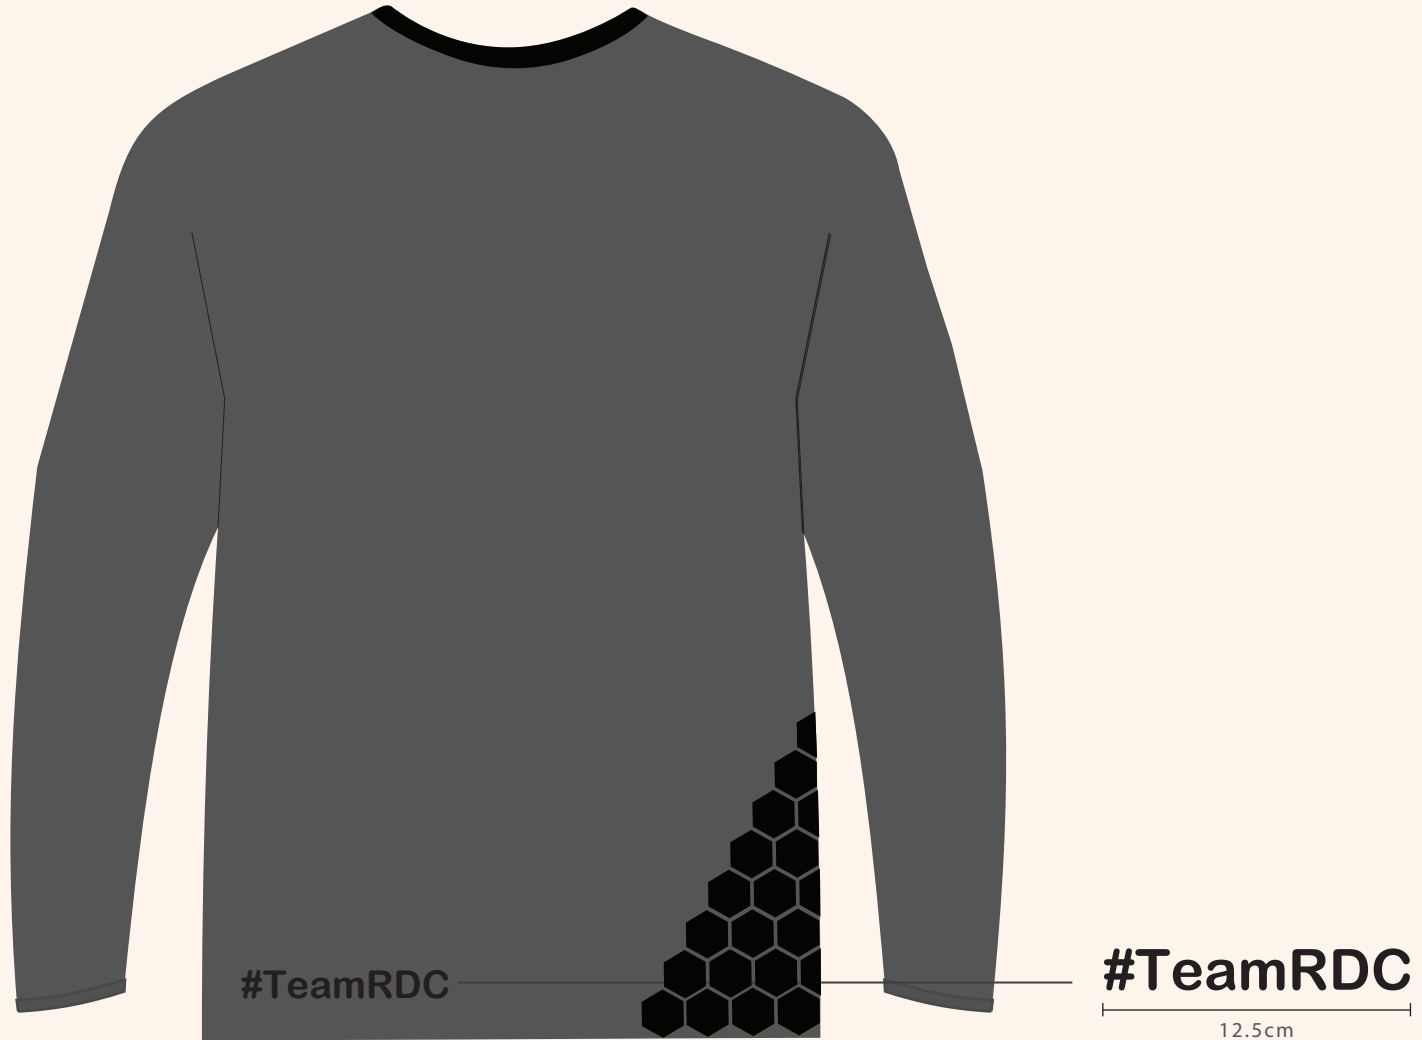

Overall Fabric

RDC LONG SLEEVE COLLAR TSHIRT DESIGN  
Back

IMPORTANT MEASUREMENTS

C 75  
M 68  
Y 67  
K 90

Collar Fabric

C 64  
M 56  
Y 54  
K 31

Overall Fabric

RDC LONG SLEEVE TSHIRT DESIGN  
Front

IMPORTANT MEASUREMENTS

RDC LONG SLEEVE TSHIRT DESIGN  
Front

IMPORTANT MEASUREMENTS

C 75  
M 68  
Y 67  
K 90

Inside Fabric

C 75  
M 68  
Y 67  
K 90

Collar Fabric

C 64  
M 56  
Y 54  
K 31