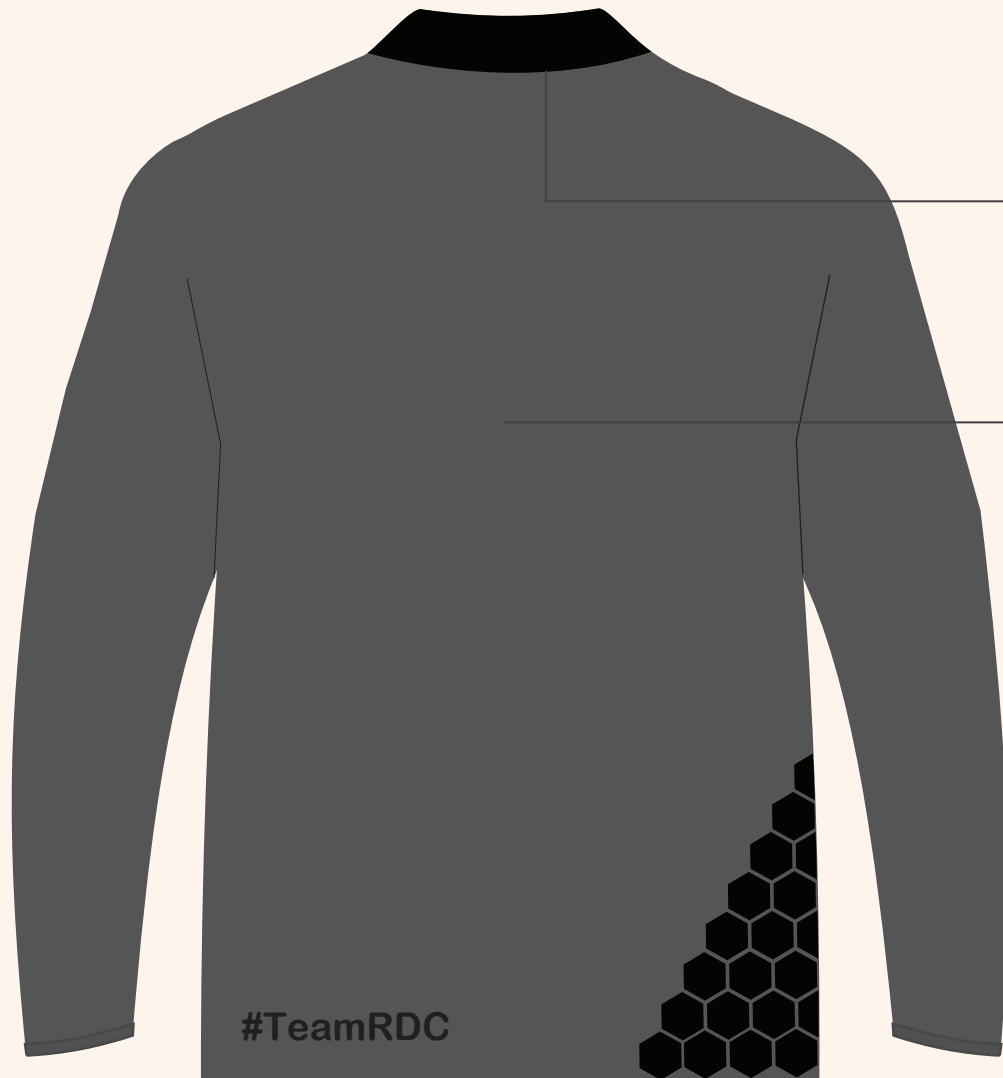

IMPORTANT MEASUREMENTS

C 75  
M 68  
Y 67  
K 90

Collar Fabric

C 64  
M 56  
Y 54  
K 31

Overall Fabric

C 75  
M 68  
Y 67  
K 90

TeamRDC

RDC LONG SLEEVE COLLAR TSHIRT DESIGN  
Front

Overall Fabric

RDC LONG SLEEVE COLLAR TSHIRT DESIGN  
Back

IMPORTANT MEASUREMENTS

C 75  
M 68  
Y 67  
K 90

Collar Fabric

C 64  
M 56  
Y 54  
K 31

Overall Fabric

RDC LONG SLEEVE TSHIRT DESIGN  
Front