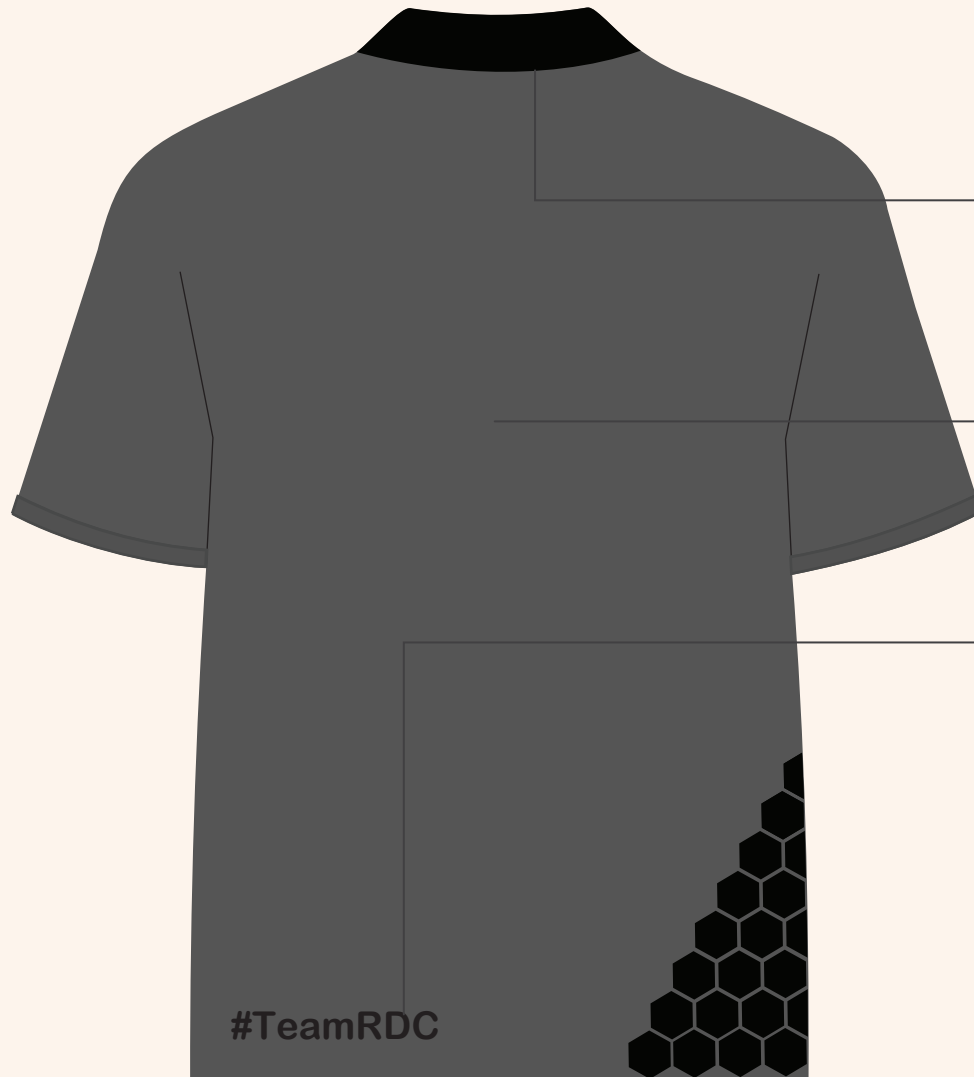

#TeamRDC

#TeamRDC

12.5cm

RDC SHORT SLEEVE COLLAR TSHIRT DESIGN  
Front

IMPORTANT MEASUREMENTS

C 75  
M 68  
Y 67  
K 90

Inside Fabric

C 75  
M 68  
Y 67  
K 90

Button

C 75  
M 68  
Y 67  
K 90

Collar Fabric

C 64  
M 56  
Y 54  
K 31

Overall Fabric

RDC LONG SLEEVE COLLAR TSHIRT DESIGN  
Front

IMPORTANT MEASUREMENTS

RDC SHORT SLEEVE COLLAR TSHIRT DESIGN  
Back

IMPORTANT MEASUREMENTS

C 75  
M 68  
Y 67  
K 90

Collar Fabric

C 64  
M 56  
Y 54  
K 31

Overall Fabric

C 75  
M 68  
Y 67  
K 90

TeamRDC

RDC LONG SLEEVE COLLAR TSHIRT DESIGN  
Front