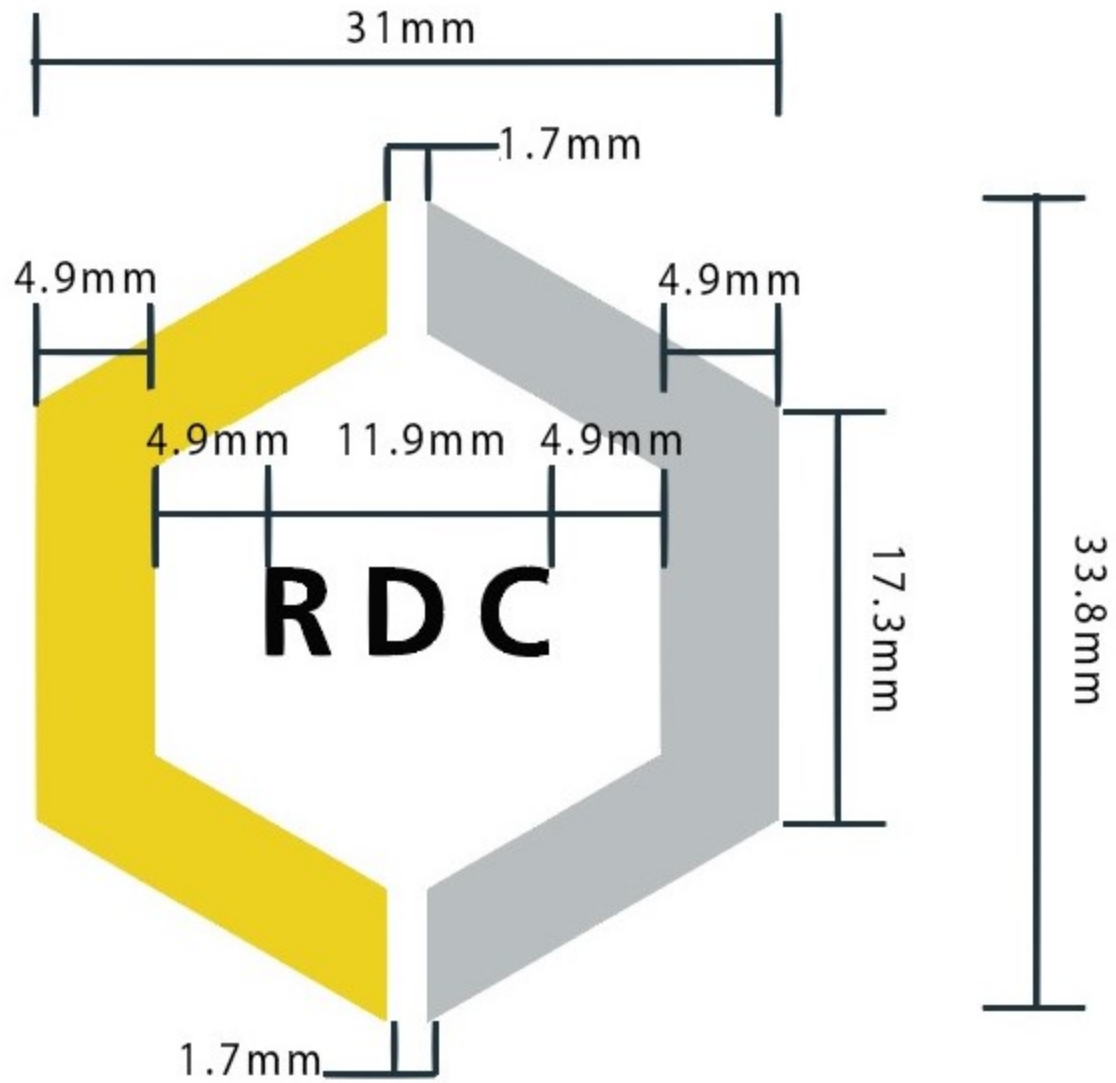

ROAD DEVELOPMENT

— CORPORATION LIMITED —