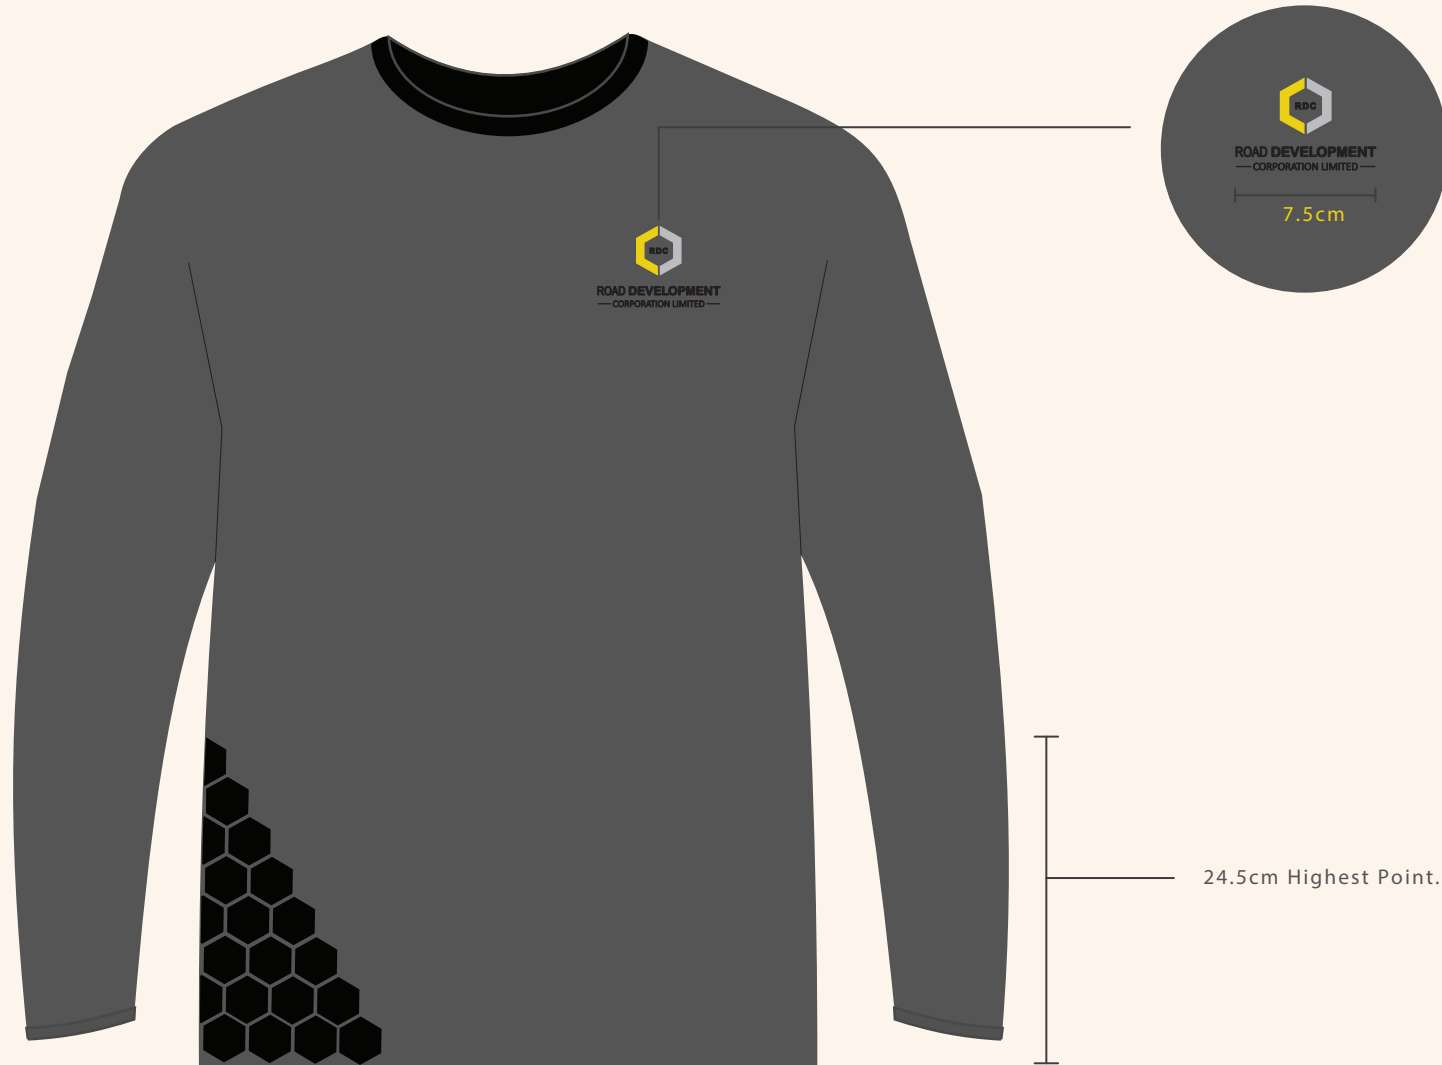

RDC LONG SLEEVE TSHIRT DESIGN
Front

IMPORTANT MEASUREMENTS