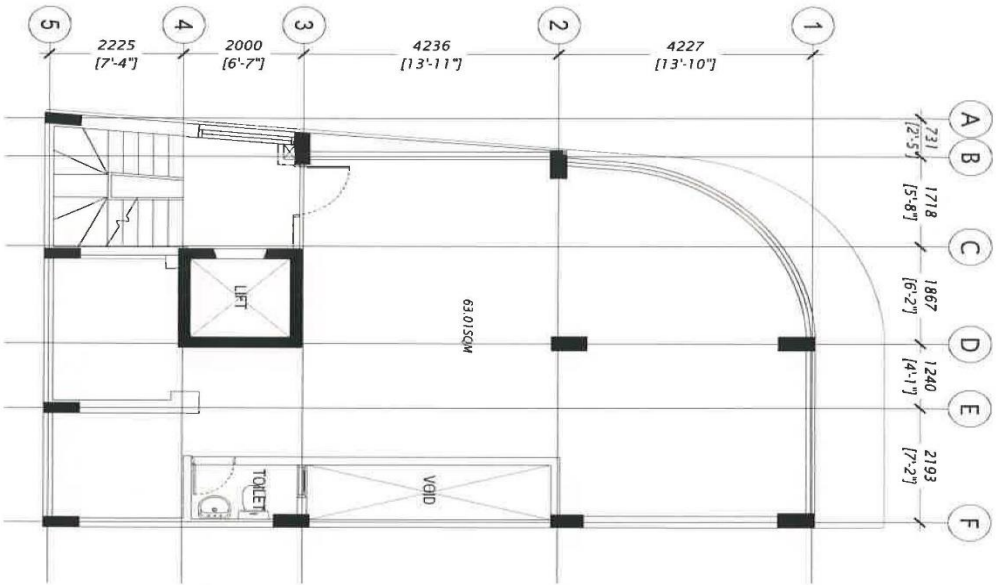

03/11/23 11:11 AM

1ST FLOOR PLAN
SCALE 1:100

NOTES	
PMO	
PMO private limited Design - Construction - Publishing Indira Gandhi, +960 330 1719 2nd Floor, Indira Gandhi, +960 330 1729 www.pmo.mv info@pmo.mv	
Project Name:	BEACH TOWER
Client:	PMO PVT LTD
Phase:	Technical Design
Discipline:	FLOOR PLANS
Architect/Designer:	PMO PVT LTD
Engineer:	PMO PVT LTD
Scale:	1:100
Sheet No:	00001
Drawing Number:	BT - A - 1F /1FP002