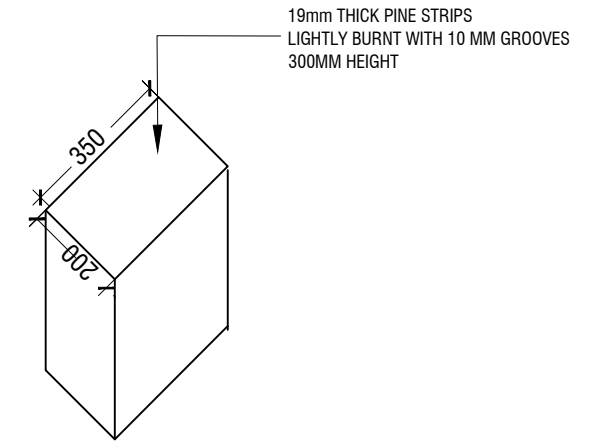

LOW CABINET DISPLAY (TYPICAL) - PLAN

SMALL BOX DISPLAY ON TOP OF LARGE ONES - PLAN

LOW CABINET DISPLAY - E1(1 SIDE WITH DOORS FOR STORAGE)

	PROJECT NAME	DRAWING TITLE	NOTE	PAGE NO
 <b>MYANASIH</b> <small>Est. 2010</small>	GAN	LOW CABINET WITH STORAGE	DO NOT SCALE ALL DIMENSIONS SHALL BE VERIFIED ON SITE BY THE CONTRACTOR.	08
	DATE	SMALL BOX DETAILS	ANY DISCREPANCIES SHALL BE MADE KNOWN TO THE DESIGNER FOR DECISION BEFORE PROCEEDING WITH THE WORK.	
	18 JUN 2020			