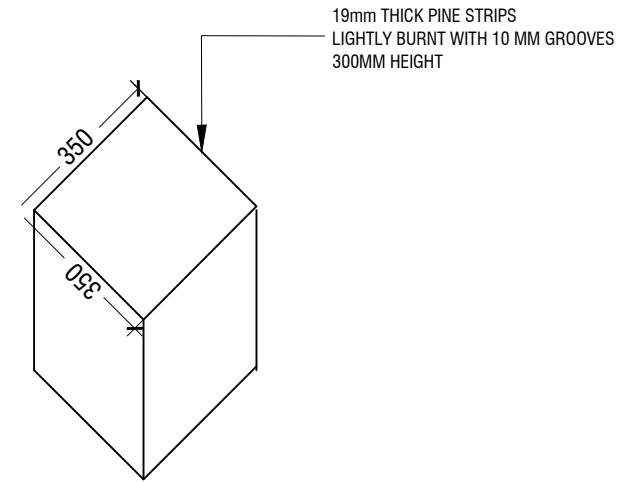

LOW CABINET DISPLAY (TYPICAL) - PLAN

SMALL BOX DISPLAY ON TOP OF LARGE ONES - PLAN

LOW CABINET DISPLAY - E1(1 SIDE WITH DOORS FOR STORAGE)

	PROJECT NAME	DRAWING TITLE	NOTE	PAGE NO
 <b>MYANASIH</b> <small>Est. 2010</small>	GAN	LOW CABINET WITH STORAGE	DO NOT SCALE ALL DIMENSIONS SHALL BE VERIFIED ON SITE BY THE CONTRACTOR.	08
	DATE	SMALL BOX DETAILS	ANY DISCREPANCIES SHALL BE MADE KNOWN TO THE DESIGNER FOR DECISION BEFORE PROCEEDING WITH THE WORK.	
	18 JUN 2020			