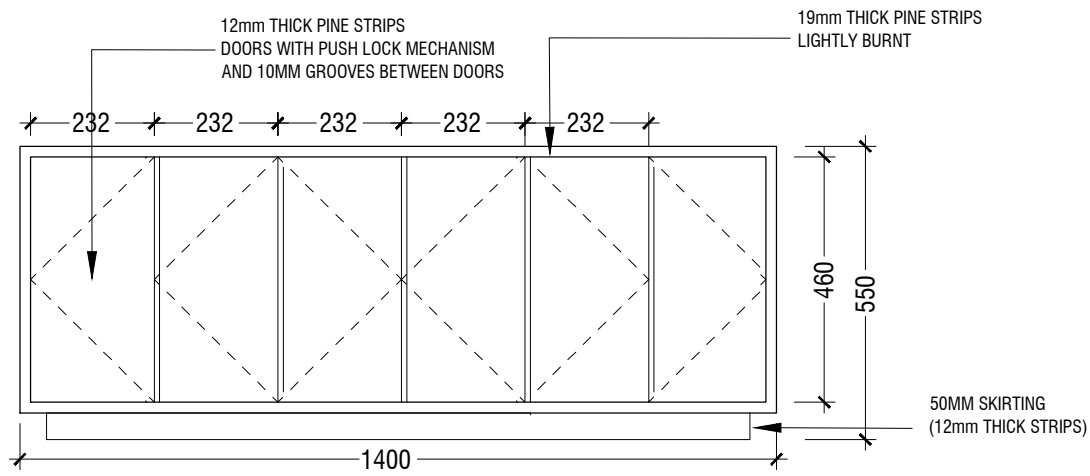

LOW CABINET DISPLAY (TYPICAL) - PLAN

SMALL BOX DISPLAY ON TOP OF LARGE ONES - PLAN

LOW CABINET DISPLAY - E1(1 SIDE WITH DOORS FOR STORAGE)

	PROJECT NAME	DRAWING TITLE	NOTE	PAGE NO
 <b>MYANASIH</b> <small>Est. 2010</small>	GAN	LOW CABINET WITH STORAGE	DO NOT SCALE ALL DIMENSIONS SHALL BE VERIFIED ON SITE BY THE CONTRACTOR.	08
	DATE	SMALL BOX DETAILS	ANY DISCREPANCIES SHALL BE MADE KNOWN TO THE DESIGNER FOR DECISION BEFORE PROCEEDING WITH THE WORK.	
	18 JUN 2020			