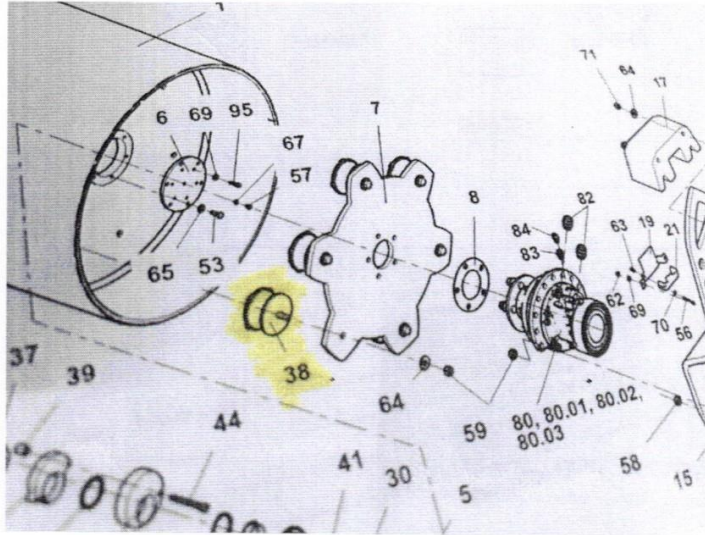

3 ނުވަނަ (ސަބަބުގެ ސަބަބުން ބަދަލުކުރަން)

#	Qty	Spare parts Names	Parts number	Vechile barand name	PROUDT IDENTIFIC ATION number	Serreal number
1	11	COMPECTOR MOUNT	1175152	Ammann	ARX-40	61700040

22	1174958	2	ST	Clamp
23	1112567	2	ST	Clamp
30	1174959	2	ST	Rubber mat
31	1174980	1	ST	Spherical roller bearing
33	1174986	1	ST	Grooved ball bearing
34	1174987	2	ST	Shaft seal ring
35	1174988	1	ST	X-ring
36	1136260	2	ST	Shaft protection sleeve
37	1174989	2	ST	Bearing bushing
38	1175152	11	ST	Rubber cushion
39	1175003	2	ST	Bushing
40	J903533	2	ST	Circlip
41	1143851	2	ST	Circlip
42	1-921464	4	ST	Feather key
43	1-903824	1	ST	Feather key
44	1175008	2	ST	Shoulder bolt
45	1175034	1	ST	Coupling sleeve