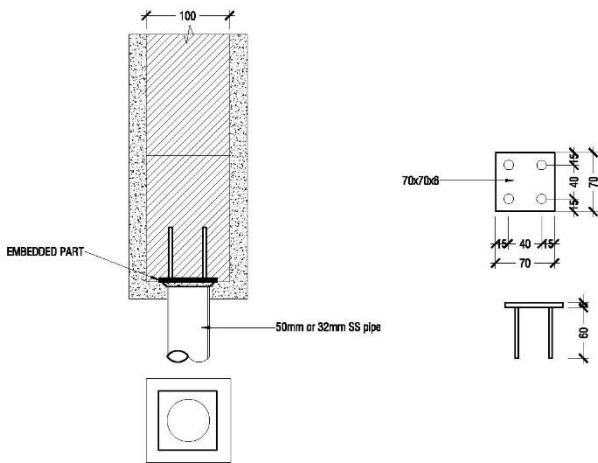

2. ڊيٽيل 3 (ٽريڊ ٽيڪنيڪل ڊيٽيل)

BALCONY FRONT VIEW
SCALE = 1:20

BALCONY RAILING TO WALL CONNECTION - DETAIL B
SCALE = 1:6

BALCONY SIDE VIEW
SCALE = 1:20

BALCONY RAILING TO FLOOR - DETAIL A
SCALE = 1:10