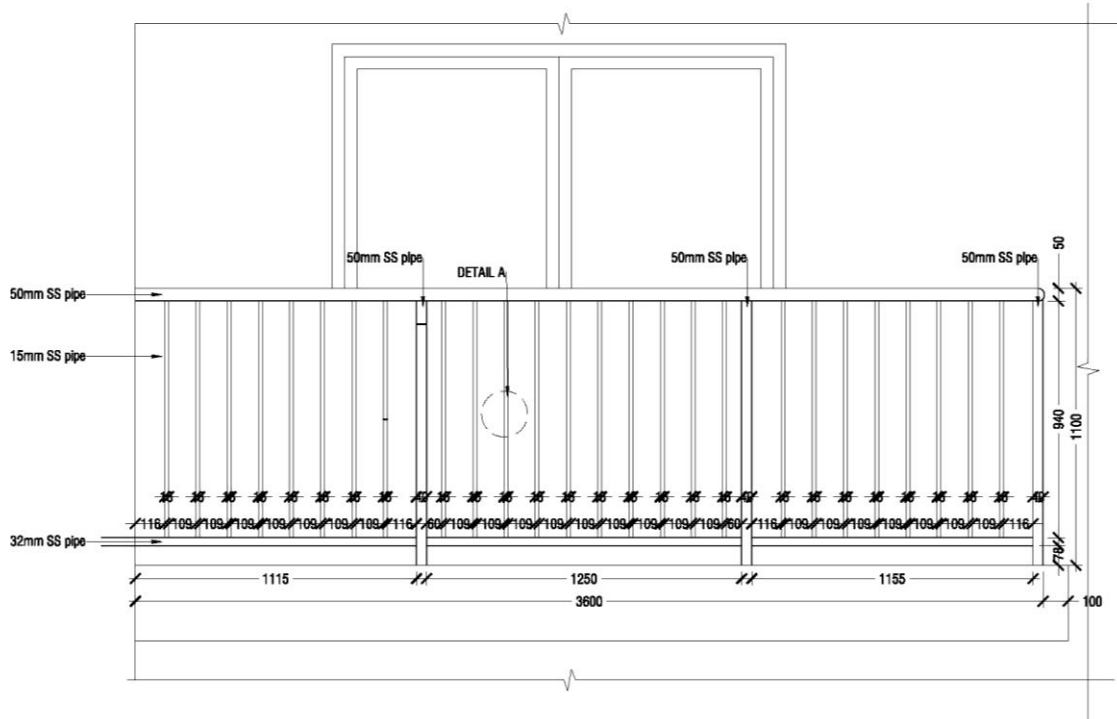

2. ڊيٽيل 3 (ٽريڊ ٽيڪنيڪل ڊيٽيل)

BALCONY FRONT VIEW
SCALE = 1:20

BALCONY RAILING TO WALL CONNECTION - DETAIL B
SCALE = 1:6

BALCONY SIDE VIEW
SCALE = 1:20

BALCONY RAILING TO FLOOR - DETAIL A
SCALE = 1:10