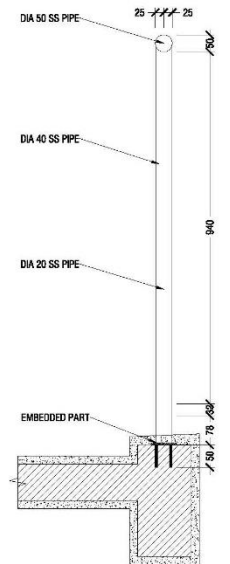

2. ڊيٽيل 3 (ٽريڊ ٽيڪنيڪل ڊيٽيل)

BALCONY FRONT VIEW
SCALE = 1:20

BALCONY RAILING TO WALL CONNECTION - DETAIL B
SCALE = 1:6

BALCONY SIDE VIEW
SCALE = 1:20

BALCONY RAILING TO FLOOR - DETAIL A
SCALE = 1:10