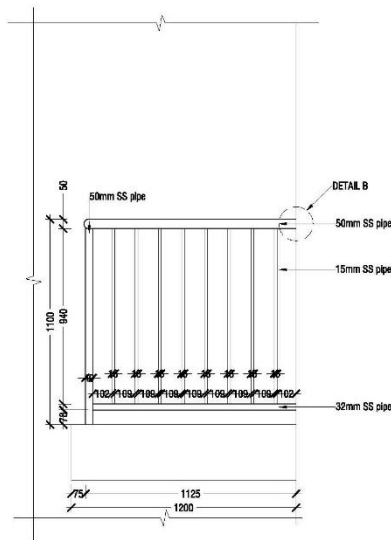

2. ڊيٽيل 3 (ٽريڊ ٽيڪنيڪل ڊيٽيل)

BALCONY FRONT VIEW
SCALE = 1:20

BALCONY RAILING TO WALL CONNECTION - DETAIL B
SCALE = 1:6

BALCONY SIDE VIEW
SCALE = 1:20

BALCONY RAILING TO FLOOR - DETAIL A
SCALE = 1:10