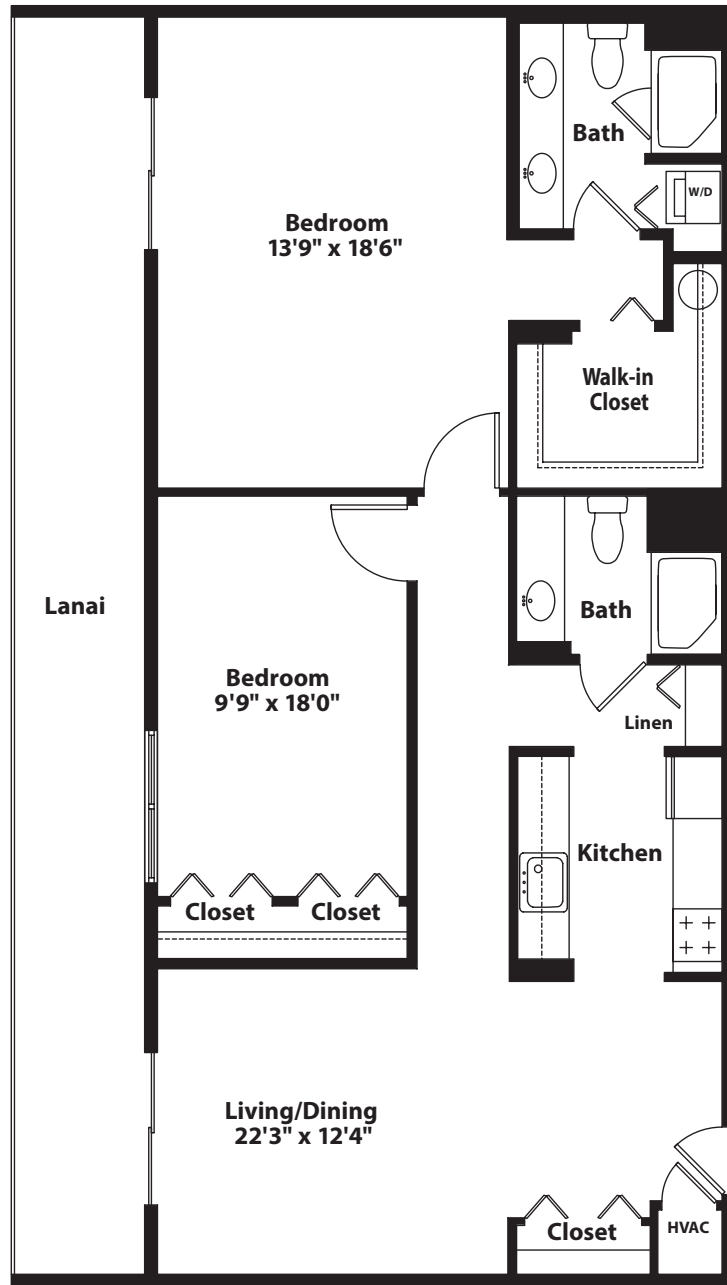

# THE BOCA GRANDE

2 Bedroom | 2 Bathroom  
1,151 Square Feet

1/8" scale. Actual room dimensions may vary slightly.