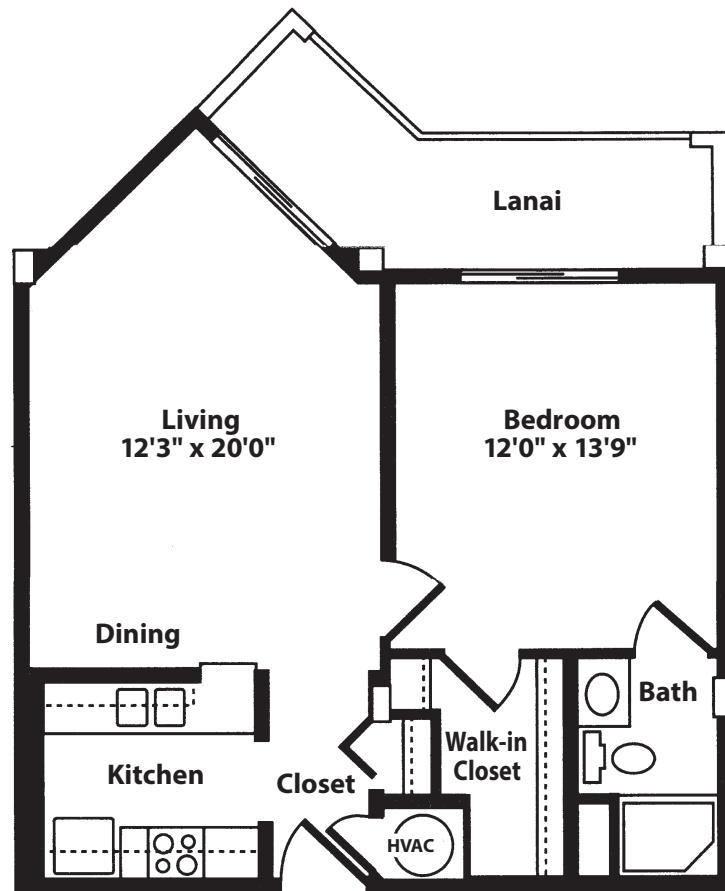

# THE WINDLEY

1 Bedroom | 1 Bathroom  
607 Square Feet

1/8" scale. Actual room dimensions may vary slightly.