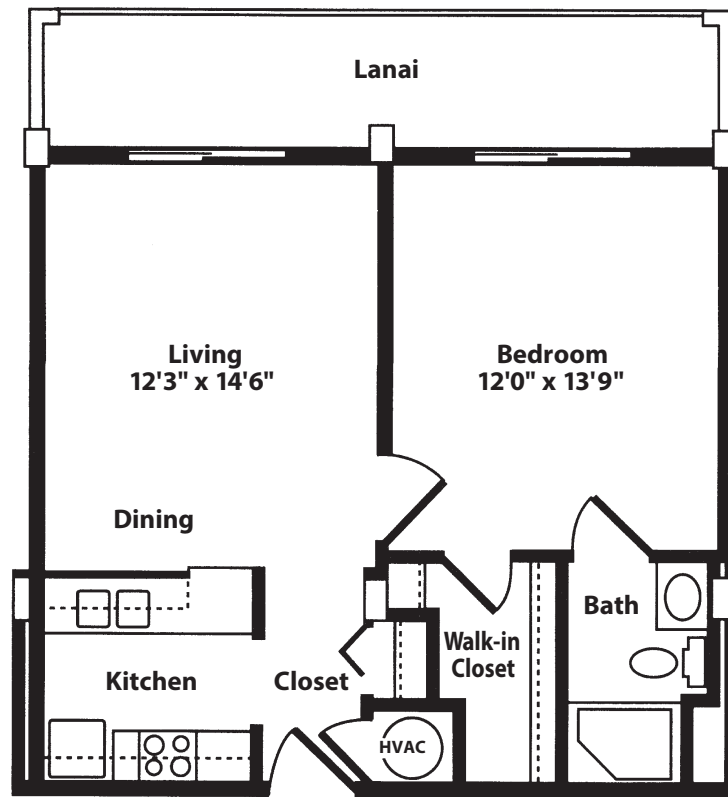

CONCH KEY

1 Bedroom | 1 Bathroom
575 Square Feet

Actual room dimensions may vary slightly.