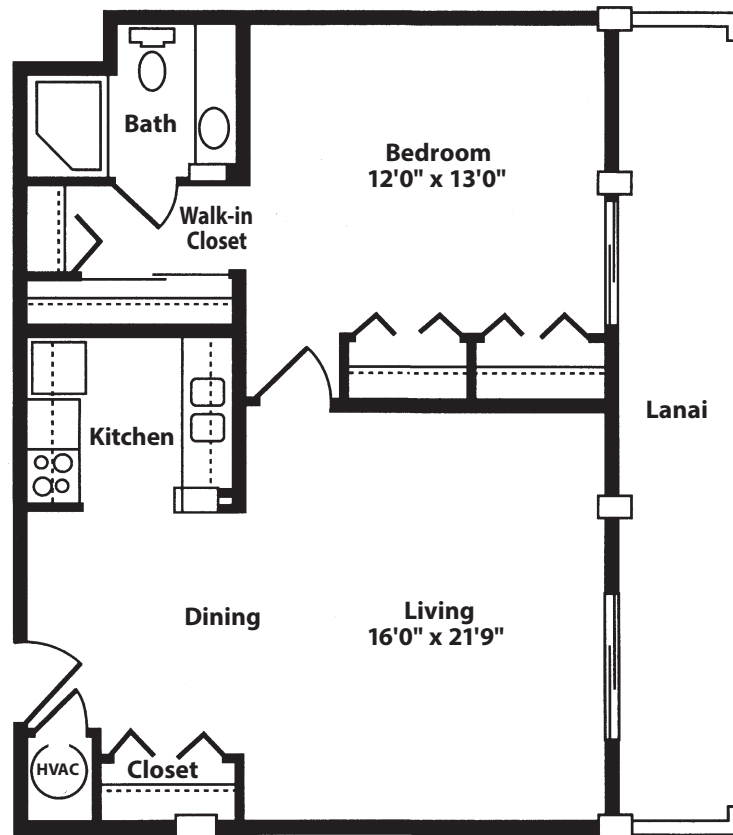

SHARK KEY

1 Bedroom | 1 Bathroom
719 Square Feet

Actual room dimensions may vary slightly.