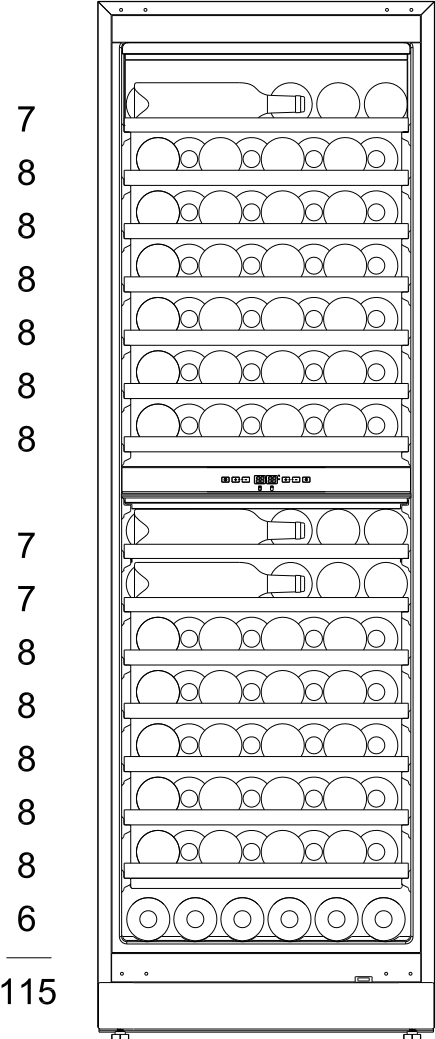

# Bottle Loading Plan

WCD87ABH

WCD87ABH-SH