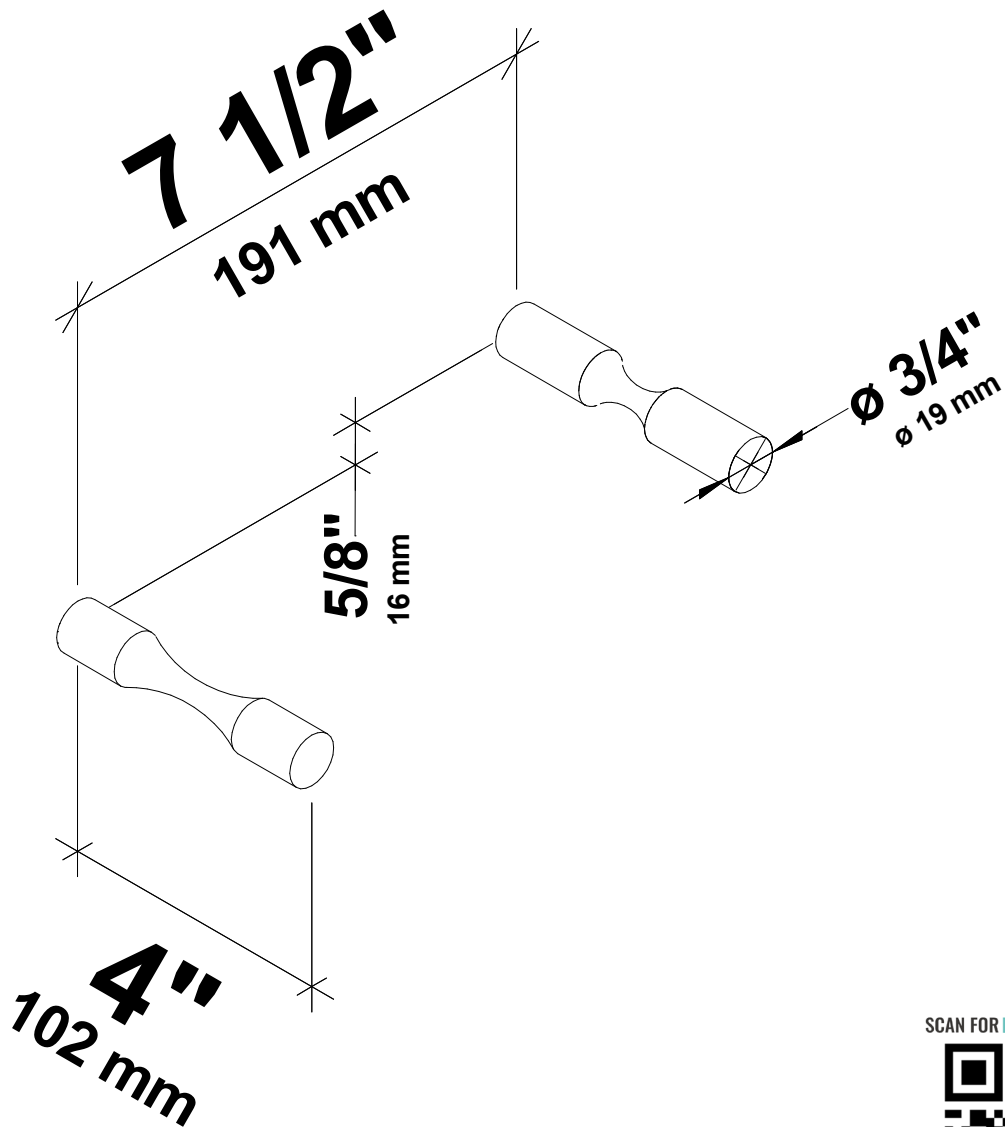

# Vino Pins 1 Wood

Spec Sheet for VP (1-bottle metal wine rack for wood installs)

Allow for a total width of 13"  
(331mm) with bottles stored.

SCAN FOR BILT: 3D INSTRUCTIONS

POWERED BY BILT INTELLIGENT INSTRUCTIONS®

VINTAGEVIEW®  
MOVING WINE STORAGE FORWARD

4690 Joliet St., Denver, CO 80239 | phone: 866.650.1500 | fax: 866.650.1501 | [VintageView.com](http://VintageView.com)

For product warranty information, please visit [vintageview.com/warranty](http://vintageview.com/warranty)