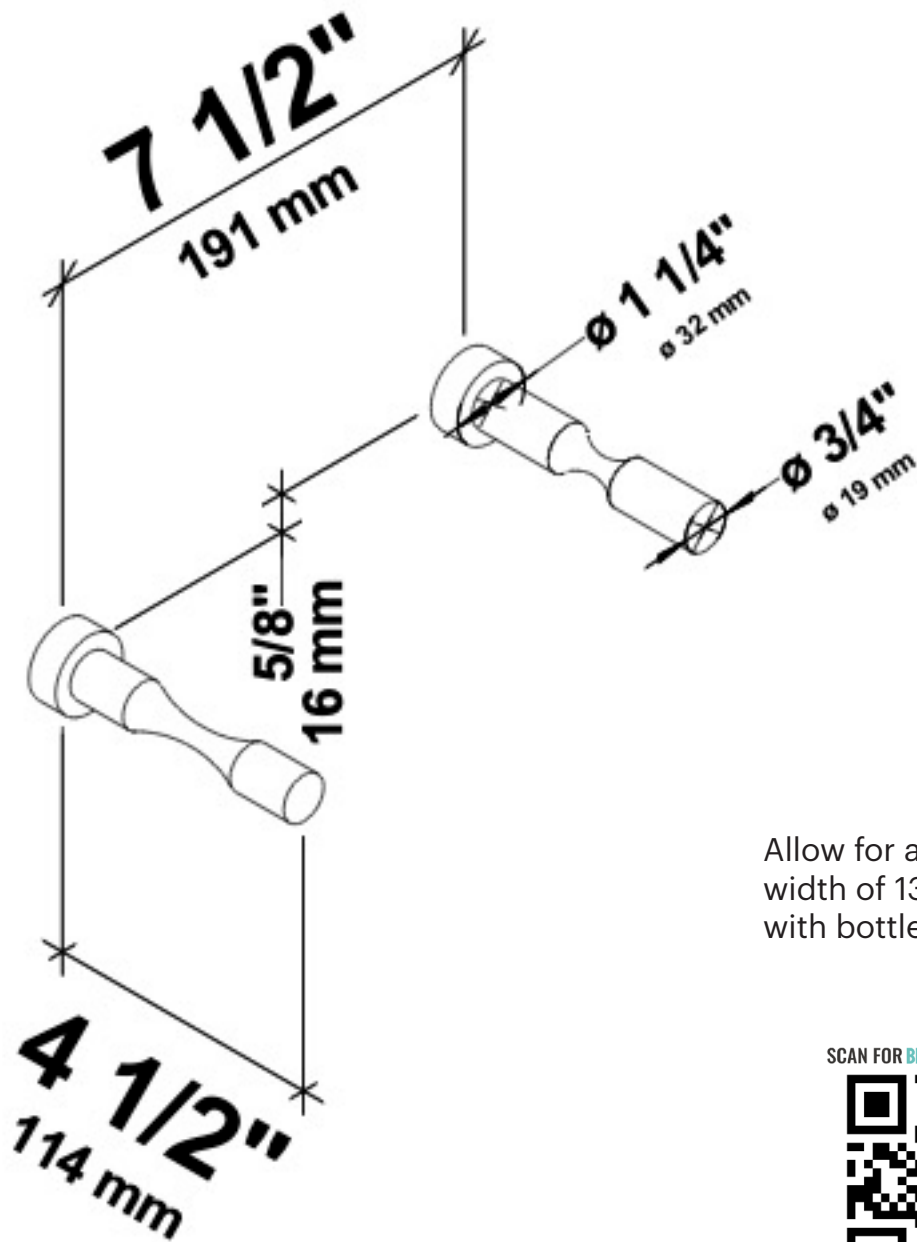

# Vino Pins 1 Drywall

Spec Sheet for VPC (1-bottle metal wine rack kit for drywall surfaces)

Allow for a total width of 13" (331mm) with bottles stored.

SCAN FOR BILT. 3D INSTRUCTIONS

POWERED BY BILT INTELLIGENT INSTRUCTIONS®