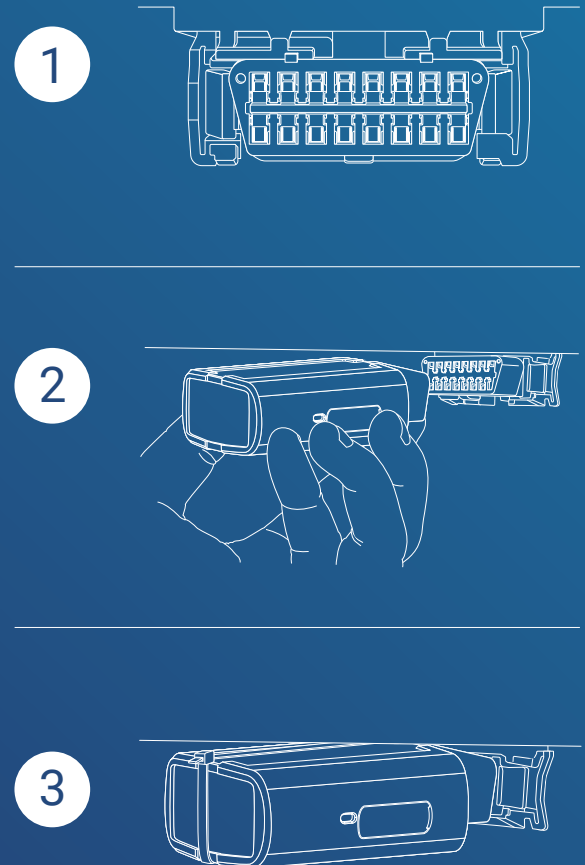

See support document for full technical specifications.

Customize your solution

Access the largest telematics ecosystem of integrated third party hardware and software solutions. Find mobile apps, hardware Add-Ons, software Add-Ins and more on the Geotab Marketplace. Maximize your return on investment with Geotab's expandability options. Can't find what you're looking for? Use our SDK & APIs to build your own custom solutions to meet your business needs.

Simple installation

Plug the GO9+ directly into your vehicle's OBD II port or with an adapter where needed. No antenna or wire-splicing required. The device auto-calibrates to accommodate for installation in any orientation. See installation sheet for full details.

It's as easy as 1-2-3

myGEOTAB™

GEOTAB. | Marketplace

MyGeotab SDK

Request a demo at [Geotab.com](https://www.geotab.com)

GEOTAB®

www.geotab.com

testdrive@geotab.com

© 2020 Geotab Inc. All Rights Reserved.

Geotab
 @GEOTAB
 MyGeotab