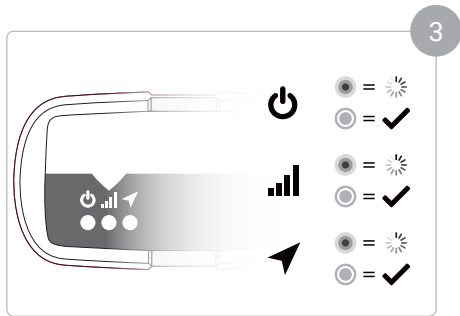

Rev. A3 - 10/2020 - PAC-INSUNI205

Telematics Device Quick Start

Read before installing: gtb.page.link/yXpm

1

Installation:

2

3

Verify Install: