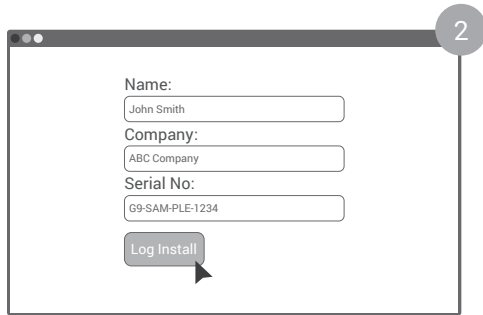

Rev. A3 - 10/2020 - PAC-INSUNI205

Telematics Device Quick Start

Read before installing: gtb.page.link/yXpm

1

Installation:

2

3

Verify Install: