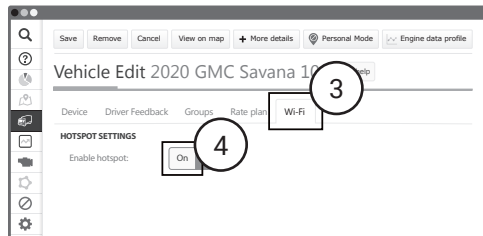

Wi-Fi Hotspot Setup

7