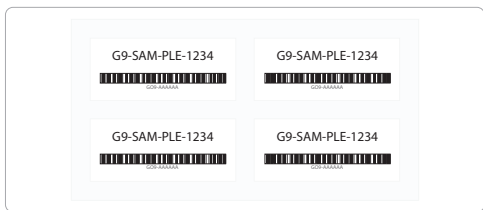

In the box:

6

Wi-Fi Hotspot Setup

7

8

Rev. A3 - 10/2020 - PAC-INSUNI205

Telematics Device Quick Start

Read before installing: gtb.page.link/yXpm

1