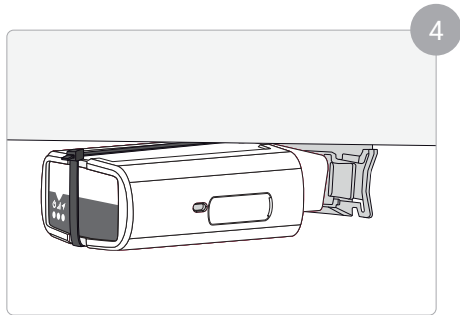

Rev. A3 - 10/2020 - PAC-INSUNI205

Telematics Device Quick Start

Read before installing: gtb.page.link/yXpm

1

Installation:

2

3

Verify Install: