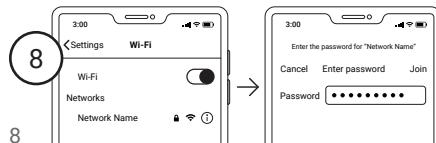

In the box:

6

Wi-Fi Hotspot Setup

7

8

Rev. A3 - 10/2020 - PAC-INSUNI205

Telematics Device Quick Start

Read before installing: gtb.page.link/yXpm

1