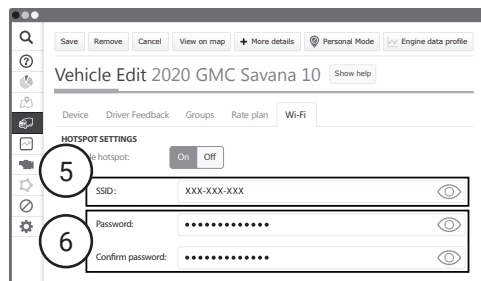

In the box:

6

Wi-Fi Hotspot Setup

7

8

Rev. A3 - 10/2020 - PAC-INSUNI205

Telematics Device Quick Start

Read before installing: gtb.page.link/yXpm

1