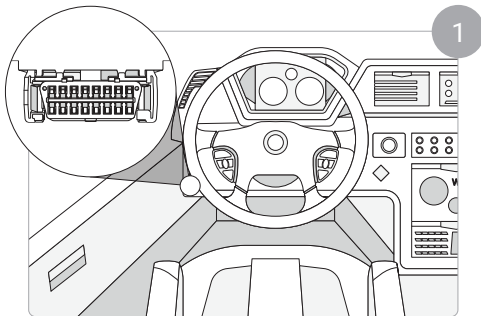

Rev. A3 - 10/2020 - PAC-INSUNI205

Telematics Device Quick Start

Read before installing: gtb.page.link/yXpm

1

Installation:

2

3

Verify Install: