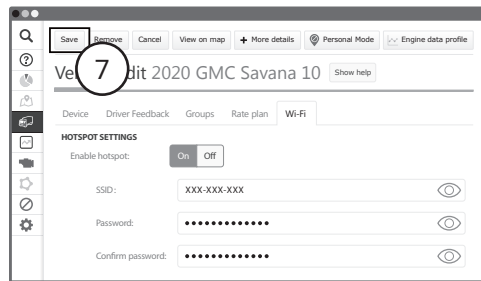

In the box:

6

Wi-Fi Hotspot Setup

7

8

Rev. A3 - 10/2020 - PAC-INSUNI205

Telematics Device Quick Start

Read before installing: gtb.page.link/yXpm

1