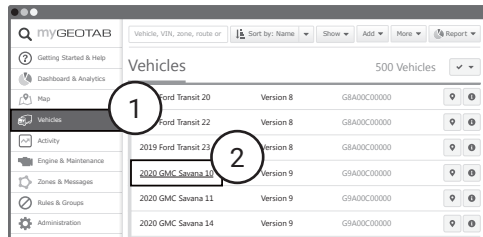

Wi-Fi Hotspot Setup

7