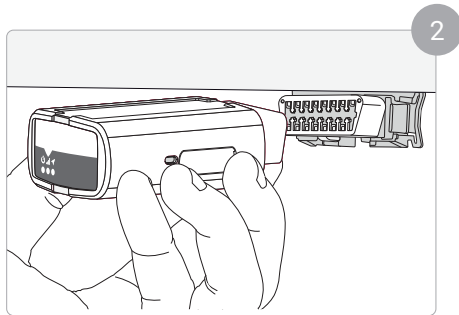

Rev. A3 - 10/2020 - PAC-INSUNI205

Telematics Device Quick Start

Read before installing: gtb.page.link/yXpm

1

Installation:

2

3

Verify Install: