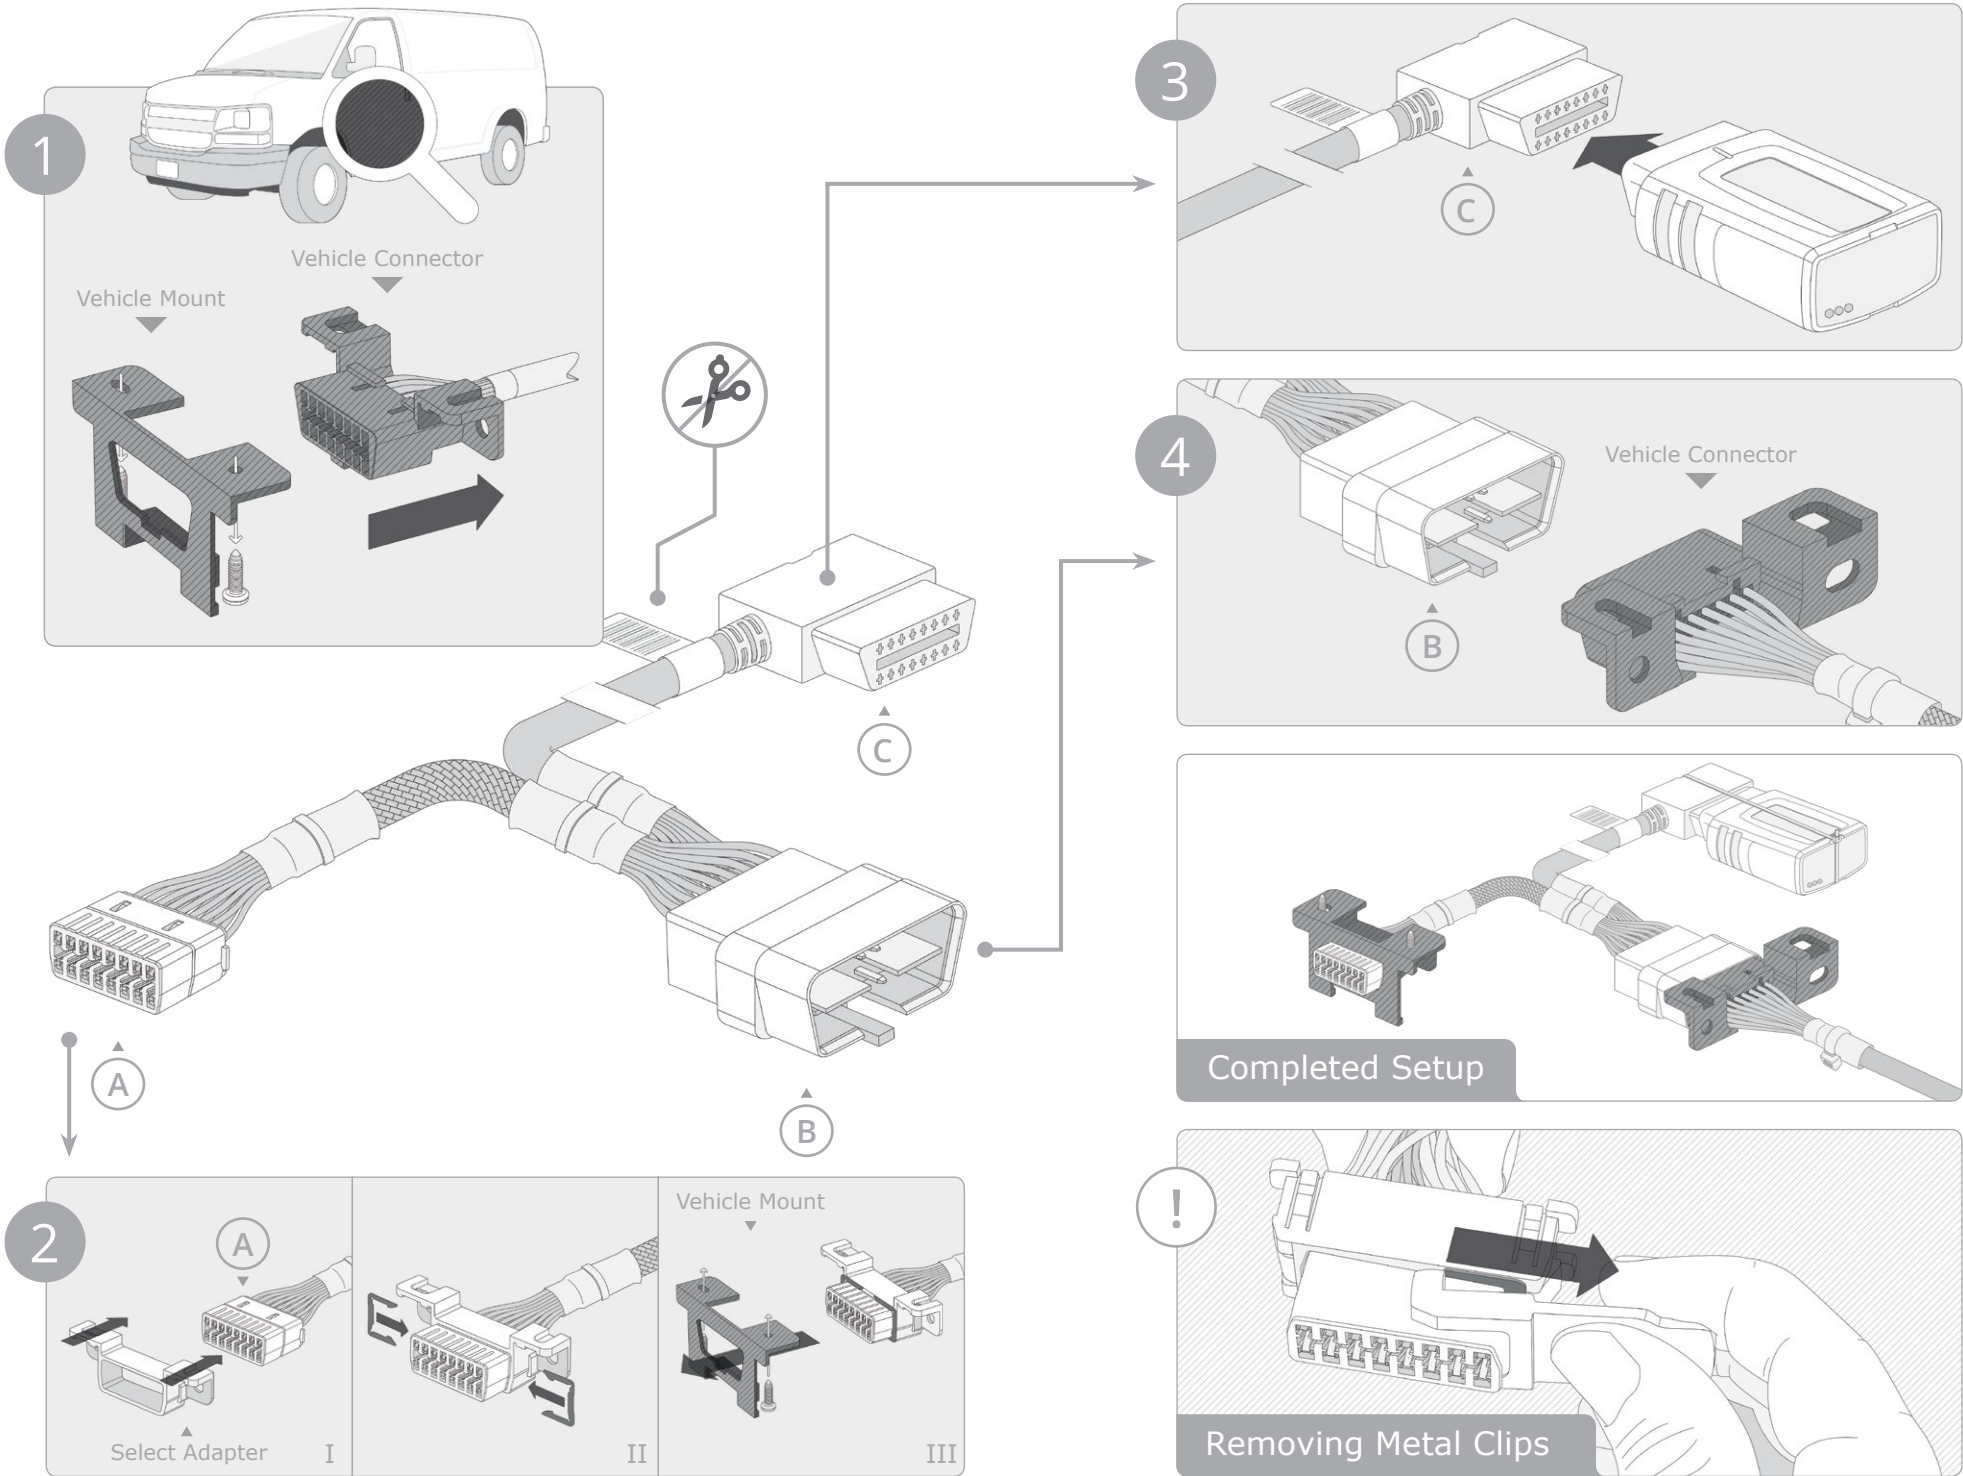

Adapter 7 Installation (Step 2)

Adapter 10 Installation (Step 2)

More information: goo.gl/tNoQh4.

Universal Harness Kit – HRN-GS16K2

For the most up-to-date version, please visit: goo.gl/1Vninm

1		Ford, GM, Chrysler	7		Fiat, Citroën, Peugeot
2		Ford	8		Volkswagen, Audi
3		Chrysler	9		BMW
4		Ford, GM	10		Ford
5		Mercedes, BMW	11		Iveco
6		Toyota, Hyundai, Kia, Ford	12		Volvo

Note: See last page for Adapter 7 and Adapter 10 installation.