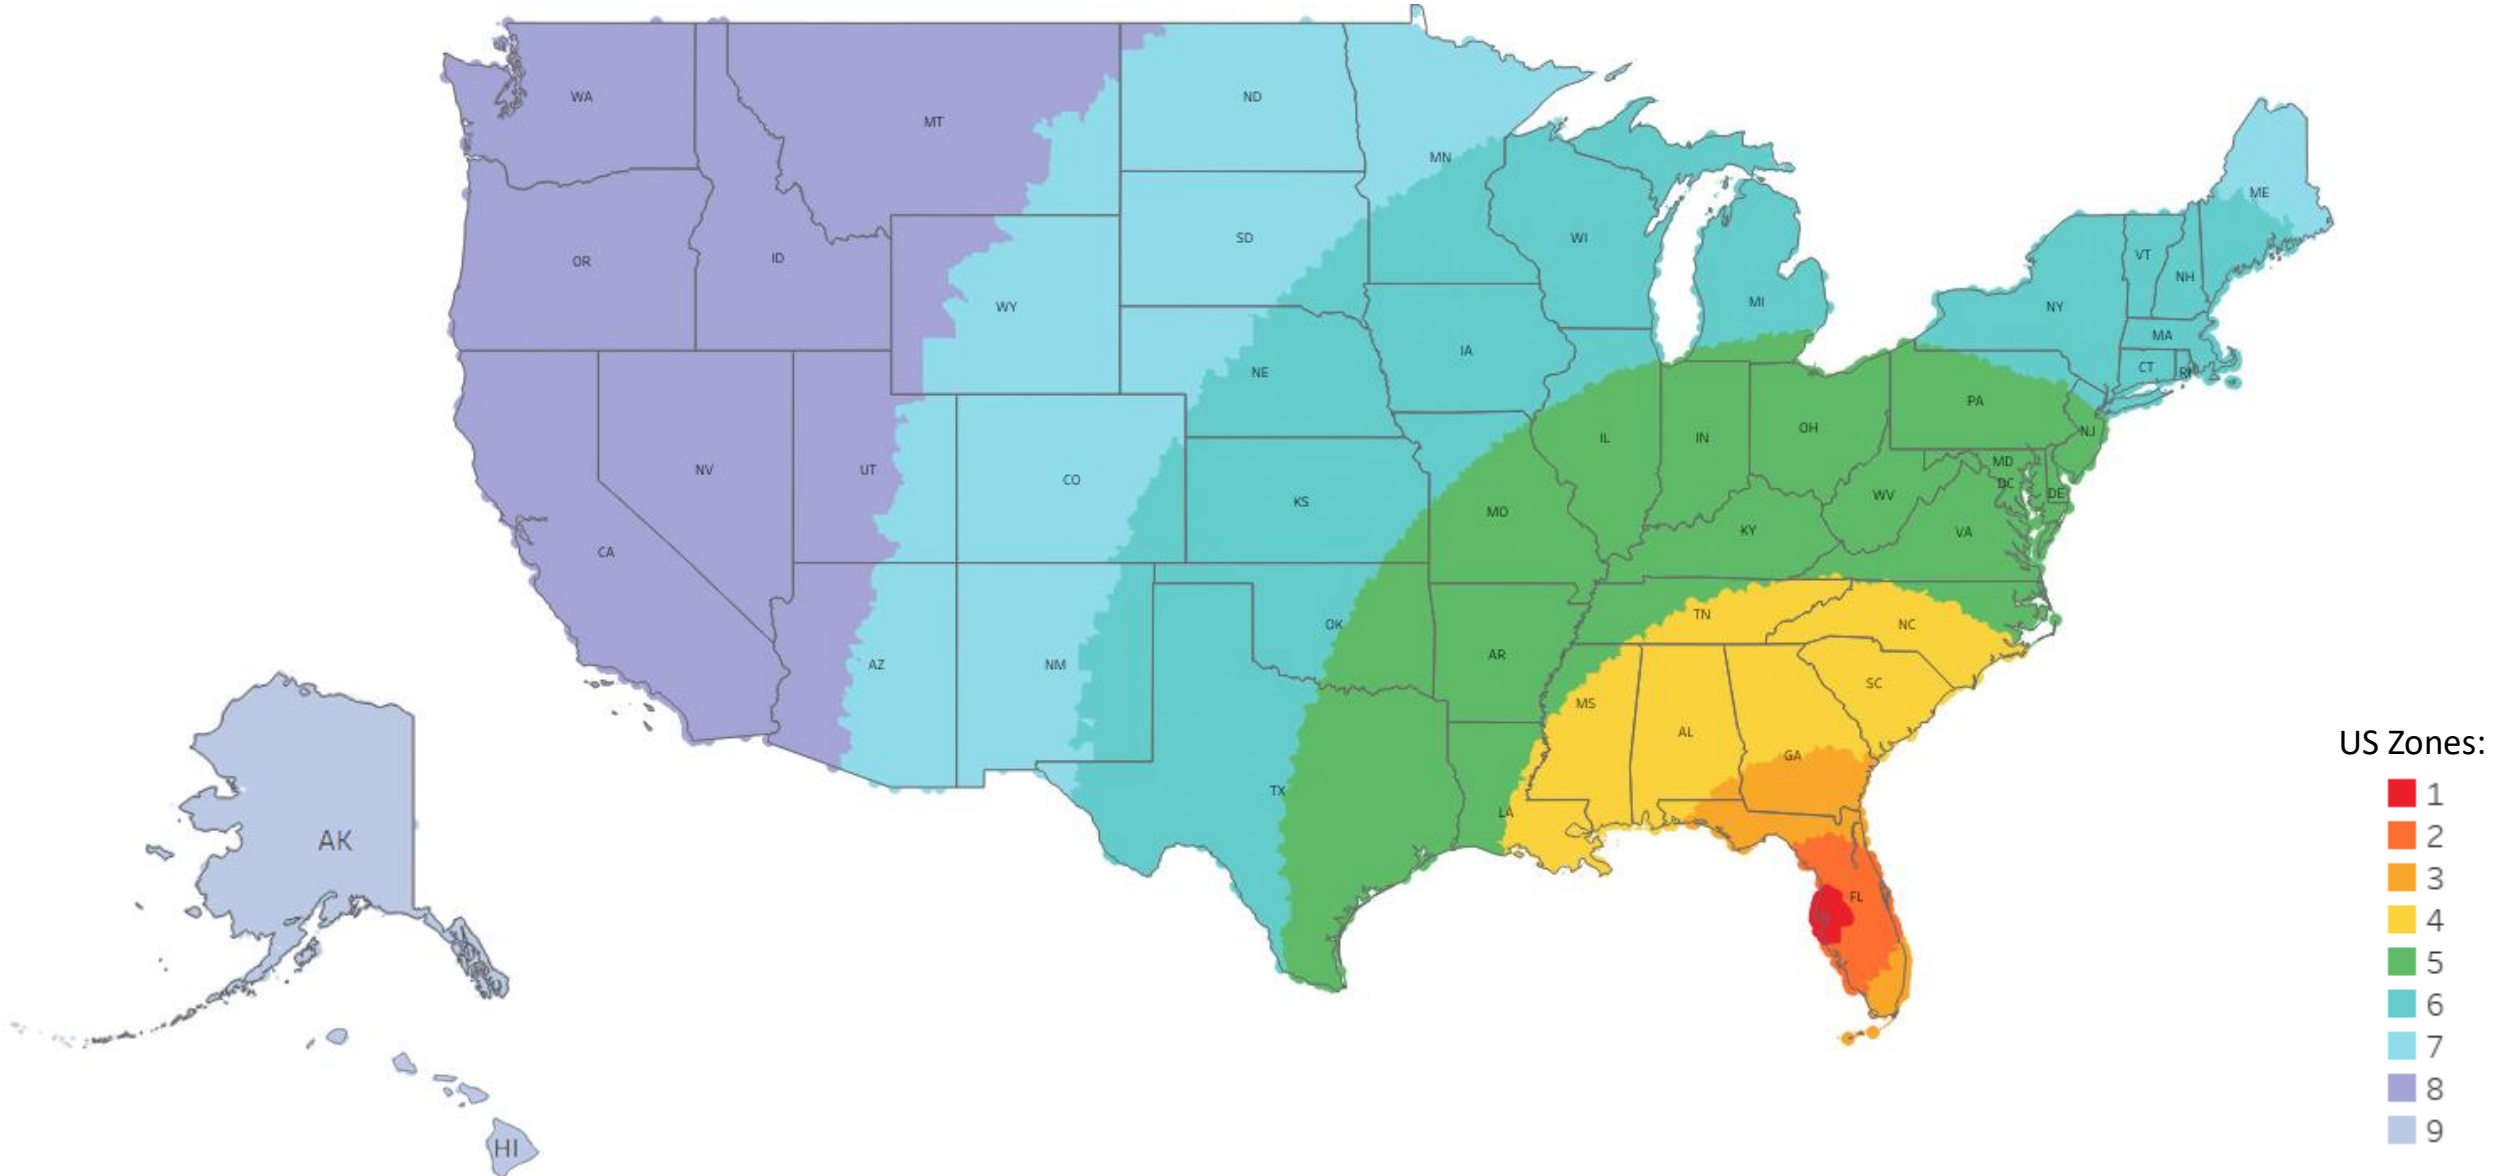

Chicago

Dallas

Moreno Valley

Pennsylvania

US Zones:

- 1
- 2
- 3
- 4
- 5
- 6
- 7
- 8
- 9

St. Petersburg

Chattanooga

Chicago + Dallas

Chicago + Chattanooga

Moreno Valley + Chicago

Moreno Valley + Chattanooga

Chicago + Pennsylvania

Chattanooga + Pennsylvania

Chattanooga + St. Petersburg

St. Petersburg + Pennsylvania

St. Petersburg + Chicago

St. Petersburg + Dallas

St. Petersburg + Moreno

Dallas + Moreno Valley

Dallas + Pennsylvania

Pennsylvania + Moreno Valley

Chicago + Dallas + Moreno Valley

Chicago + Dallas + Chattanooga

Chicago + Dallas + Moreno Valley + Pennsylvania + Chattanooga

Chicago + Dallas + Chattanooga + Pennsylvania + St. Petersburg

Chicago + Dallas + Moreno Valley + Pennsylvania + St. Petersburg

Chicago + Dallas + Moreno Valley + Pennsylvania + St. Petersburg + Chattanooga