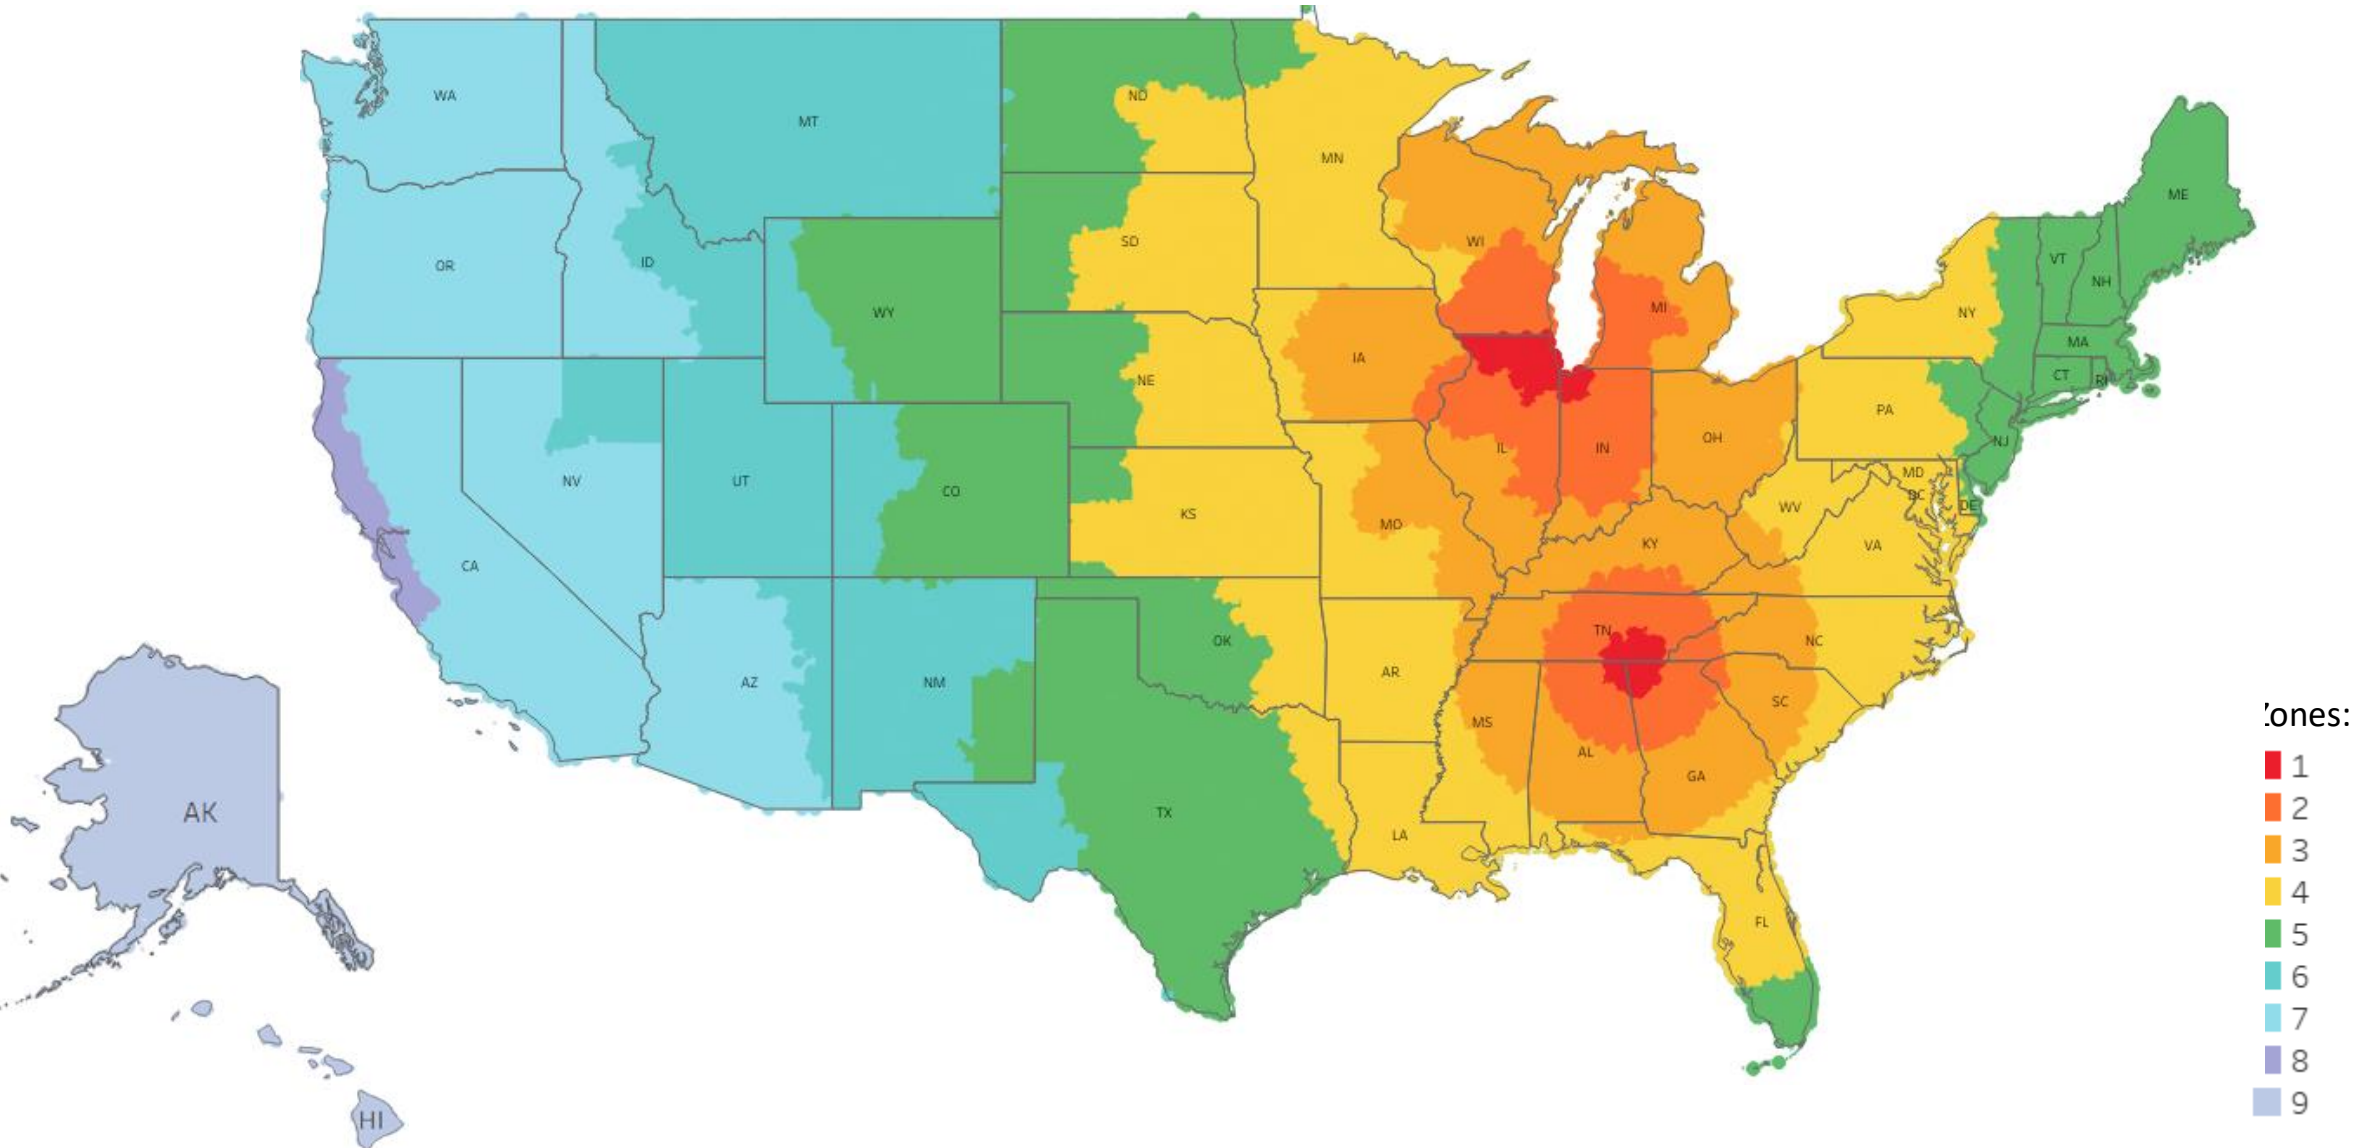

Chicago

Dallas

Moreno Valley

Pennsylvania

US Zones:

- 1
- 2
- 3
- 4
- 5
- 6
- 7
- 8
- 9

St. Petersburg

Chattanooga

Chicago + Dallas

Chicago + Chattanooga

Moreno Valley + Chicago

Moreno Valley + Chattanooga

Chicago + Pennsylvania

Chattanooga + Pennsylvania

Chattanooga + St. Petersburg

St. Petersburg + Pennsylvania

St. Petersburg + Chicago

St. Petersburg + Dallas

St. Petersburg + Moreno

Dallas + Moreno Valley

Dallas + Pennsylvania

Pennsylvania + Moreno Valley

Chicago + Dallas + Moreno Valley

Chicago + Dallas + Chattanooga

Chicago + Dallas + Moreno Valley + Pennsylvania + Chattanooga

Chicago + Dallas + Chattanooga + Pennsylvania + St. Petersburg

Chicago + Dallas + Moreno Valley + Pennsylvania + St. Petersburg

Chicago + Dallas + Moreno Valley + Pennsylvania + St. Petersburg + Chattanooga