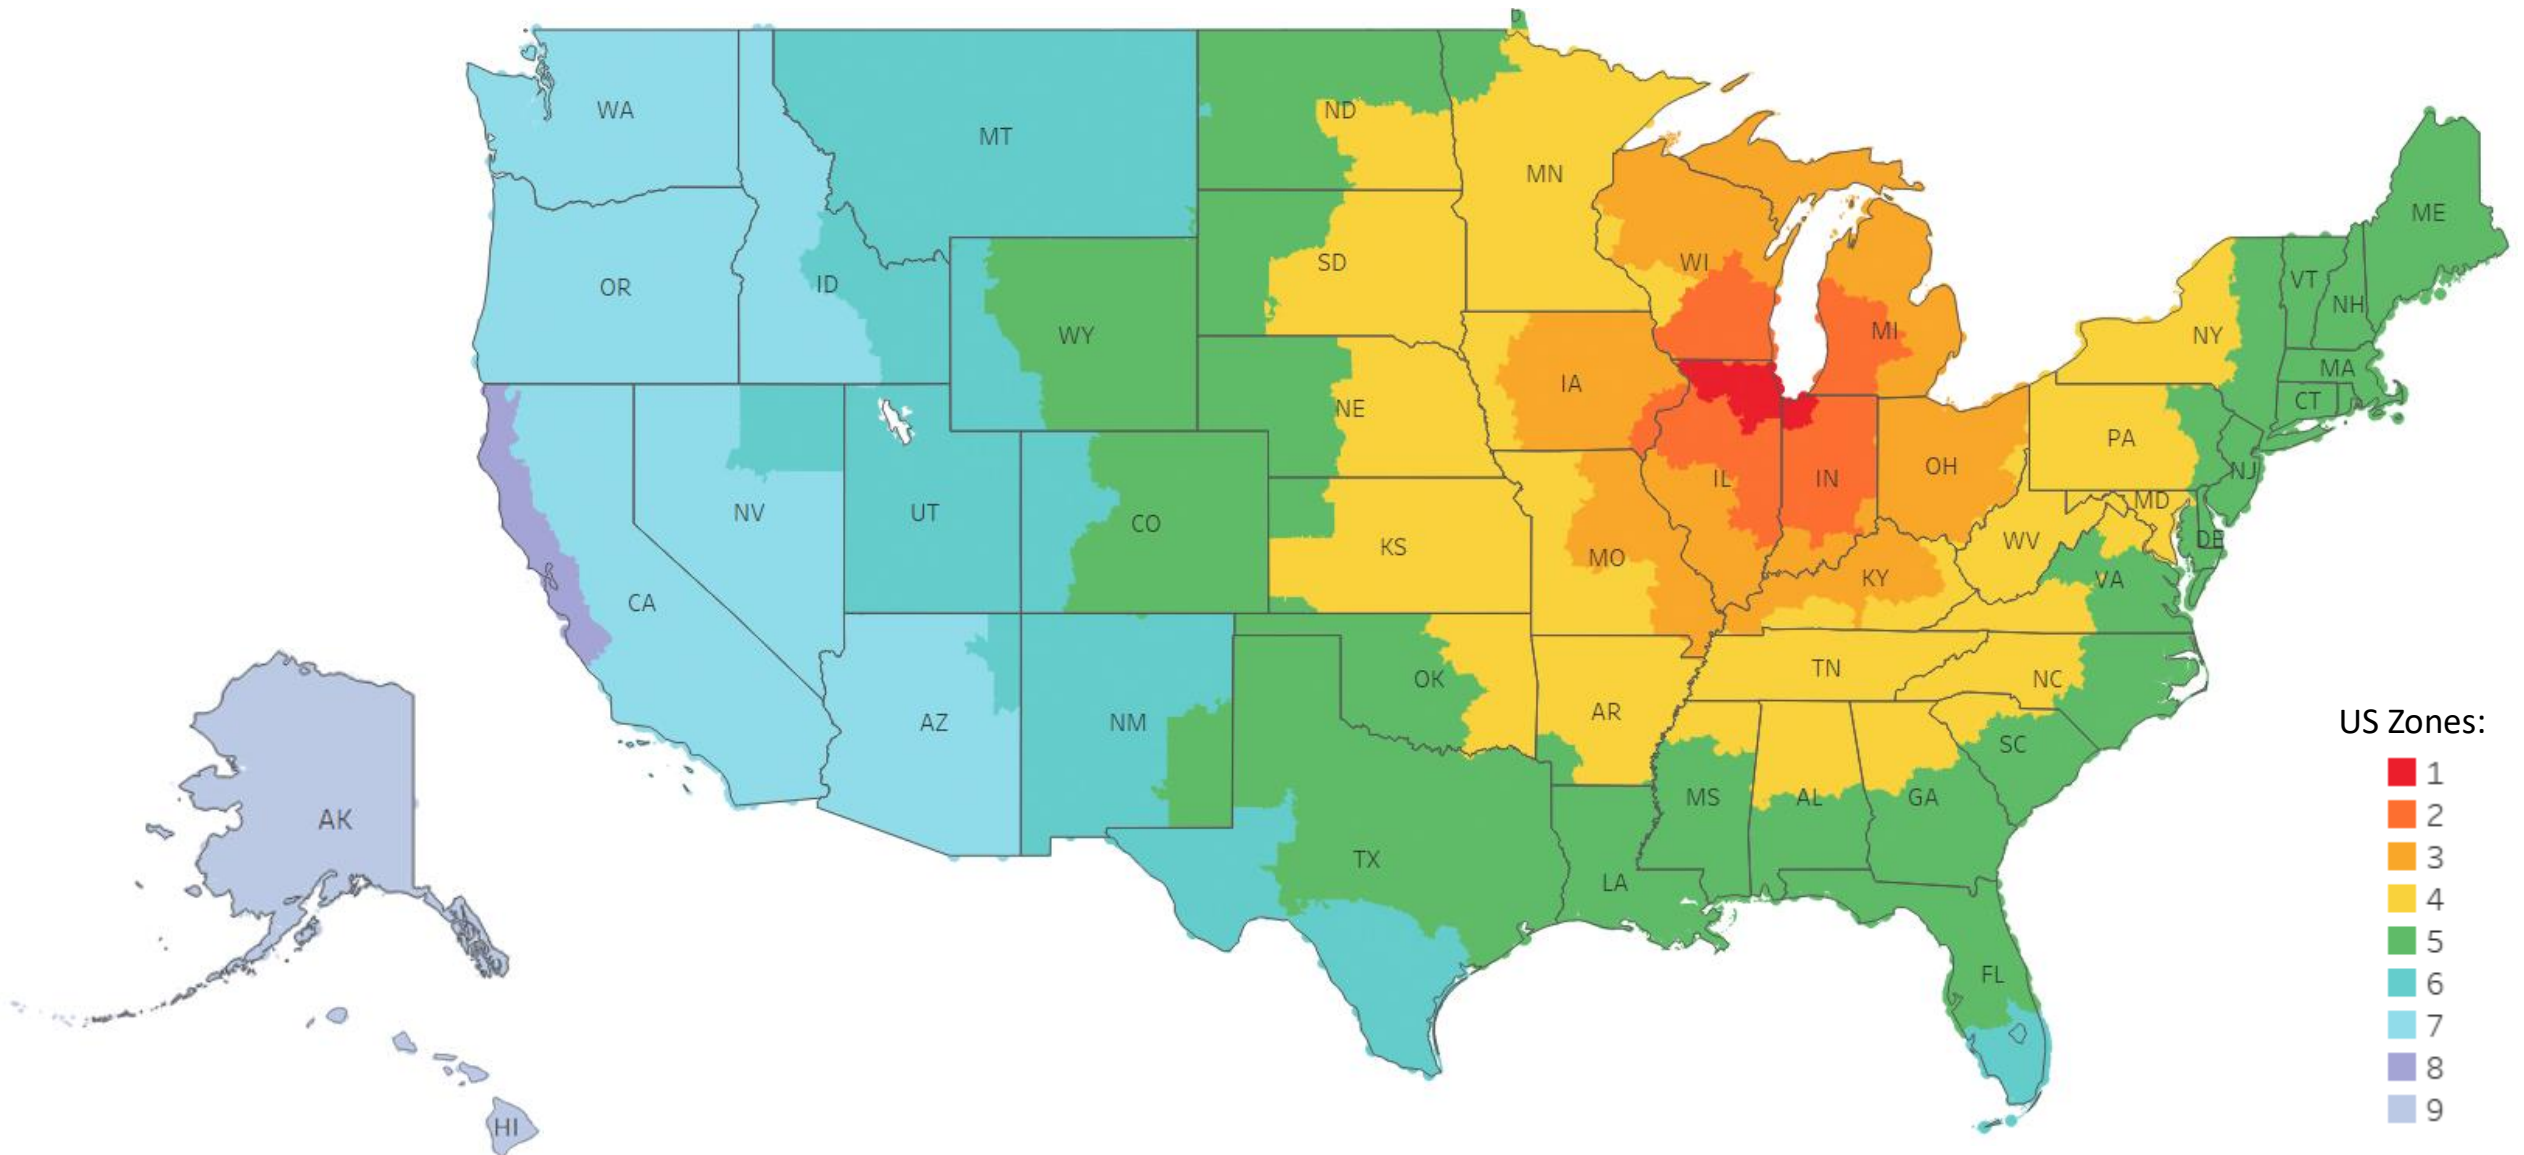

Chicago

Dallas

Moreno Valley

Pennsylvania

US Zones:

- 1
- 2
- 3
- 4
- 5
- 6
- 7
- 8
- 9

St. Petersburg

Chattanooga

Chicago + Dallas

Chicago + Chattanooga

Moreno Valley + Chicago

Moreno Valley + Chattanooga

Chicago + Pennsylvania

Chattanooga + Pennsylvania

Chattanooga + St. Petersburg

St. Petersburg + Pennsylvania

St. Petersburg + Chicago

St. Petersburg + Dallas

St. Petersburg + Moreno

Dallas + Moreno Valley

Dallas + Pennsylvania

Pennsylvania + Moreno Valley

Chicago + Dallas + Moreno Valley

Chicago + Dallas + Chattanooga

Chicago + Dallas + Moreno Valley + Pennsylvania + Chattanooga

Chicago + Dallas + Chattanooga + Pennsylvania + St. Petersburg

Chicago + Dallas + Moreno Valley + Pennsylvania + St. Petersburg

Chicago + Dallas + Moreno Valley + Pennsylvania + St. Petersburg + Chattanooga