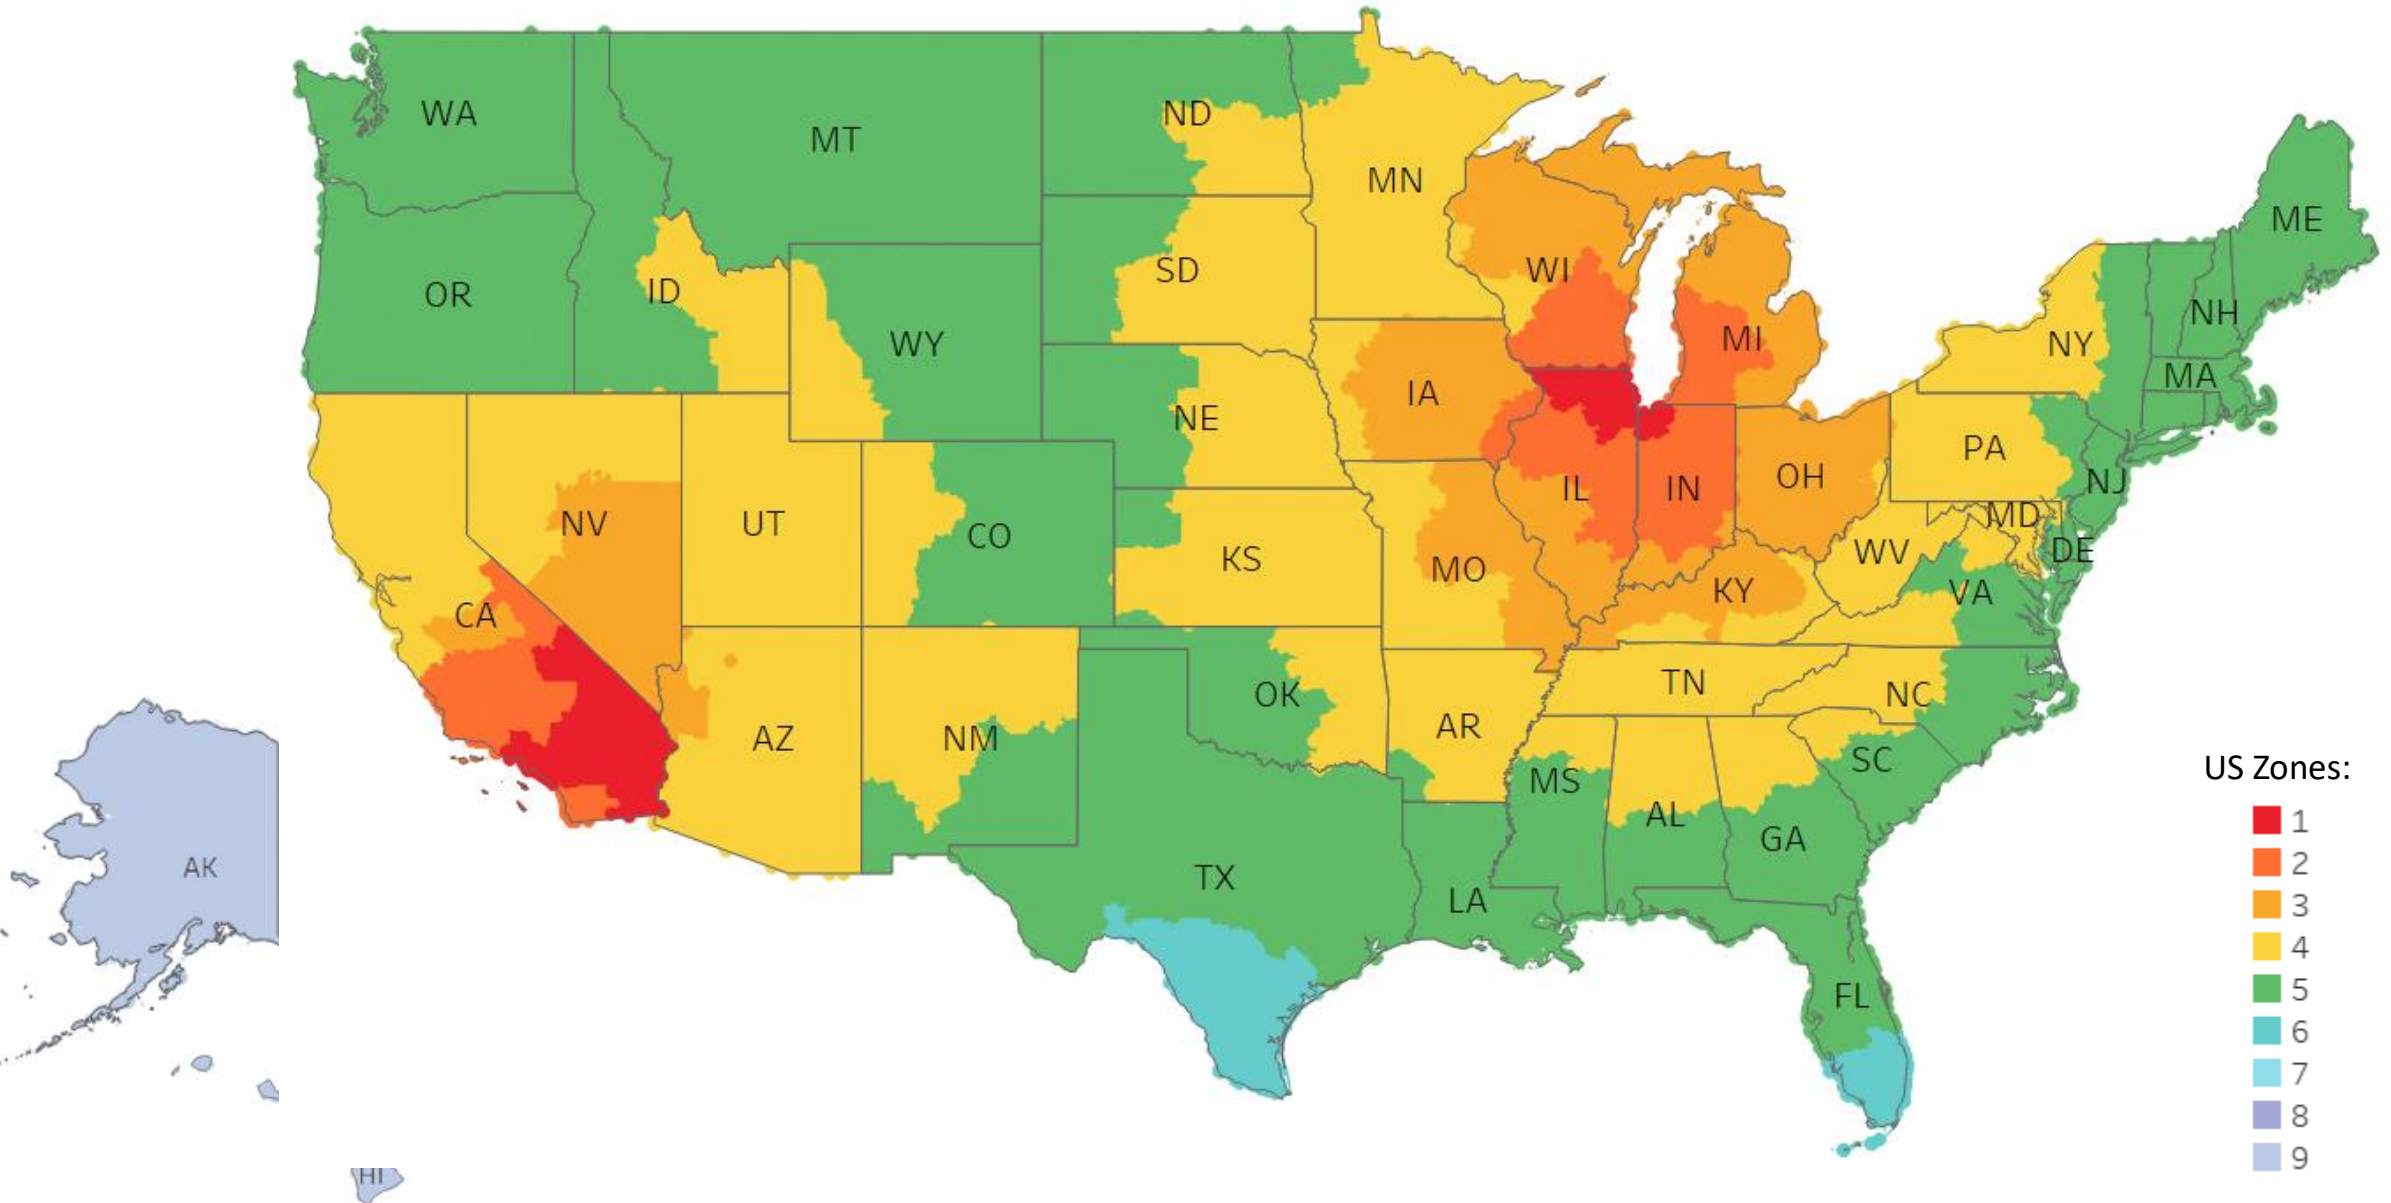

Chicago

Dallas

Moreno Valley

Pennsylvania

US Zones:

- 1
- 2
- 3
- 4
- 5
- 6
- 7
- 8
- 9

St. Petersburg

Chattanooga

Chicago + Dallas

Chicago + Chattanooga

Moreno Valley + Chicago

Moreno Valley + Chattanooga

Chicago + Pennsylvania

Chattanooga + Pennsylvania

Chattanooga + St. Petersburg

St. Petersburg + Pennsylvania

St. Petersburg + Chicago

St. Petersburg + Dallas

St. Petersburg + Moreno

Dallas + Moreno Valley

Dallas + Pennsylvania

Pennsylvania + Moreno Valley

Chicago + Dallas + Moreno Valley

Chicago + Dallas + Chattanooga

Chicago + Dallas + Moreno Valley + Pennsylvania + Chattanooga

Chicago + Dallas + Chattanooga + Pennsylvania + St. Petersburg

Chicago + Dallas + Moreno Valley + Pennsylvania + St. Petersburg

Chicago + Dallas + Moreno Valley + Pennsylvania + St. Petersburg + Chattanooga