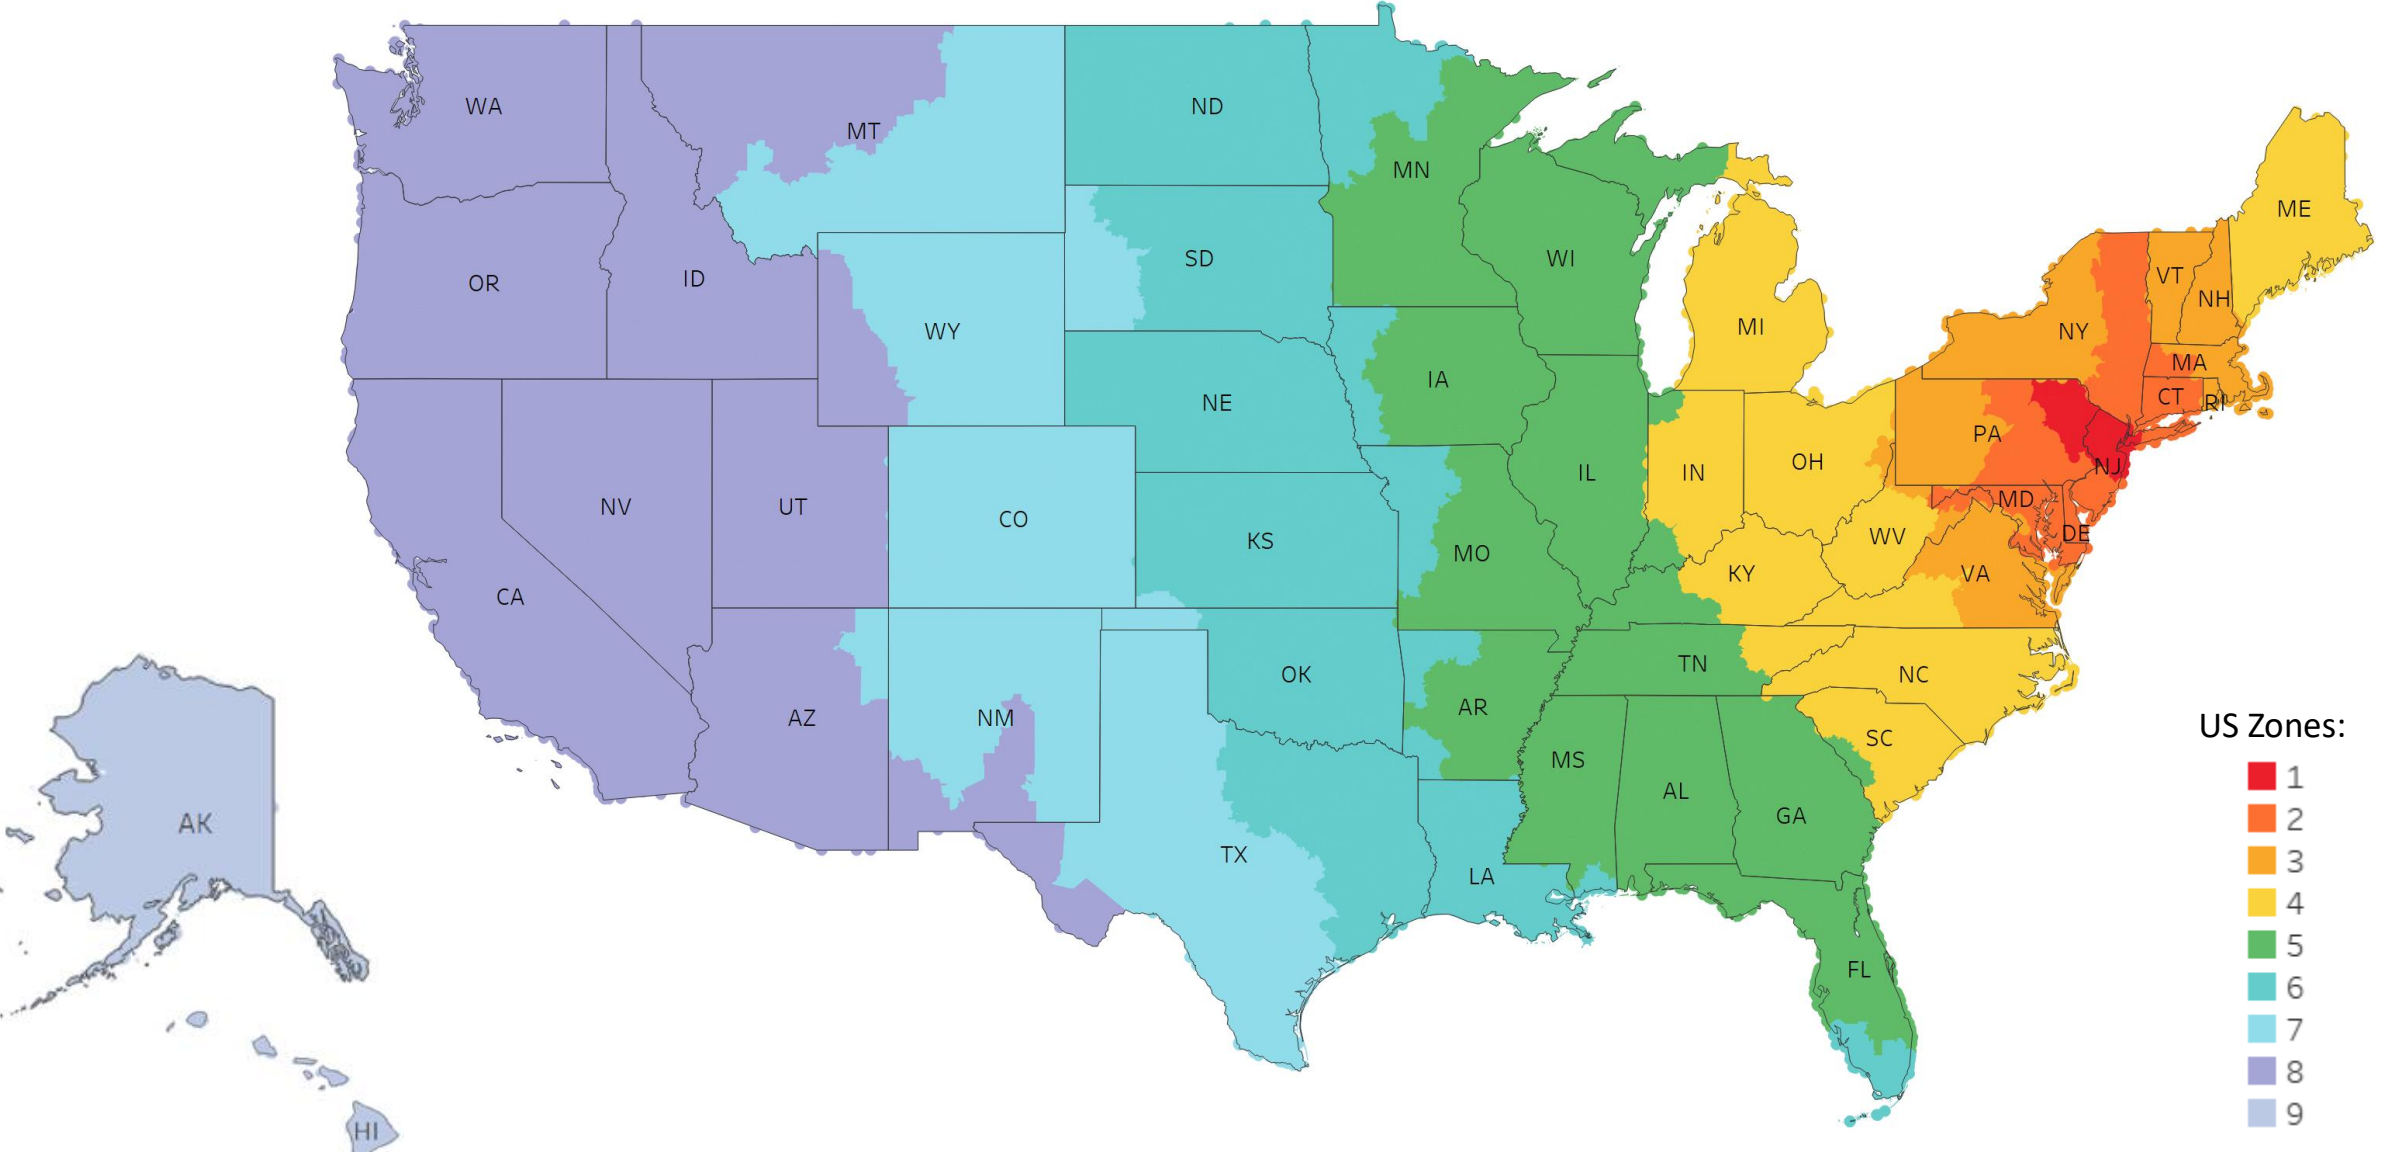

Chicago

Dallas

Moreno Valley

Pennsylvania

US Zones:

- 1
- 2
- 3
- 4
- 5
- 6
- 7
- 8
- 9

St. Petersburg

Chattanooga

Chicago + Dallas

Chicago + Chattanooga

Moreno Valley + Chicago

Moreno Valley + Chattanooga

Chicago + Pennsylvania

Chattanooga + Pennsylvania

Chattanooga + St. Petersburg

St. Petersburg + Pennsylvania

St. Petersburg + Chicago

St. Petersburg + Dallas

St. Petersburg + Moreno

Dallas + Moreno Valley

Dallas + Pennsylvania

Pennsylvania + Moreno Valley

Chicago + Dallas + Moreno Valley

Chicago + Dallas + Chattanooga

Chicago + Dallas + Moreno Valley + Pennsylvania + Chattanooga

Chicago + Dallas + Chattanooga + Pennsylvania + St. Petersburg

Chicago + Dallas + Moreno Valley + Pennsylvania + St. Petersburg

Chicago + Dallas + Moreno Valley + Pennsylvania + St. Petersburg + Chattanooga