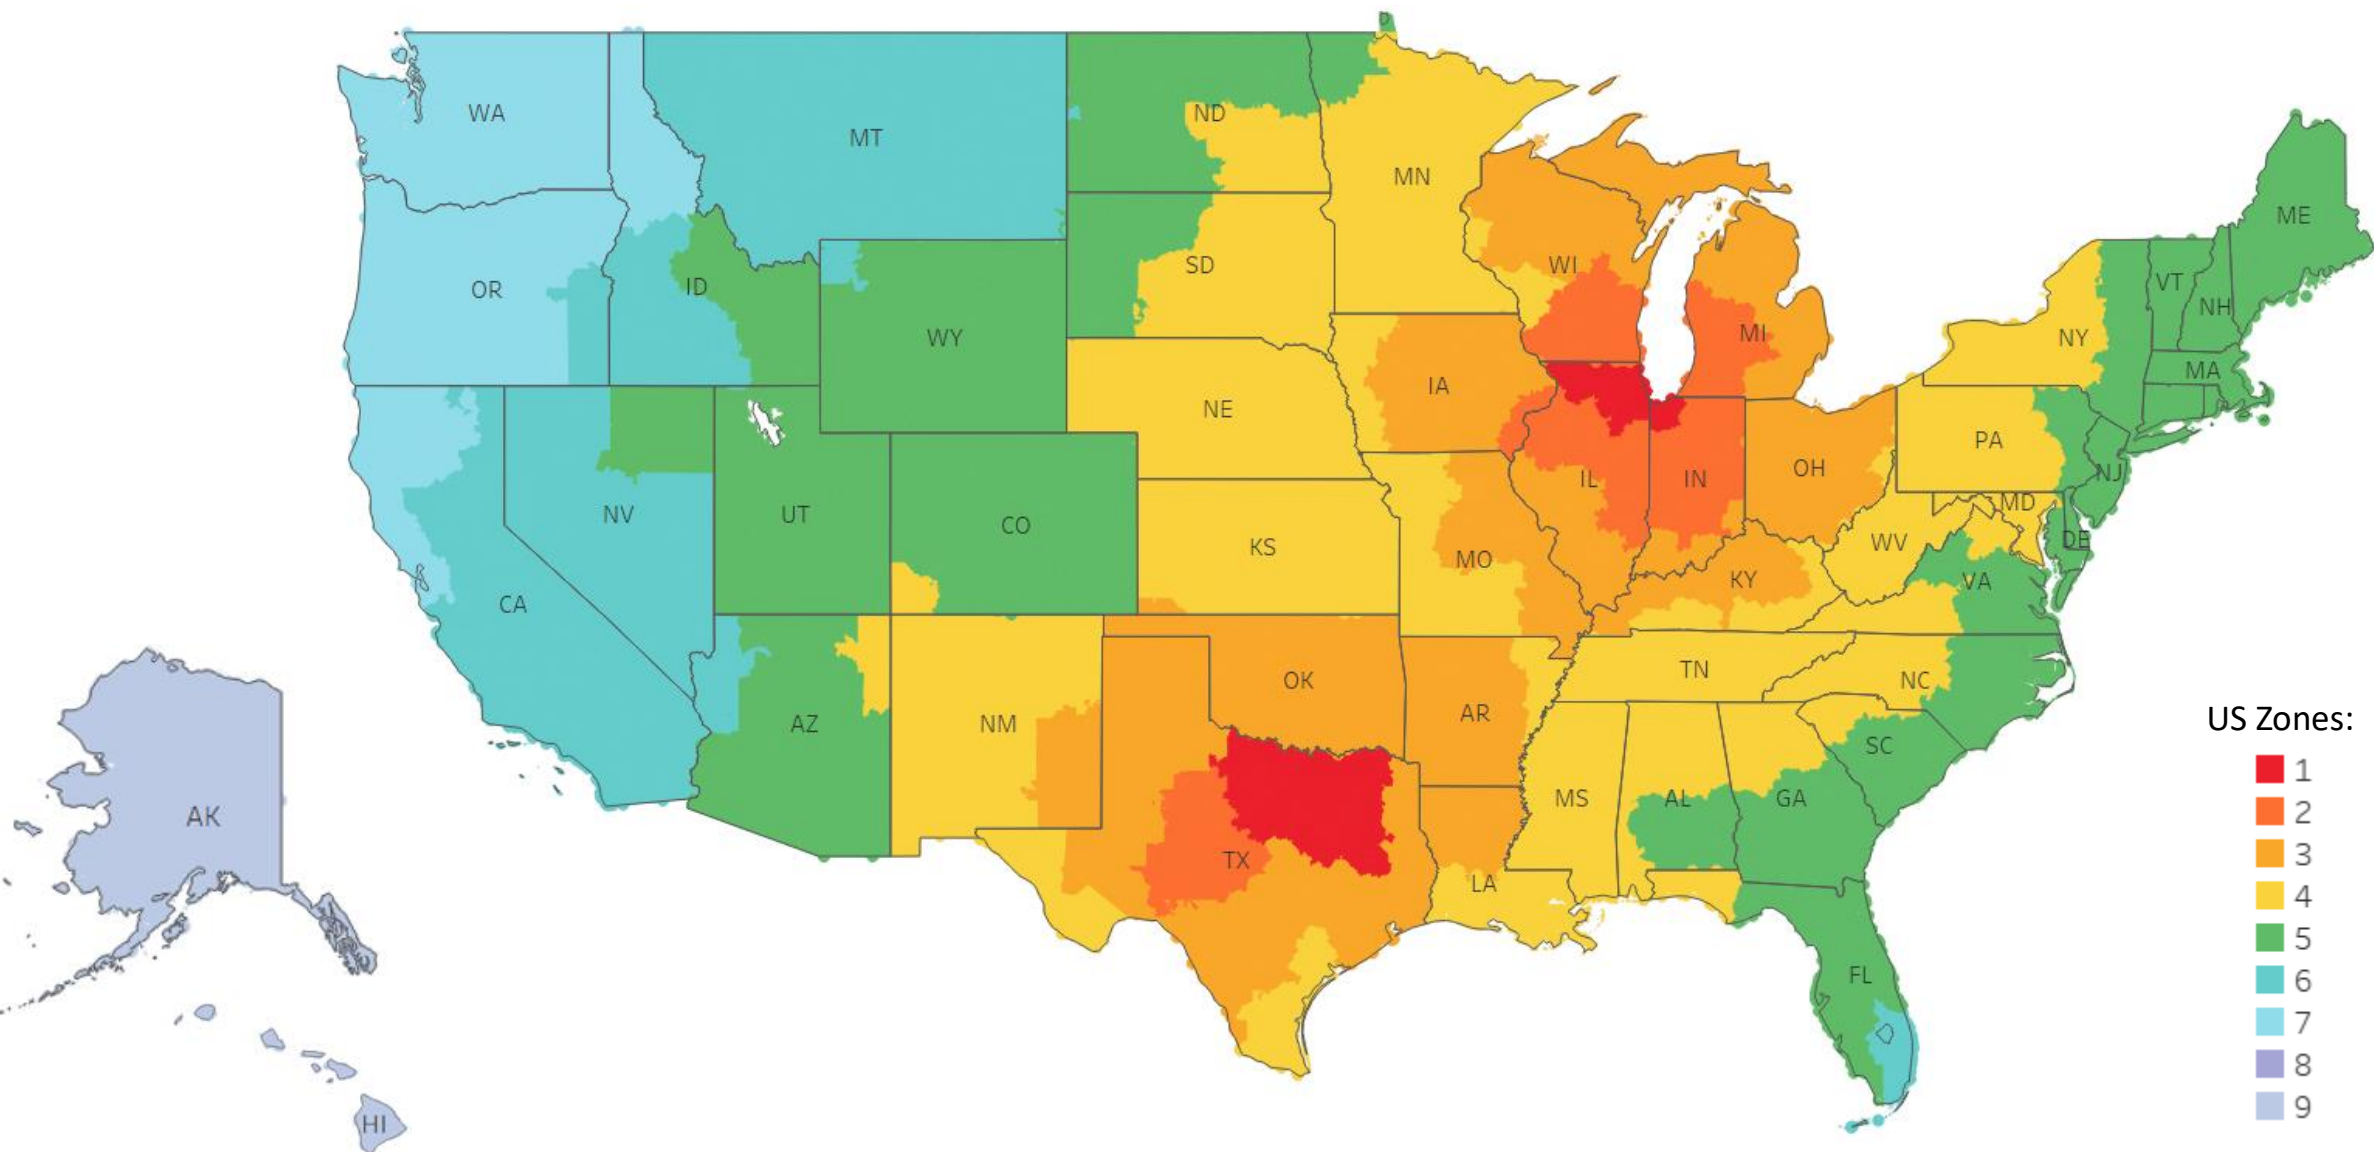

Chicago

Dallas

Moreno Valley

Pennsylvania

US Zones:

- 1
- 2
- 3
- 4
- 5
- 6
- 7
- 8
- 9

St. Petersburg

Chattanooga

Chicago + Dallas

Chicago + Chattanooga

Moreno Valley + Chicago

Moreno Valley + Chattanooga

Chicago + Pennsylvania

Chattanooga + Pennsylvania

Chattanooga + St. Petersburg

St. Petersburg + Pennsylvania

St. Petersburg + Chicago

St. Petersburg + Dallas

St. Petersburg + Moreno

Dallas + Moreno Valley

Dallas + Pennsylvania

Pennsylvania + Moreno Valley

Chicago + Dallas + Moreno Valley

Chicago + Dallas + Chattanooga

Chicago + Dallas + Moreno Valley + Pennsylvania + Chattanooga

Chicago + Dallas + Chattanooga + Pennsylvania + St. Petersburg

Chicago + Dallas + Moreno Valley + Pennsylvania + St. Petersburg

Chicago + Dallas + Moreno Valley + Pennsylvania + St. Petersburg + Chattanooga