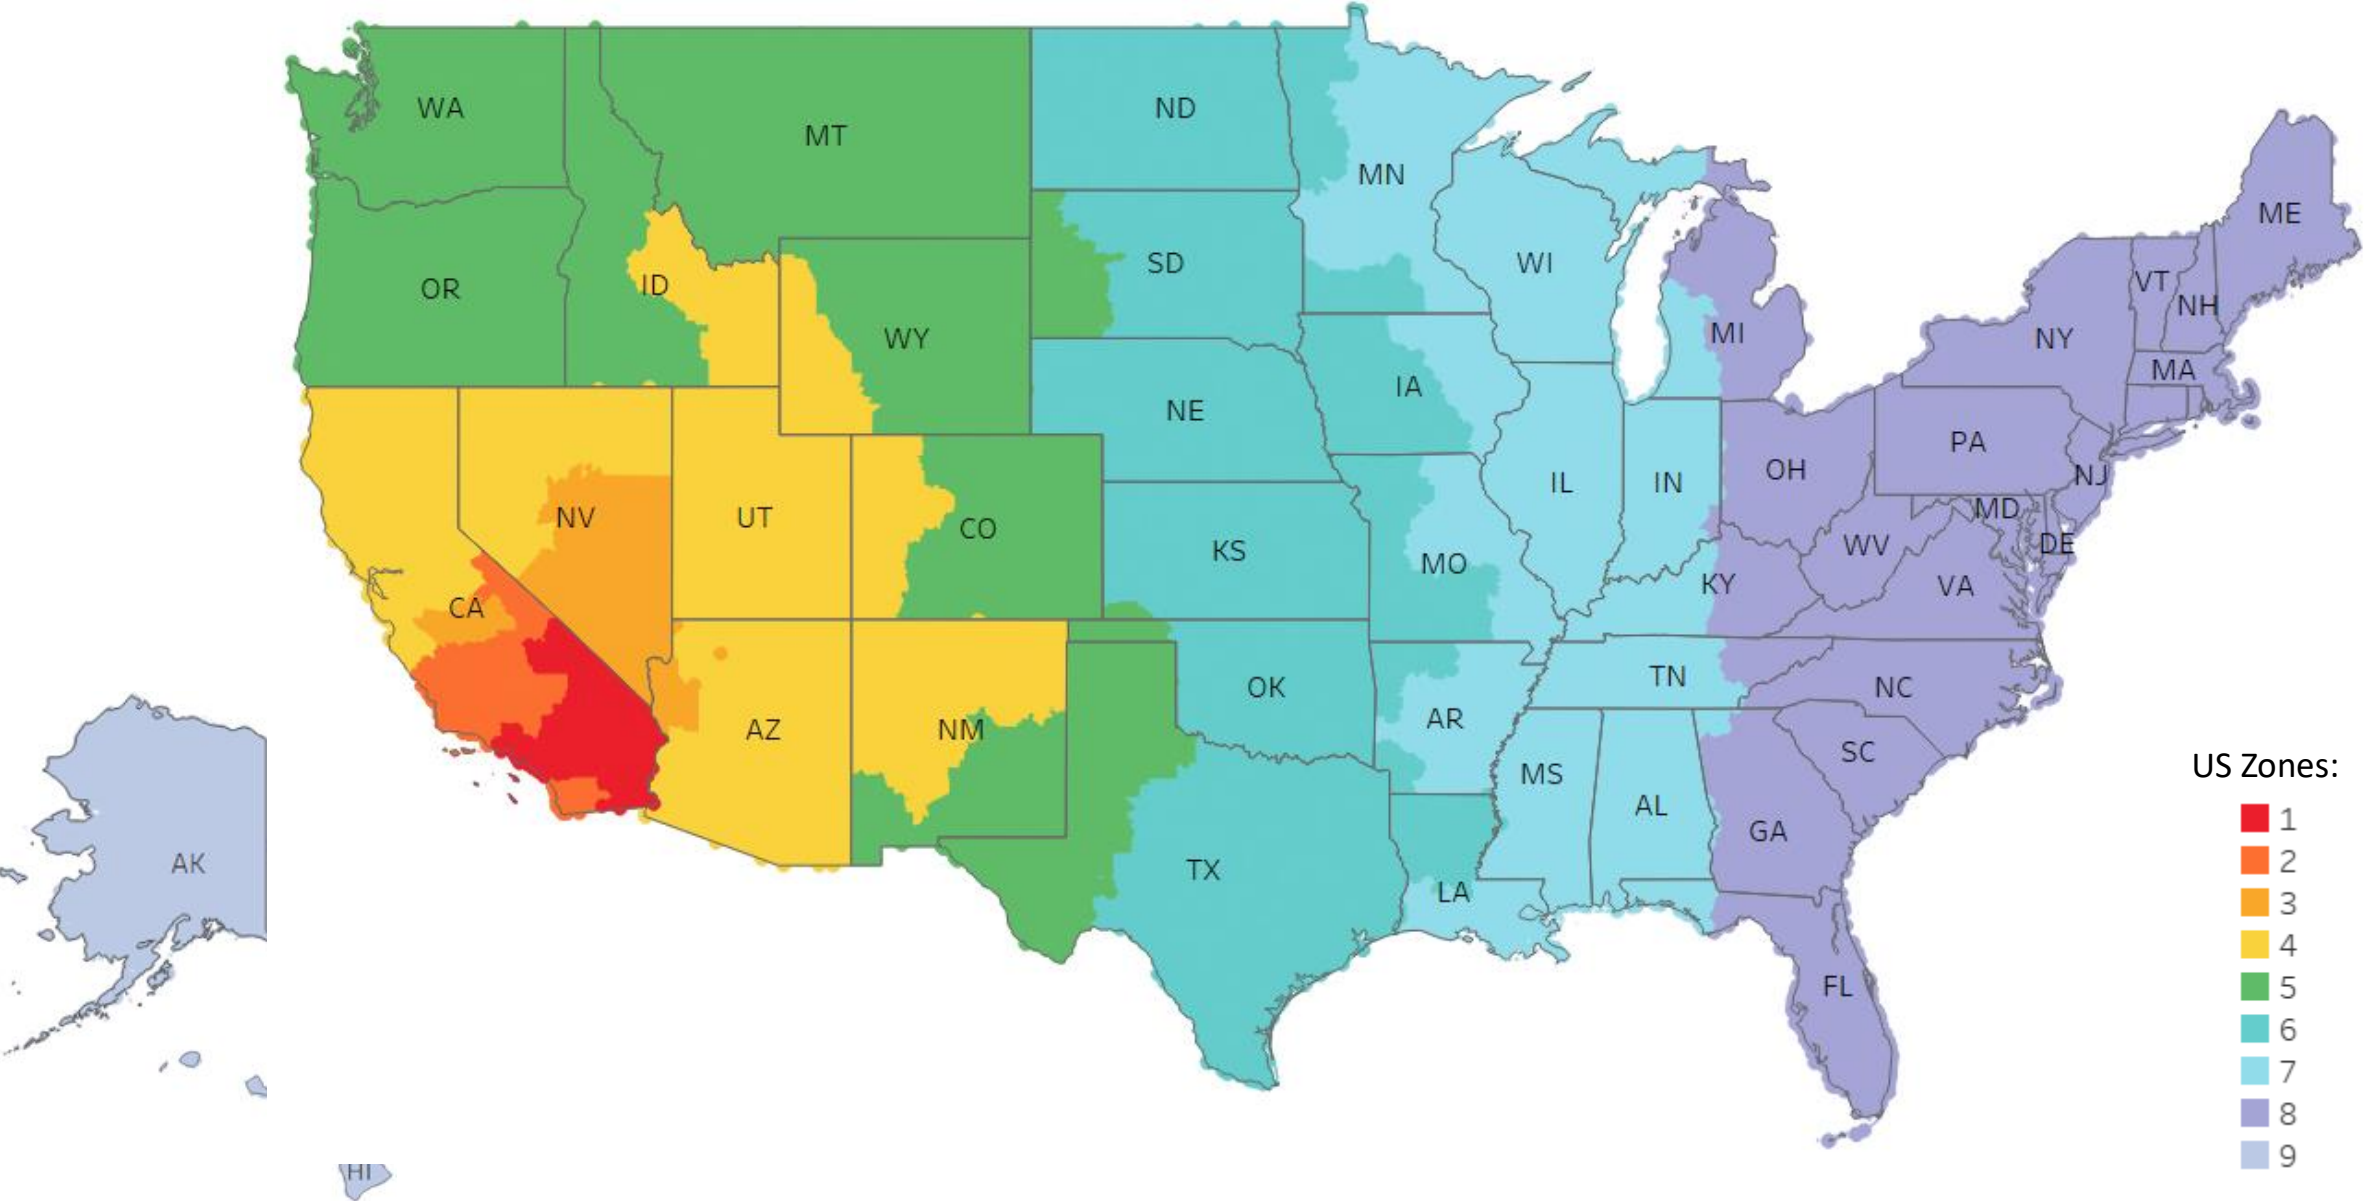

Chicago

Dallas

Moreno Valley

Pennsylvania

US Zones:

- 1
- 2
- 3
- 4
- 5
- 6
- 7
- 8
- 9

St. Petersburg

Chattanooga

Chicago + Dallas

Chicago + Chattanooga

Moreno Valley + Chicago

Moreno Valley + Chattanooga

Chicago + Pennsylvania

Chattanooga + Pennsylvania

Chattanooga + St. Petersburg

St. Petersburg + Pennsylvania

St. Petersburg + Chicago

St. Petersburg + Dallas

St. Petersburg + Moreno

Dallas + Moreno Valley

Dallas + Pennsylvania

Pennsylvania + Moreno Valley

Chicago + Dallas + Moreno Valley

Chicago + Dallas + Chattanooga

Chicago + Dallas + Moreno Valley + Pennsylvania + Chattanooga

Chicago + Dallas + Chattanooga + Pennsylvania + St. Petersburg

Chicago + Dallas + Moreno Valley + Pennsylvania + St. Petersburg

Chicago + Dallas + Moreno Valley + Pennsylvania + St. Petersburg + Chattanooga