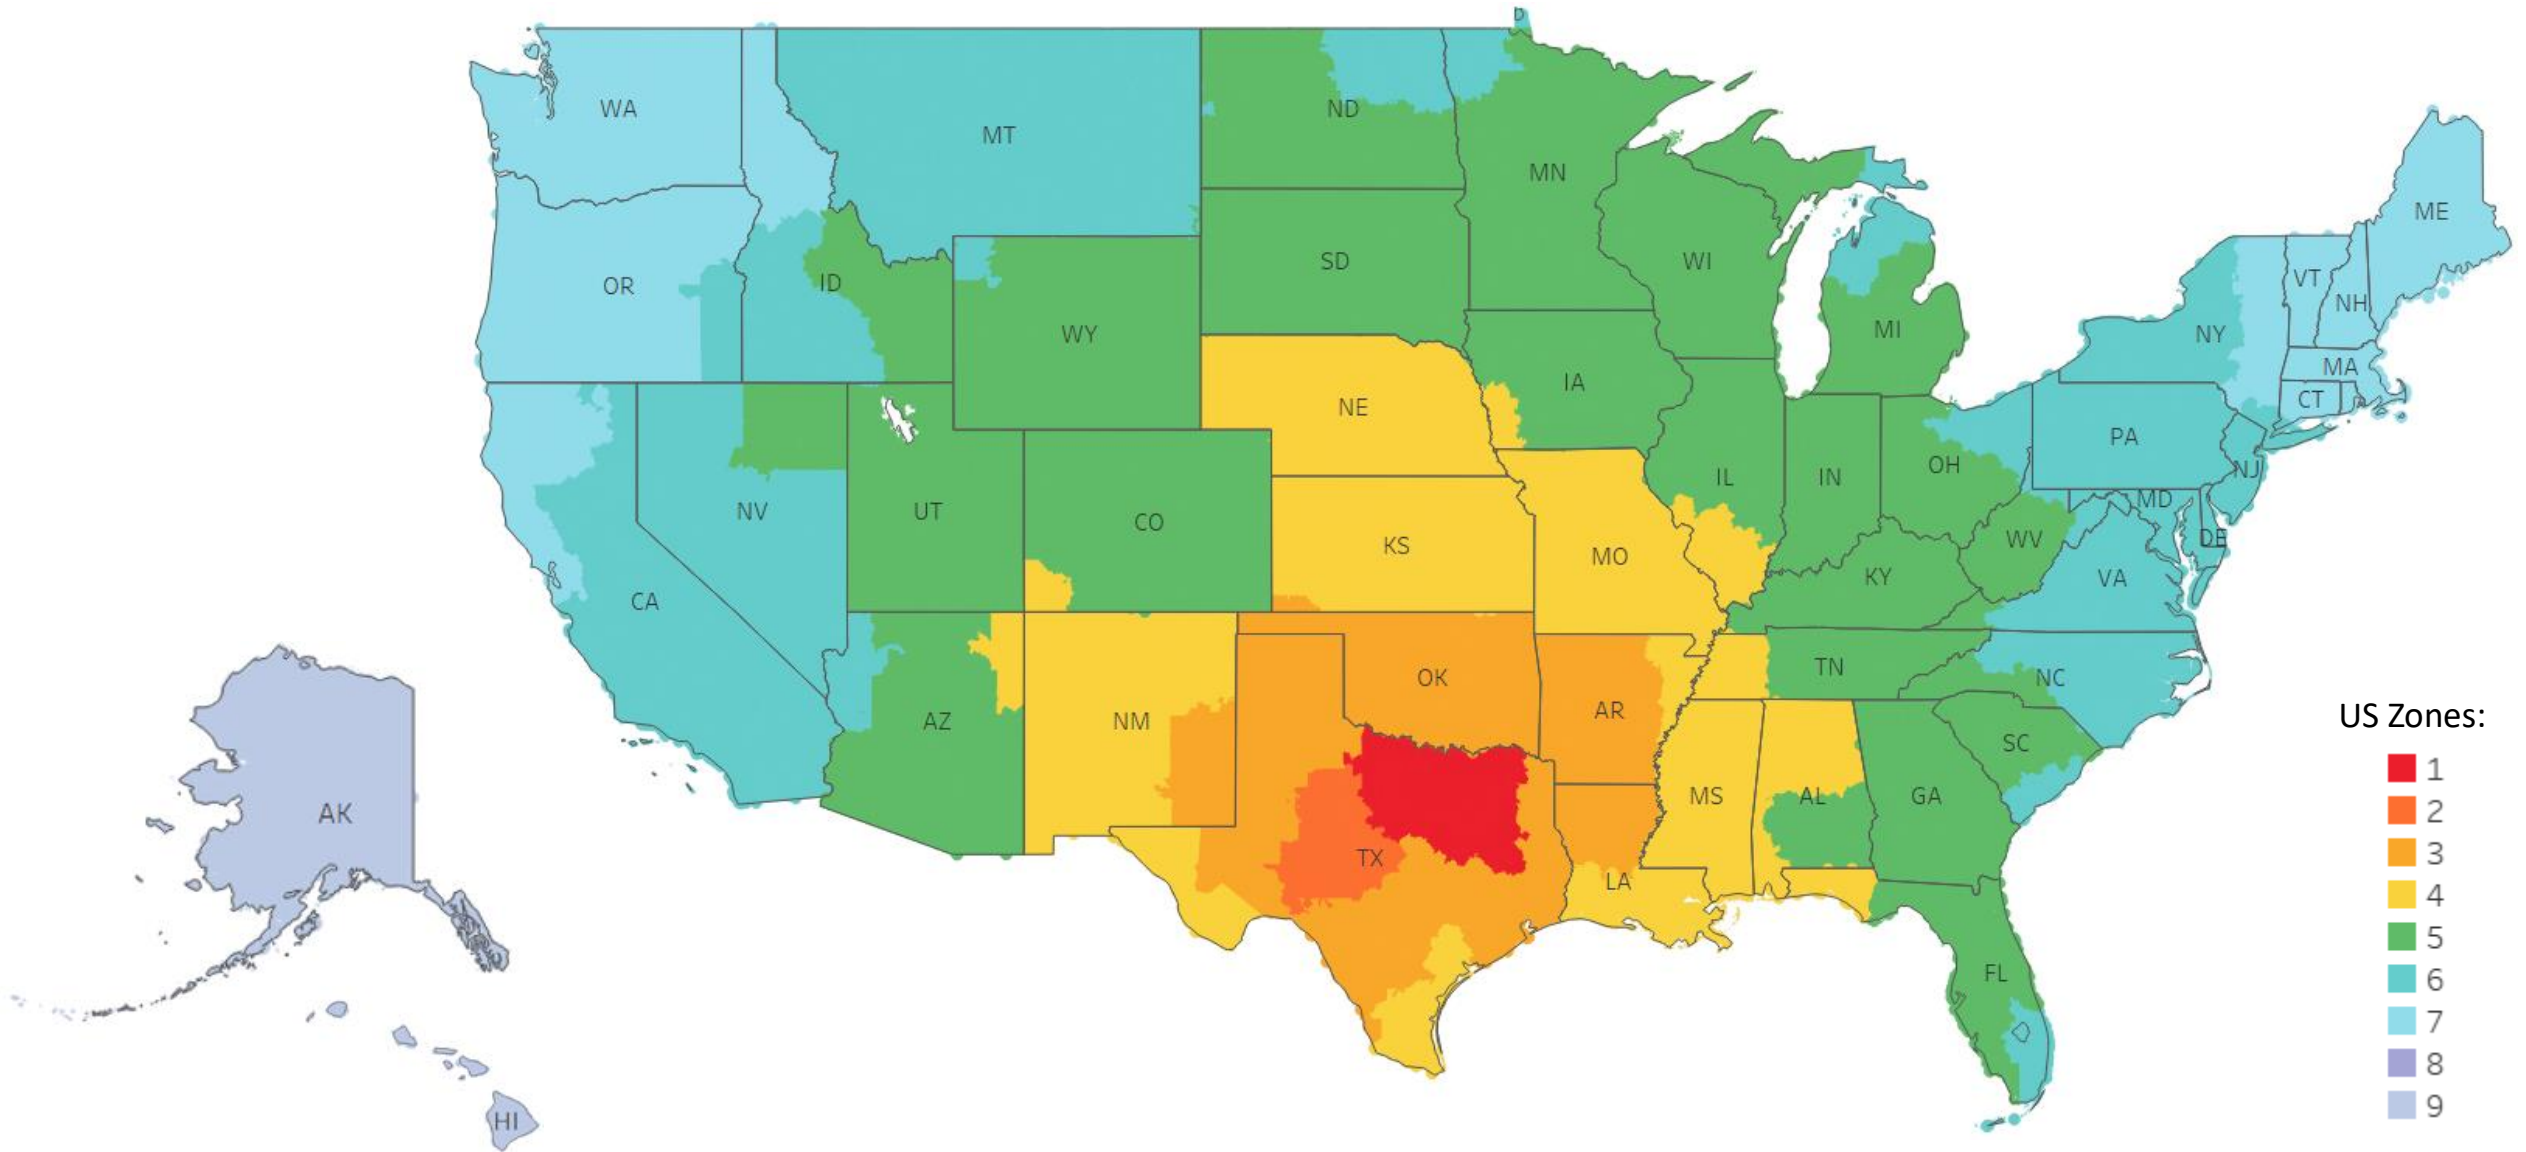

Chicago

Dallas

Moreno Valley

Pennsylvania

US Zones:

- 1
- 2
- 3
- 4
- 5
- 6
- 7
- 8
- 9

St. Petersburg

Chattanooga

Chicago + Dallas

Chicago + Chattanooga

Moreno Valley + Chicago

Moreno Valley + Chattanooga

Chicago + Pennsylvania

Chattanooga + Pennsylvania

Chattanooga + St. Petersburg

St. Petersburg + Pennsylvania

St. Petersburg + Chicago

St. Petersburg + Dallas

St. Petersburg + Moreno

Dallas + Moreno Valley

Dallas + Pennsylvania

Pennsylvania + Moreno Valley

Chicago + Dallas + Moreno Valley

Chicago + Dallas + Chattanooga

Chicago + Dallas + Moreno Valley + Pennsylvania + Chattanooga

Chicago + Dallas + Chattanooga + Pennsylvania + St. Petersburg

Chicago + Dallas + Moreno Valley + Pennsylvania + St. Petersburg

Chicago + Dallas + Moreno Valley + Pennsylvania + St. Petersburg + Chattanooga