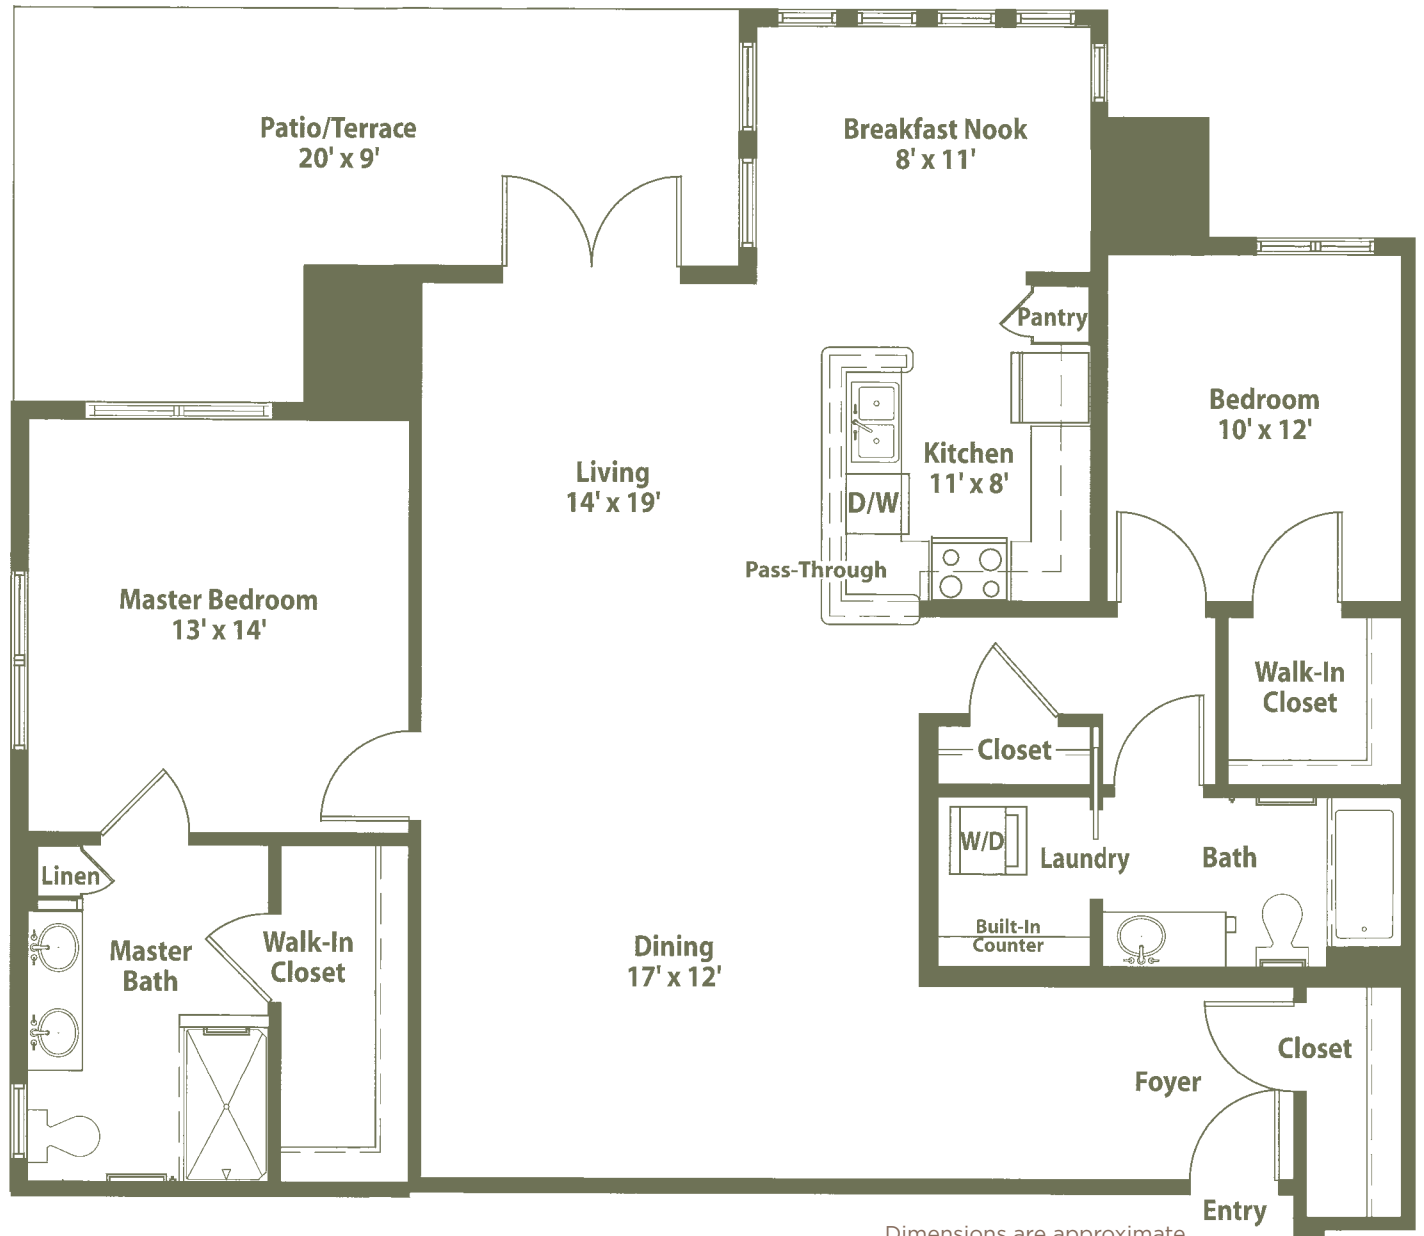

# The Barrington

Two Bedroom • Two Bath • 1,075 sq. ft.

Dimensions are approximate.  
Floor plans may vary.

# The Davenport

Two Bedroom • Two Bath • 1,300 sq. ft.

Dimensions are approximate.  
Floor plans may vary.

# The Grand Langston

Two Bedroom • Two Bath • 1,550 sq. ft.

Dimensions are approximate.  
Floor plans may vary.

# The Langston

Two Bedroom • Two Bath • 1,420 sq. ft.