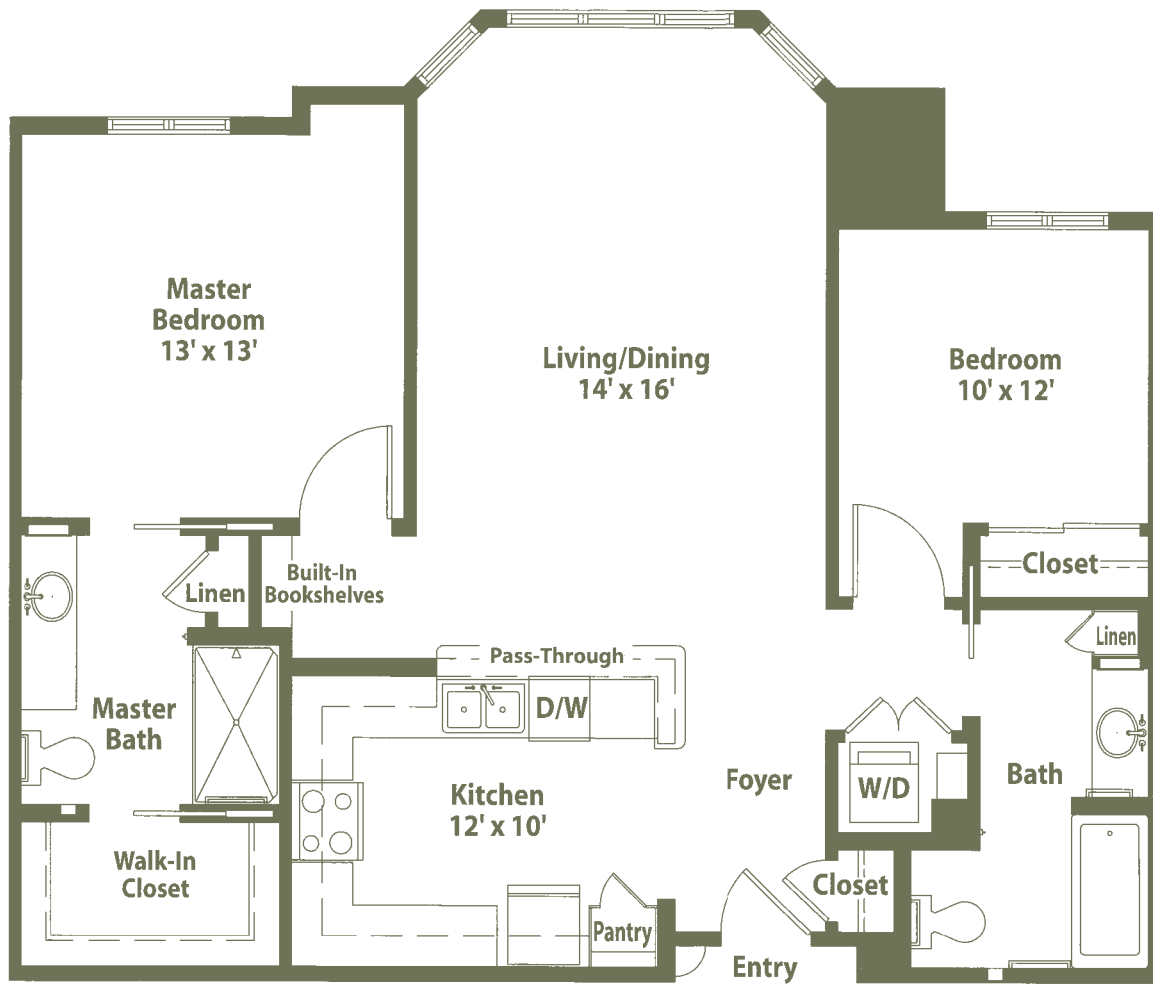

# The Barrington

Two Bedroom • Two Bath • 1,075 sq. ft.

Dimensions are approximate.  
Floor plans may vary.

# The Davenport

Two Bedroom • Two Bath • 1,300 sq. ft.

Dimensions are approximate.  
Floor plans may vary.

# The Grand Langston

Two Bedroom • Two Bath • 1,550 sq. ft.

Dimensions are approximate.  
Floor plans may vary.

# The Langston

Two Bedroom • Two Bath • 1,420 sq. ft.