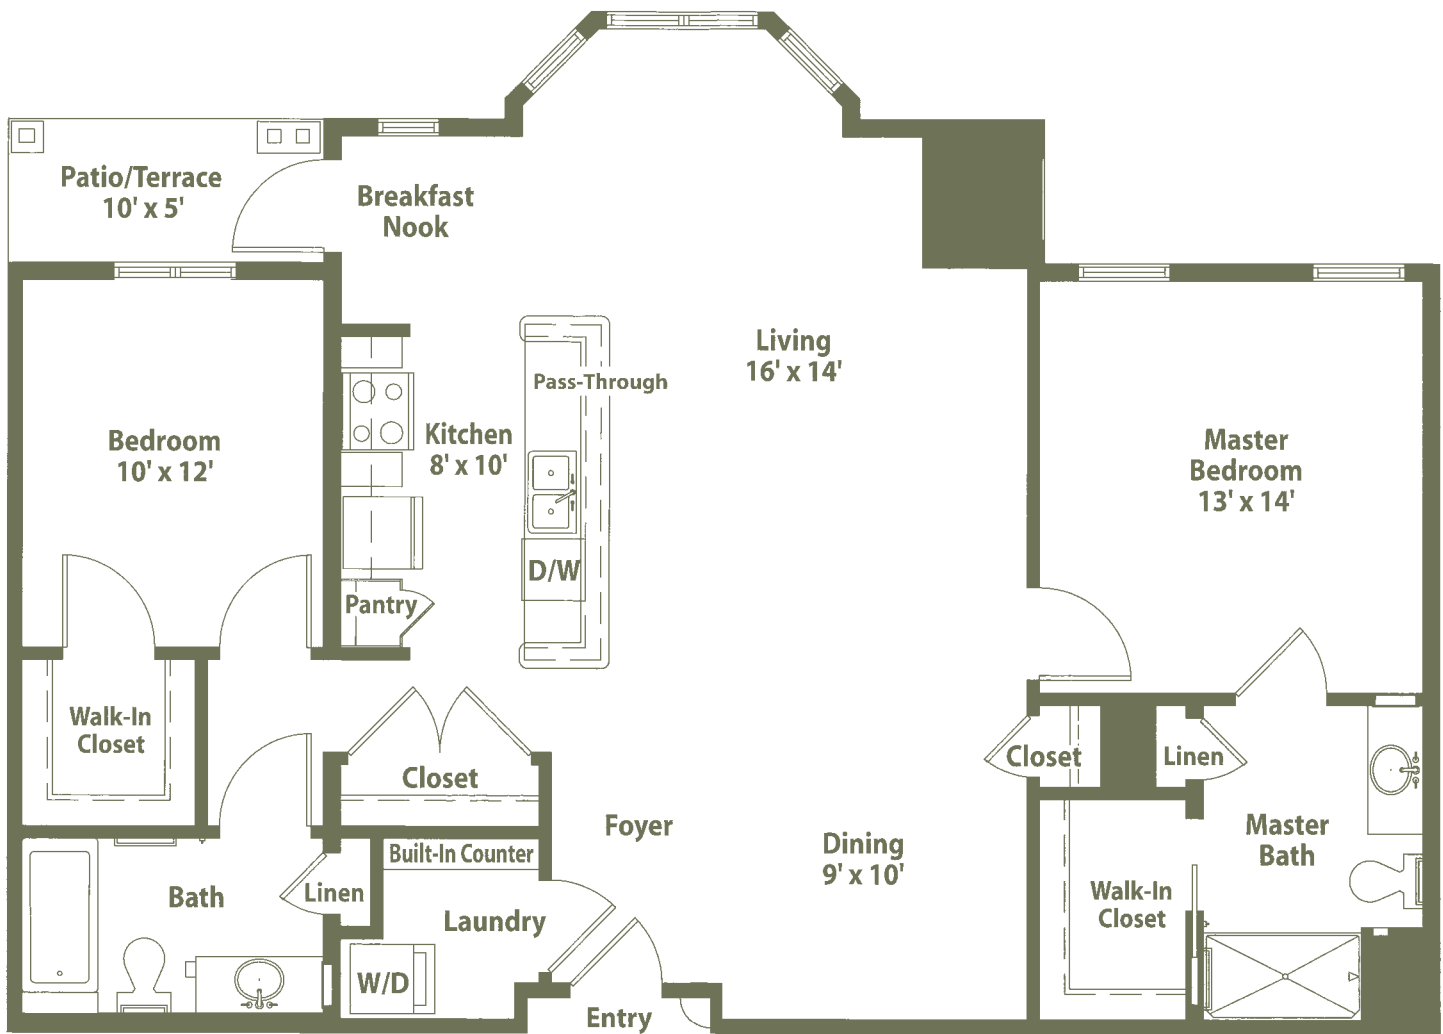

# The Barrington

Two Bedroom • Two Bath • 1,075 sq. ft.

Dimensions are approximate.  
Floor plans may vary.

# The Davenport

Two Bedroom • Two Bath • 1,300 sq. ft.

Dimensions are approximate.  
Floor plans may vary.

# The Grand Langston

Two Bedroom • Two Bath • 1,550 sq. ft.

Dimensions are approximate.  
Floor plans may vary.

# The Langston

Two Bedroom • Two Bath • 1,420 sq. ft.