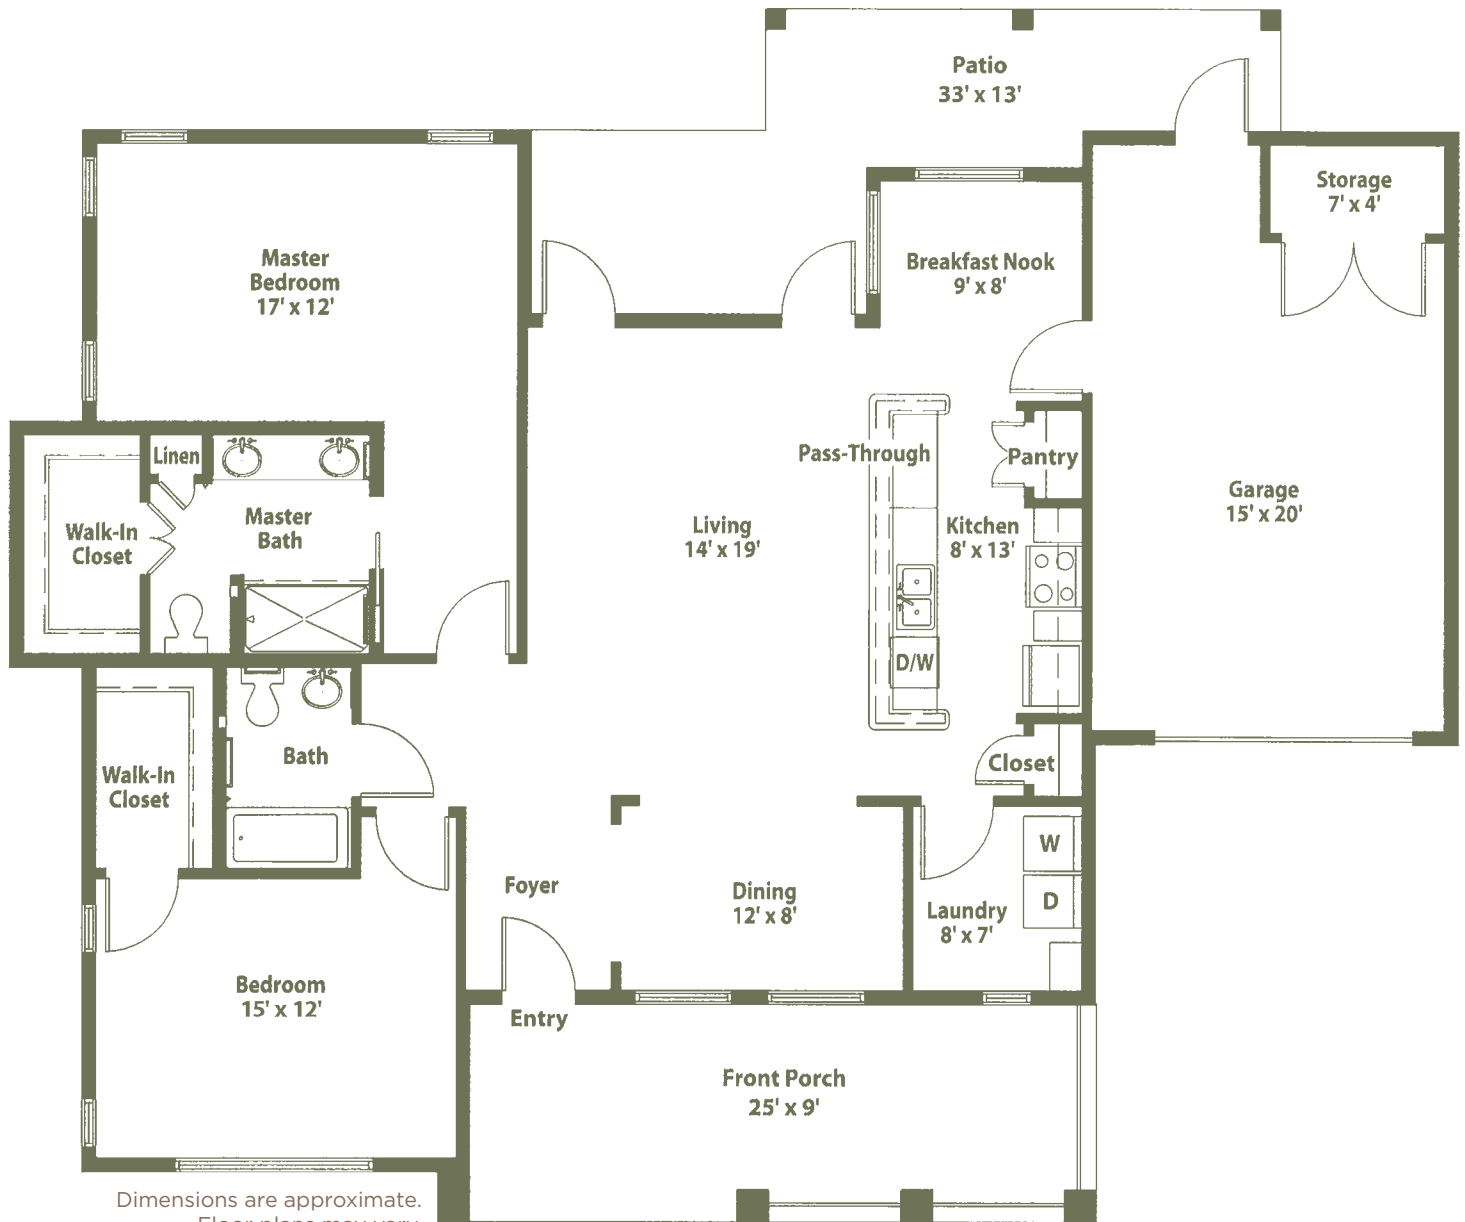

The Greenview

Two Bedroom • Two Bath • 1,500 sq. ft.
One Car Garage

THE VILLAGE
AT GLEANNLOCH FARMS

9505 Northpointe Blvd. • Spring, TX 77379
281-569-2999 • VillageAtGleannloch.com

Managed by Life Care Services®
Facility ID #AL Type B Large 103737, ALZ 103737, SNF 103690