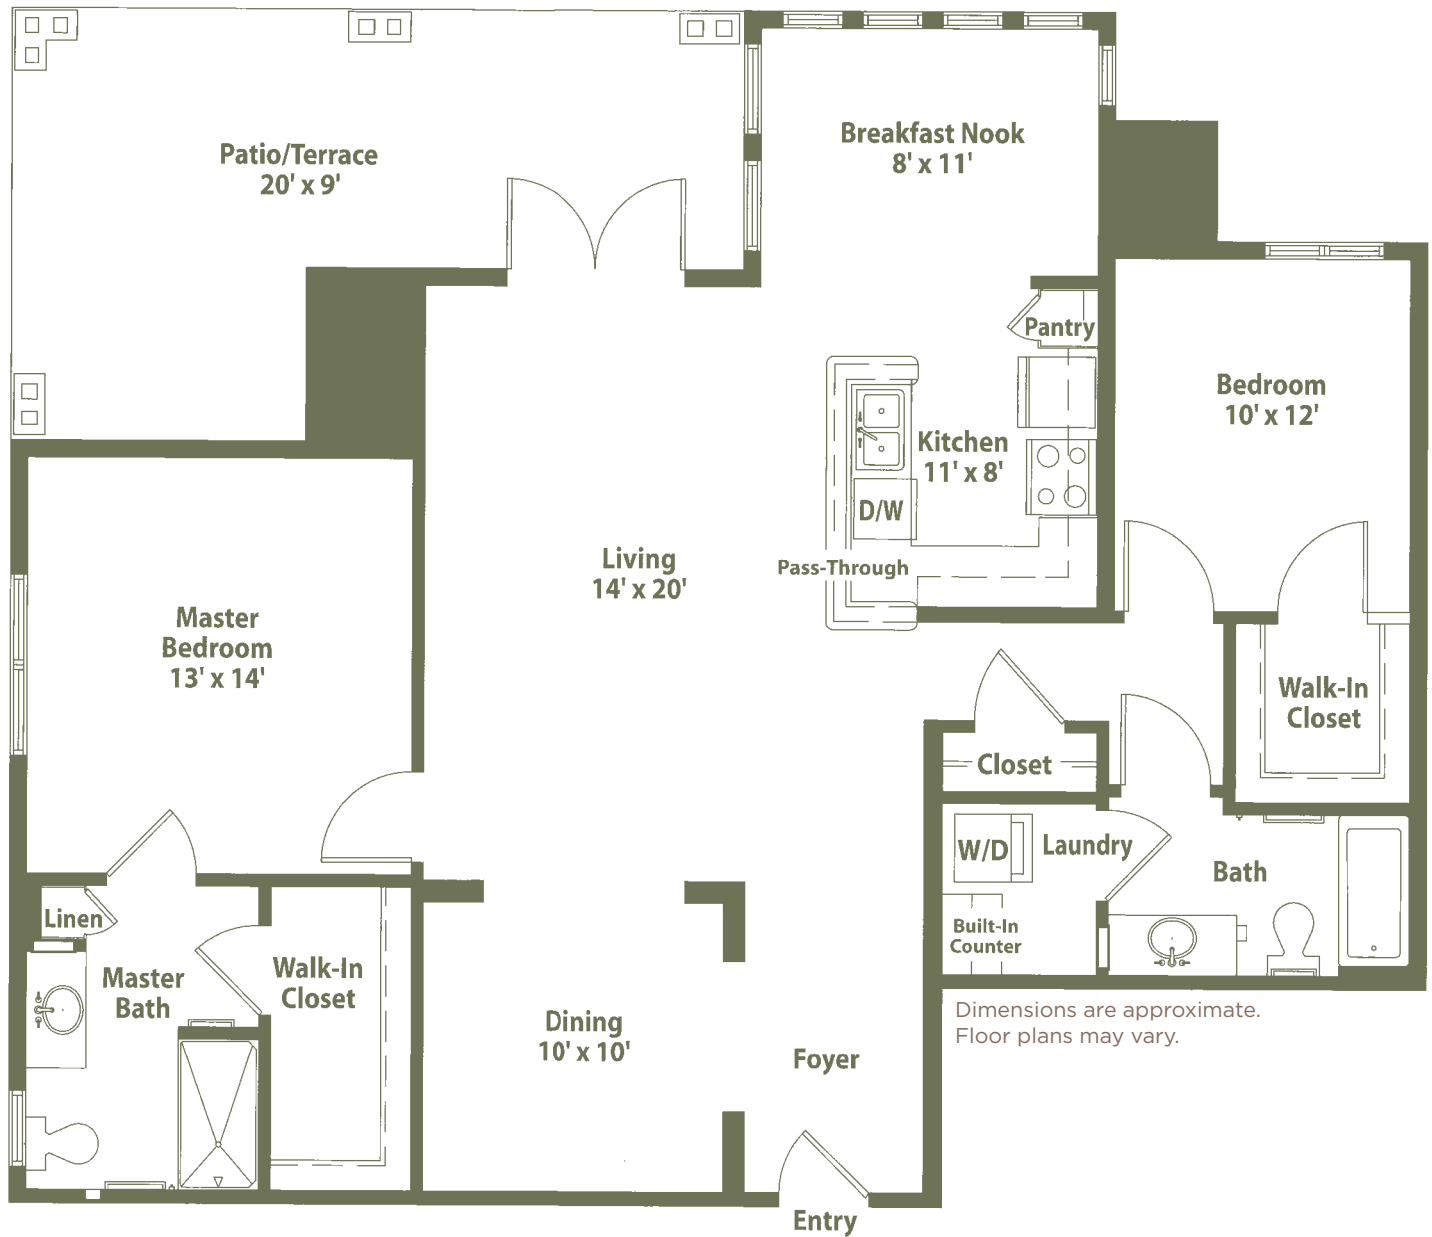

# The Barrington

Two Bedroom • Two Bath • 1,075 sq. ft.

Dimensions are approximate.  
Floor plans may vary.

# The Davenport

Two Bedroom • Two Bath • 1,300 sq. ft.

Dimensions are approximate.  
Floor plans may vary.

# The Grand Langston

Two Bedroom • Two Bath • 1,550 sq. ft.

Dimensions are approximate.  
Floor plans may vary.

# The Langston

Two Bedroom • Two Bath • 1,420 sq. ft.