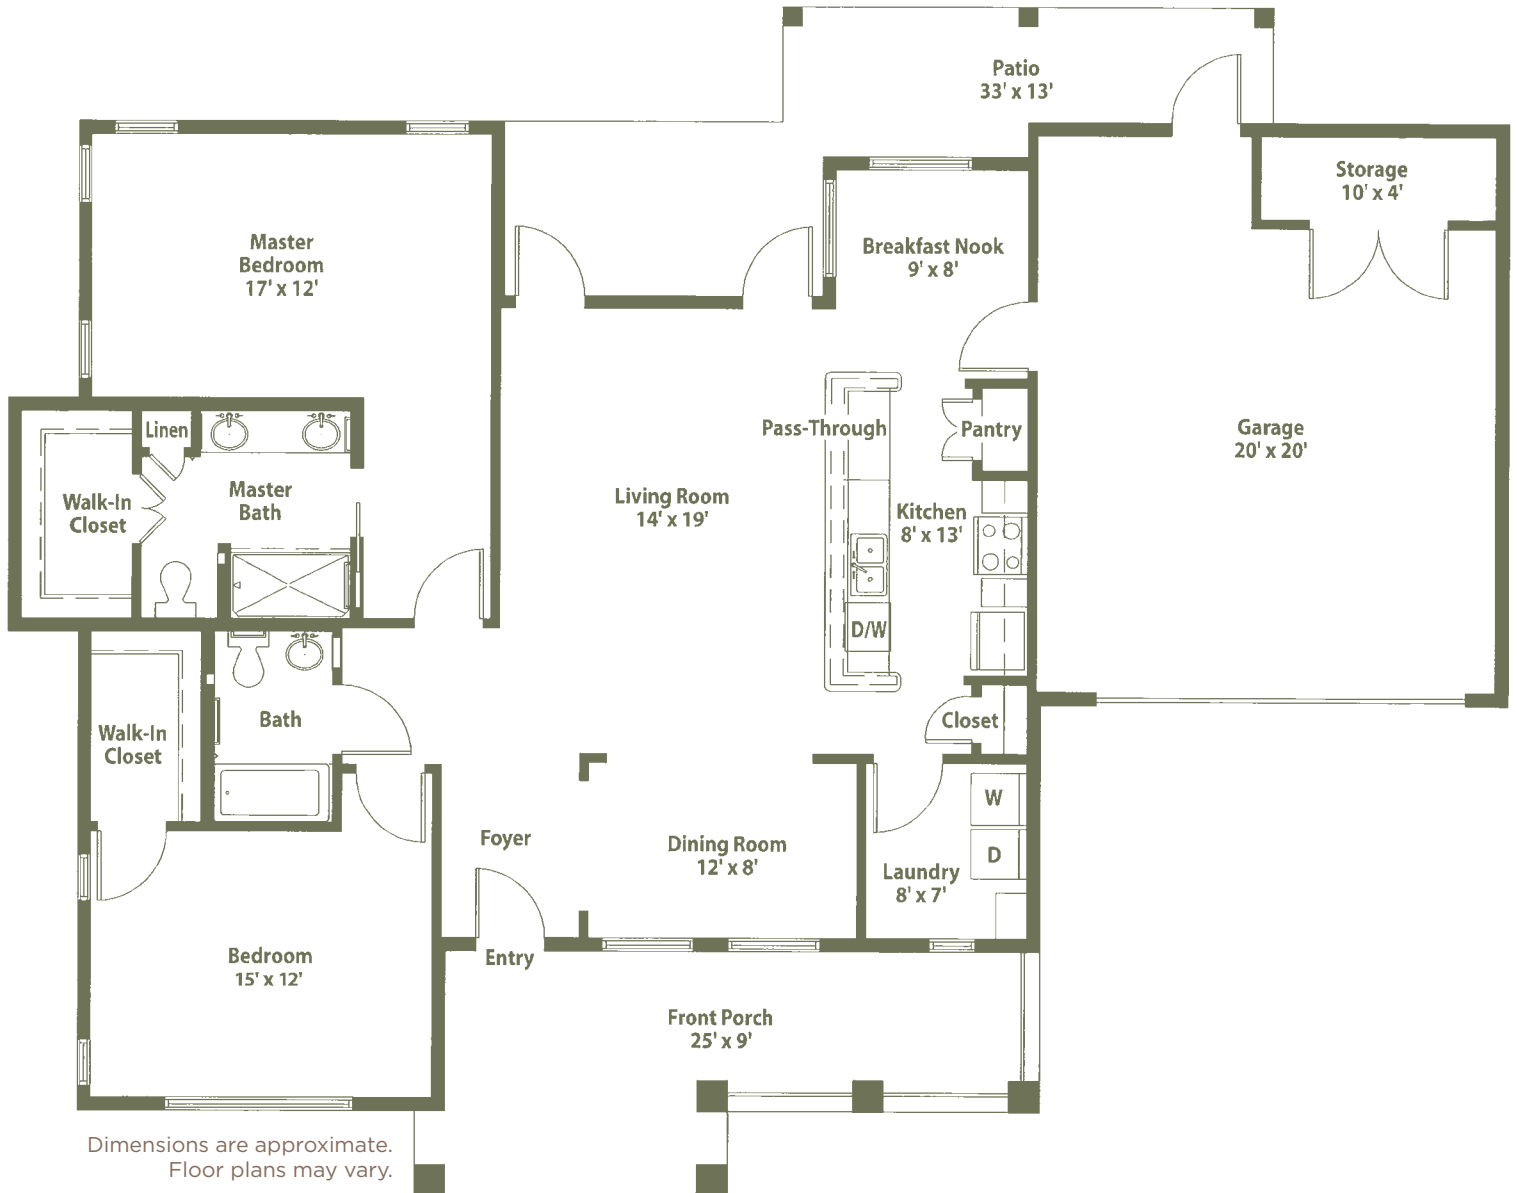

# The Barrington

Two Bedroom • Two Bath • 1,075 sq. ft.

Dimensions are approximate.  
Floor plans may vary.

# The Davenport

Two Bedroom • Two Bath • 1,300 sq. ft.

Dimensions are approximate.  
Floor plans may vary.

# The Grand Langston

Two Bedroom • Two Bath • 1,550 sq. ft.

Dimensions are approximate.  
Floor plans may vary.

# The Saratoga

Two Bedroom • Two Bath • 1,500 sq. ft.  
Two Car Garage