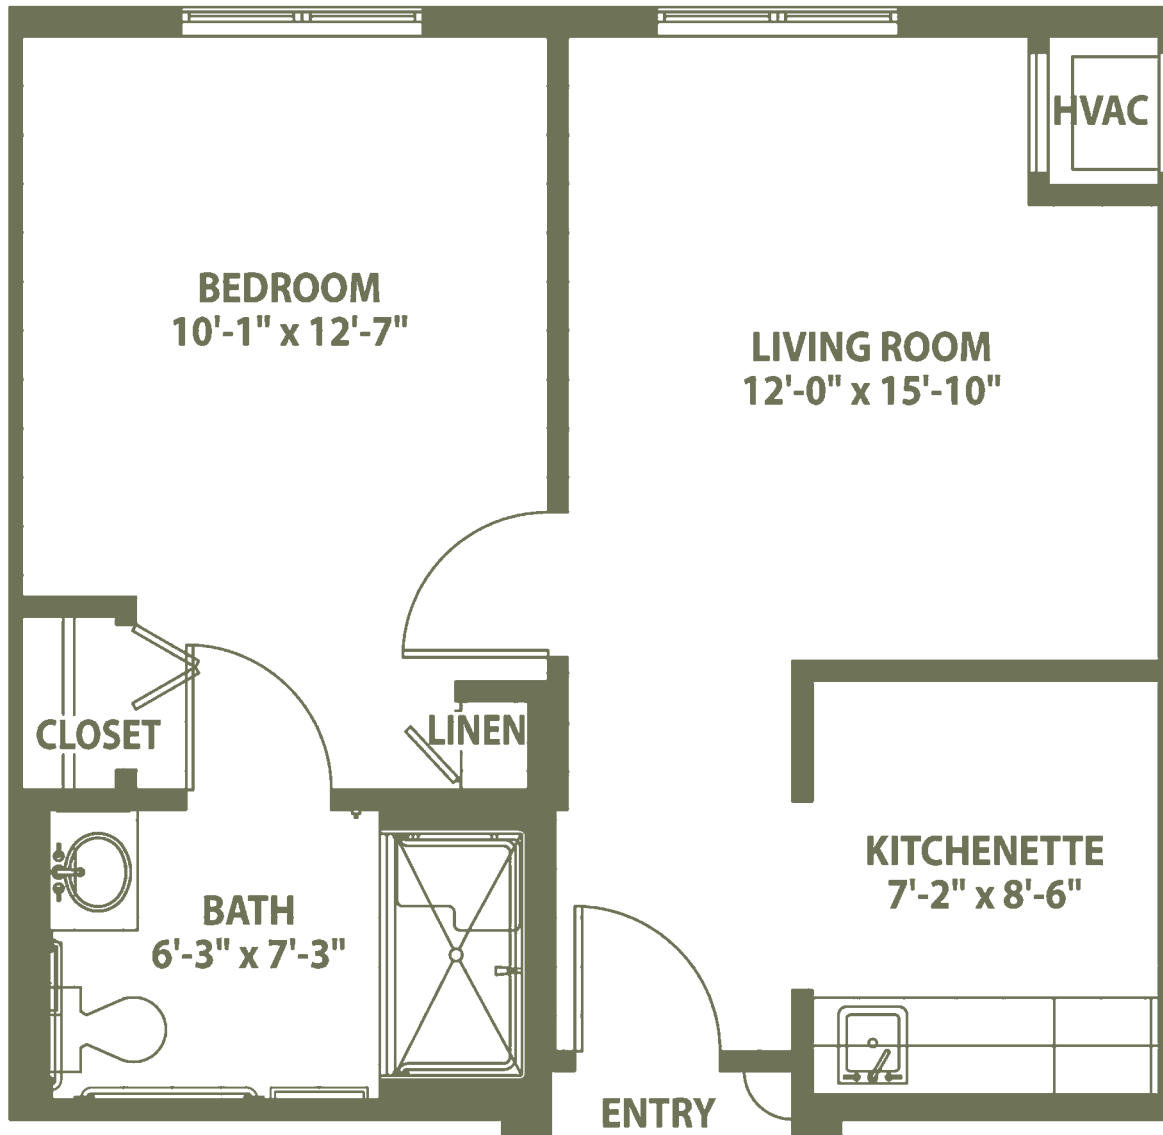

The Cypress

One Bedroom • One Bathroom

Dimensions are approximate.
Floor plans may vary.

THE VILLAGE

9505 Northpointe Blvd. • Spring, TX 77379
281-569-2999 • VillageAtGleannloch.com

Managed by  Life Care Services®

Facility ID #AL Type B Large 103737, ALZ 103737, SNF 103690

The Pine

One Bedroom • One Bathroom

Dimensions are approximate.
Floor plans may vary.

THE VILLAGE

9505 Northpointe Blvd. • Spring, TX 77379
281-569-2999 • VillageAtGleannloch.com

Managed by  Life Care Services®
Facility ID #AL Type B Large 103737, ALZ 103737, SNF 103690

The Elm

One Bedroom • One Bathroom Studio

Dimensions are approximate.
Floor plans may vary.

THE VILLAGE

9505 Northpointe Blvd. • Spring, TX 77379
281-569-2999 • VillageAtGleannloch.com

Managed by  Life Care Services®
Facility ID #AL Type B Large 103737, ALZ 103737, SNF 103690

The Oak

One Bedroom • One Bathroom Studio

Dimensions are approximate.
Floor plans may vary.

THE VILLAGE

9505 Northpointe Blvd. • Spring, TX 77379
281-569-2999 • VillageAtGleannloch.com