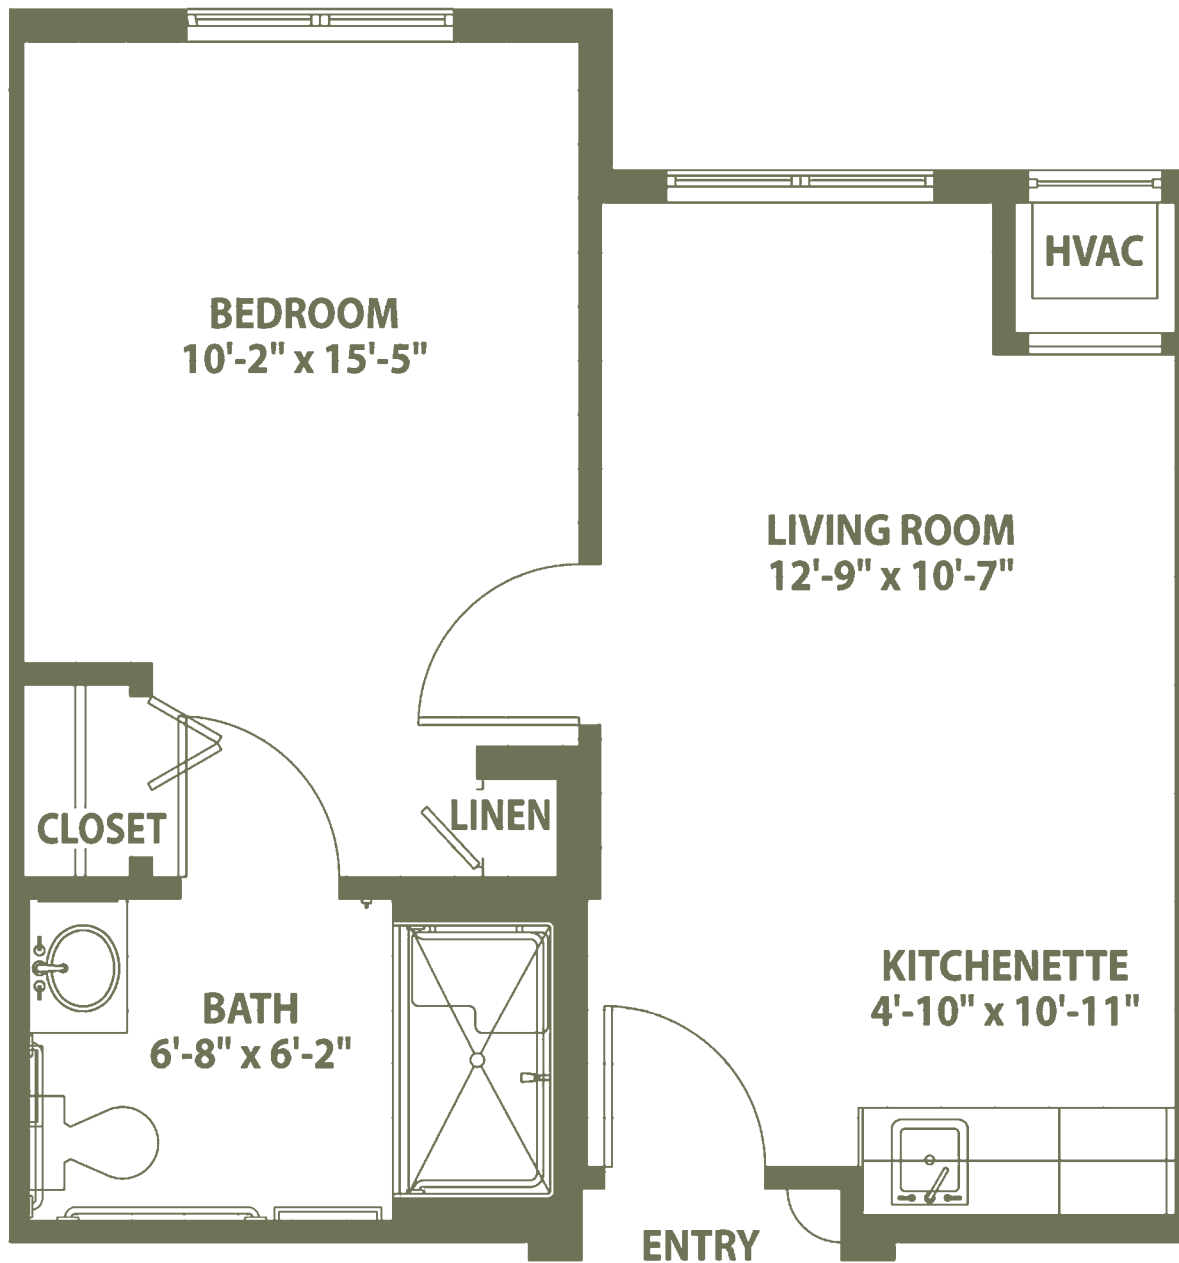

The Cypress

One Bedroom • One Bathroom

Dimensions are approximate.
Floor plans may vary.

THE VILLAGE

9505 Northpointe Blvd. • Spring, TX 77379
281-569-2999 • VillageAtGleannloch.com

Managed by  Life Care Services®

Facility ID #AL Type B Large 103737, ALZ 103737, SNF 103690

The Pine

One Bedroom • One Bathroom

Dimensions are approximate.
Floor plans may vary.

THE VILLAGE

9505 Northpointe Blvd. • Spring, TX 77379
281-569-2999 • VillageAtGleannloch.com

Managed by  Life Care Services®
Facility ID #AL Type B Large 103737, ALZ 103737, SNF 103690

The Elm

One Bedroom • One Bathroom Studio

Dimensions are approximate.
Floor plans may vary.

THE VILLAGE

9505 Northpointe Blvd. • Spring, TX 77379
281-569-2999 • VillageAtGleannloch.com

Managed by  Life Care Services®
Facility ID #AL Type B Large 103737, ALZ 103737, SNF 103690

The Oak

One Bedroom • One Bathroom Studio

Dimensions are approximate.
Floor plans may vary.

THE VILLAGE

9505 Northpointe Blvd. • Spring, TX 77379
281-569-2999 • VillageAtGleannloch.com