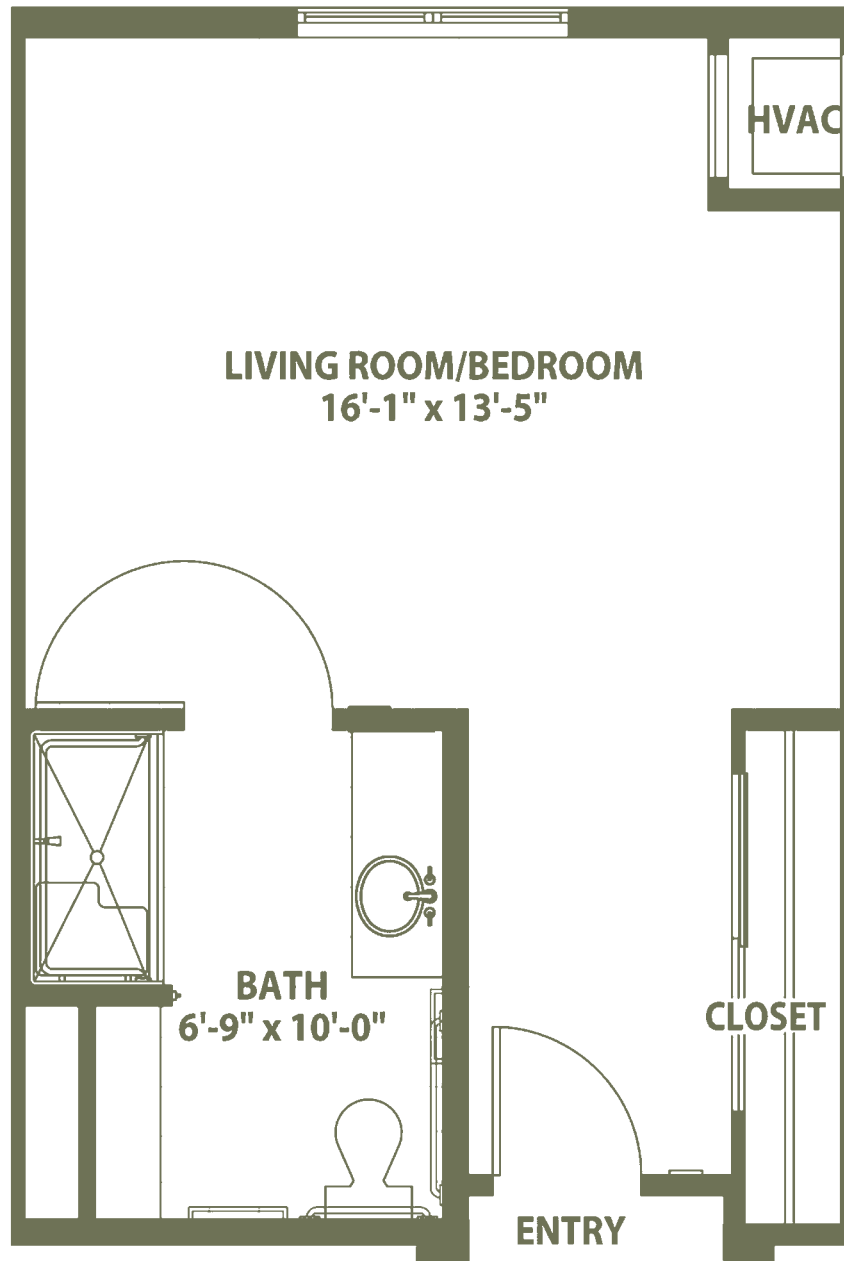

Facility ID #AL Type B Large 103737, ALZ 103737, SNF 103690

The Pine

One Bedroom • One Bathroom

Dimensions are approximate.
Floor plans may vary.

THE VILLAGE

9505 Northpointe Blvd. • Spring, TX 77379
281-569-2999 • VillageAtGleannloch.com

Managed by  Life Care Services®
Facility ID #AL Type B Large 103737, ALZ 103737, SNF 103690

The Elm

One Bedroom • One Bathroom Studio

Dimensions are approximate.
Floor plans may vary.

THE VILLAGE

9505 Northpointe Blvd. • Spring, TX 77379
281-569-2999 • VillageAtGleannloch.com

Managed by  Life Care Services®
Facility ID #AL Type B Large 103737, ALZ 103737, SNF 103690

The Oak

One Bedroom • One Bathroom Studio

Dimensions are approximate.
Floor plans may vary.

THE VILLAGE

9505 Northpointe Blvd. • Spring, TX 77379
281-569-2999 • VillageAtGleannloch.com