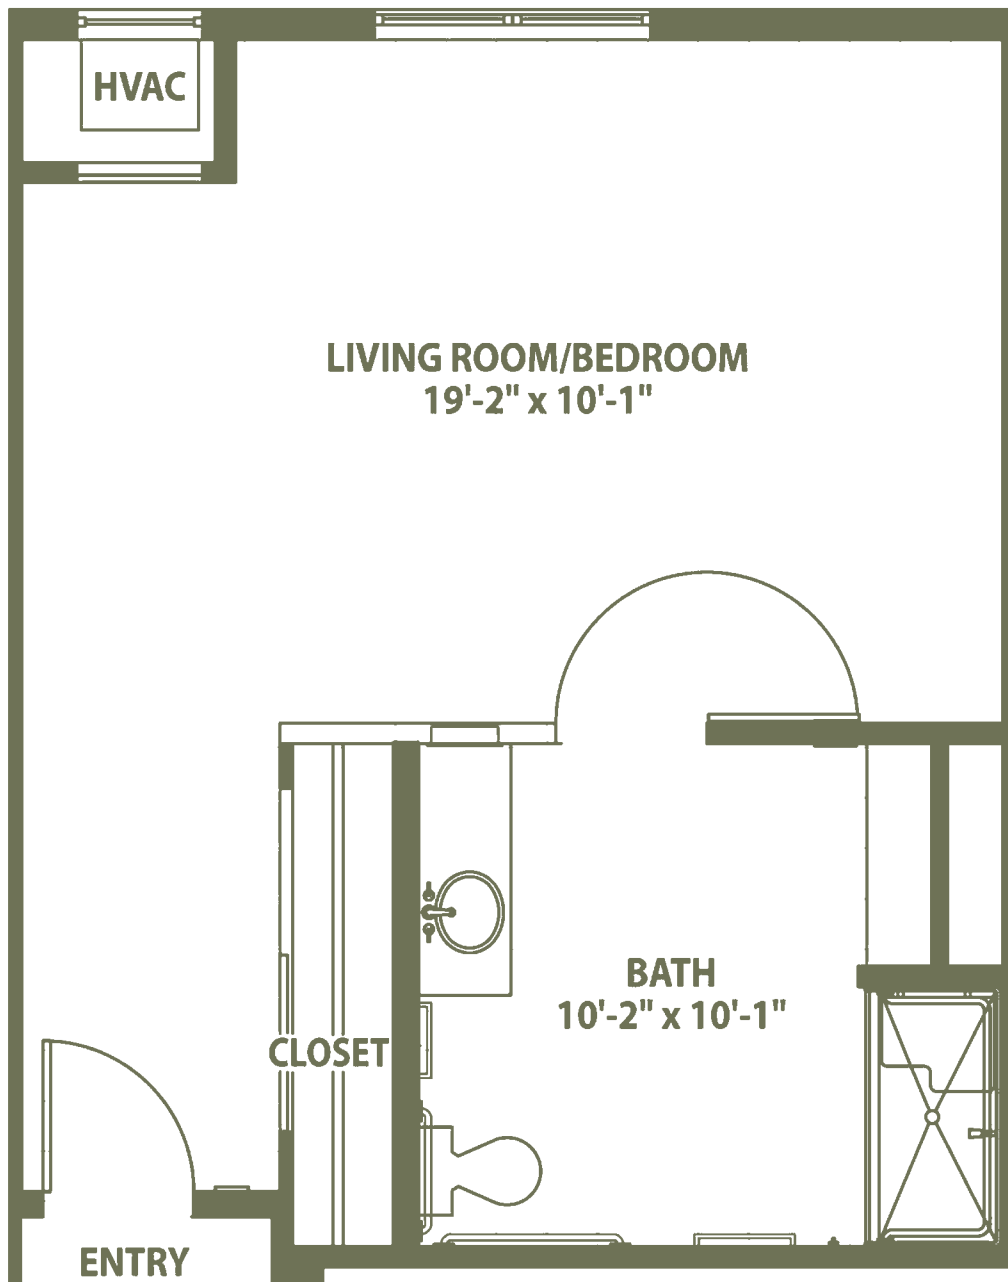

The Cypress

One Bedroom • One Bathroom

Dimensions are approximate.
Floor plans may vary.

THE VILLAGE

9505 Northpointe Blvd. • Spring, TX 77379
281-569-2999 • VillageAtGleannloch.com

Managed by  Life Care Services®

Facility ID #AL Type B Large 103737, ALZ 103737, SNF 103690

The Pine

One Bedroom • One Bathroom

Dimensions are approximate.
Floor plans may vary.

THE VILLAGE

9505 Northpointe Blvd. • Spring, TX 77379
281-569-2999 • VillageAtGleannloch.com

Managed by  Life Care Services®
Facility ID #AL Type B Large 103737, ALZ 103737, SNF 103690

The Elm

One Bedroom • One Bathroom Studio

Dimensions are approximate.
Floor plans may vary.

THE VILLAGE

9505 Northpointe Blvd. • Spring, TX 77379
281-569-2999 • VillageAtGleannloch.com

Managed by  Life Care Services®
Facility ID #AL Type B Large 103737, ALZ 103737, SNF 103690

The Oak

One Bedroom • One Bathroom Studio

Dimensions are approximate.
Floor plans may vary.

THE VILLAGE

9505 Northpointe Blvd. • Spring, TX 77379
281-569-2999 • VillageAtGleannloch.com