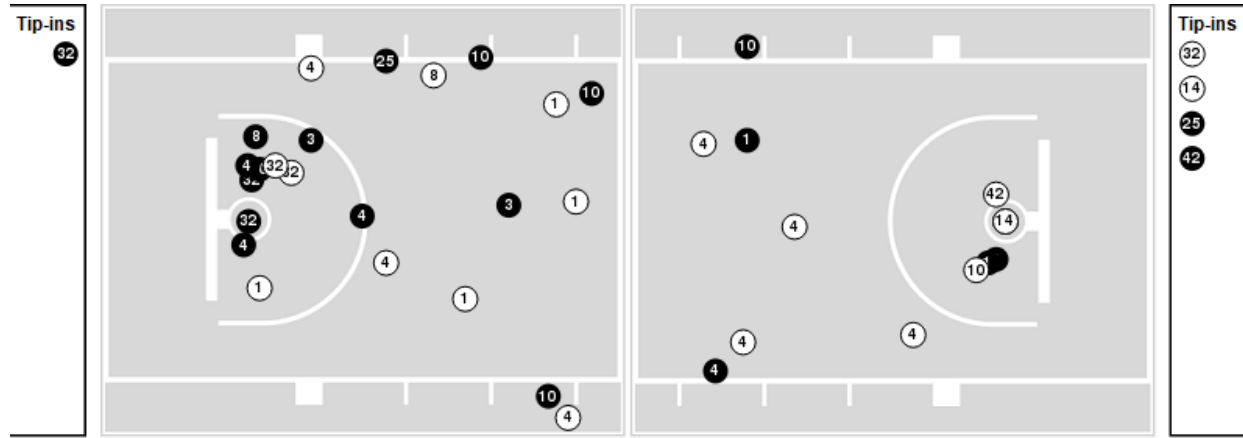

Officials: Chuck Gonzalez, Angela England, Corey Long

Players => All ; FG Types => All ; Results => All ;

Cincinnati

All Field Goals

Shots in the Paint

● Made ○ Missed N - Player Number

Cincinnati	M/A	%
Field Goals	24/62	39
2 Points	22/51	43
3 Points	2/11	18
Free Throws	9/17	53