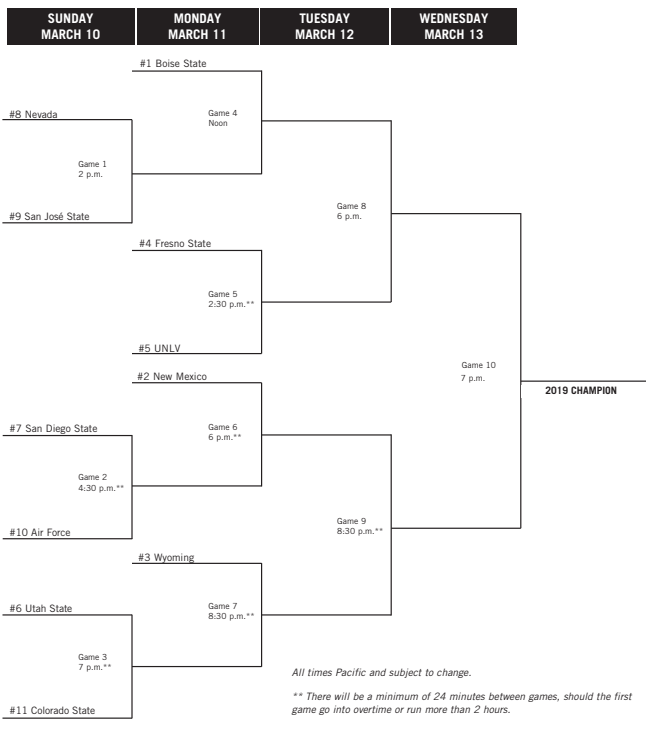

UNIVERSITY OF NEW MEXICO 2018-19 WOMEN'S BASKETBALL

THE WEEK AHEAD

SUNDAY	Monday	Tuesday	Wednesday	Thursday	Friday	Saturday
10	11	12	13	14	15	16
	  vs. SDSU or Air Force | 7 p.m. Thomas & Mack Center Las Vegas, Nev.	 MW Tournament Semifinals Thomas & Mack Center Las Vegas, Nev.	 MW Tournament Semifinals Thomas & Mack Center Las Vegas, Nev.			

MW STANDINGS

2018-19 Standings (as of 3-8-19)

Team	GAC	Pct.	Overall	Pct.	Streak
Boise State	16-2	.889	25-4	.862	W4
NEW MEXICO	14-4	.778	24-5	.828	W1
Wyoming	13-5	.722	20-7	.741	L1
Fresno State	11-7	.611	18-11	.621	L2
Utah State	10-8	.556	15-14	.517	W4
UNLV	10-8	.556	12-17	.414	W1
San Diego State	7-11	.389	12-17	.414	W2
Nevada	7-11	.389	11-18	.379	L1
San José State	5-13	.278	6-23	.207	W1
Air Force	4-14	.222	8-21	.276	L9
Colorado State	2-16	.111	8-21	.276	L9

2019 AIR FORCE RESERVE MOUNTAIN WEST WOMEN'S BASKETBALL CHAMPIONSHIP SUNDAY-WEDNESDAY, MARCH 10-13 THOMAS & MACK CENTER

HOW NM STACKS UP IN THE MW

Team Rankings (as of 3-8-19)

Category	Stat	Rank
Scoring Offense	75.9/gm	1st
Scoring Defense	63.1/gm	5th
Scoring Margin	+12.8	1st
Free Throw %	.682 (380-of-557)	8th
Field Goal %	.423 (804-of-1,902)	4th
Field Goal % Def.	.368 (678-of-1,841)	2nd
3PT Field Goal %	.310 (213-of-688)	7th
3PT Field Goals Made	.213 (7.3/gm)	4th
3PT Field Goal % Def.	.284 (184-of-647)	1st
Rebounding (Team)	1,258 (43.4/gm)	1st
Rebounding (Opp.)	1,147 (39.6/gm)	9th
Rebounding Margin	+3.8	2nd
Blocked Shots	178 (6.1/gm)	1st
Assists	463 (16.0/gm)	3rd
Steals	293 (10.1/gm)	1st
Turnover Margin	+2.3	3rd
Assist/Turnover Ratio	1.0	5th
Offensive Rebounds	408 (14.1/gm)	2nd
Defensive Rebounding	850 (29.3/gm)	1st

Individual Rankings (as of 3-8-19)

Category	Player	Stat	Rank
Scoring	Jaisa Nunn	492 (17.0 ppg)	2nd
Rebounding	Jaisa Nunn	267 (9.2 rpg)	2nd
Field Goal %	Jaisa Nunn	.582 (188-of-323)	1st
Assists	Aisia Robertson	192 (6.6 apg)	1st
Free Throw %	Jayla Everett	.809 (89-of-110)	4th
Steals	Aisia Robertson	.68 (2.3 spg)	1st
3PT FG %	Jayla Everett	.352 (58-of-165)	4th
3PT FG Made	Jayla Everett	.58 (2.0 mpg)	8th
Blocked Shots	Nike McClure	.65 (2.2 bpg)	1st
AST/TO Ratio	Aisia Robertson	192 AST/158 TO (1.2)	9th
Off. Rebounds	Jaisa Nunn	.112 (3.9 rpg)	1st
Def. Rebounds	Jaisa Nunn	.155 (5.3 rpg)	4th
Minutes Played	Jayla Everett	.880 (30.3 mpg)	16th

2018-19 MW PLAYERS OF THE WEEK

Week 1 Hailey Bassett-Meacham (Utah St.)	11/12/18	Week 7 Lore Devos (Colorado St.)	12/24/18	Week 13 JAJSA NUNN (NEW MEXICO)	2/4/19
Week 2 JAJSA NUNN (NEW MEXICO)	11/19/18	Week 8 Terae Briggs (Nevada)	12/31/18	Week 14 Braydey Hodgins (Boise State)	2/11/19
Week 3 ASIA ROBERTSON (NEW MEXICO)	11/26/18	Week 9 Shannon Dufficy (Utah St.)	1/7/19	Week 15 Braydey Hodgins (Boise State)	2/18/19
Week 4 ANLISE HURST (NEW MEXICO)	12/3/18	Week 10 Nikki Wheatley (UNLV)	1/14/19	Week 16 Jade Redmon (Nevada)	2/25/19
Week 5 Bailee Cotton (Wyoming)	12/10/18	Week 11 Marta Hermida (Boise State)	1/21/19	Week 17 Maddi Utti (Fresno State)	3/4/19
Week 6 Braydey Hodgins (Boise State)	12/17/18	Week 12 JAYLA EVERETT (NEW MEXICO)	(1/28/19)	Week 18