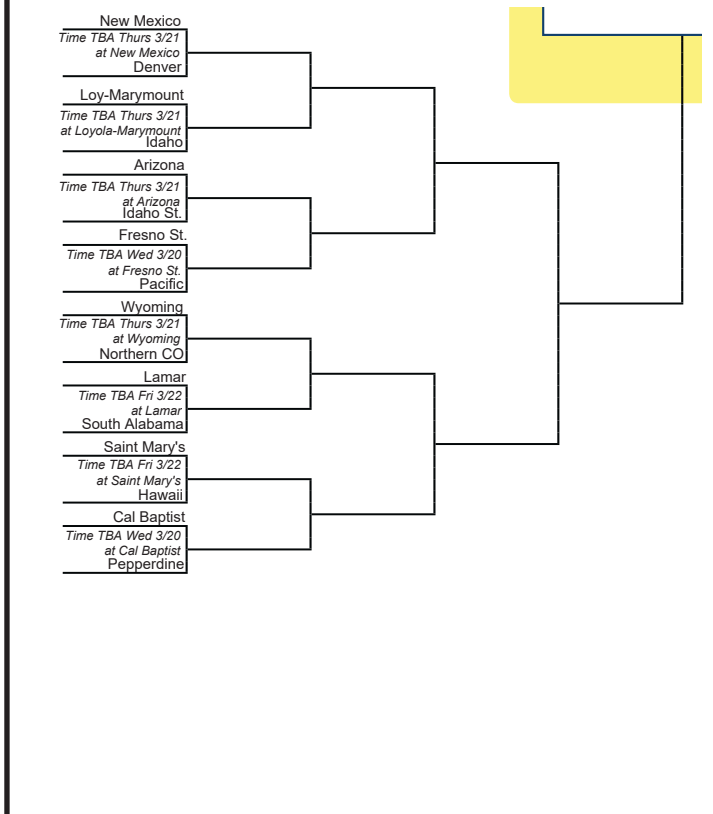

UNIVERSITY OF NEW MEXICO 2018-19 WOMEN'S BASKETBALL

THE WEEK AHEAD

SUNDAY	MONDAY	TUESDAY	WEDNESDAY	THURSDAY	FRIDAY	SATURDAY
17	18	19	20	21	22	23
				  vs. Denver Dreamstyle Arena - The Pit Albuquerque, N.M.		

MW STANDINGS

2018-19 Standings (as of 3-17-19)					
Team	GAC	Pct.	Overall	Pct.	Streak
Boise State	16-2	.889	28-4	.875	W7
NEW MEXICO	14-4	.778	24-6	.800	L1
Wyoming	13-5	.722	22-8	.733	L1
Fresno State	11-7	.611	19-12	.613	L1
Utah State	10-8	.556	16-15	.516	L1
UNLV	10-8	.556	12-18	.400	L1
San Diego State	7-11	.389	14-18	.438	L1
Nevada	7-11	.389	12-19	.387	L1
San José State	5-13	.278	6-24	.200	L1
Air Force	4-14	.222	8-22	.267	L10
Colorado State	2-16	.111	8-22	.267	L10

HOW NM STACKS UP IN THE MW

Team Rankings (as of 3-17-19)		
Category	Stat	Rank
Scoring Offense	75.4/gm	1st
Scoring Defense	63.4/gm	5th
Scoring Margin	+12.0	1st
Free Throw %	.687 (398-of-579)	8th
Field Goal %	.419 (824-of-1,968)	4th
Field Goal % Def.	.366 (704-of-1,922)	1st
3PT Field Goal %	.301 (216-of-717)	7th
3PT Field Goals Made	.216 (7.2/gm)	4th
3PT Field Goal % Def.	.289 (193-of-667)	1st
Rebounding (Team)	1,302 (43.4/gm)	1st
Rebounding (Opp.)	1,206 (40.2/gm)	10th
Rebounding Margin	+3.2	2nd
Blocked Shots	.185 (6.2/gm)	1st
Assists	.473 (15.8/gm)	3rd
Steals	.297 (9.9/gm)	2nd
Turnover Margin	+2.1	4th
Assist/Turnover Ratio	1.0	5th
Offensive Rebounds	.423 (14.1/gm)	2nd
Defensive Rebounding	.879 (29.3/gm)	1st

WVIT BRACKET - UNM SECTION

Individual Rankings (as of 3-17-19)

Category	Player	Stat	Rank
Scoring	Jaisa Nunn	.516 (17.2 ppg)	2nd
Rebounding	Jaisa Nunn	.286 (9.5 rpg)	2nd
Field Goal %	Jaisa Nunn	.578 (196-of-339)	1st
Assists	Aisia Robertson	.192 (6.6 apg)	1st
Free Throw %	Jayla Everett	.805 (95-of-118)	6th
Steals	Aisia Robertson	.068 (2.3 spg)	1st
3PT FG %			
3PT FG Made	Jayla Everett	.058 (1.9 mpg)	8th
Blocked Shots	Nike McClure	.065 (2.2 bpg)	1st
AST/TO Ratio	Aisia Robertson	.192 AST/158 TO (1.2)	10th
Off. Rebounds	Jaisa Nunn	.116 (3.9 rpg)	1st
Def. Rebounds	Jaisa Nunn	.170 (5.7 rpg)	4th
Minutes Played	Jayla Everett	.919 (30.6 mpg)	15th

2018-19 MW PLAYERS OF THE WEEK

Week 1 Hailey Bassett-Meacham (Utah St.)	11/12/18	Week 7 Lore Devos (Colorado St.)	12/24/18	Week 13 Jaisa Nunn (NEW MEXICO)	2/4/19
Week 2 Jaisa Nunn (NEW MEXICO)	11/19/18	Week 8 Terae Briggs (Nevada)	12/31/18	Week 14 Braydey Hodgins (Boise State)	2/11/19
Week 3 Aisia Robertson (NEW MEXICO)	11/26/18	Week 9 Shannon Dufficy (Utah St.)	1/7/19	Week 15 Braydey Hodgins (Boise State)	2/18/19
Week 4 Anlise Hurst (NEW MEXICO)	12/3/18	Week 10 Nikki Wheatley (UNLV)	1/14/19	Week 16 Jade Redmon (Nevada)	2/25/19
Week 5 Bailee Cotton (Wyoming)	12/10/18	Week 11 Marta Hermida (Boise State)	1/21/19	Week 17 Maddi Utti (Fresno State)	3/4/19
Week 6 Braydey Hodgins (Boise State)	12/17/18	Week 12 Jayla Everett (NEW MEXICO)	(1/28/19)	Week 18 Shannon Dufficy (Utah St.)	3/8/19