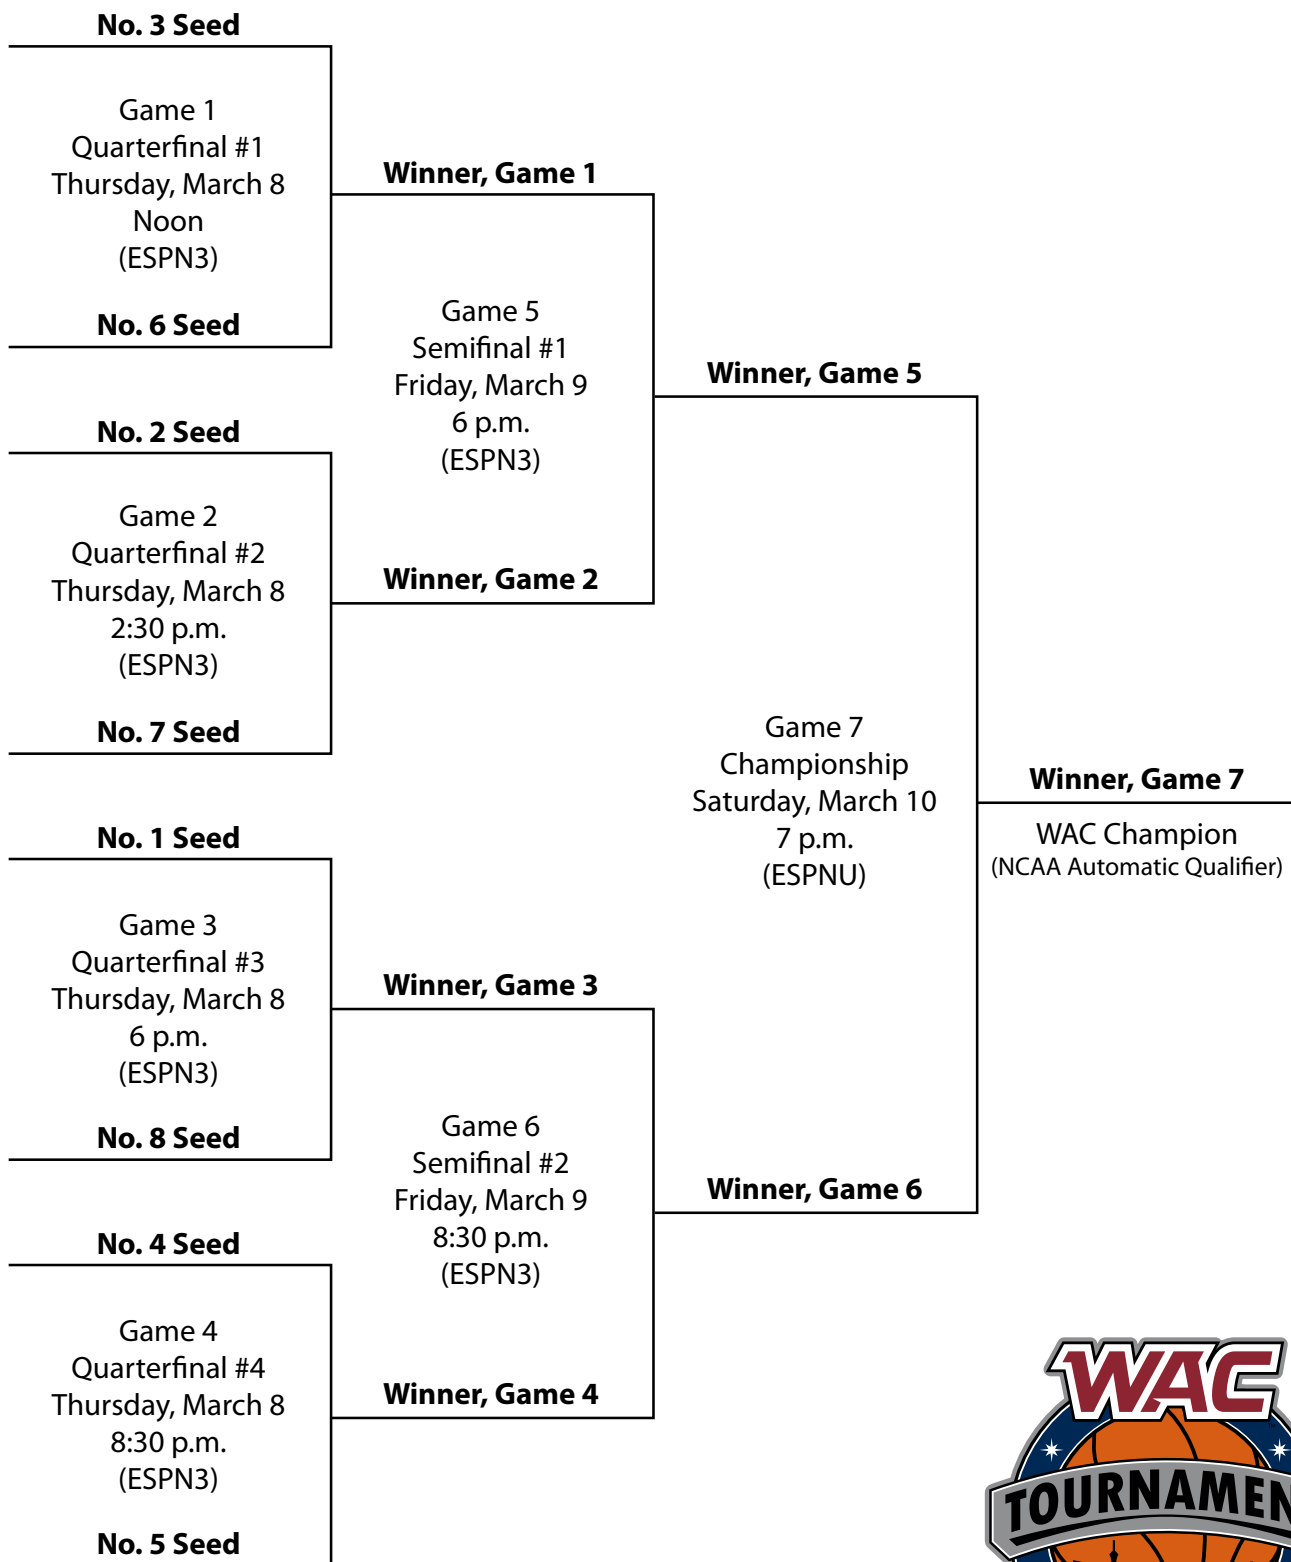

2018 WAC Men's Basketball Tournament

March 8-10 • Orleans Arena • Las Vegas

All Times Local/Subject to Change

0 JONES KEYON

JUNIOR
GUARD • 6-1 • 207
DORCHESTER, MASS | ODESSA COLLEGE

Stat	2017-18 Season High	Career High
Points	--	44, vs. Holyoke, 2/9/16
Rebounds	--	8, vs. Odessa Wizards, 11/1/16
Assists	--	12, at Philadelphia, 12/18/16
Blocks	--	1, 6x, Last vs. Gillette, 3/22/17
Steals	--	5, 2x, at Wayland Baptist, 11/17/16
FGs Made	--	17, vs. Holyoke, 2/9/16
FGs Attempted	--	25, vs. Holyoke, 2/9/16
3FGs Made	--	6, vs. Dean, 2/2/16
3FGs Attempted	--	11, at Monroe College (JV), 12/20/15
FTs Made	--	10, vs. Dean, 2/2/16
FTs Attempted	--	11, vs. Dean, 2/2/16