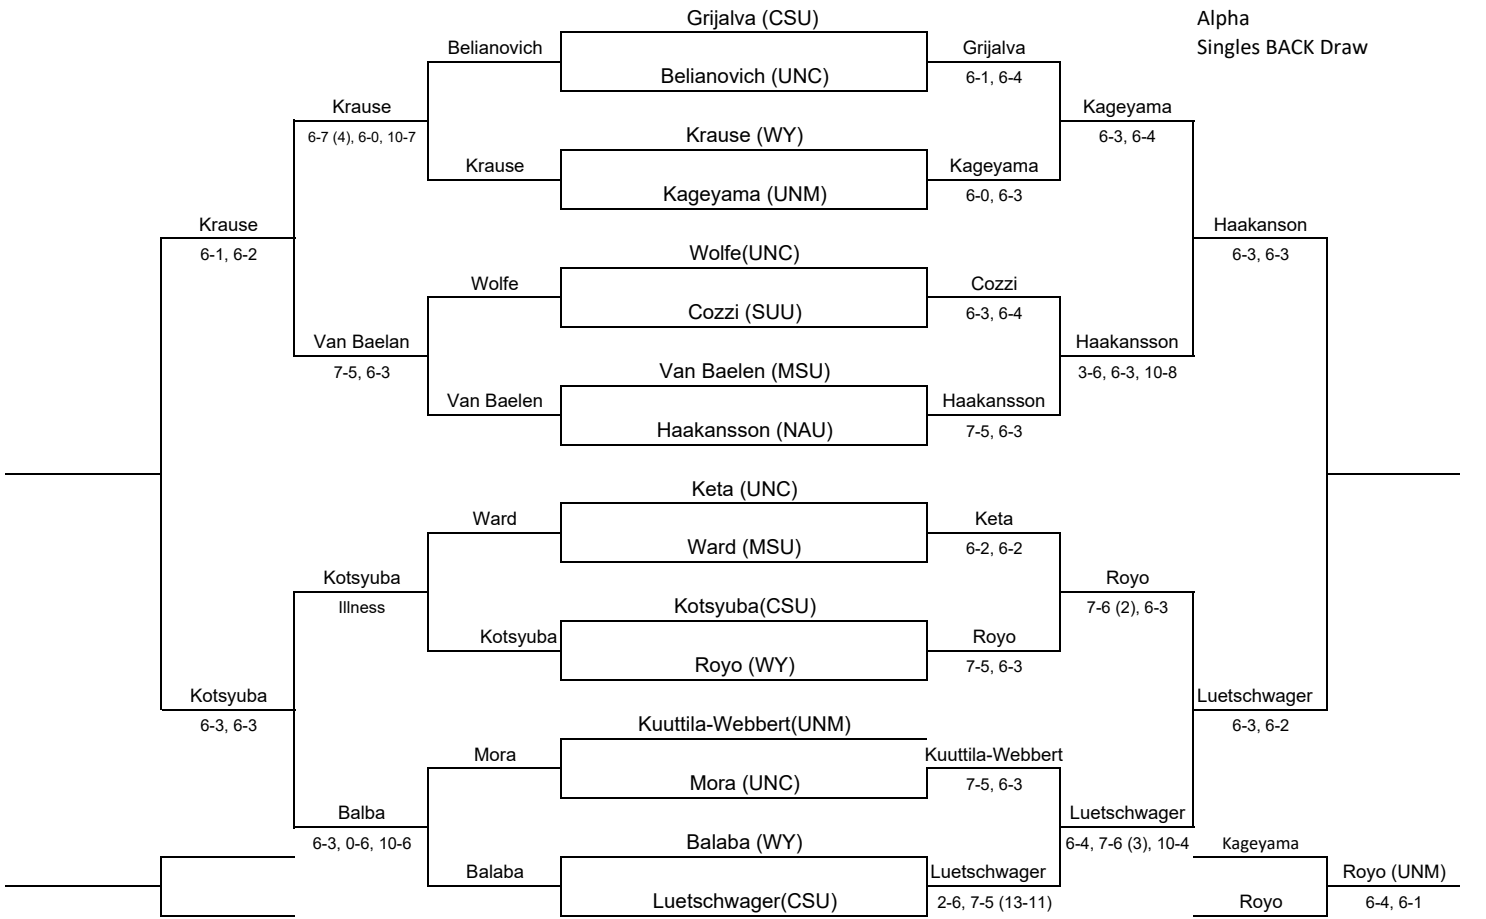

Bedford Cup – Day 4 results

Doubles

Fumagalli/Jones (AF) def. Lieberman/Harvey (AF) 8-6 ***Alpha Championship***
Manolescu/Huang (UNM) def. Royo/Fernandez (WY) 8-2 ***Bravo Championship***
Alda/Fitch (AF) def. Ngo/Dols (SUU) 8-2
Mughal/Oreshkina (WY) def. Beazly/Bland (NAU) 8-4
Balaba/Krause (WY) def. Cozzi/Stefan (SUU) 8-1
Kuutilla-Webbert/Quevedo (UNM) def. Purkiss/Tanti (SUU) 8-4
Tomasetti/Millard (NAU) def. Ward/Fristam (MSU) 8-1
Murgett/Munday (UNM) def. Sosnowska/Haakansson (NAU) 8-1
Kuo/Swift (AF) def. Chen/Kageyama (UNM) 8-4
Mansart/Kaftanova (WY) def. Van Baelen/Haverkamp (MSU) 8-4 (7)

Singles

Tomasetti (NAU) def. Fumagalli (AF) 6-1, 5-6, 6-3 ***Alpha Championship***
Huang (UNM) def. Kaftanova (WY) 7-5, 6-2 ***Bravo Championship***
Lieberman (AF) def. Krause (WY) 6-3, 6-1
Royo (WY) def. Kageyama (UNM) 6-4, 6-1
Fitch (AF) def. Purkiss (SUU) 6-0, 6-1
Kuo (AF) def. Fristam (MSU) 6-4, 6-3
Manolescu (UNM) def. Warner (AF) 6-2, 6-2
Van Baelen (MSU) def. Balba (WY) 6-2, 6-3
Mughal (WY) def. Haverkamp (MSU) 6-4, 6-7 (2), 10-5
Sosnowska (NAU) def. Kuutilla-Webbert (UNM) 6-3, 6-4
Quevedo (UNM) def. Stephan (SUU) 6-4, 6-3
Roman (NAU) def. Ward (MSU) 6-3, 6-1
Beazly (NAU) def. Mansart (WY) 6-1, 7-6 (6)
Chen (UNM) def. Swift (AF) 6-2, 6-1
Tanti (SUU) def. Becerra (AF) 6-1, 6-1
Harvey (AF) def. Fernandez (WY) 7-5, 6-4

THURSDAY 9 AM

BRAVO
Singles 16 MAIN