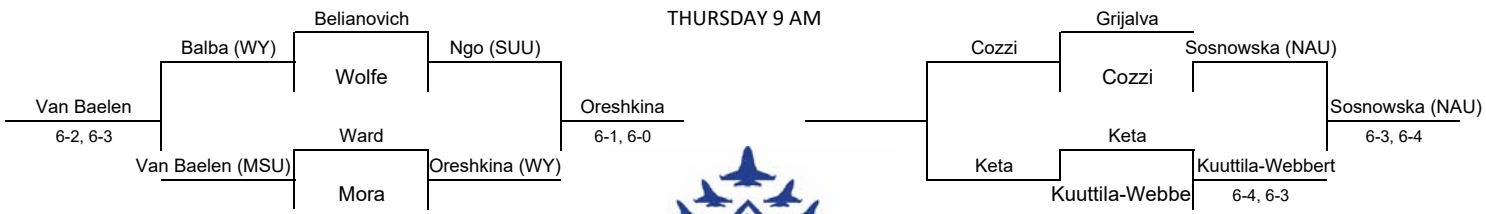

THURSDAY 9 AM