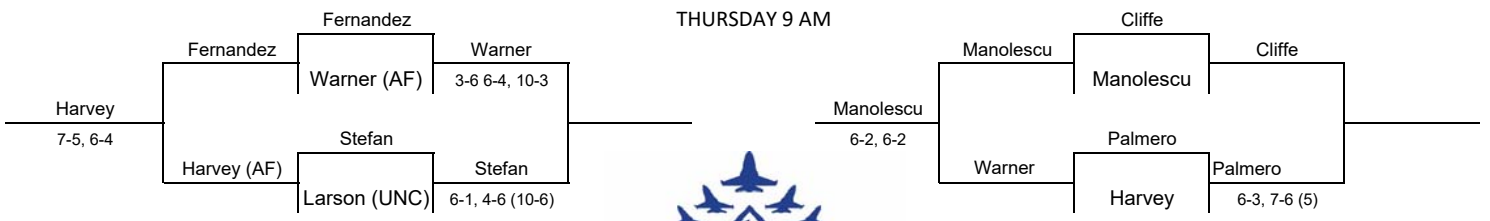

Bedford Cup – Day 4 results

Doubles

Fumagalli/Jones (AF) def. Lieberman/Harvey (AF) 8-6 ***Alpha Championship***
Manolescu/Huang (UNM) def. Royo/Fernandez (WY) 8-2 ***Bravo Championship***
Alda/Fitch (AF) def. Ngo/Dols (SUU) 8-2
Mughal/Oreshkina (WY) def. Beazly/Bland (NAU) 8-4
Balaba/Krause (WY) def. Cozzi/Stefan (SUU) 8-1
Kuutilla-Webbert/Quevedo (UNM) def. Purkiss/Tanti (SUU) 8-4
Tomasetti/Millard (NAU) def. Ward/Fristam (MSU) 8-1
Murgett/Munday (UNM) def. Sosnowska/Haakansson (NAU) 8-1
Kuo/Swift (AF) def. Chen/Kageyama (UNM) 8-4
Mansart/Kaftanova (WY) def. Van Baelen/Haverkamp (MSU) 8-4 (7)

Singles

Tomasetti (NAU) def. Fumagalli (AF) 6-1, 5-6, 6-3 ***Alpha Championship***
Huang (UNM) def. Kaftanova (WY) 7-5, 6-2 ***Bravo Championship***
Lieberman (AF) def. Krause (WY) 6-3, 6-1
Royo (WY) def. Kageyama (UNM) 6-4, 6-1
Fitch (AF) def. Purkiss (SUU) 6-0, 6-1
Kuo (AF) def. Fristam (MSU) 6-4, 6-3
Manolescu (UNM) def. Warner (AF) 6-2, 6-2
Van Baelen (MSU) def. Balba (WY) 6-2, 6-3
Mughal (WY) def. Haverkamp (MSU) 6-4, 6-7 (2), 10-5
Sosnowska (NAU) def. Kuutilla-Webbert (UNM) 6-3, 6-4
Quevedo (UNM) def. Stephan (SUU) 6-4, 6-3
Roman (NAU) def. Ward (MSU) 6-3, 6-1
Beazly (NAU) def. Mansart (WY) 6-1, 7-6 (6)
Chen (UNM) def. Swift (AF) 6-2, 6-1
Tanti (SUU) def. Becerra (AF) 6-1, 6-1
Harvey (AF) def. Fernandez (WY) 7-5, 6-4

THURSDAY 9 AM

BRAVO
Singles 16 MAIN