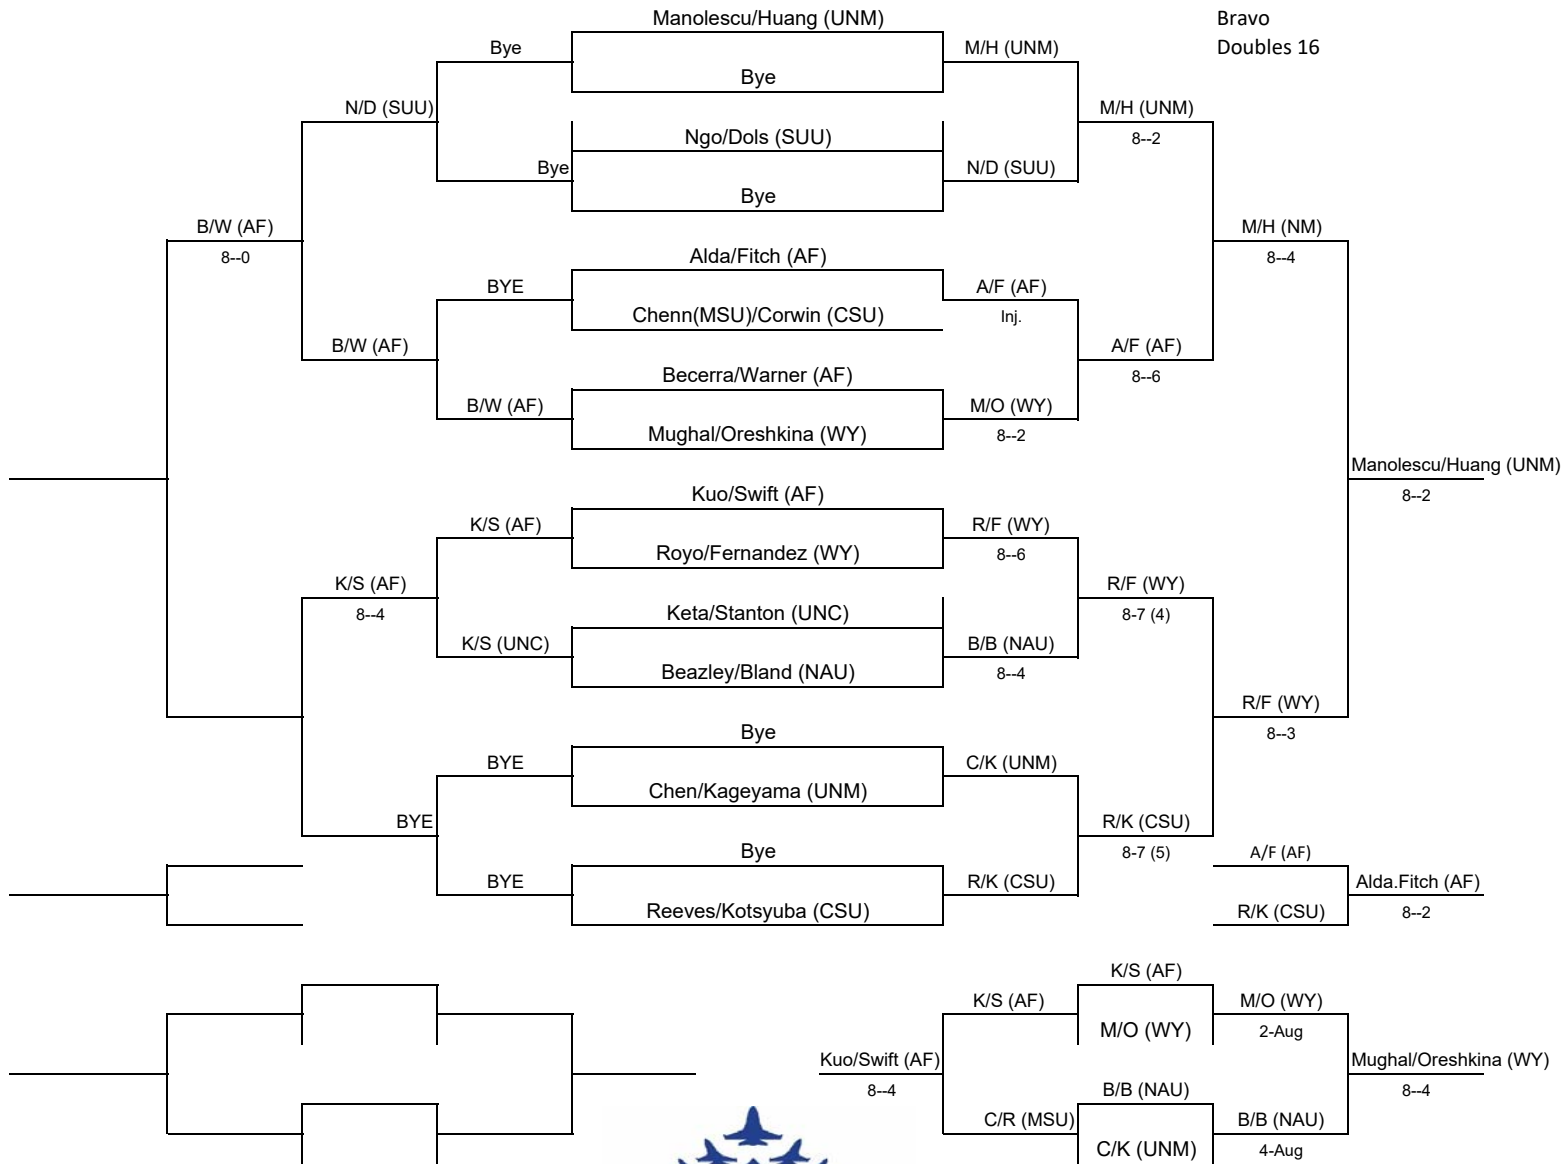

Bedford Cup – Day 4 results

Doubles

Fumagalli/Jones (AF) def. Lieberman/Harvey (AF) 8-6 ***Alpha Championship***
Manolescu/Huang (UNM) def. Royo/Fernandez (WY) 8-2 ***Bravo Championship***
Alda/Fitch (AF) def. Ngo/Dols (SUU) 8-2
Mughal/Oreshkina (WY) def. Beazly/Bland (NAU) 8-4
Balaba/Krause (WY) def. Cozzi/Stefan (SUU) 8-1
Kuutilla-Webbert/Quevedo (UNM) def. Purkiss/Tanti (SUU) 8-4
Tomasetti/Millard (NAU) def. Ward/Fristam (MSU) 8-1
Murgett/Munday (UNM) def. Sosnowska/Haakansson (NAU) 8-1
Kuo/Swift (AF) def. Chen/Kageyama (UNM) 8-4
Mansart/Kaftanova (WY) def. Van Baelen/Haverkamp (MSU) 8-4 (7)

Singles

Tomasetti (NAU) def. Fumagalli (AF) 6-1, 5-6, 6-3 ***Alpha Championship***
Huang (UNM) def. Kaftanova (WY) 7-5, 6-2 ***Bravo Championship***
Lieberman (AF) def. Krause (WY) 6-3, 6-1
Royo (WY) def. Kageyama (UNM) 6-4, 6-1
Fitch (AF) def. Purkiss (SUU) 6-0, 6-1
Kuo (AF) def. Fristam (MSU) 6-4, 6-3
Manolescu (UNM) def. Warner (AF) 6-2, 6-2
Van Baelen (MSU) def. Balba (WY) 6-2, 6-3
Mughal (WY) def. Haverkamp (MSU) 6-4, 6-7 (2), 10-5
Sosnowska (NAU) def. Kuutilla-Webbert (UNM) 6-3, 6-4
Quevedo (UNM) def. Stephan (SUU) 6-4, 6-3
Roman (NAU) def. Ward (MSU) 6-3, 6-1
Beazly (NAU) def. Mansart (WY) 6-1, 7-6 (6)
Chen (UNM) def. Swift (AF) 6-2, 6-1
Tanti (SUU) def. Becerra (AF) 6-1, 6-1
Harvey (AF) def. Fernandez (WY) 7-5, 6-4

THURSDAY 9 AM

BRAVO
Singles 16 MAIN