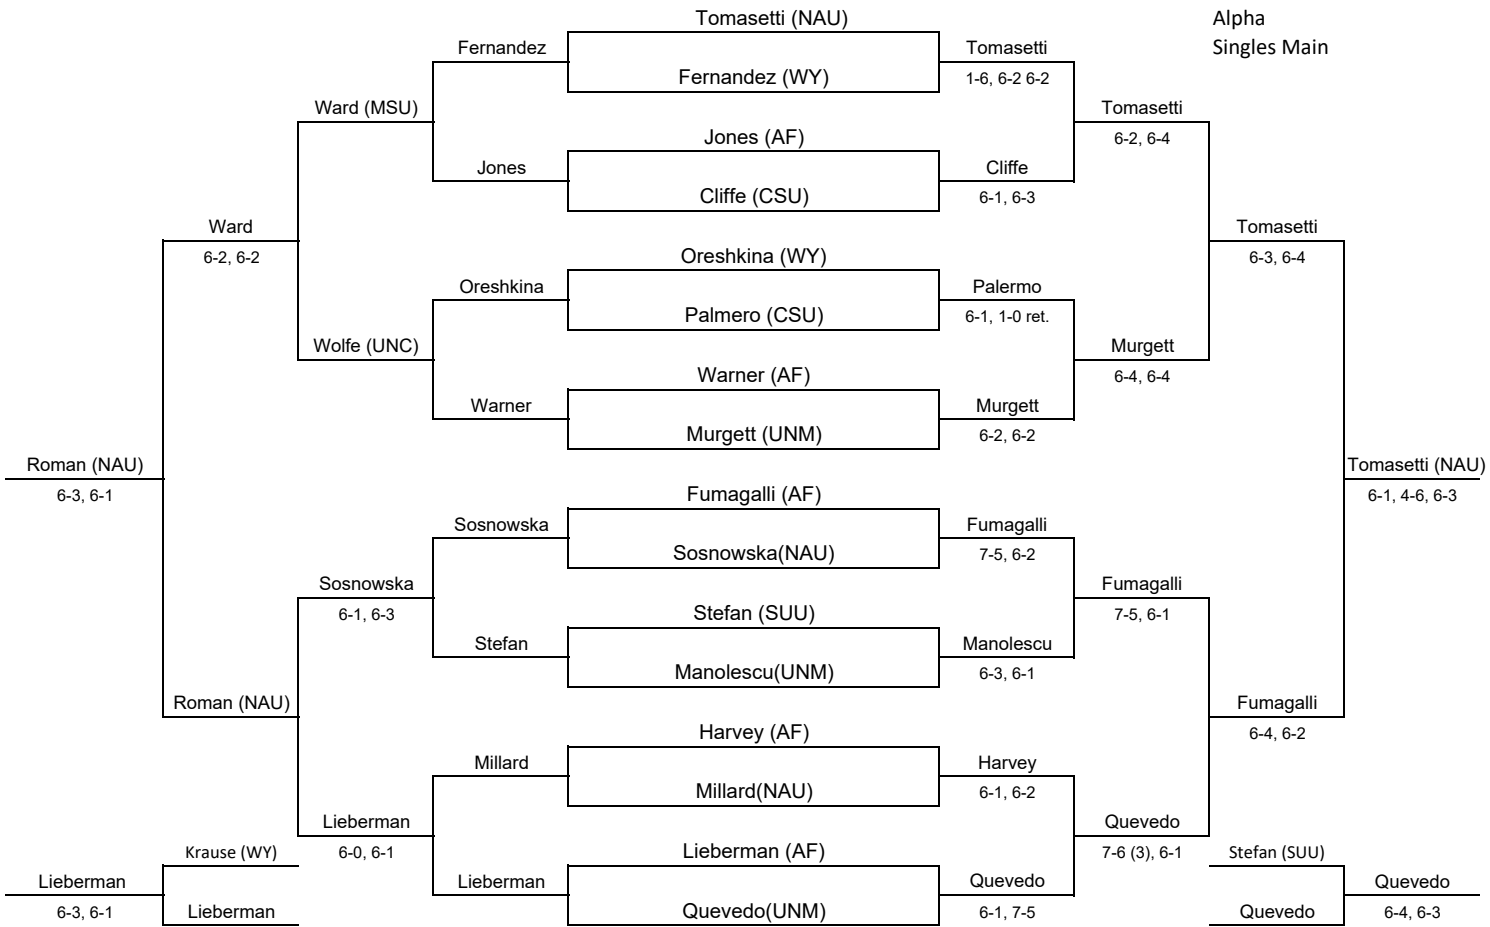

Bedford Cup – Day 4 results

Doubles

Fumagalli/Jones (AF) def. Lieberman/Harvey (AF) 8-6 ***Alpha Championship***
Manolescu/Huang (UNM) def. Royo/Fernandez (WY) 8-2 ***Bravo Championship***
Alda/Fitch (AF) def. Ngo/Dols (SUU) 8-2
Mughal/Oreshkina (WY) def. Beazly/Bland (NAU) 8-4
Balaba/Krause (WY) def. Cozzi/Stefan (SUU) 8-1
Kuutilla-Webbert/Quevedo (UNM) def. Purkiss/Tanti (SUU) 8-4
Tomasetti/Millard (NAU) def. Ward/Fristam (MSU) 8-1
Murgett/Munday (UNM) def. Sosnowska/Haakansson (NAU) 8-1
Kuo/Swift (AF) def. Chen/Kageyama (UNM) 8-4
Mansart/Kaftanova (WY) def. Van Baelen/Haverkamp (MSU) 8-4 (7)

Singles

Tomasetti (NAU) def. Fumagalli (AF) 6-1, 5-6, 6-3 ***Alpha Championship***
Huang (UNM) def. Kaftanova (WY) 7-5, 6-2 ***Bravo Championship***
Lieberman (AF) def. Krause (WY) 6-3, 6-1
Royo (WY) def. Kageyama (UNM) 6-4, 6-1
Fitch (AF) def. Purkiss (SUU) 6-0, 6-1
Kuo (AF) def. Fristam (MSU) 6-4, 6-3
Manolescu (UNM) def. Warner (AF) 6-2, 6-2
Van Baelen (MSU) def. Balba (WY) 6-2, 6-3
Mughal (WY) def. Haverkamp (MSU) 6-4, 6-7 (2), 10-5
Sosnowska (NAU) def. Kuutilla-Webbert (UNM) 6-3, 6-4
Quevedo (UNM) def. Stephan (SUU) 6-4, 6-3
Roman (NAU) def. Ward (MSU) 6-3, 6-1
Beazly (NAU) def. Mansart (WY) 6-1, 7-6 (6)
Chen (UNM) def. Swift (AF) 6-2, 6-1
Tanti (SUU) def. Becerra (AF) 6-1, 6-1
Harvey (AF) def. Fernandez (WY) 7-5, 6-4

THURSDAY 9 AM

BRAVO
Singles 16 MAIN