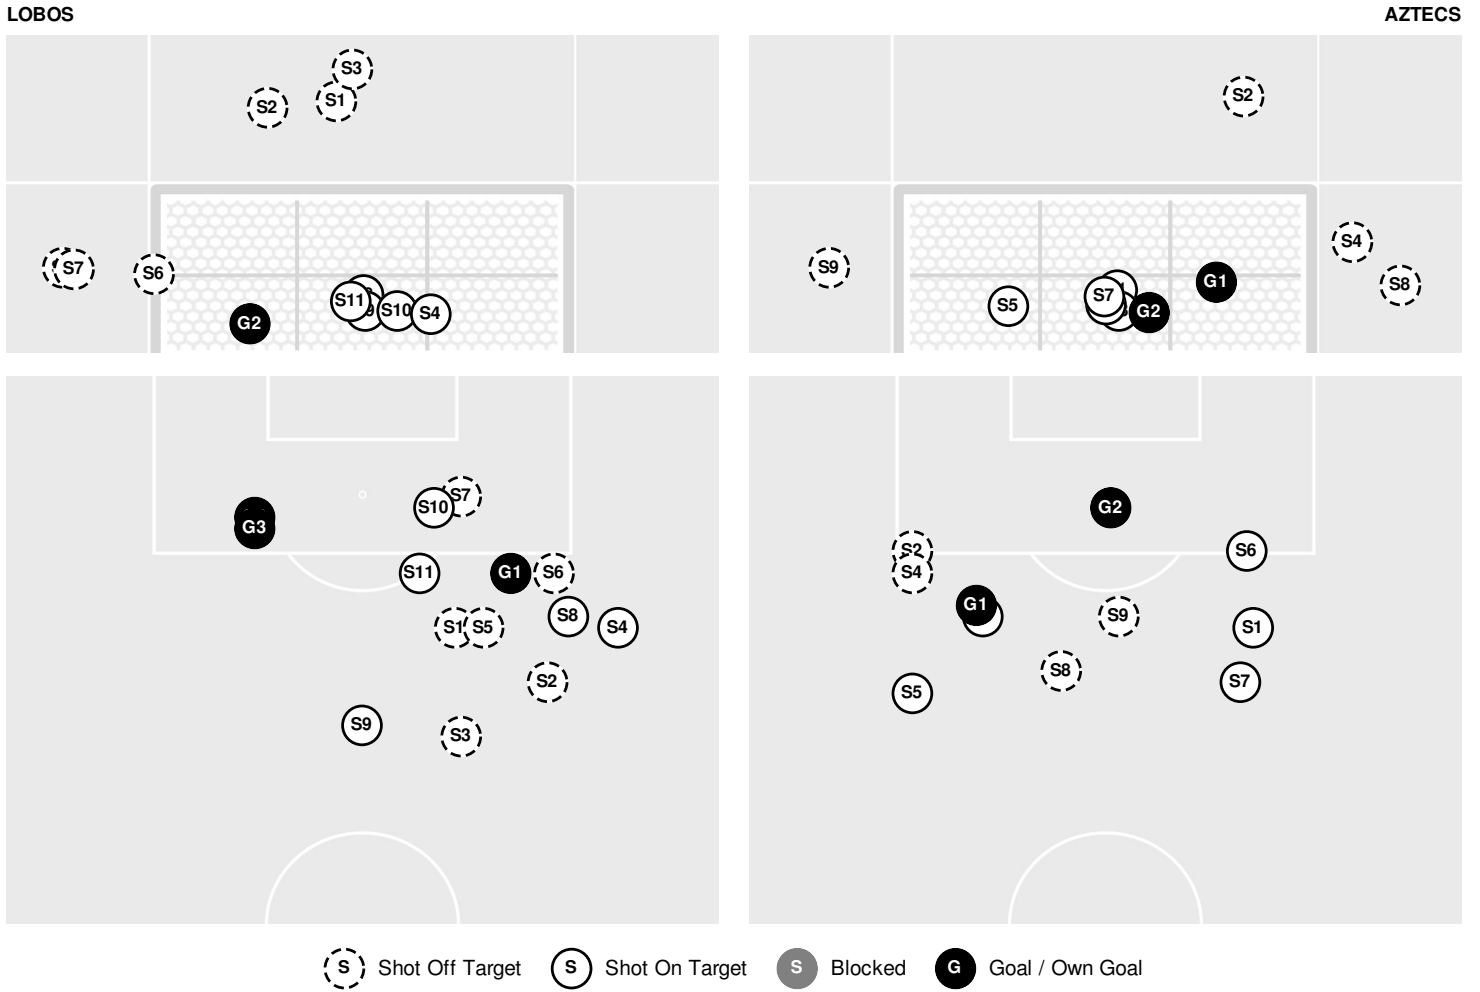

Official Soccer Shot Chart - Final
San Diego St. vs New Mexico
4/17/21 UNM Soccer Complex, Albuquerque
2020-21 Women's Soccer

Match Time: 7:30 PM
Match Duration: 02:27
Attendance: 1500

Officials: Cuahutemoc Delgadillo, Nader Khalil, Juan Madera, Mark Yoder

Shots by Half Intervals		1st Half	2nd Half	1st OT
Lobos		10	2	2
Aztecs		6	4	1

Shot Chart

Shot Summary