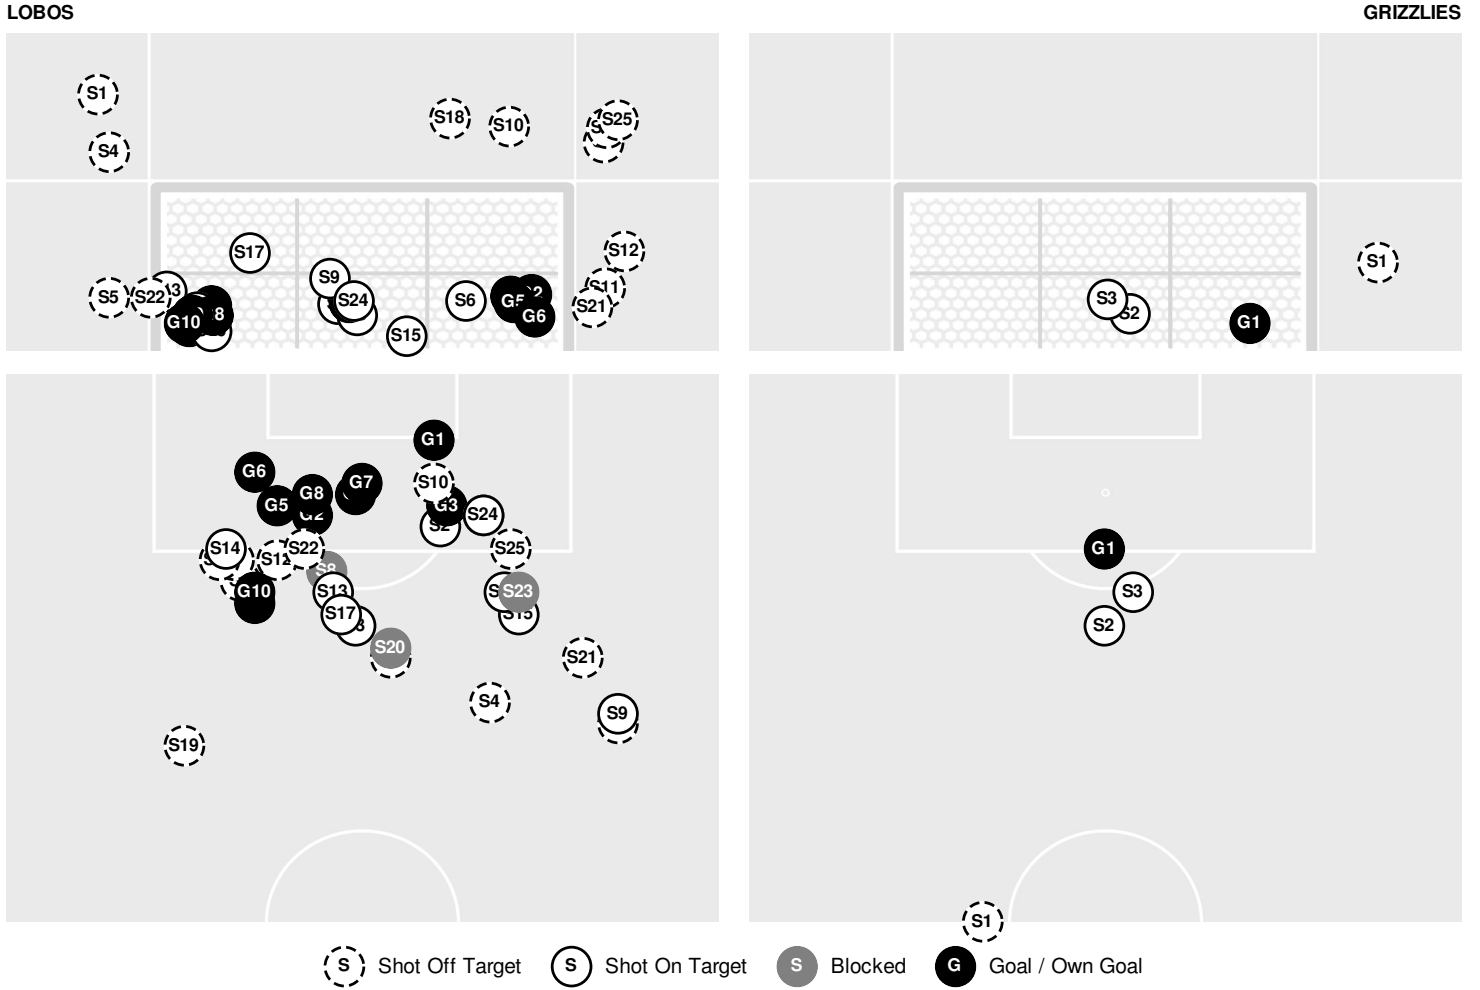

88:39 GOAL by Lobos Myers, Molly, Assist by Katesigwa, Zaria, goal number 1 for season.

ADAMS ST. 1, NEW MEXICO 4

90:00 End of period [90:00].

ADAMS ST. 1, NEW MEXICO 4

Officials: Xavier Chavez, Mader Khalil, Juan Madera, Santos Toquinto

Shots by Half Intervals		1st Half	2nd Half
Lobos		17	18
Grizzlies		1	3

Shot Chart

Shot Summary

Official Soccer Shot Chart - Final
Adams St. vs New Mexico
 8/26/21 UNM Soccer Complex, Albuquerque
 2021-22 Women's Soccer