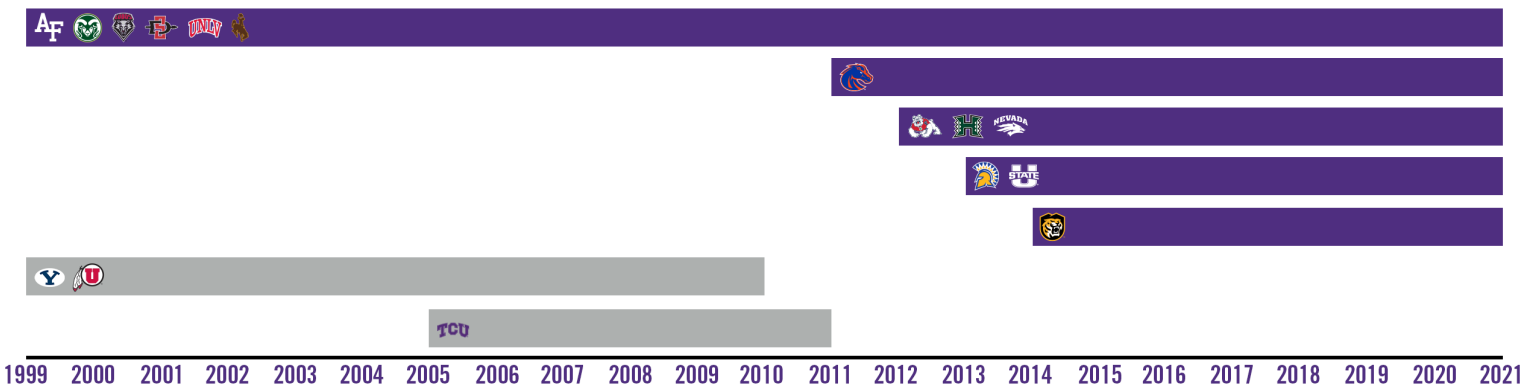

An innovator in the postseason bowl structure, the MW engineered many "firsts," as league teams have participated in seven inaugural bowl games (2000 Silicon Valley, 2001 New Orleans, 2002 San Francisco (Emerald), 2005 Poinsettia, 2006 New Mexico, 2015 Arizona, 2015 Cure), as well as placing the first non-automatic-qualifying FBS team into a BCS bowl game with Utah's appearance in the 2005 Tostitos Fiesta Bowl and into the College Football Playoff (CFP) with Boise State's selection to the 2014 Tostitos Fiesta Bowl.

MOUNTAIN WEST QUICK FACTS

Founded: July 1, 1999

Members for the 2021-22 academic year: Air Force, Boise State, Colorado State, Colorado College (women's soccer only), Fresno State, Hawai'i (football only), Nevada, New Mexico, San Diego State, San José State, UNLV, Utah State, Wyoming

Team NCAA Championships: 5

Individual NCAA Championships: 51

NCAA Postgraduate Scholarship Winners: 43

Academic All-America Selections: 208

All-America Selections: 1,587

MOUNTAIN WEST MEMBERSHIP