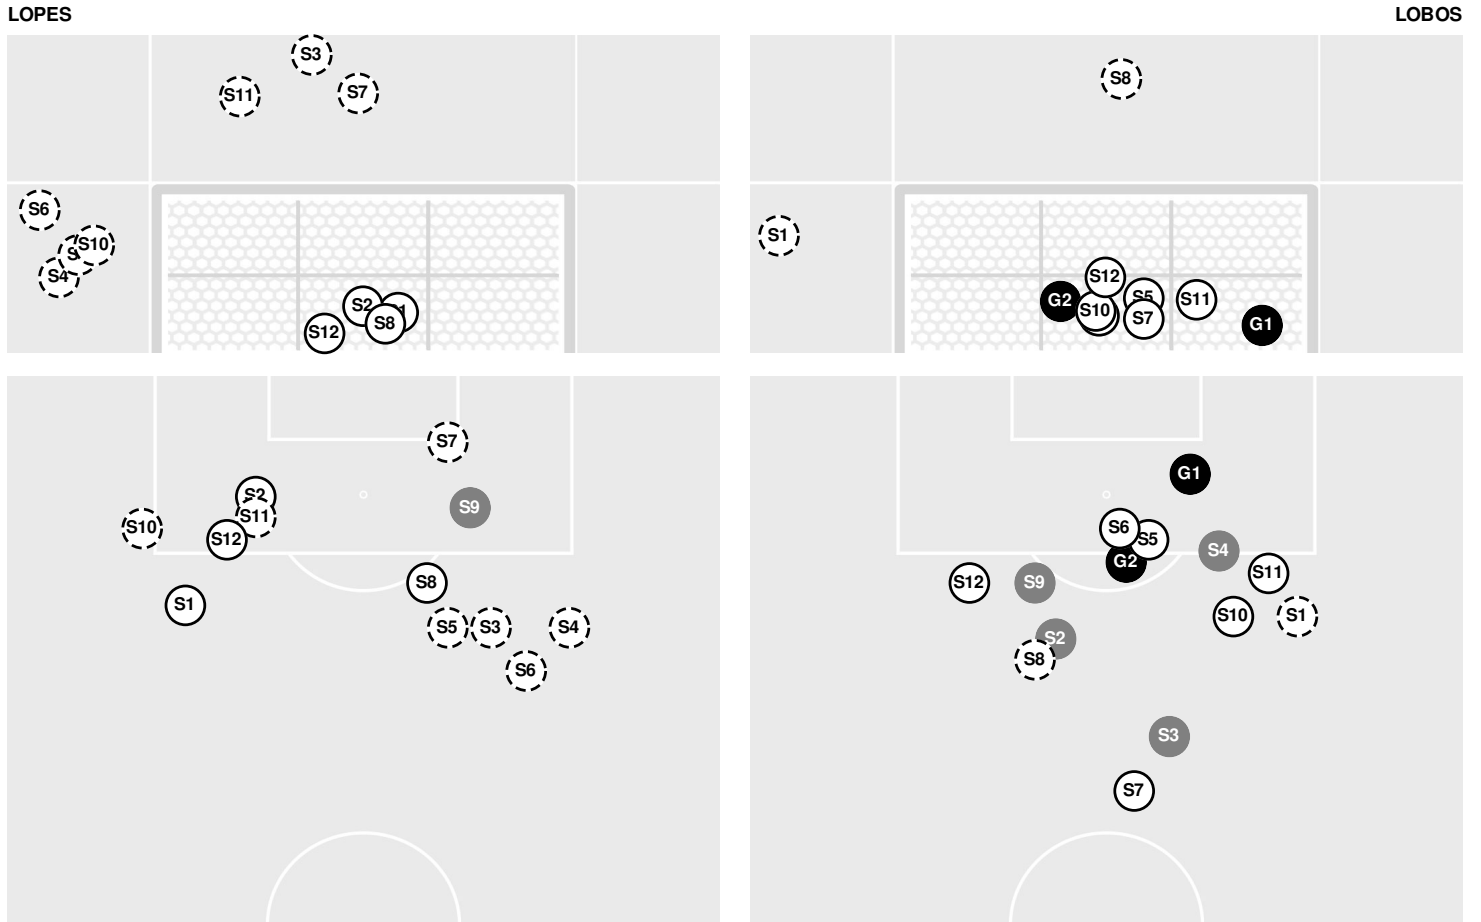

- 81:14 Lopes substitution: Gourley, Gianna for Ferguson, Tyler.
- 81:14 Lobos substitution: Walters, Maysa for Robinson, Ellie.
- 81:14 Lobos substitution: Franco, Gabi for Katesigwa, Zaria.
- 81:14 Lobos substitution: Myers, Molly for Edwards, Jadyn.
- 81:31 Foul on New Mexico.
- 81:55 Shot by Lopes Gourley, Gianna, SAVE Johnson, Emily.
- 83:46 Lopes substitution: Sainz, Renee for Babb, Dani.
- 83:46 Lobos substitution: Hailey, Alix for Dalton, Paris.
- 86:16 Lobos substitution: Headrick, Aspen for Satterlee, Paige.
- 87:31 Shot by Lobos Walters, Maysa, SAVE Wallace, Hayden.
- 88:16 Lobos substitution: Boeyink, Brynn for Kirton, Alexa.
- 89:03 Lopes substitution: Babb, Dani for Iranshad, Jaycee.
- 89:03 Lobos substitution: Montoya, Gabriella for Hirschman, Madi.
- 90:00 End of period [90:00].

NEW MEXICO 0, GRAND CANYON 0

Official Soccer Shot Chart - Final
New Mexico vs Grand Canyon

9/11/21 GCU Stadium, Phoenix
 2021-22 Women's Soccer

Match Time: 8:00 PM
Match Duration: 02:08
Attendance: 683

Officials: Melissa Beck, Cuong Dinh, Anthony Bersano, Mario Cross

| Shots by Half Intervals | | 1st Half | 2nd Half |
|-------------------------|--|----------|----------|
| Lopes | | 7 | 5 |
| Lobos | | 9 | 5 |

Shot Chart

S Shot Off Target
 S Shot On Target
 S Blocked
 G Goal / Own Goal